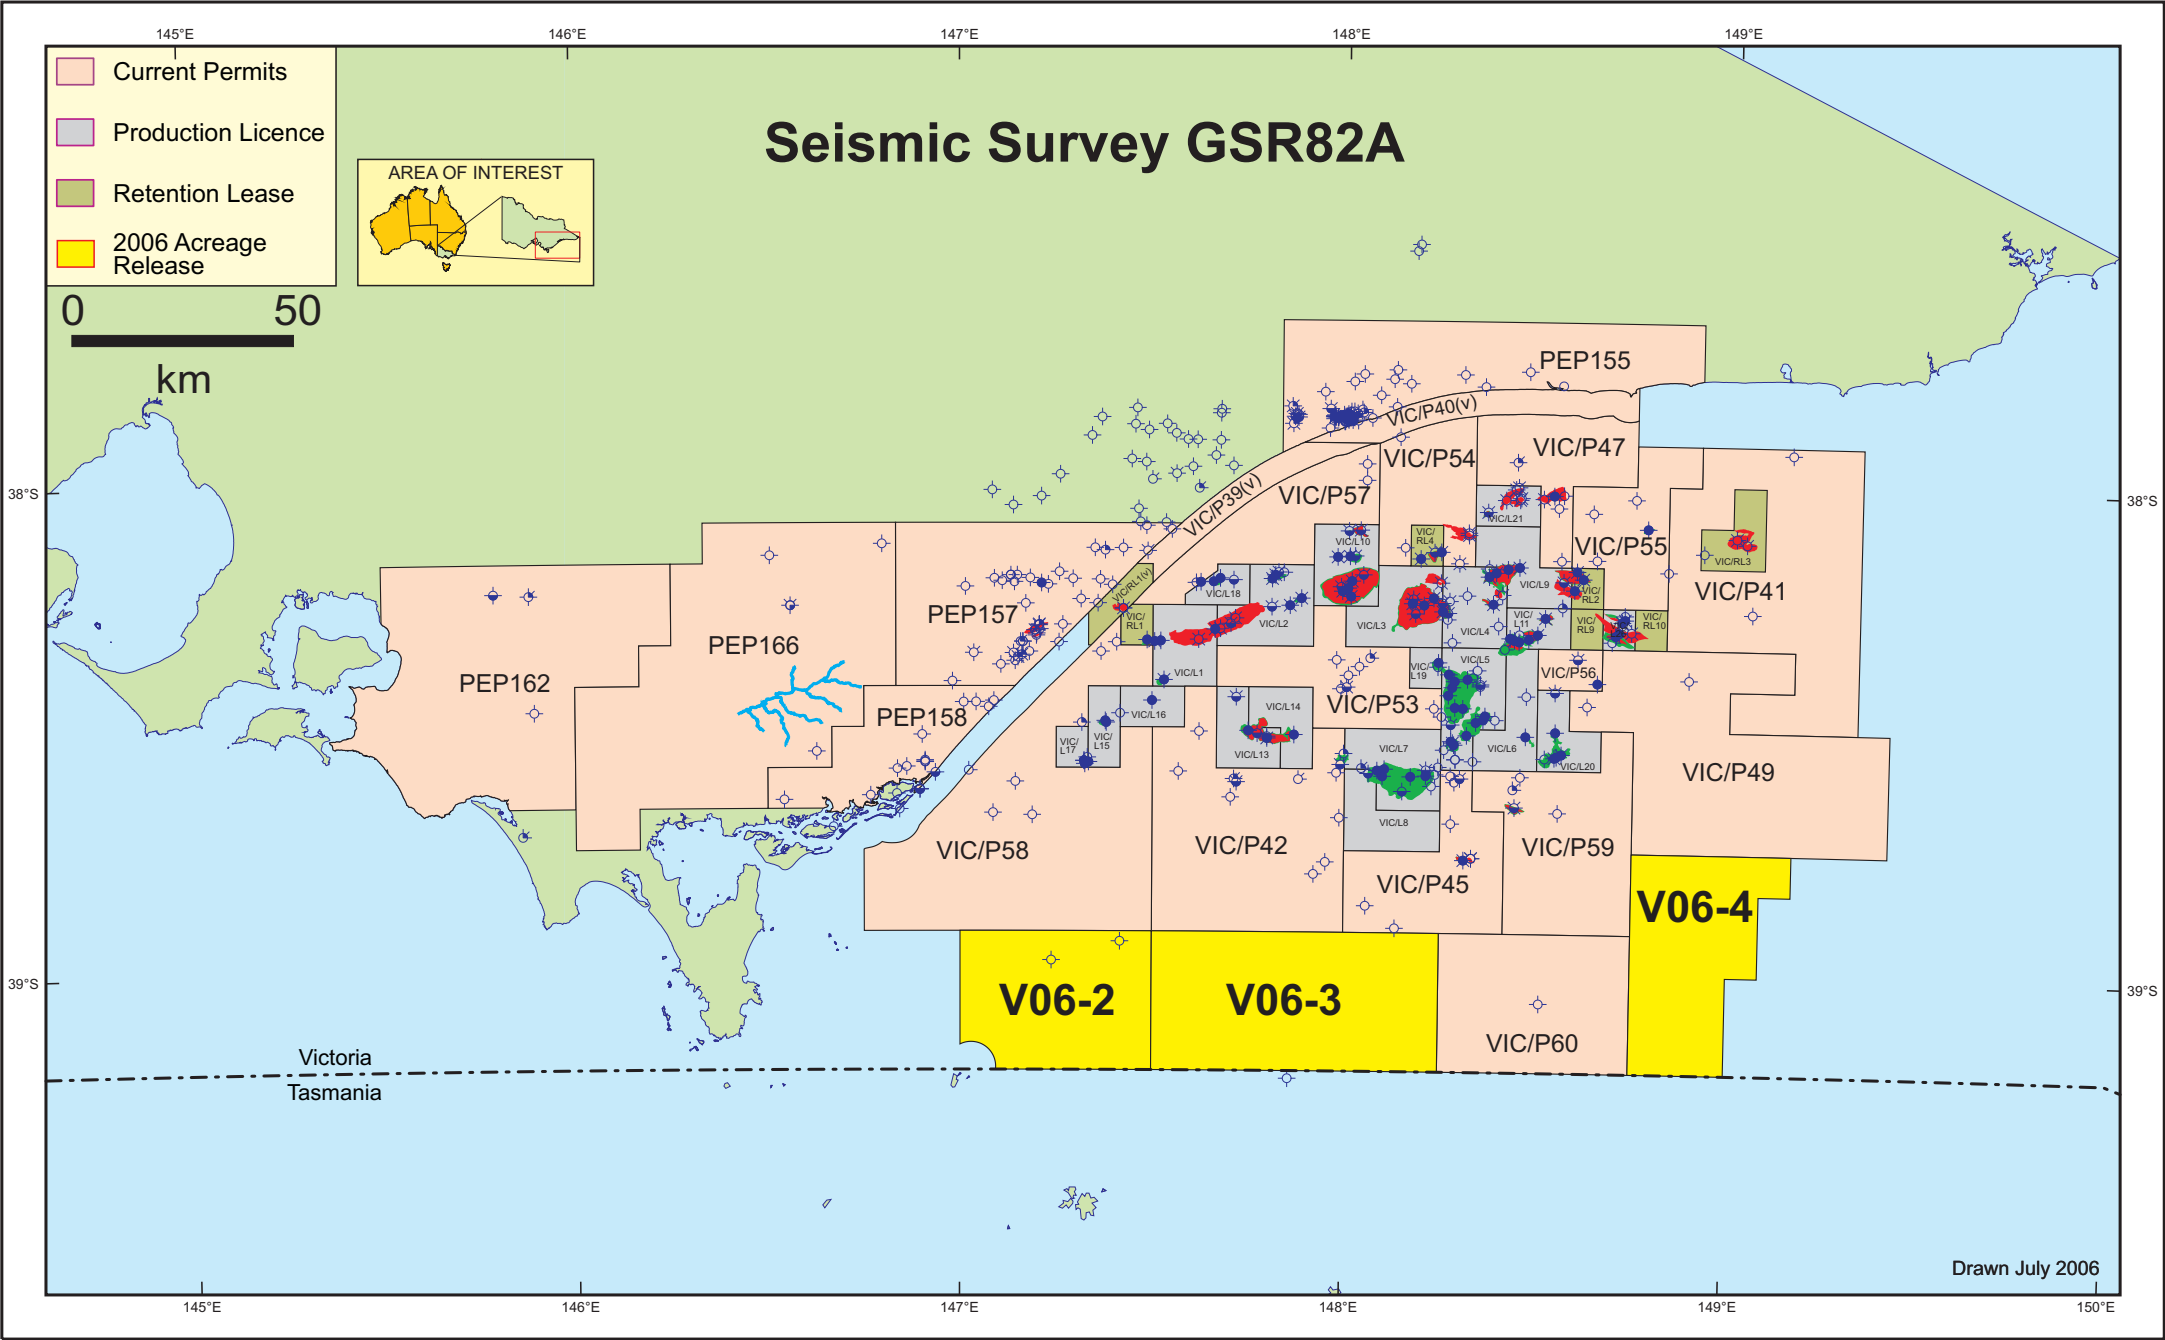

Seismic Survey GSR82A

- Current Permits
- Production Licence
- Retention Lease
- 2006 Acreage Release

Drawn July 2006