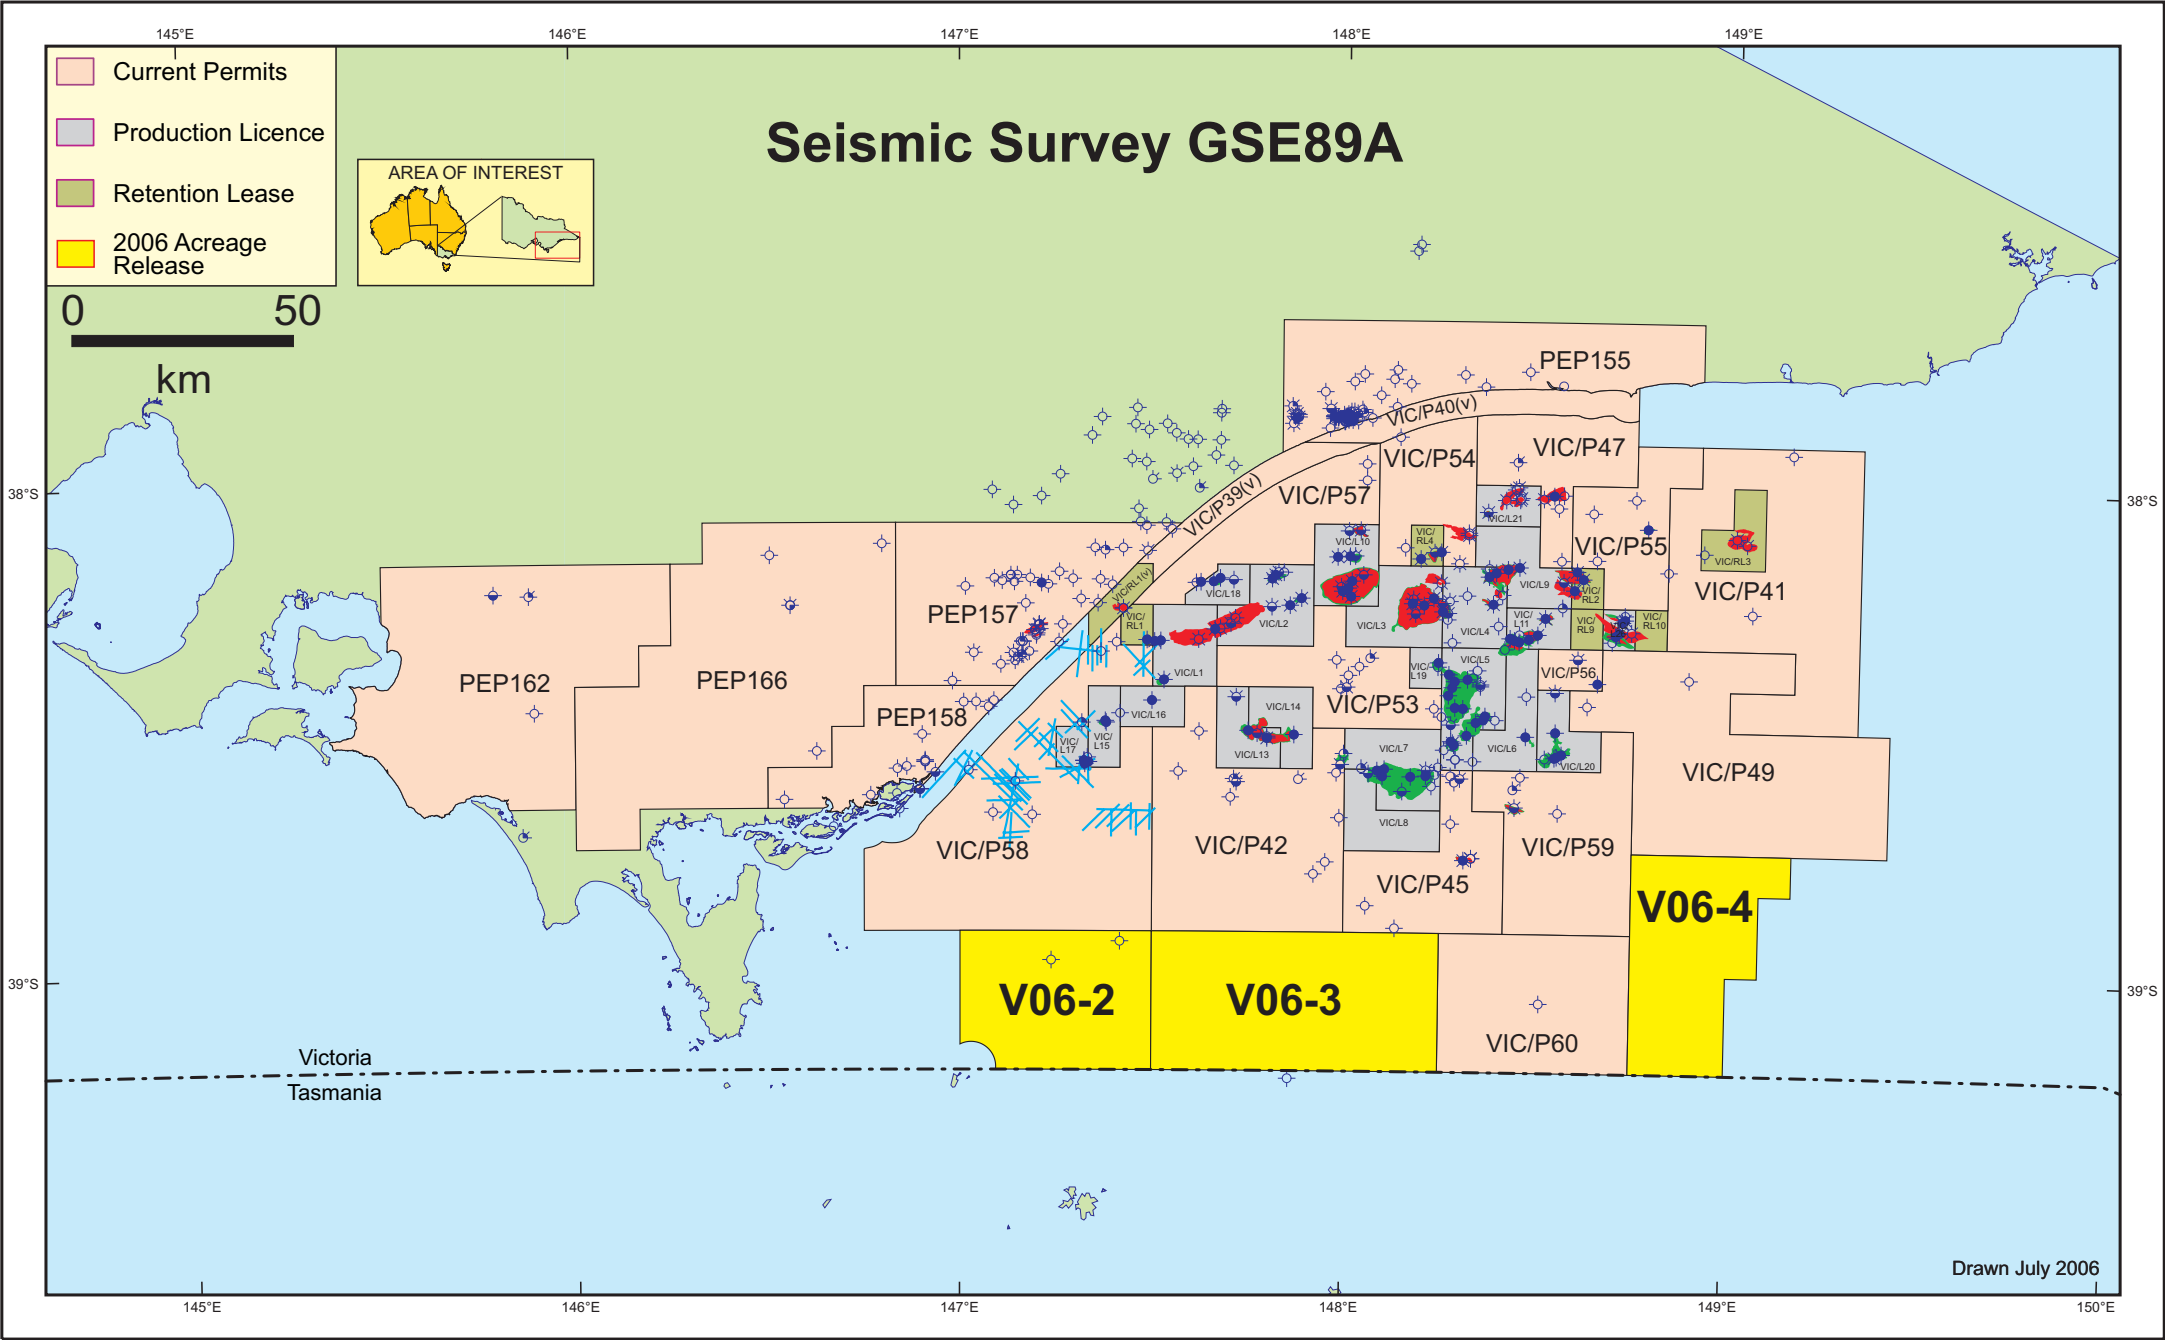

Seismic Survey GSE89A

- Current Permits
- Production Licence
- Retention Lease
- 2006 Acreage Release

Victoria
Tasmania

Drawn July 2006