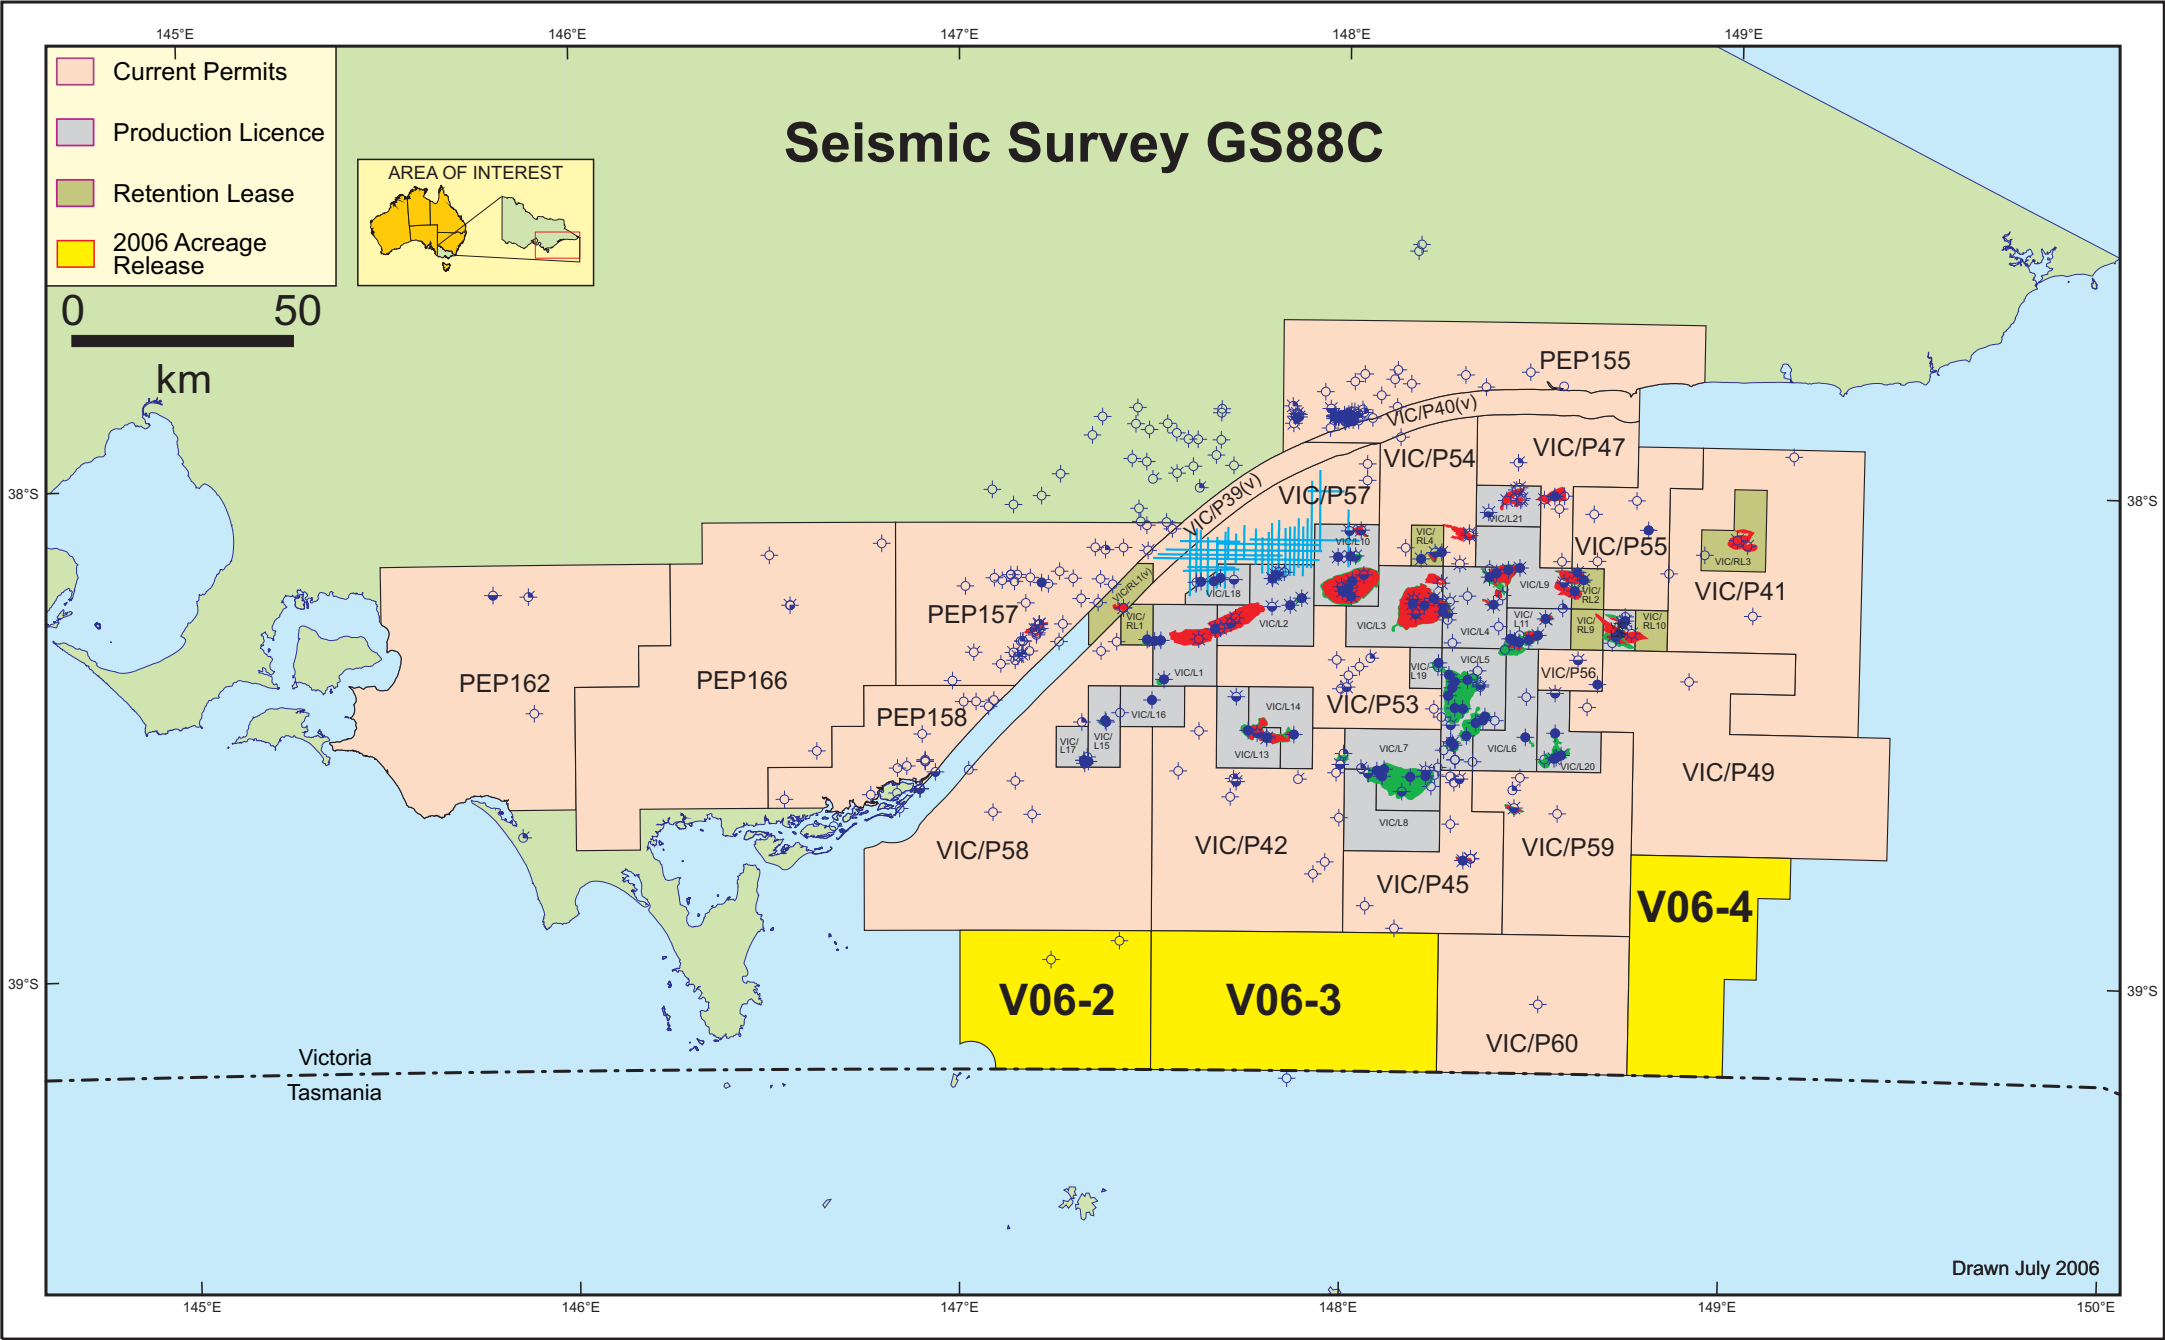

Seismic Survey GS88C

- Current Permits
- Production Licence
- Retention Lease
- 2006 Acreage Release

Drawn July 2006