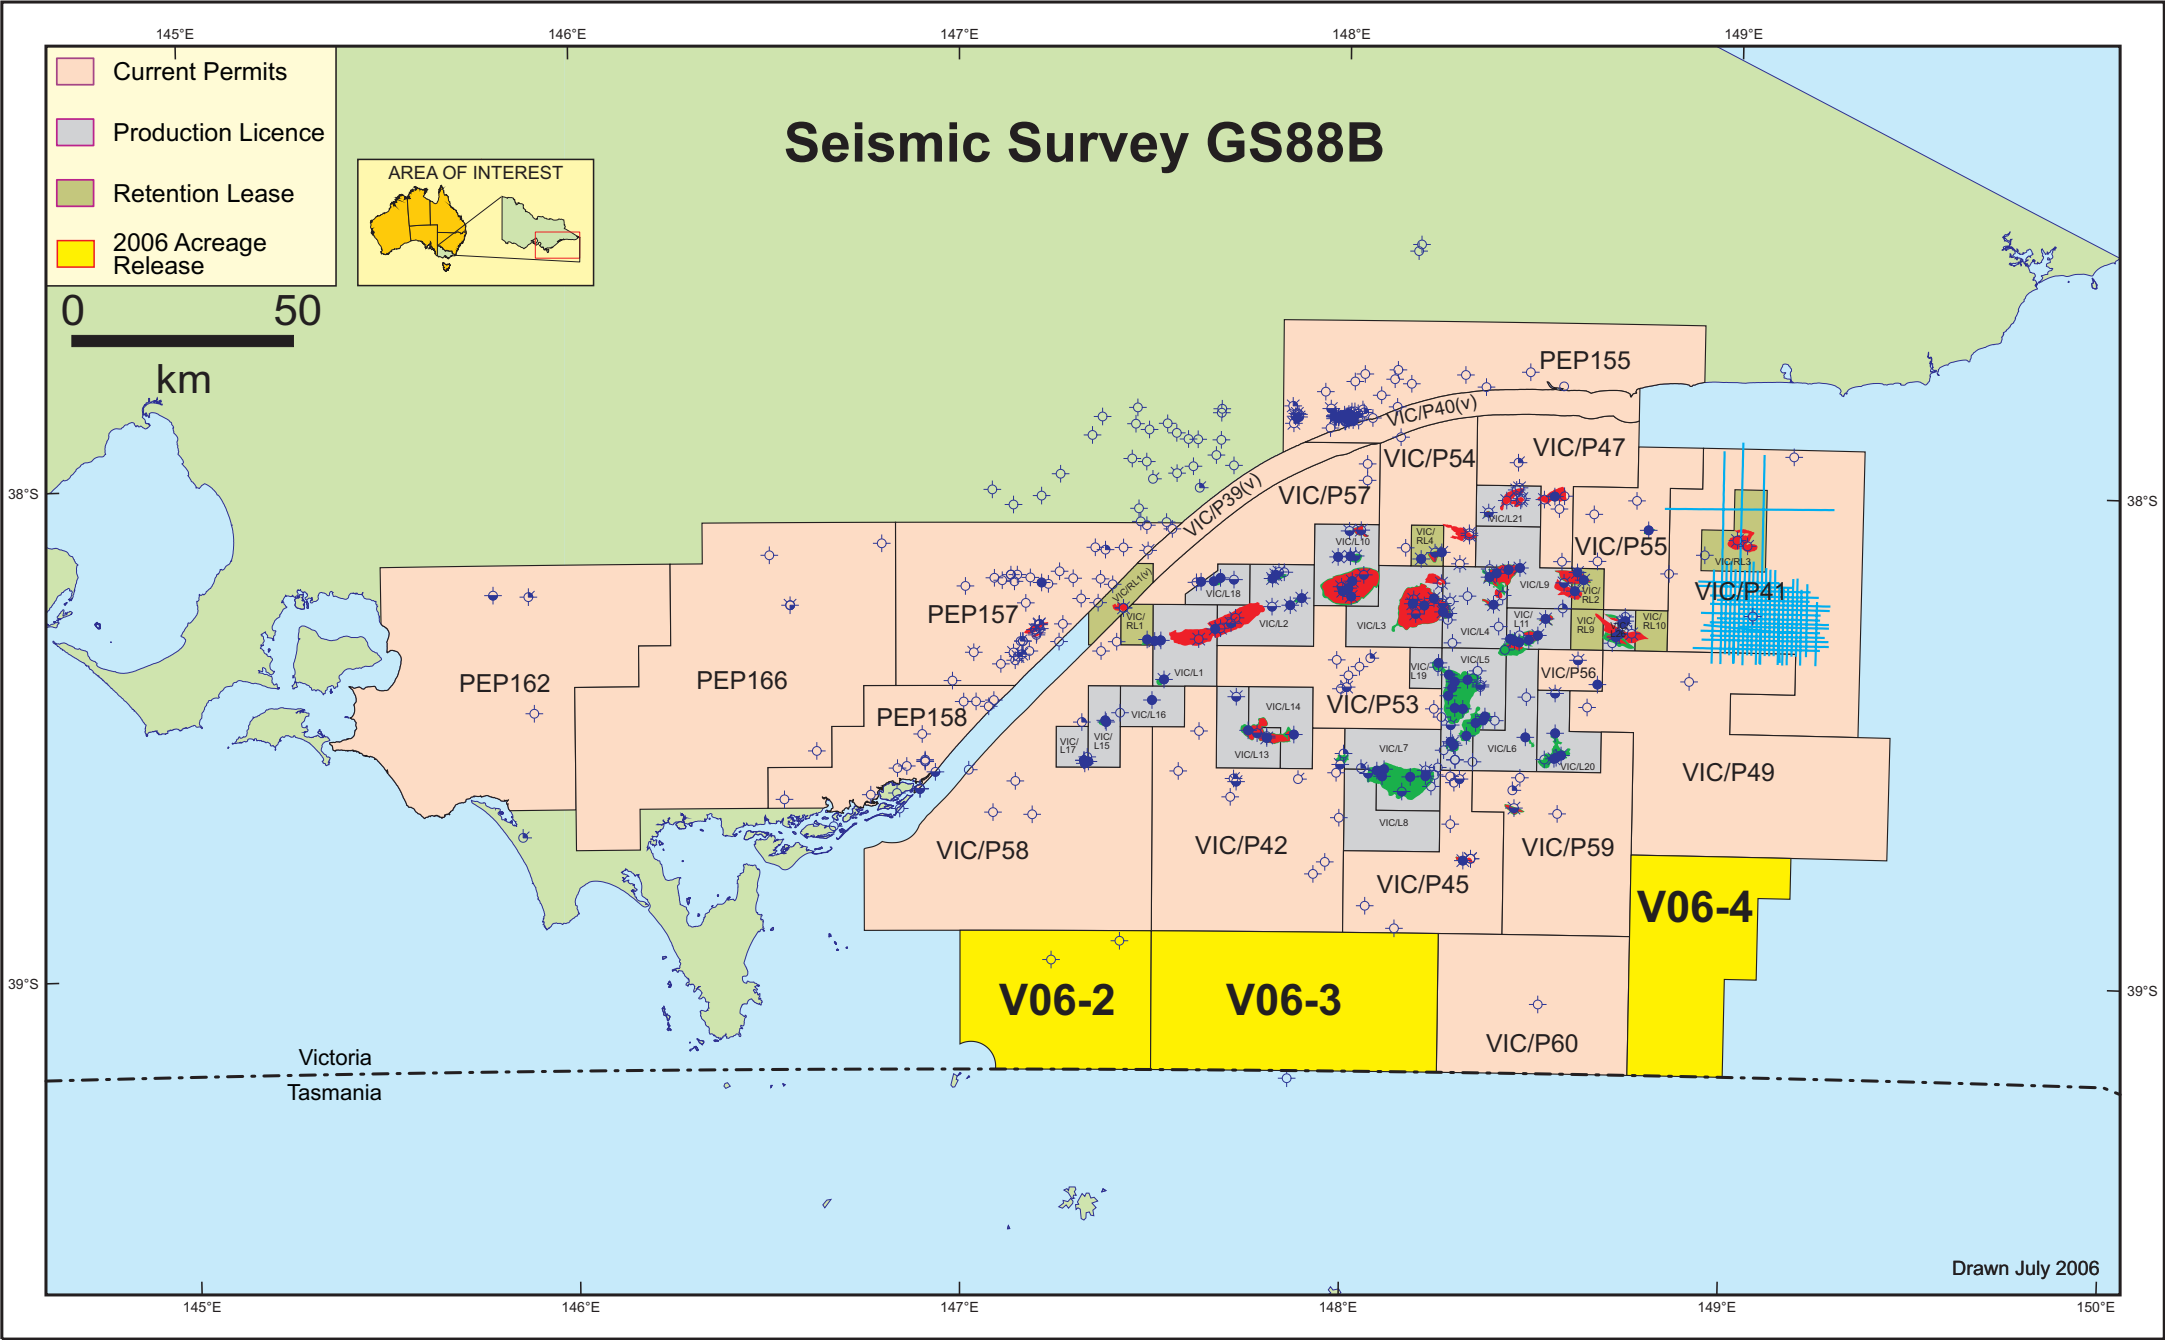

# Seismic Survey GS88B

- Current Permits
- Production Licence
- Retention Lease
- 2006 Acreage Release

Drawn July 2006