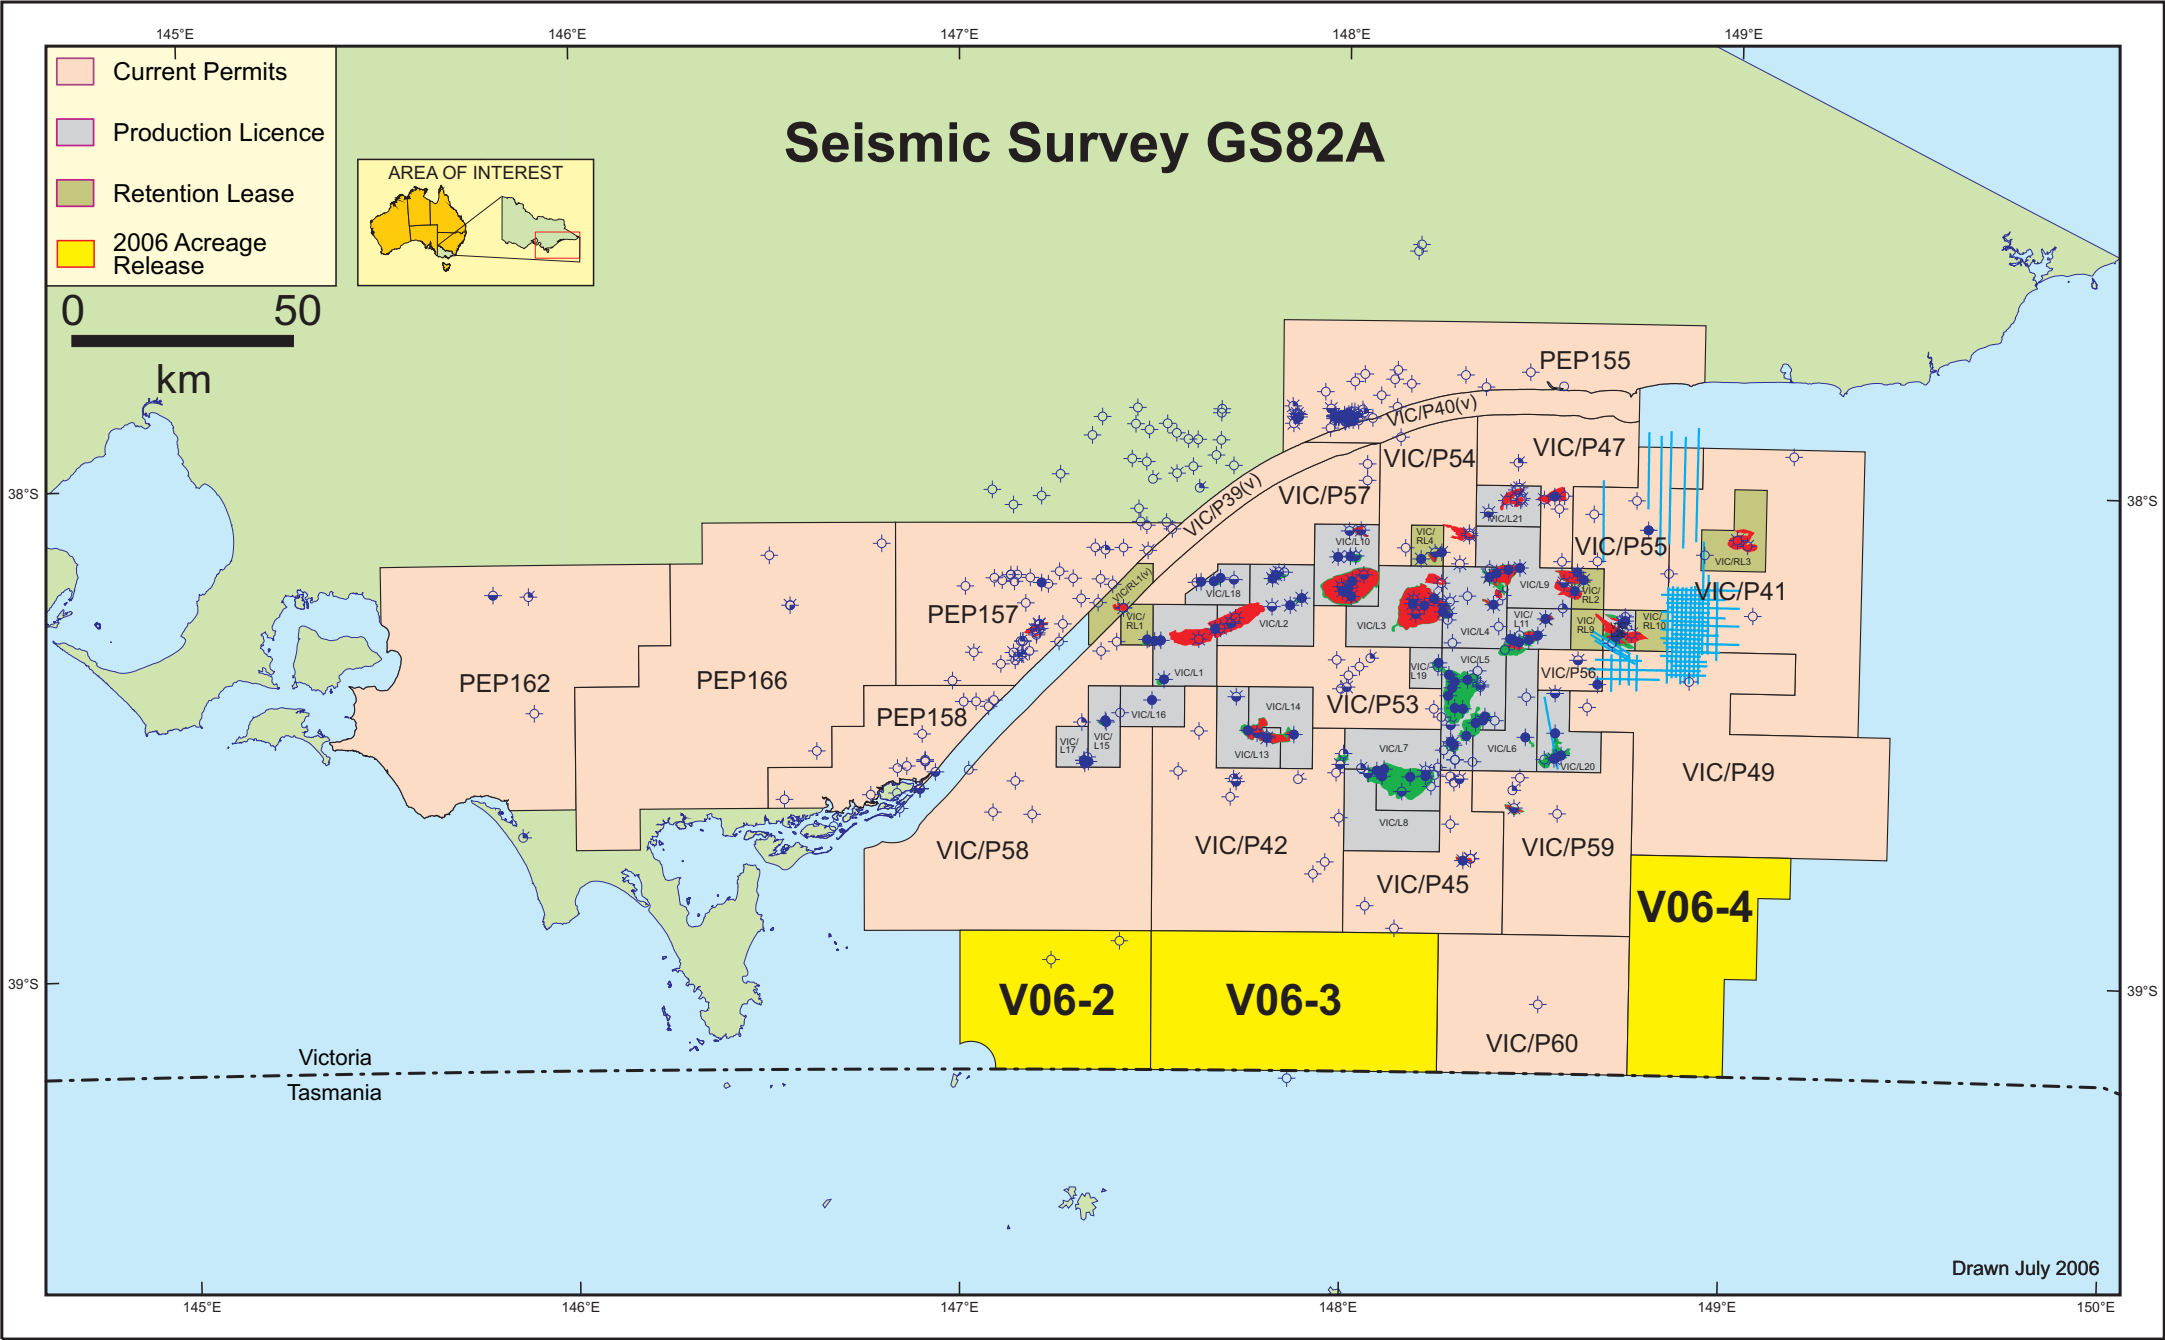

Seismic Survey GS82A

- Current Permits
- Production Licence
- Retention Lease
- 2006 Acreage Release

Drawn July 2006