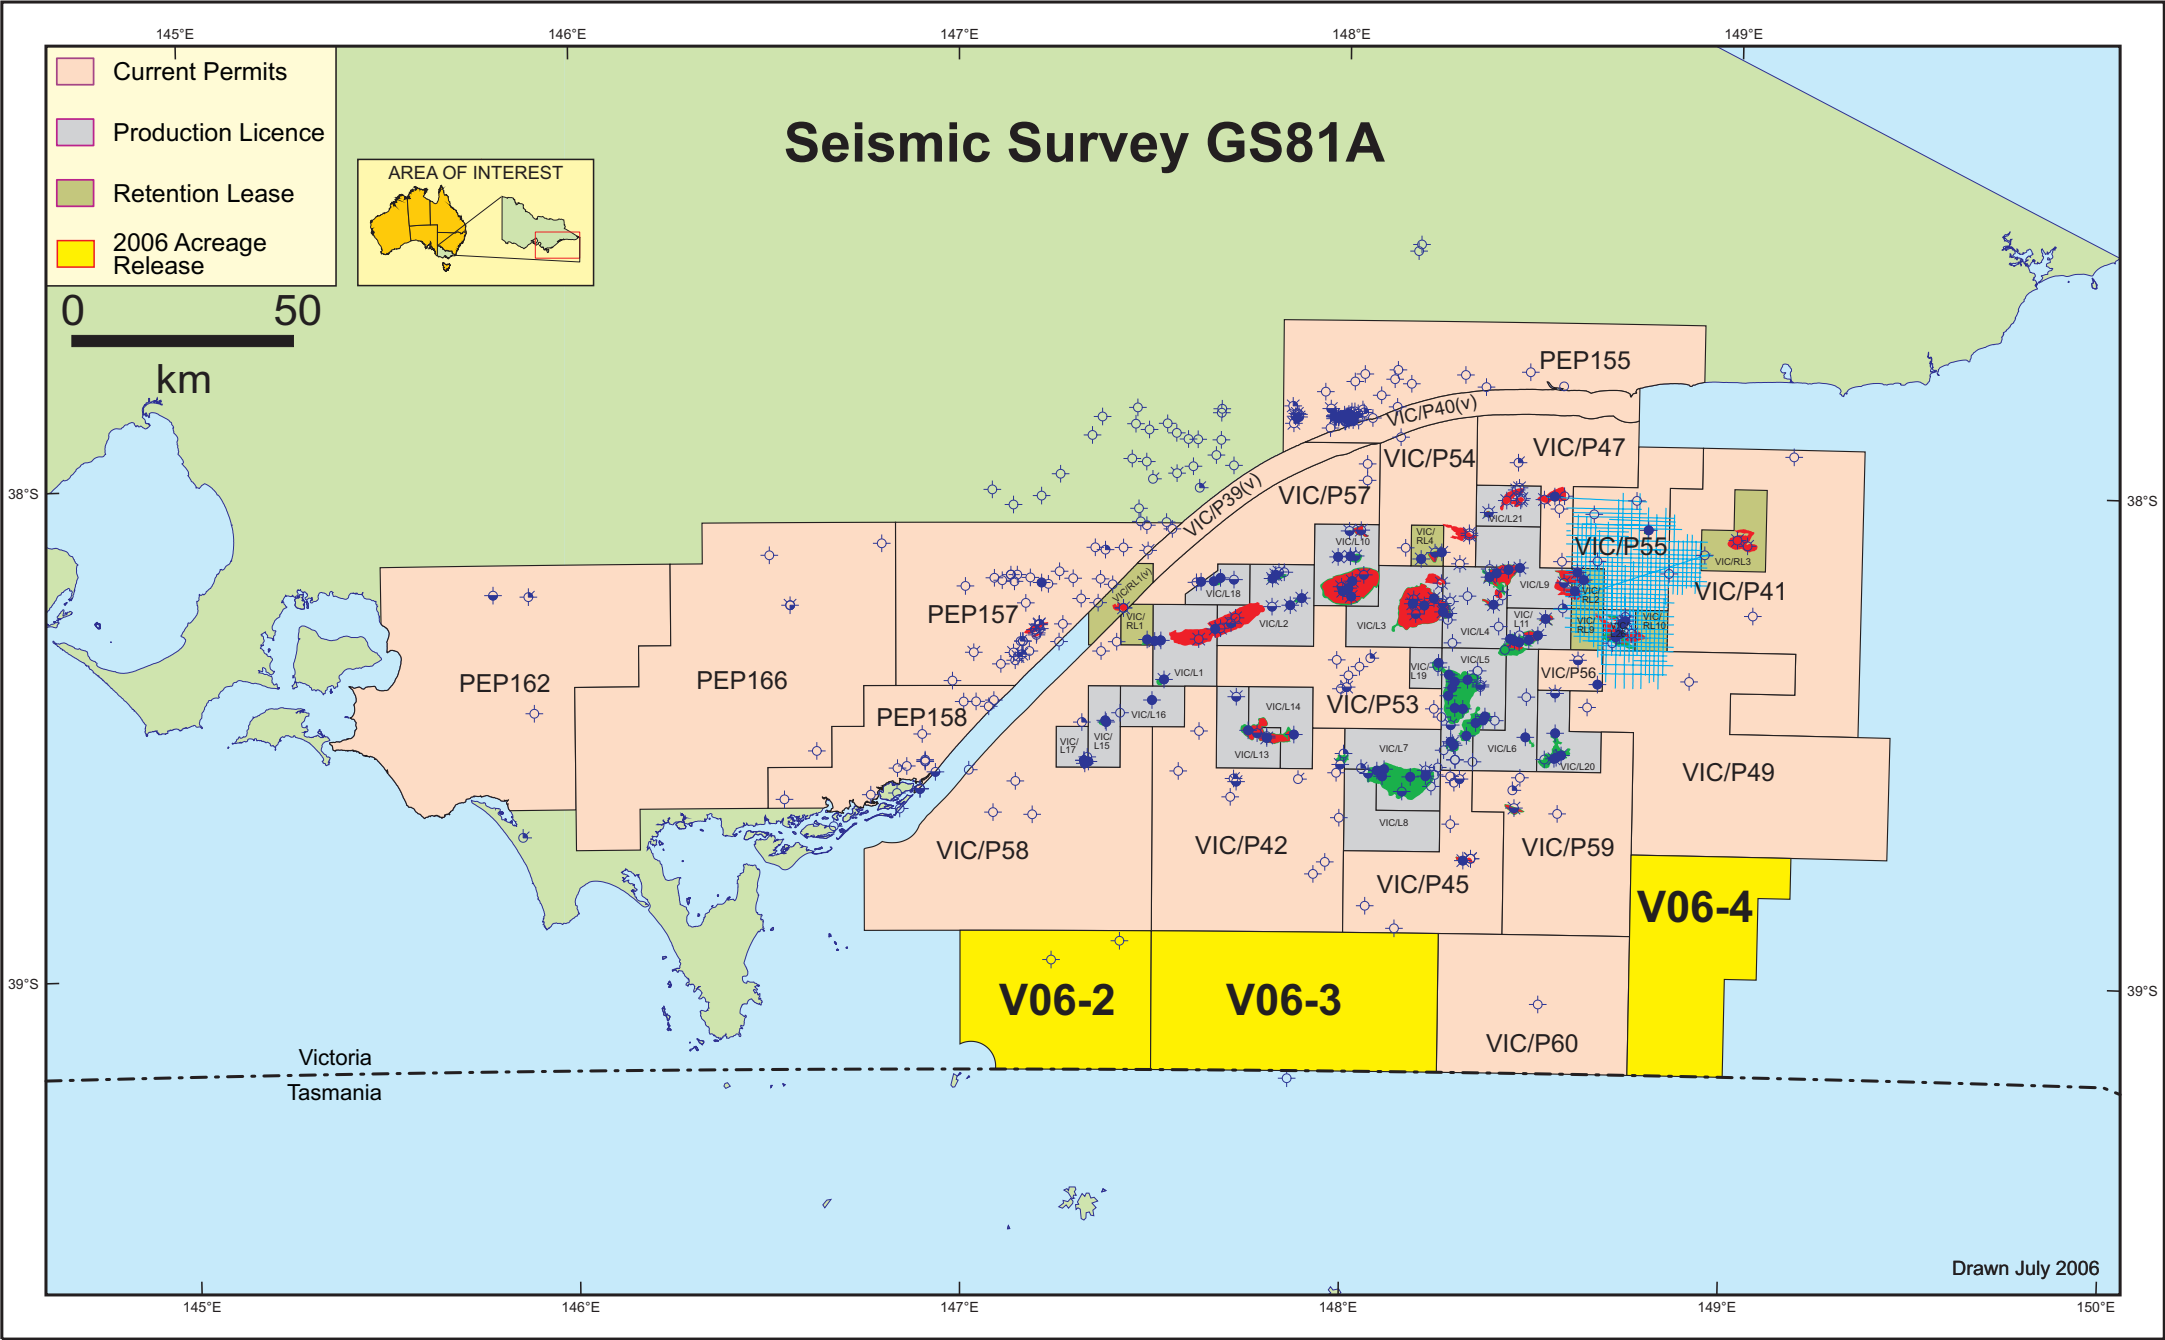

Seismic Survey GS81A

- Current Permits
- Production Licence
- Retention Lease
- 2006 Acreage Release

Drawn July 2006