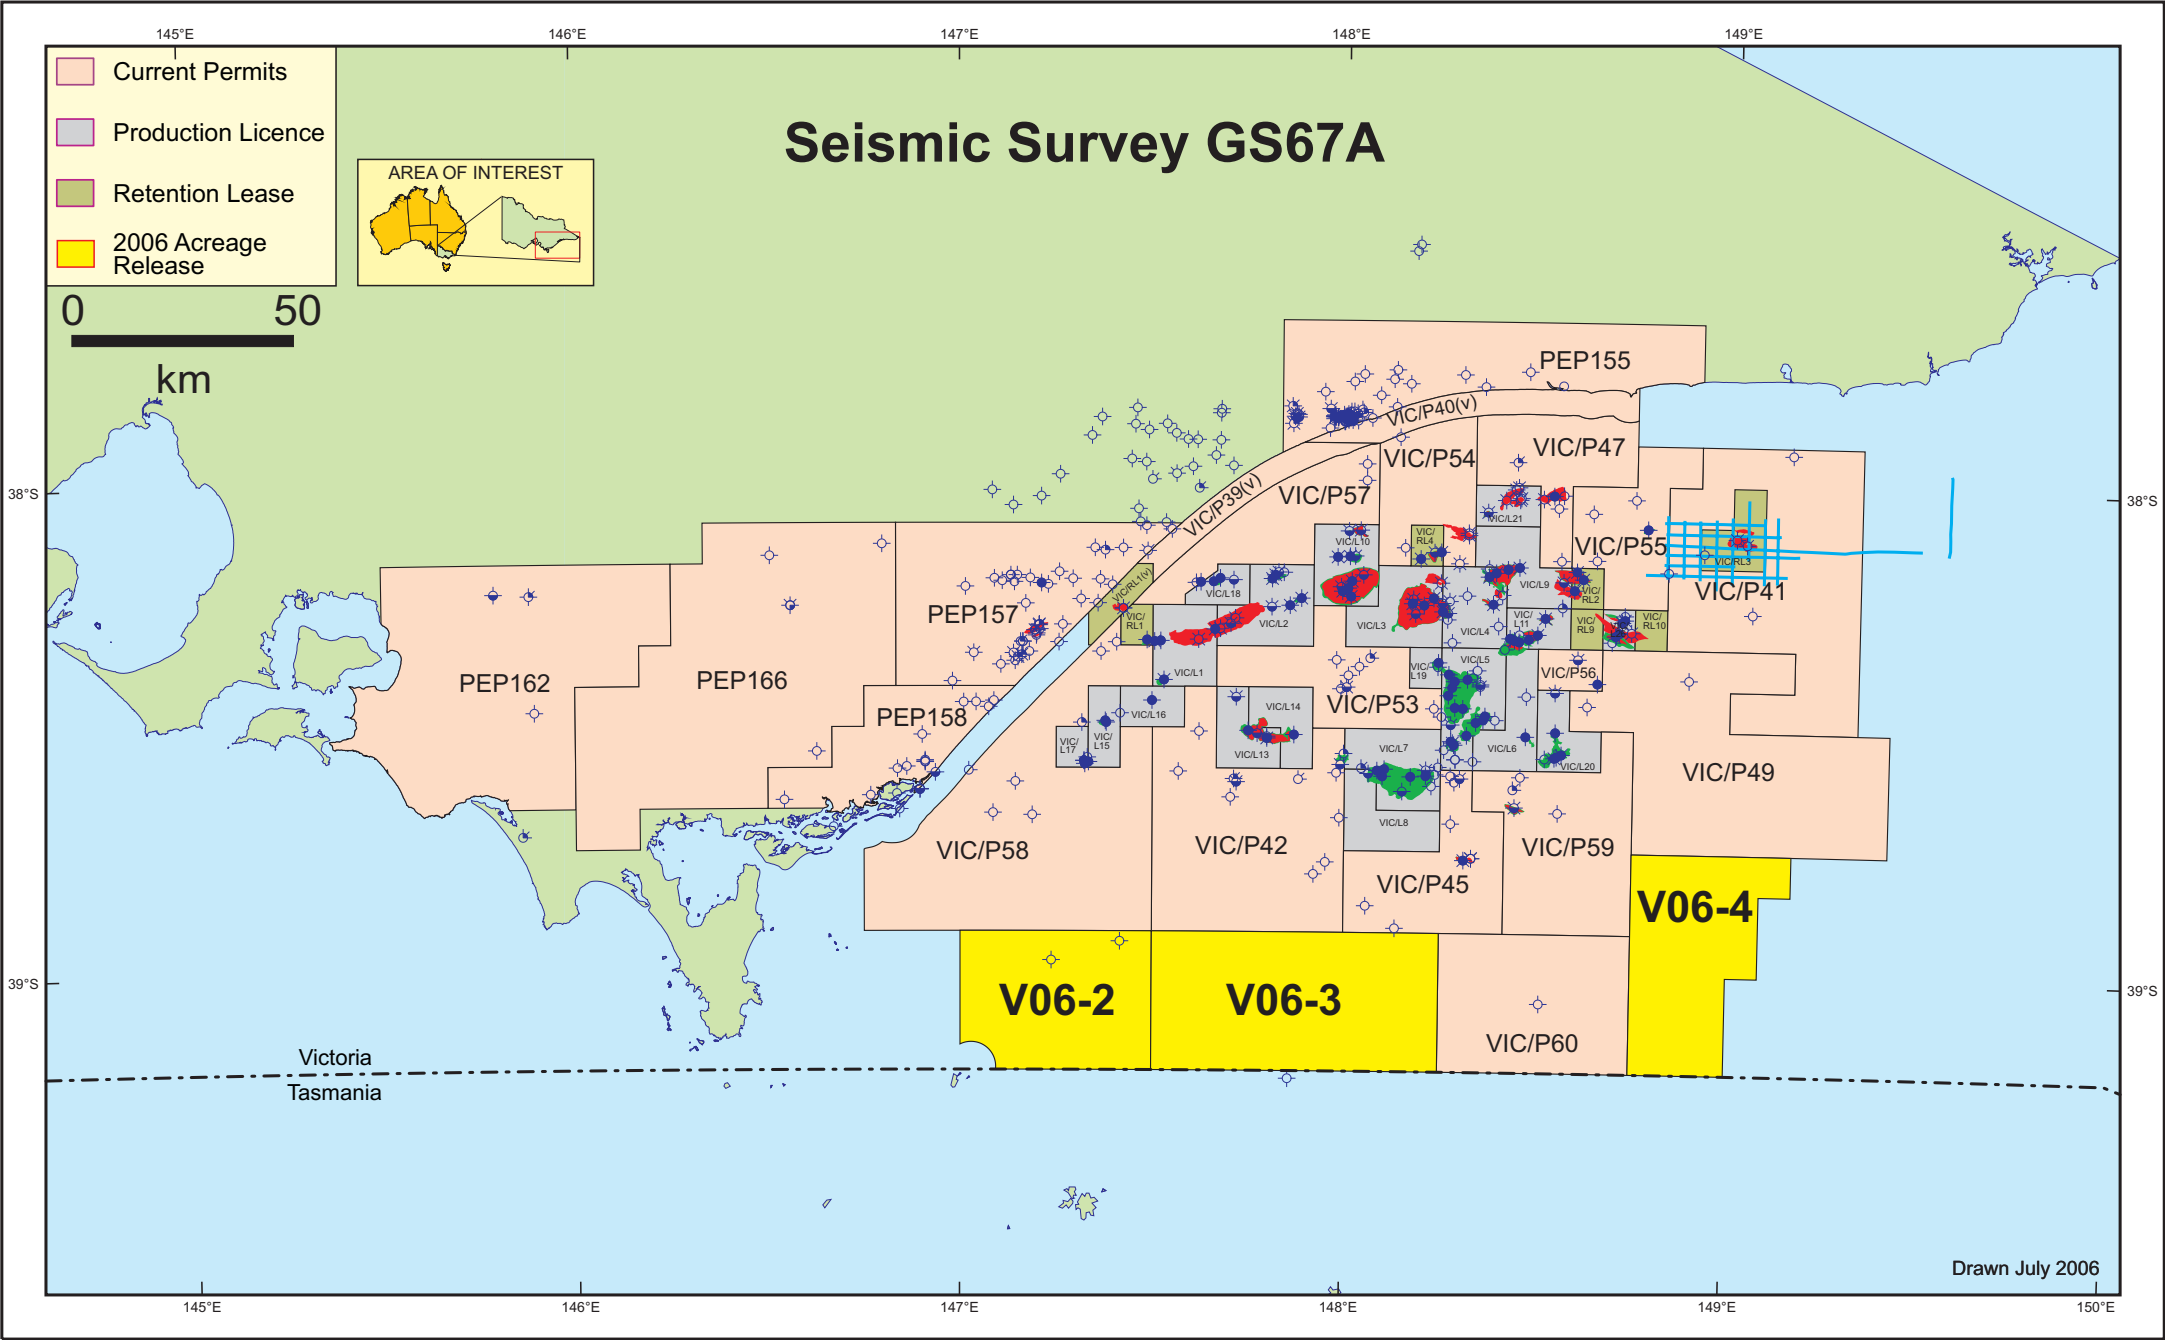

# Seismic Survey GS67A

- Current Permits
- Production Licence
- Retention Lease
- 2006 Acreage Release

Drawn July 2006