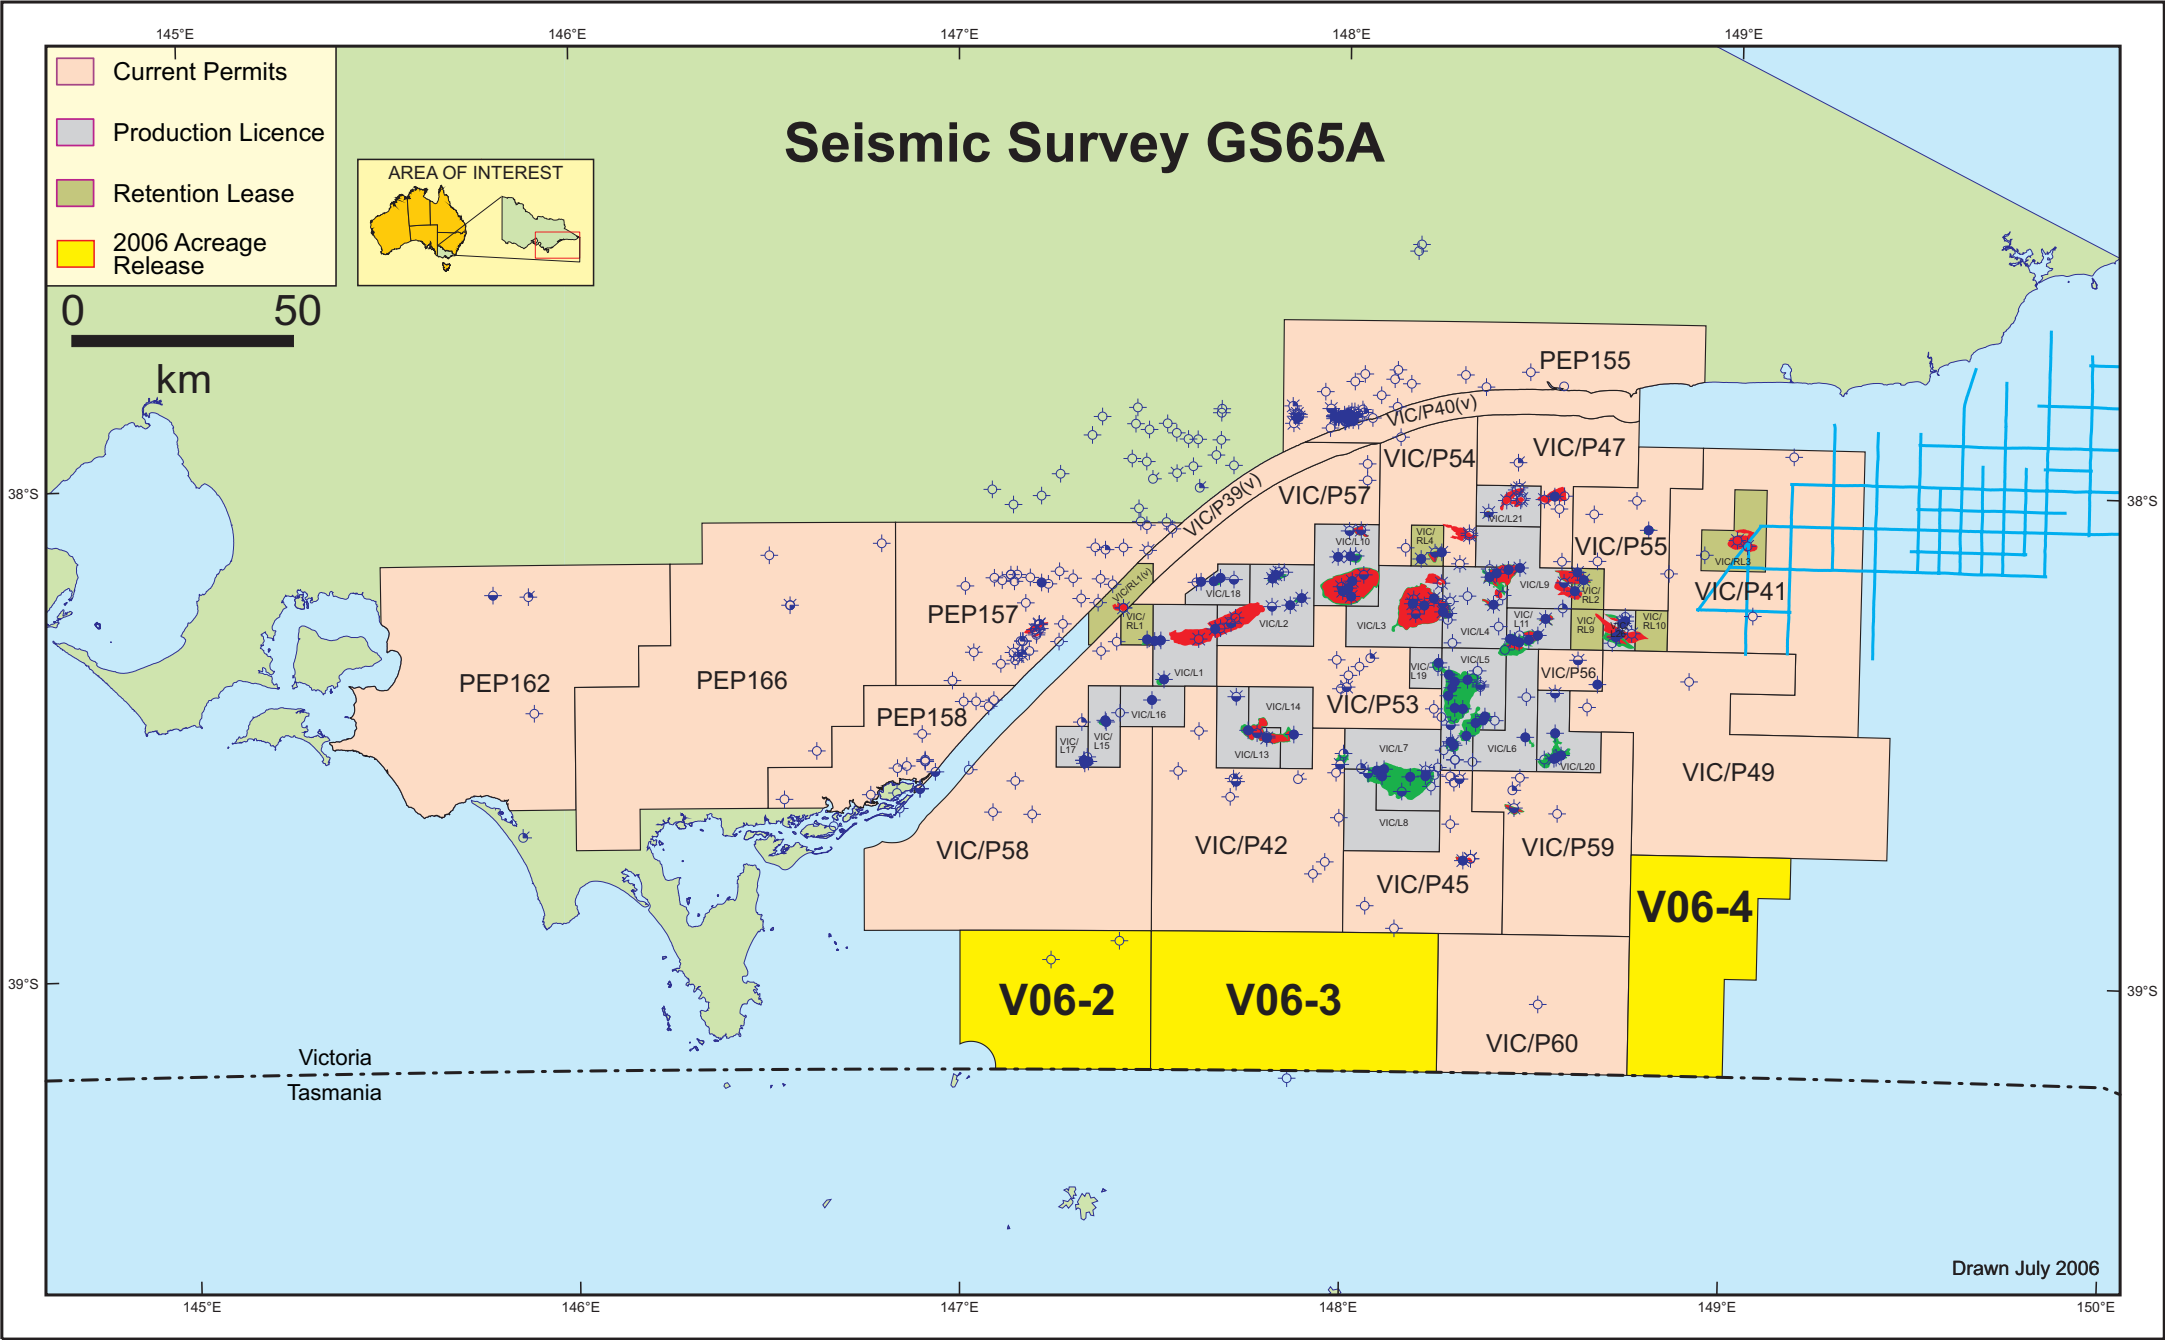

Seismic Survey GS65A

- Current Permits
- Production Licence
- Retention Lease
- 2006 Acreage Release

Drawn July 2006