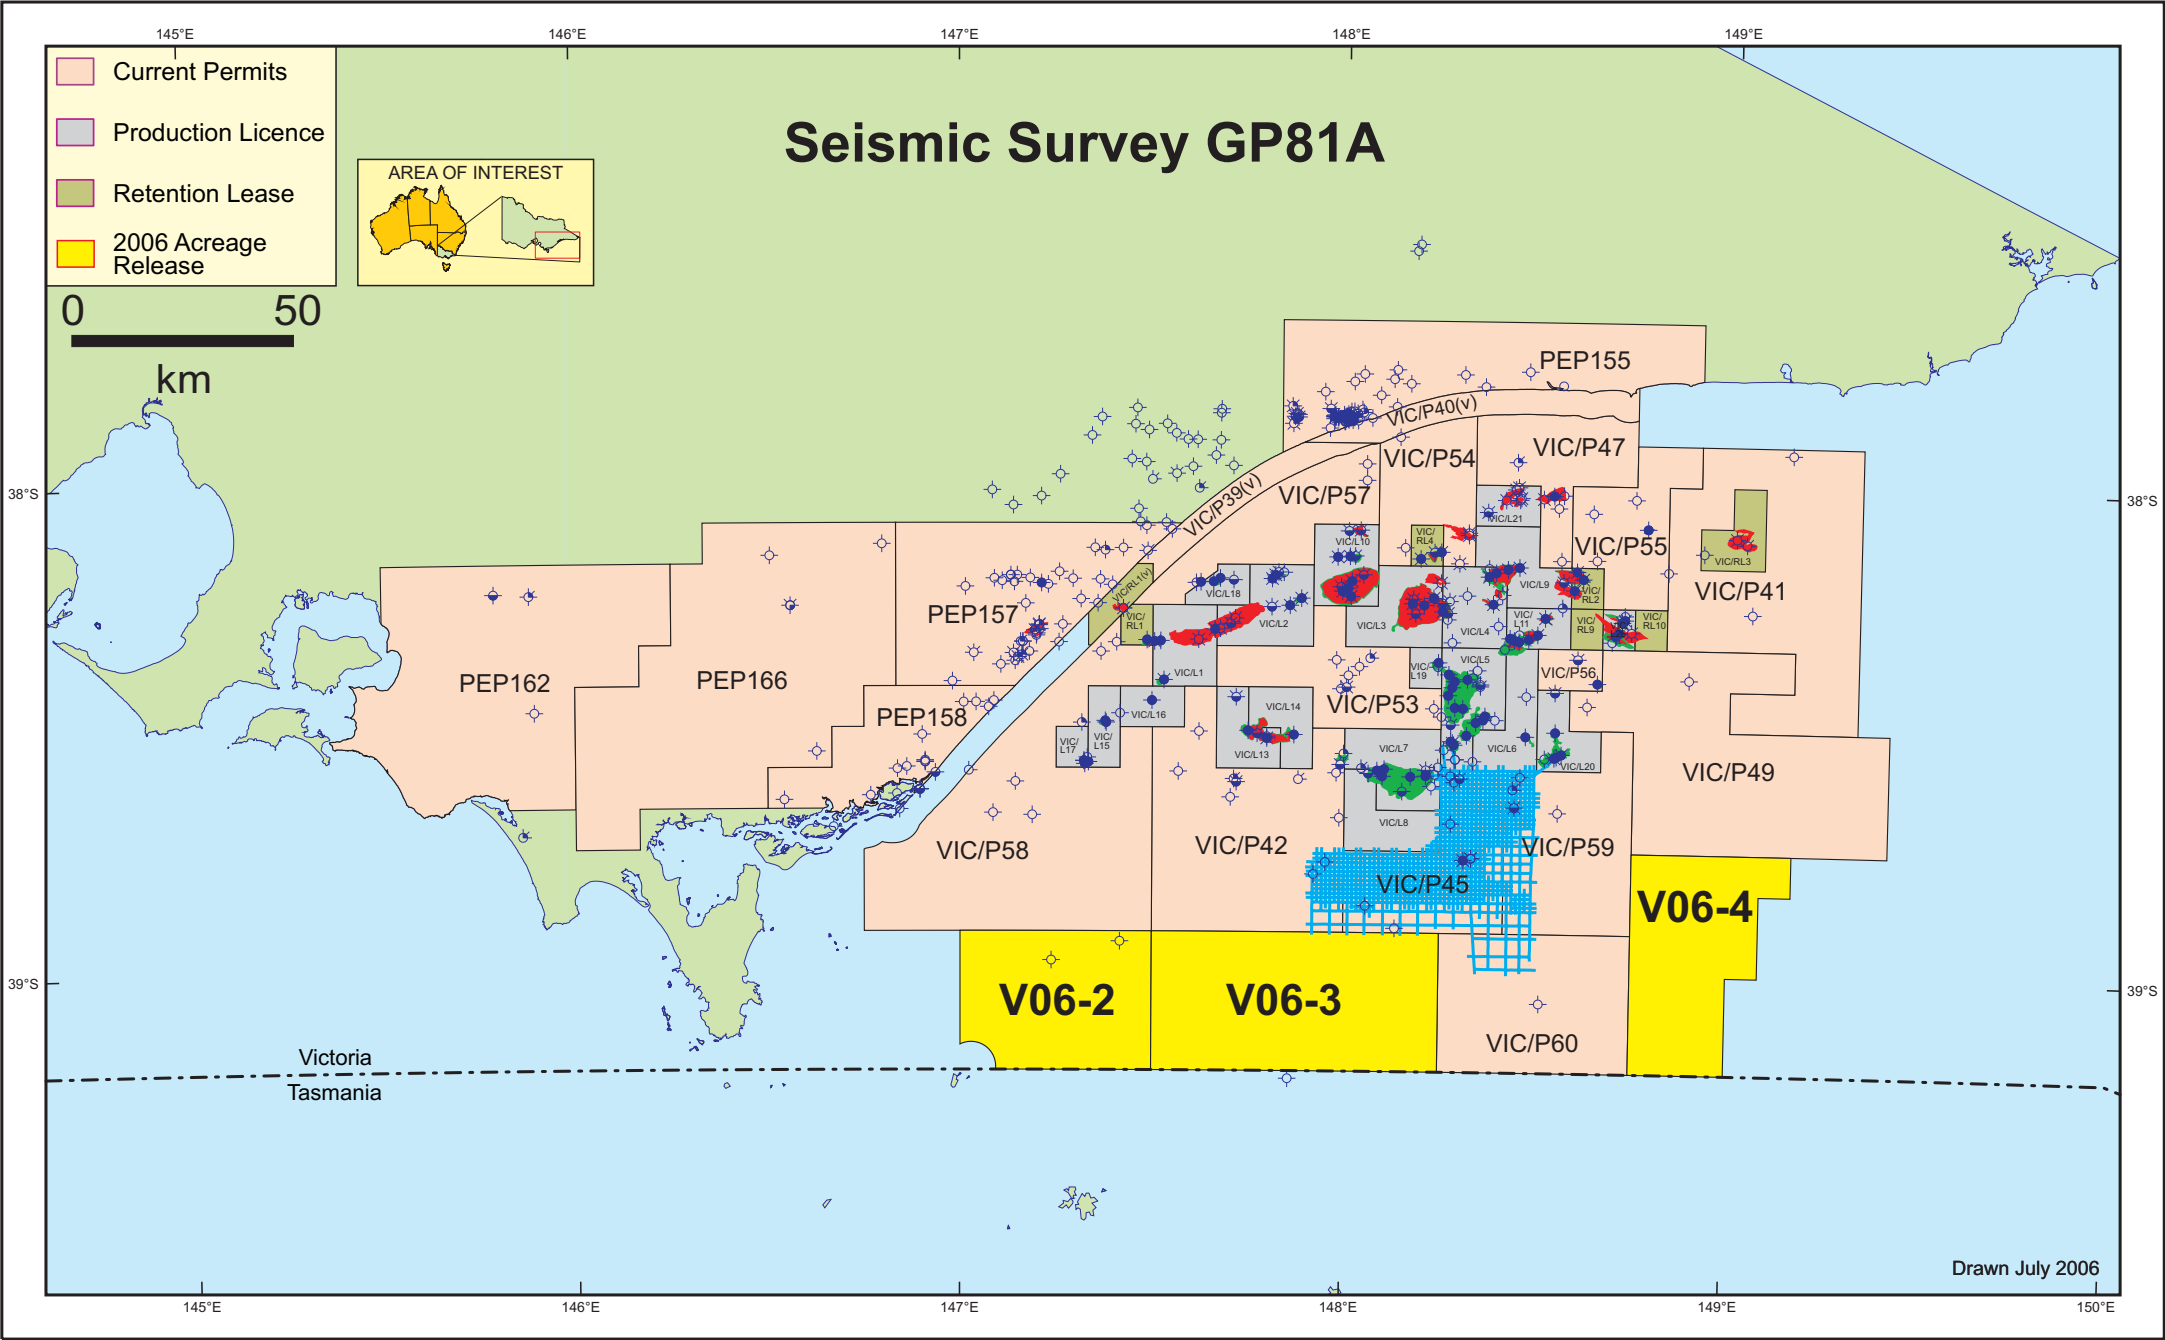

Seismic Survey GP81A

- Current Permits
- Production Licence
- Retention Lease
- 2006 Acreage Release

Drawn July 2006