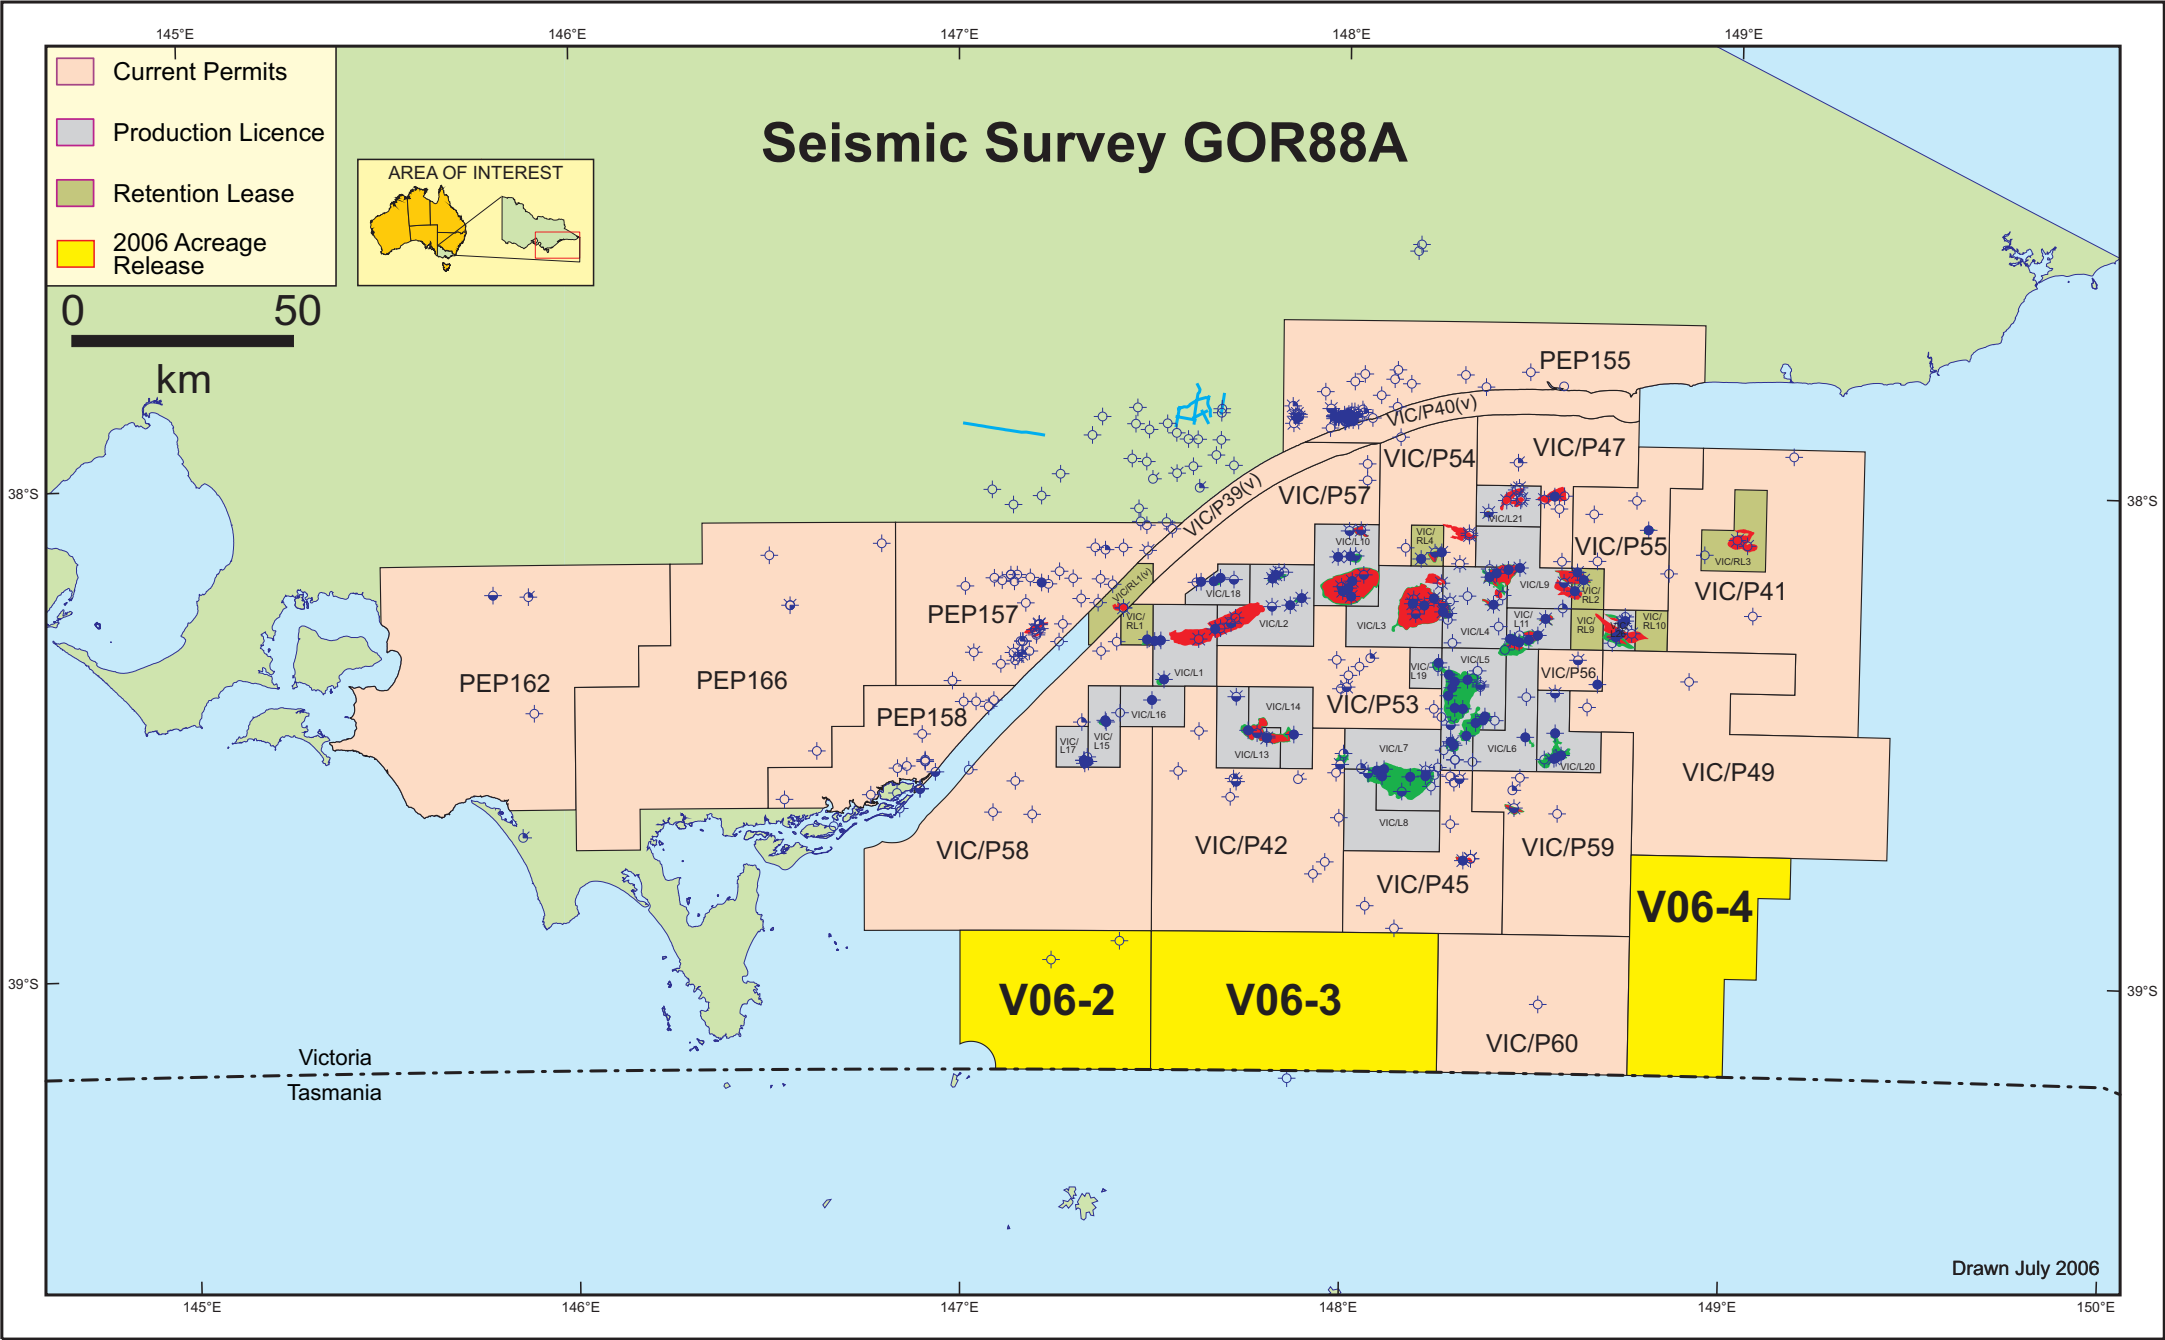

Seismic Survey GOR88A

- Current Permits
- Production Licence
- Retention Lease
- 2006 Acreage Release

Drawn July 2006