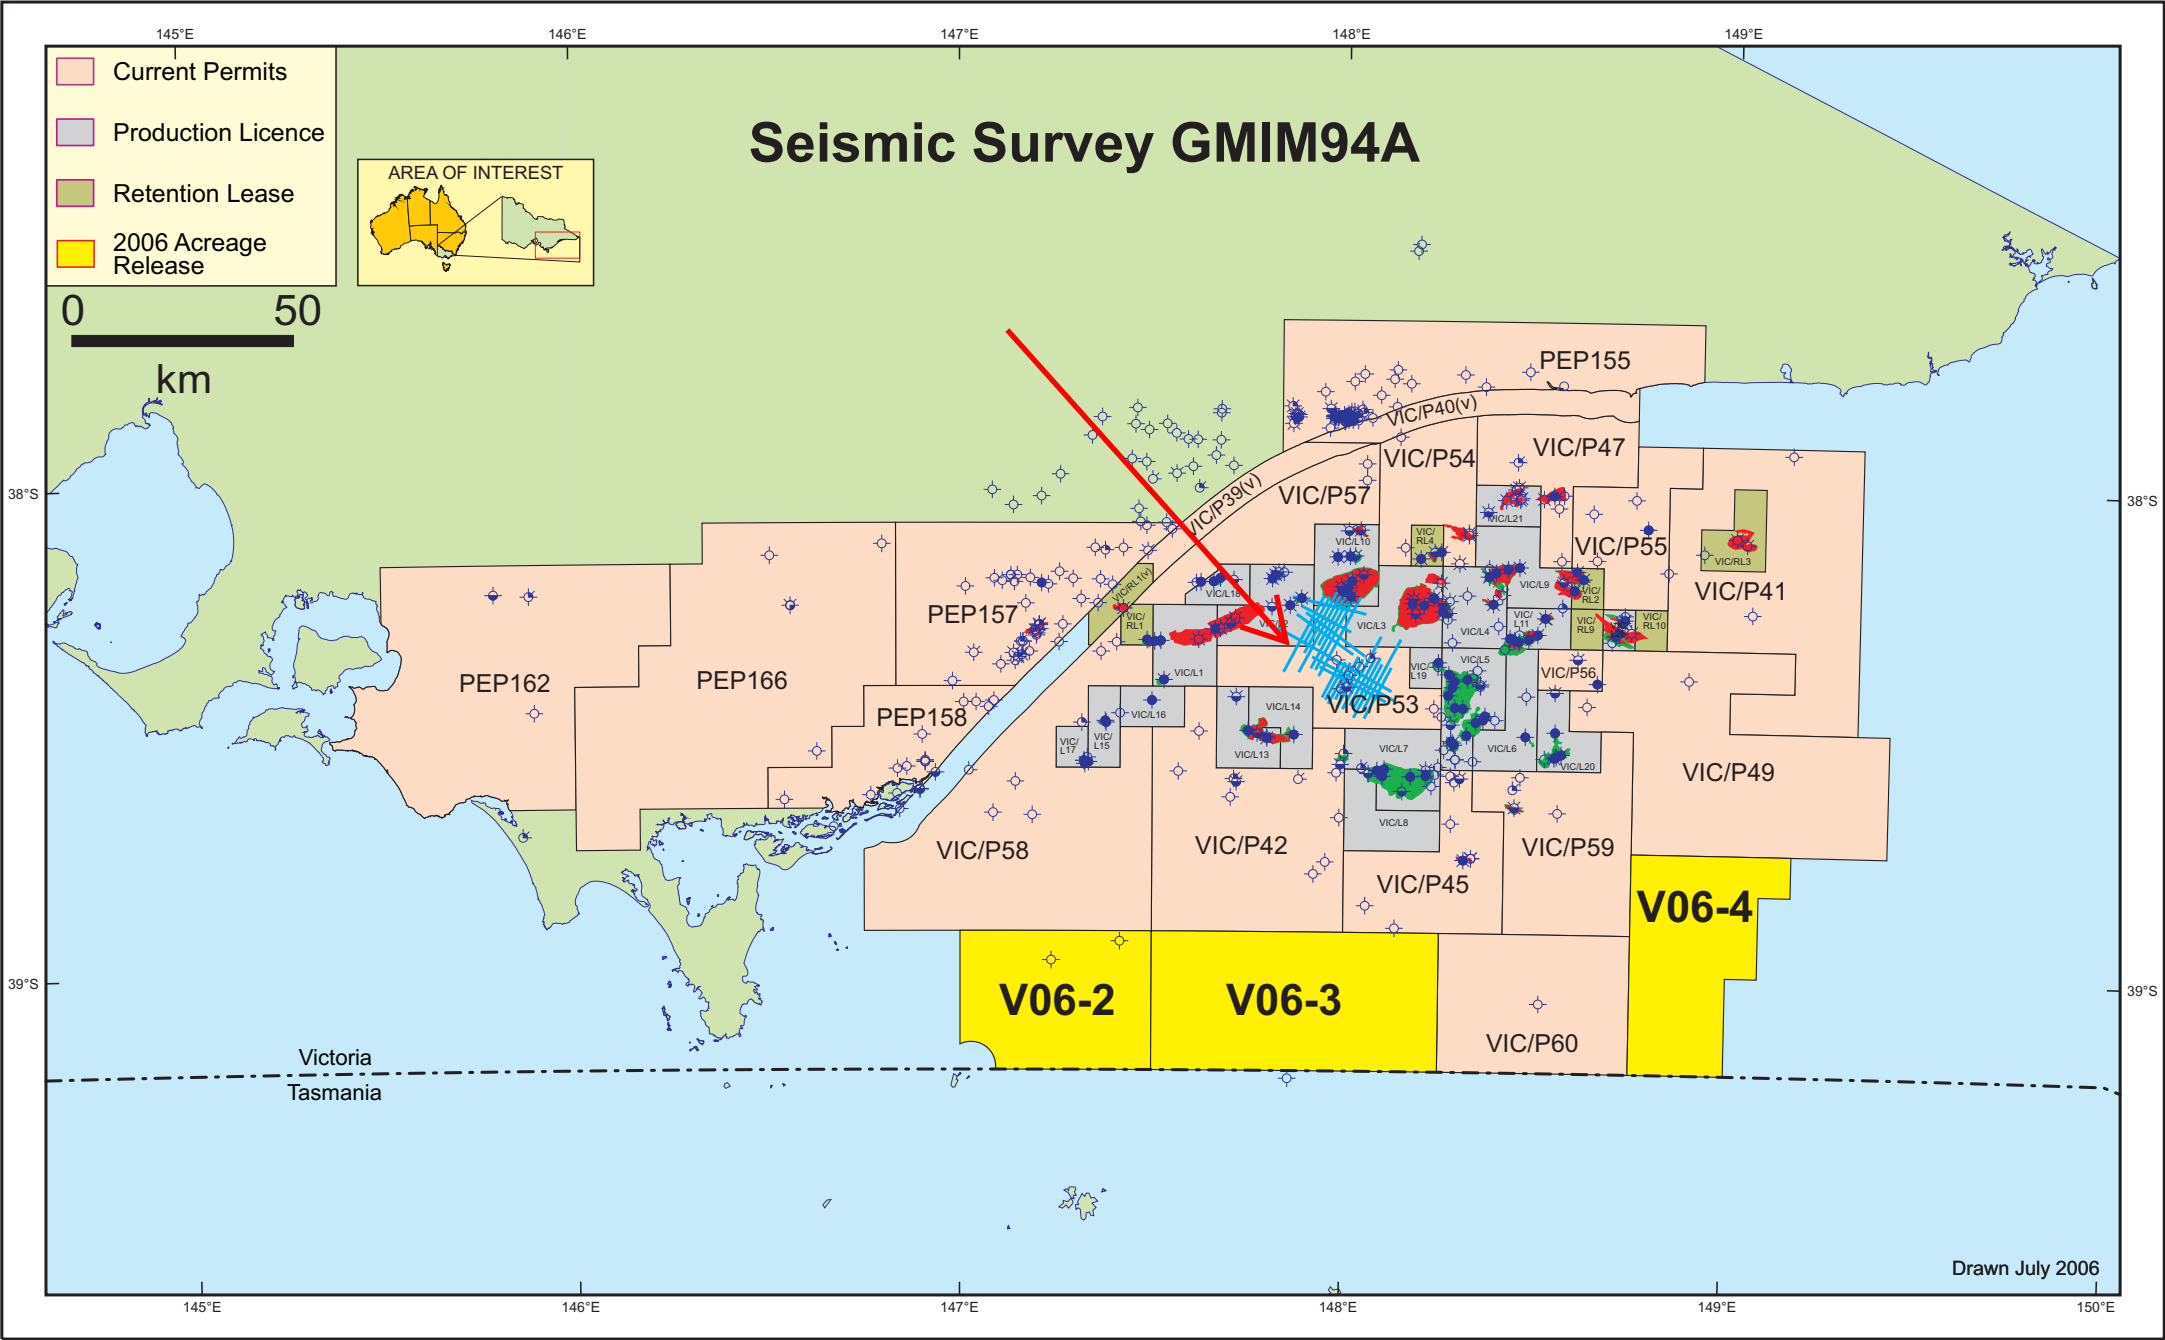

# Seismic Survey GMIM94A

- Current Permits
- Production Licence
- Retention Lease
- 2006 Acreage Release

Drawn July 2006