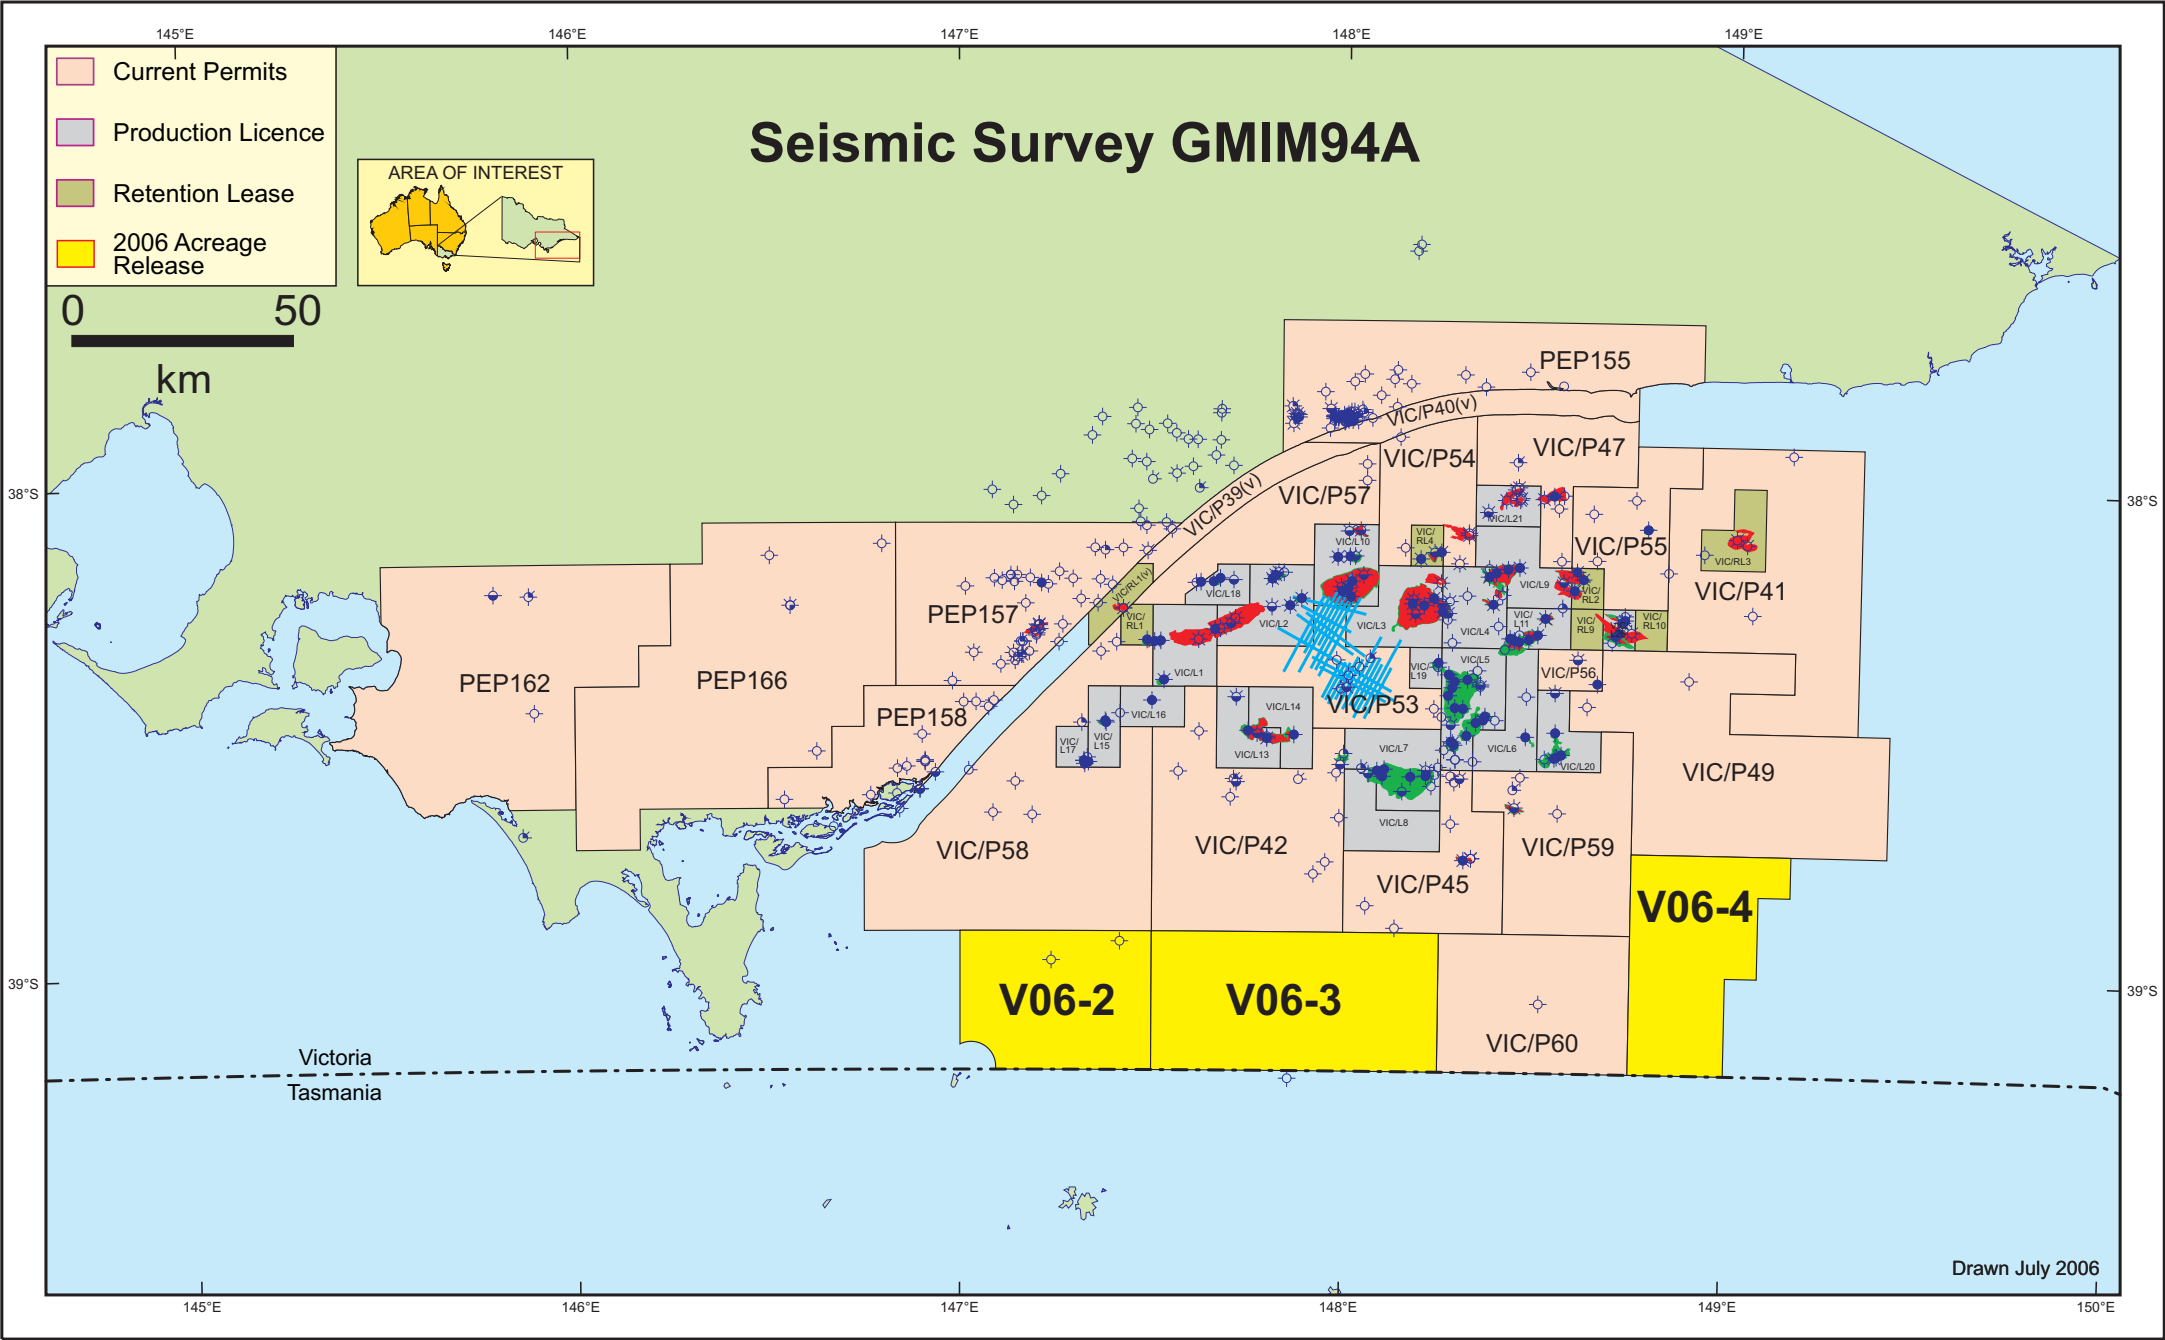

Seismic Survey GMIM94A

- Current Permits
- Production Licence
- Retention Lease
- 2006 Acreage Release

Drawn July 2006