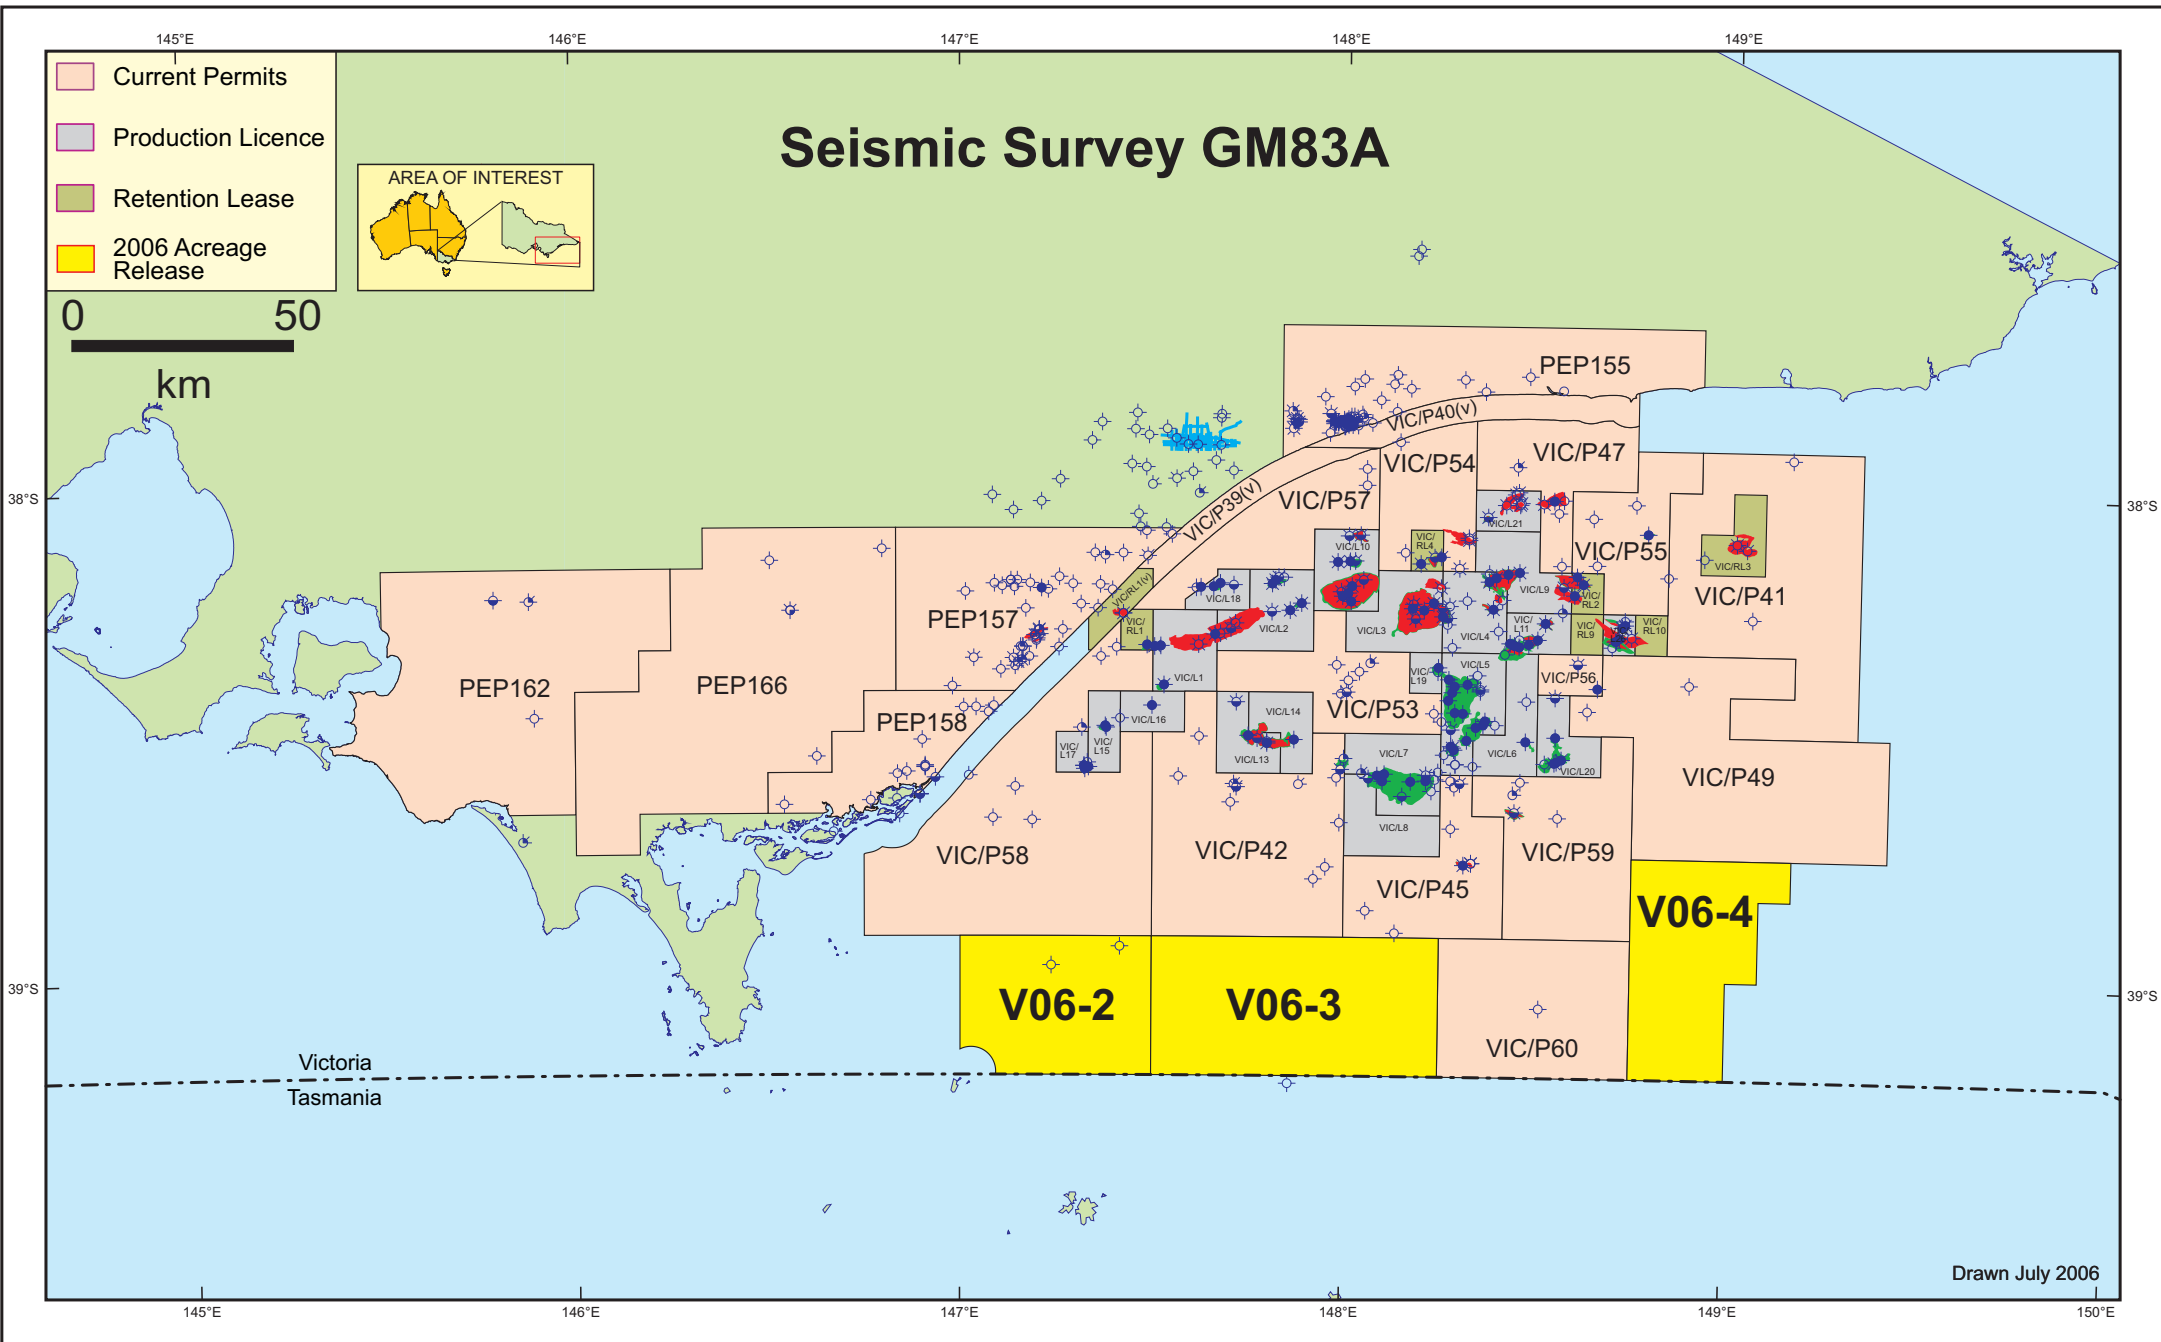

Seismic Survey GM83A

- Current Permits
- Production Licence
- Retention Lease
- 2006 Acreage Release

0 50
km

Drawn July 2006