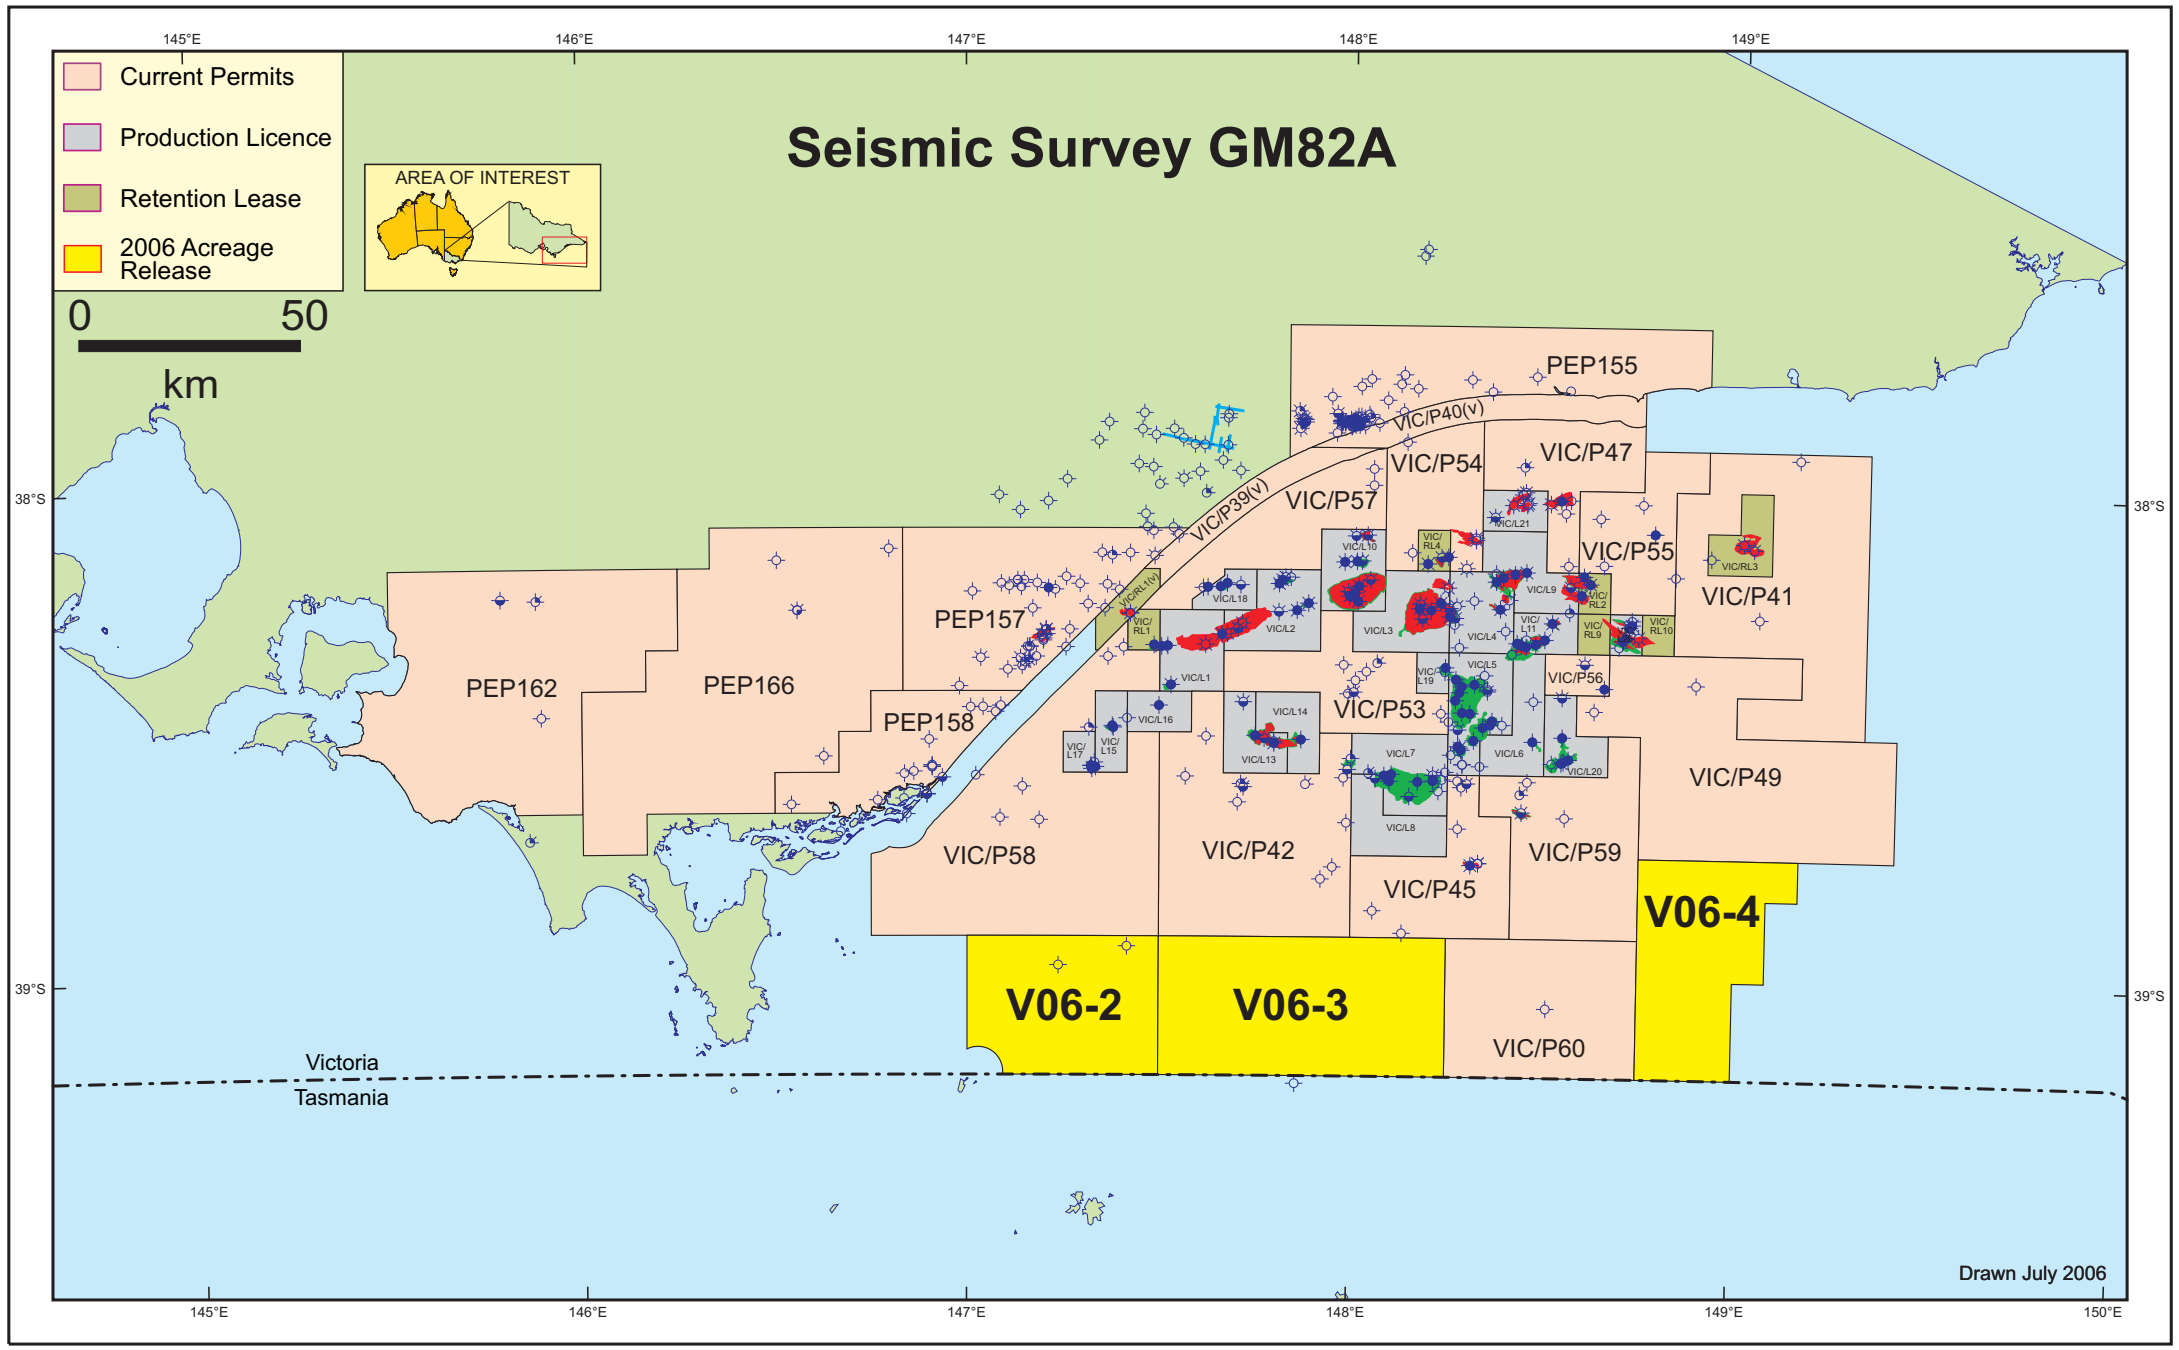

Seismic Survey GM82A

- Current Permits
- Production Licence
- Retention Lease
- 2006 Acreage Release

Drawn July 2006