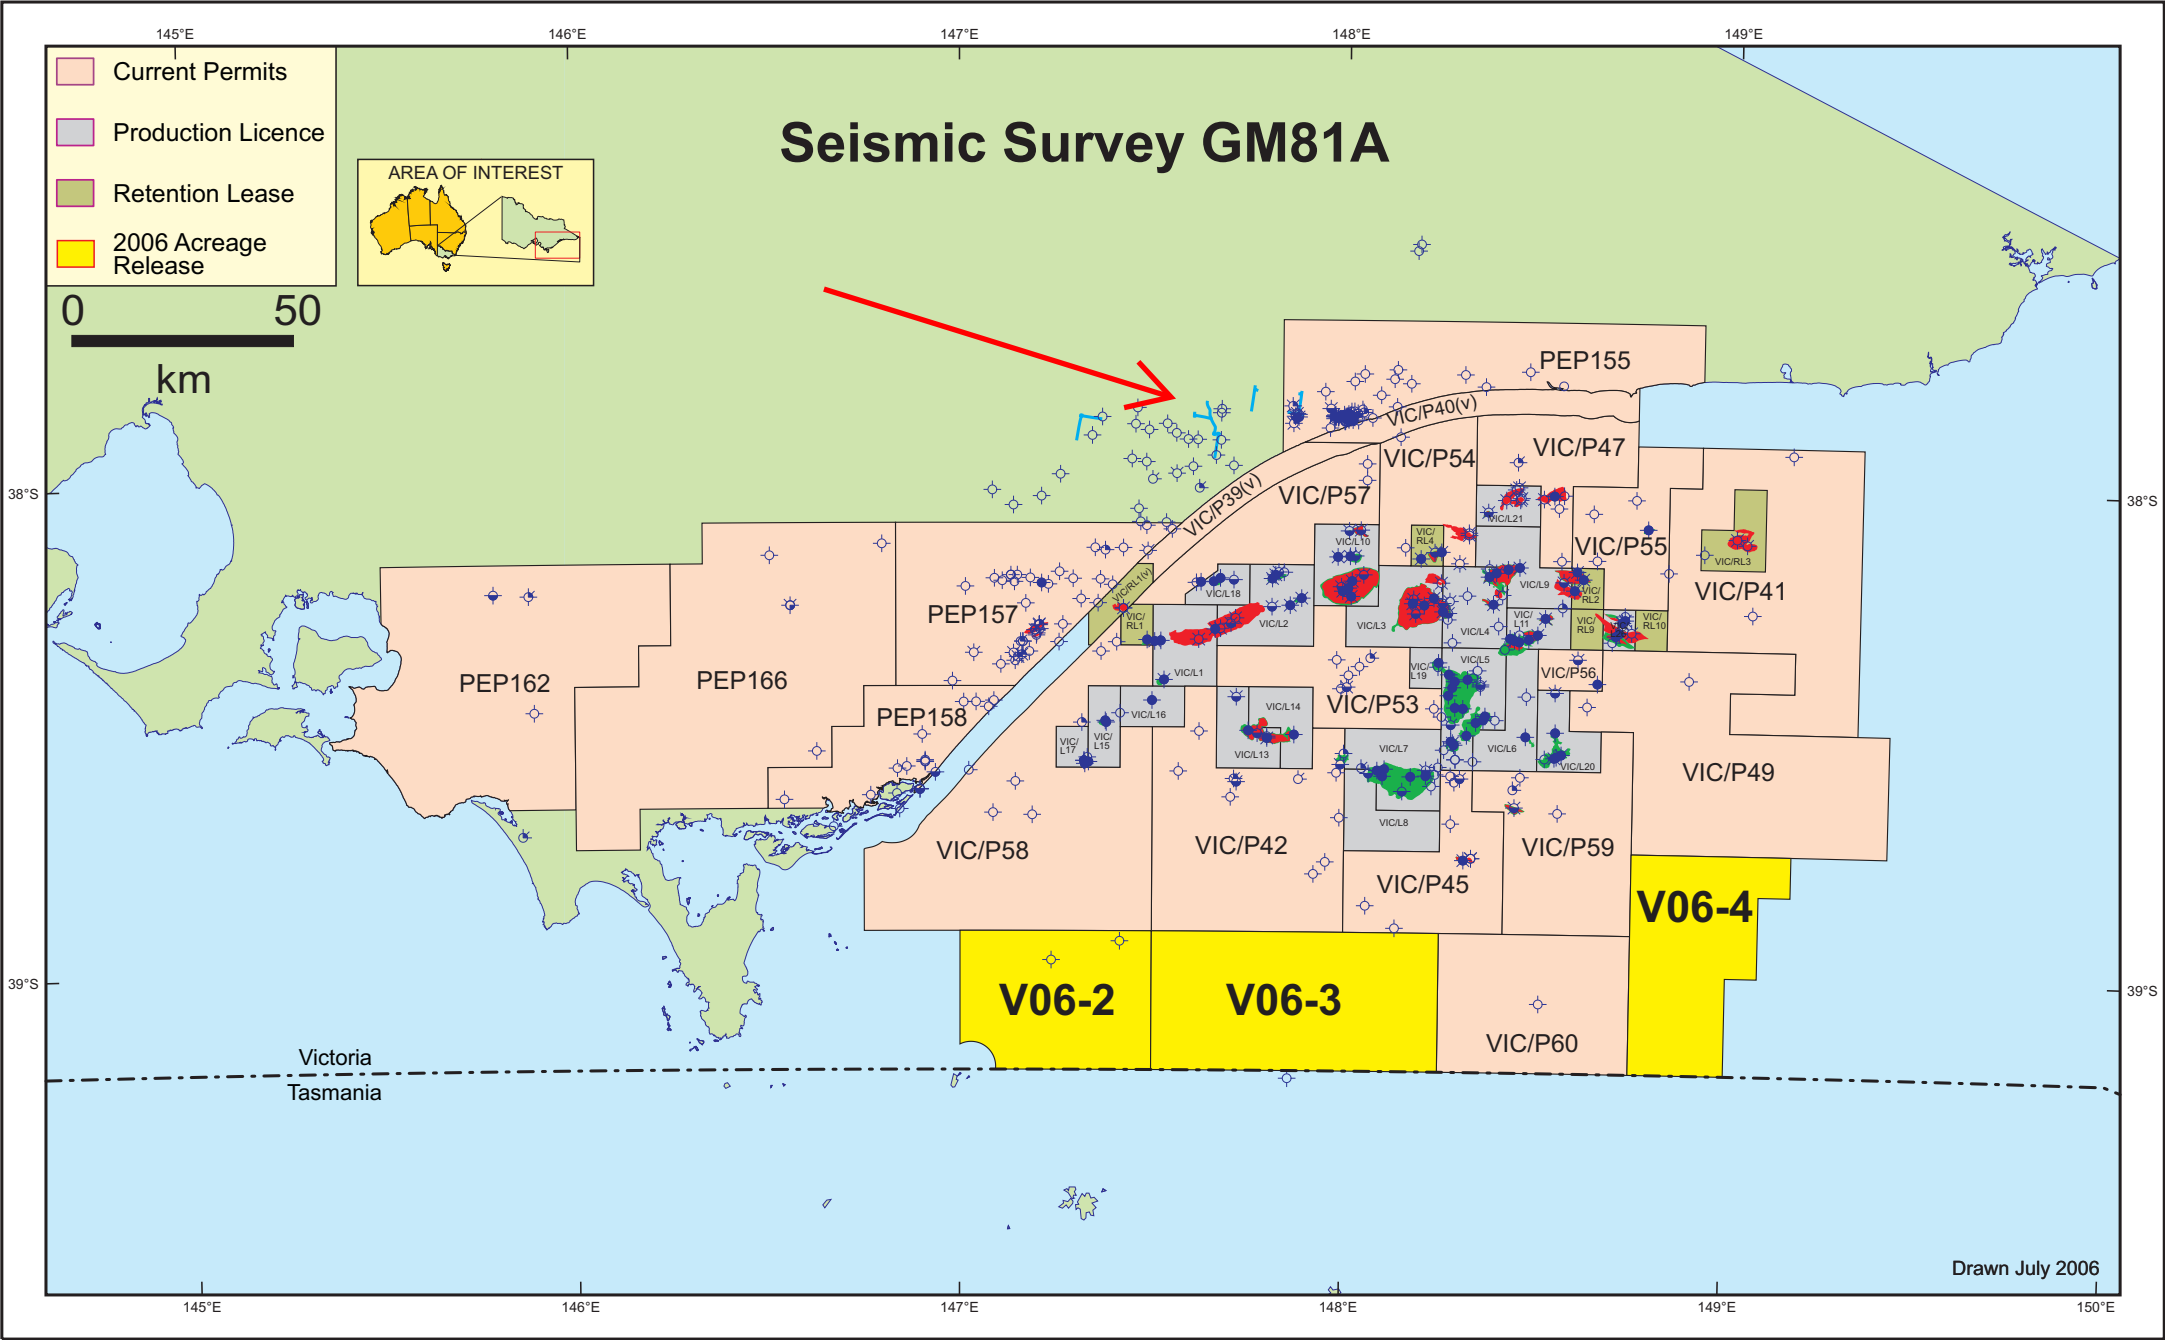

Seismic Survey GM81A

- Current Permits
- Production Licence
- Retention Lease
- 2006 Acreage Release

Drawn July 2006