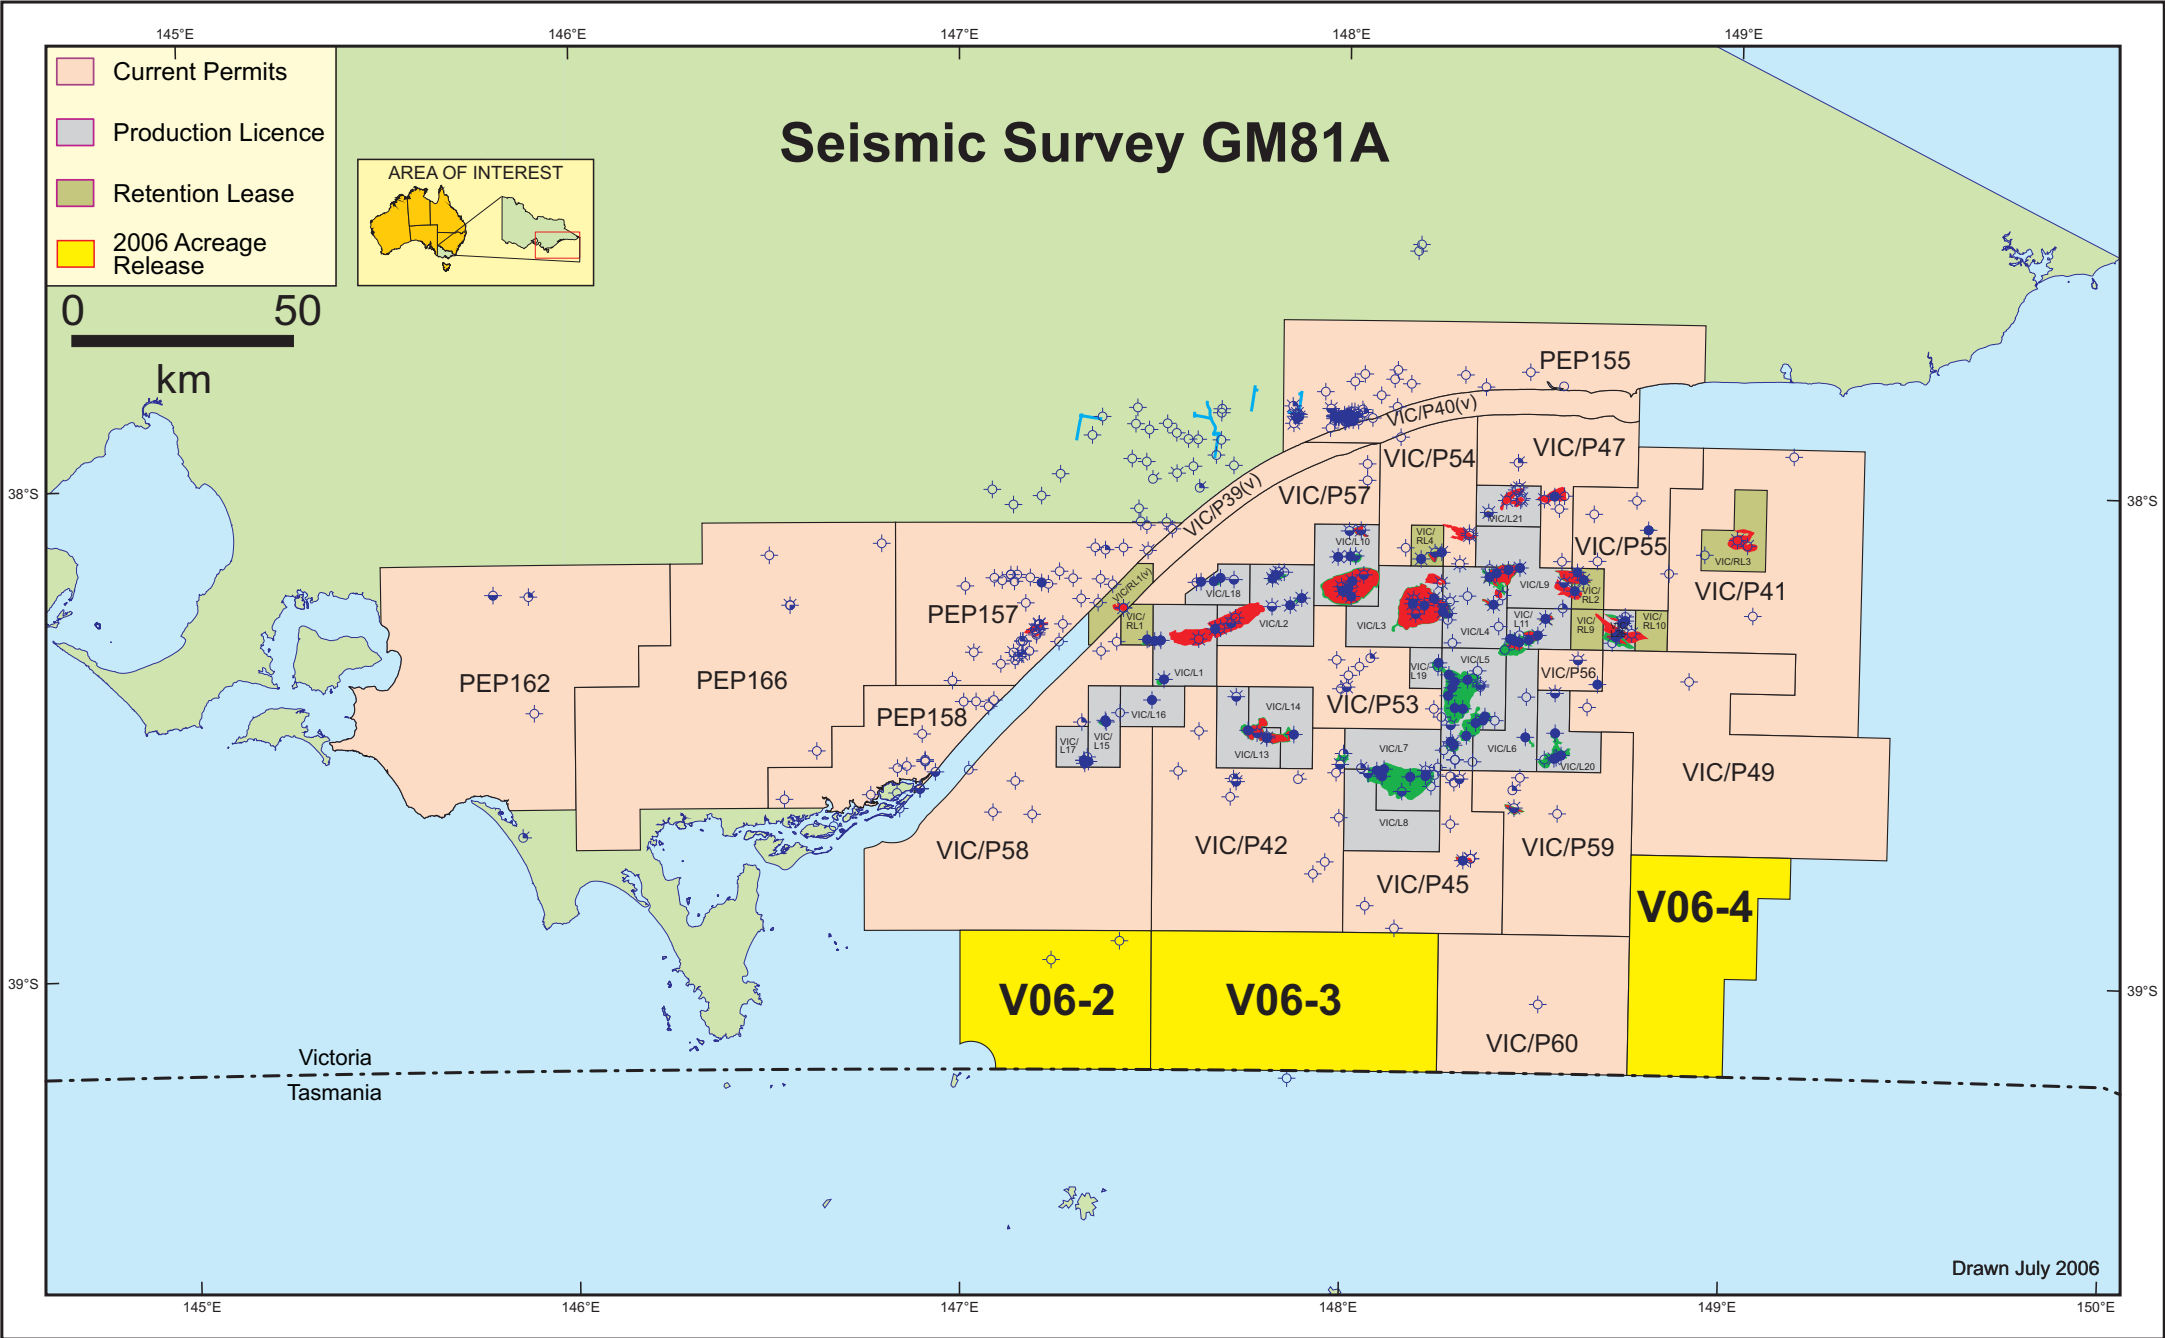

Seismic Survey GM81A

- Current Permits
- Production Licence
- Retention Lease
- 2006 Acreage Release

0 50
km

Drawn July 2006