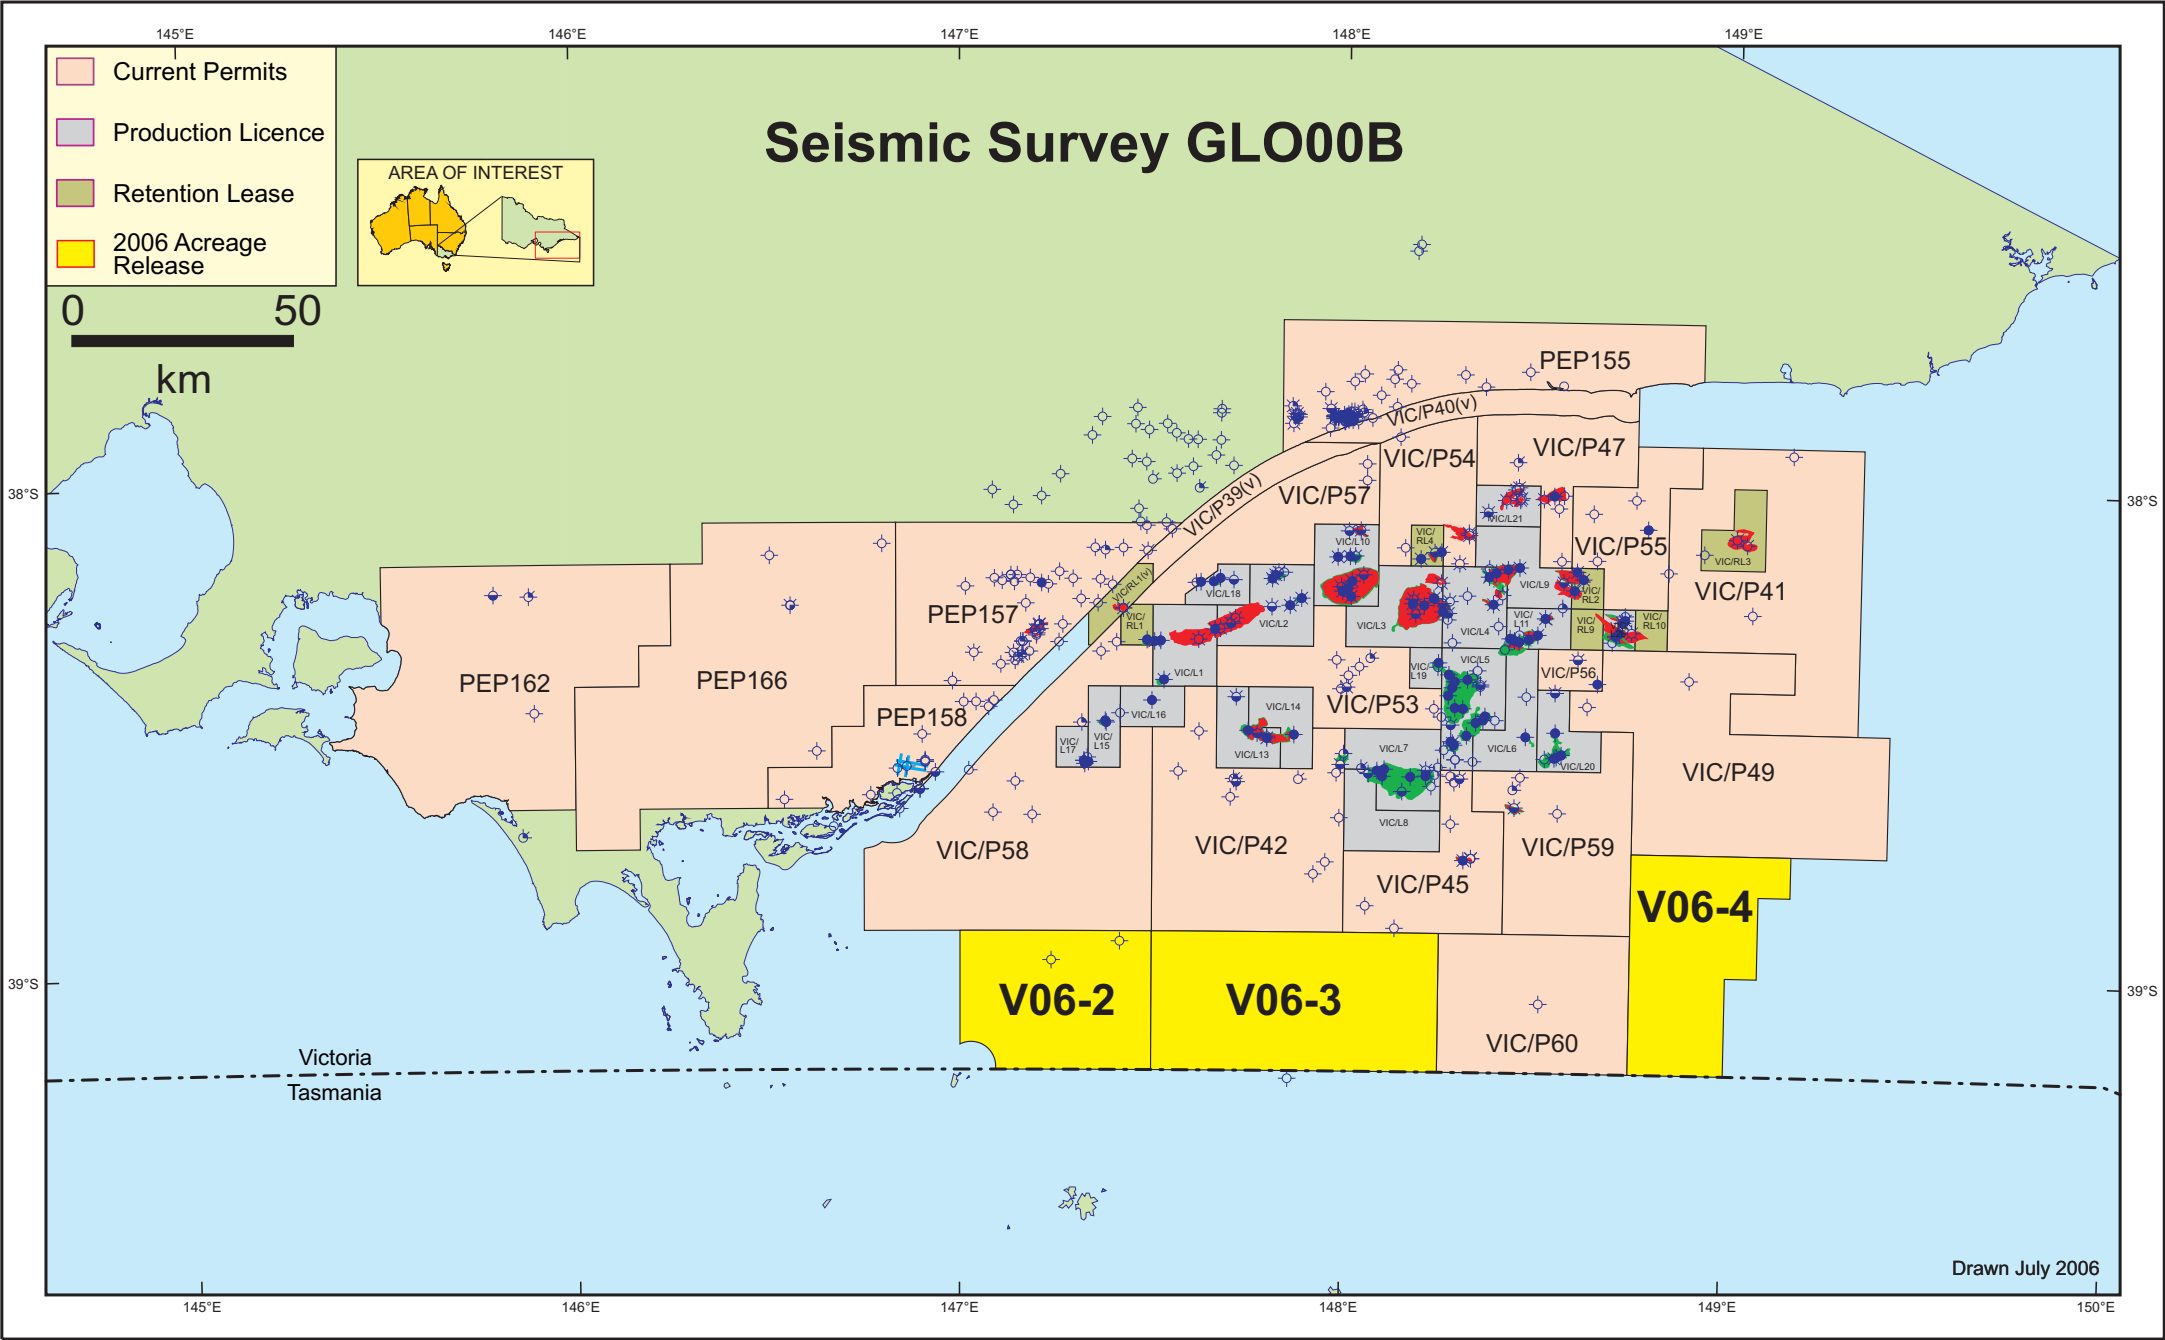

# Seismic Survey GLO00B

- Current Permits
- Production Licence
- Retention Lease
- 2006 Acreage Release

Drawn July 2006