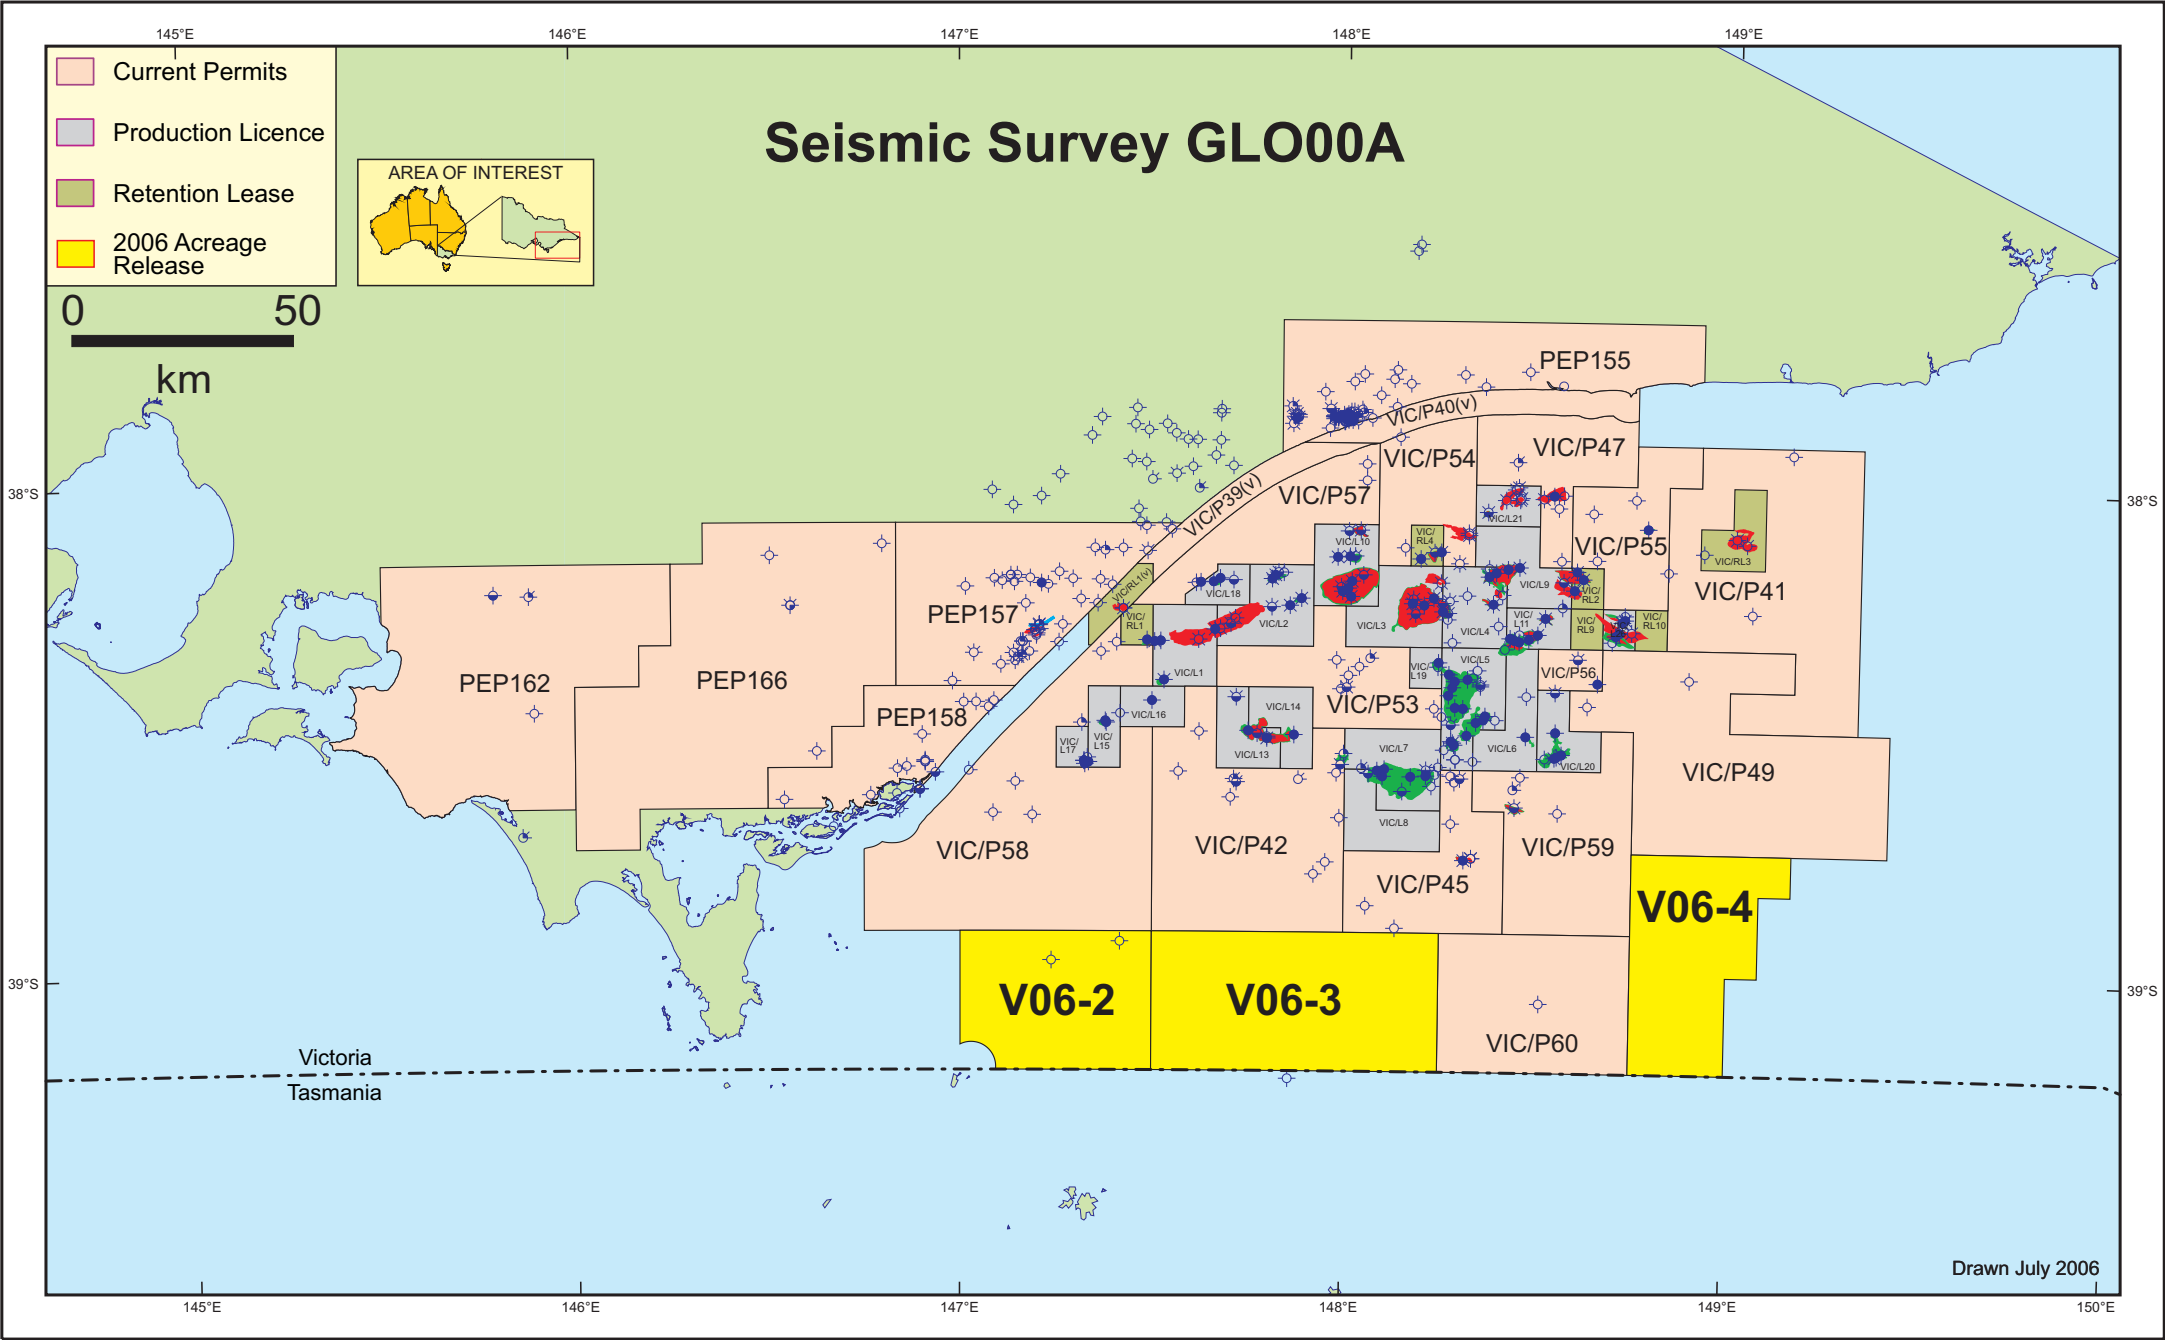

Seismic Survey GLO00A

- Current Permits
- Production Licence
- Retention Lease
- 2006 Acreage Release

Drawn July 2006