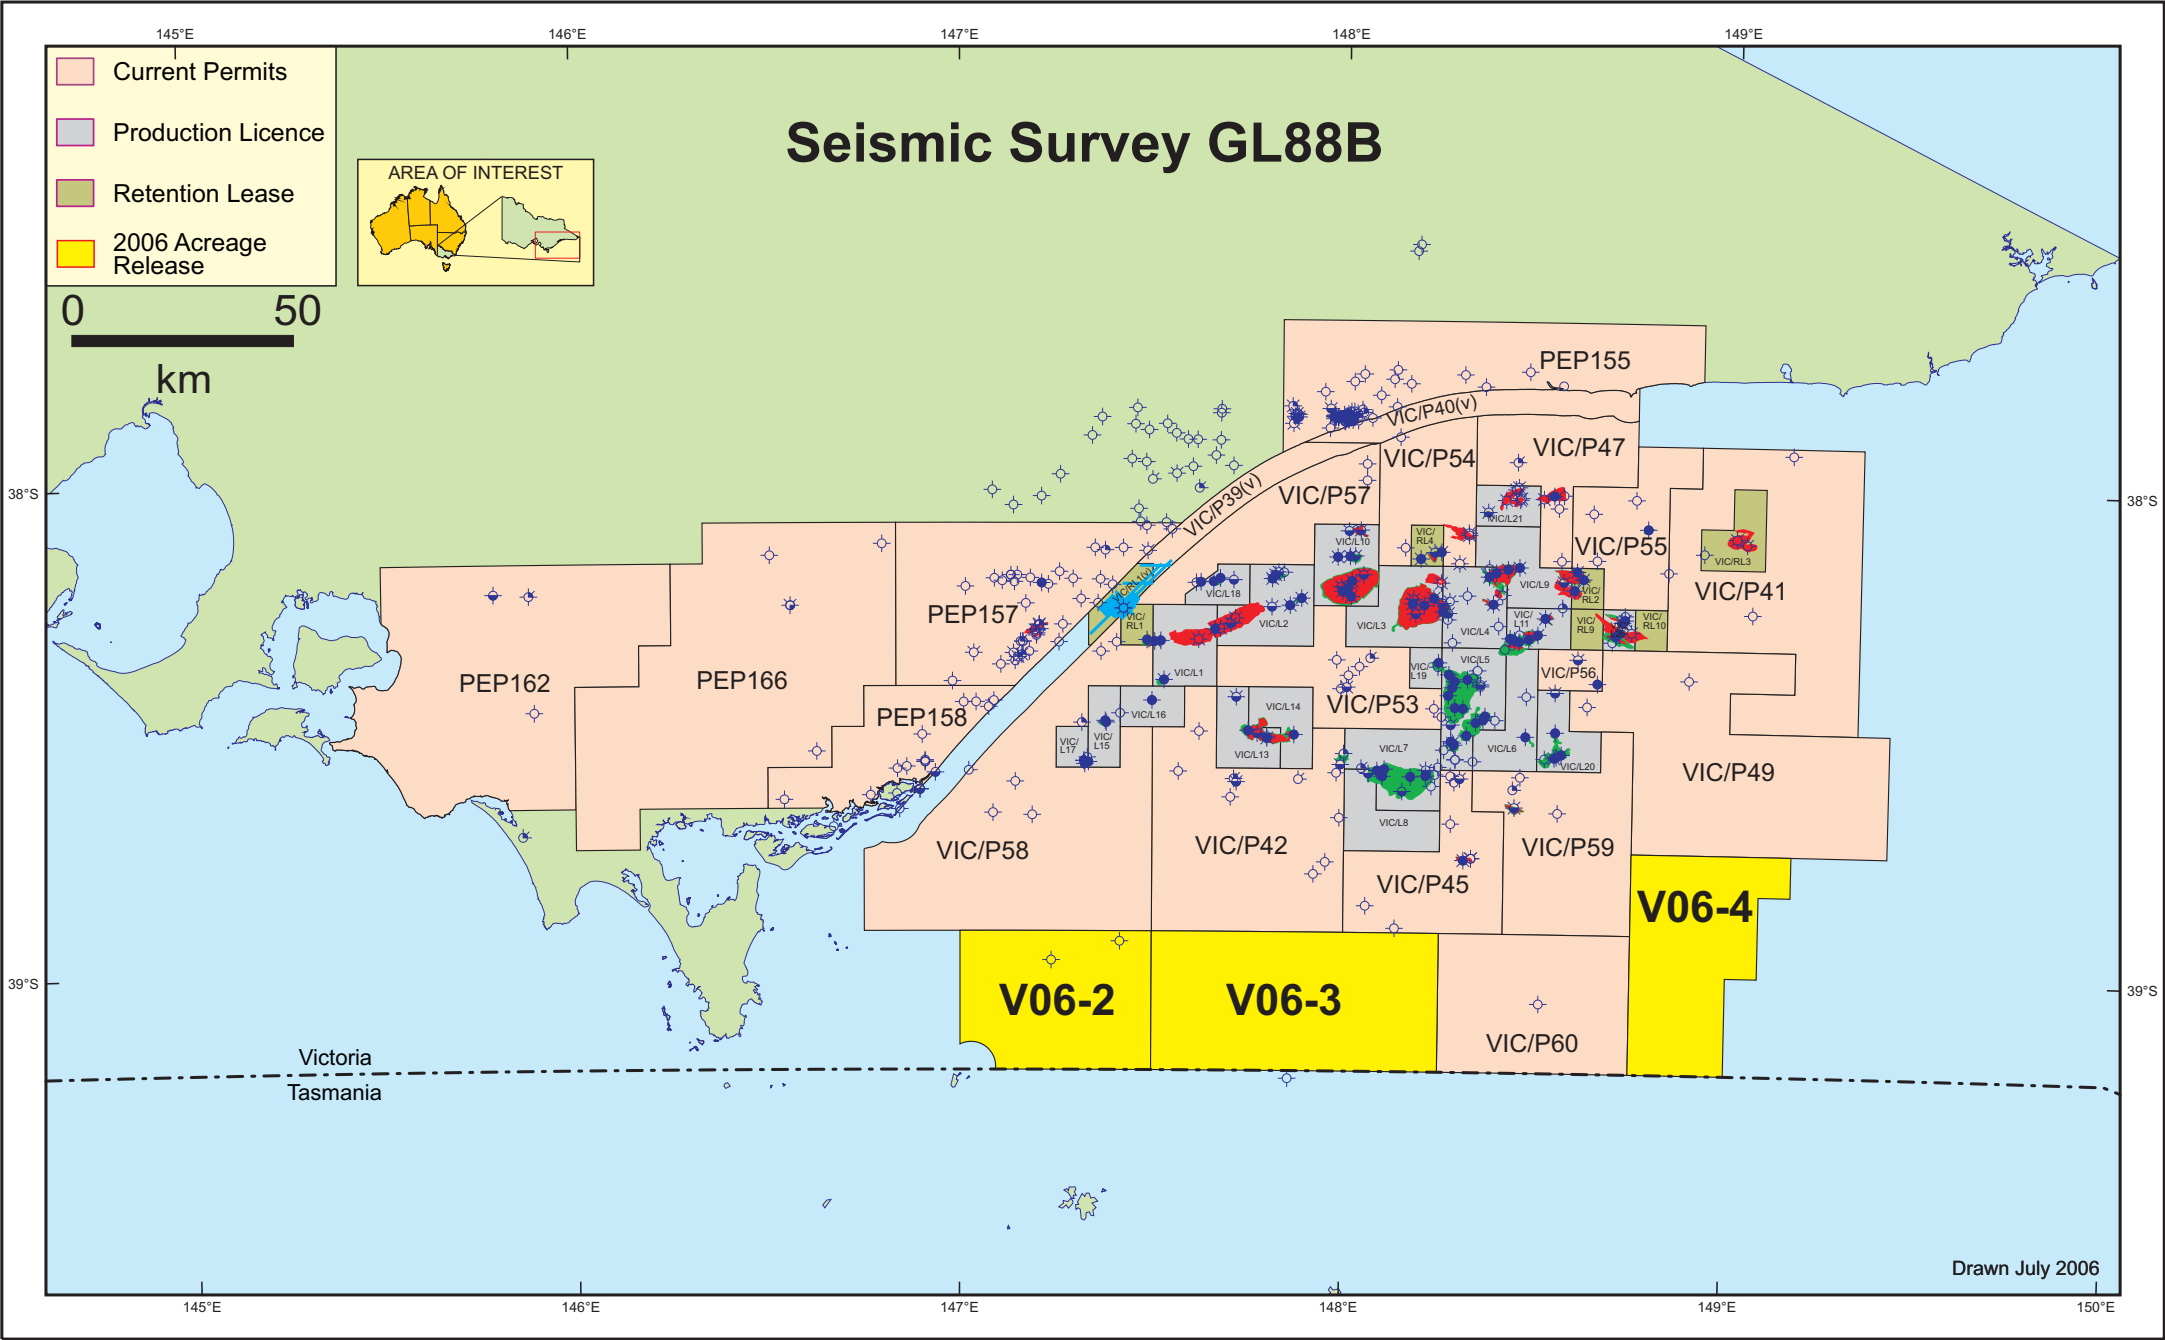

# Seismic Survey GL88B

- Current Permits
- Production Licence
- Retention Lease
- 2006 Acreage Release

Drawn July 2006