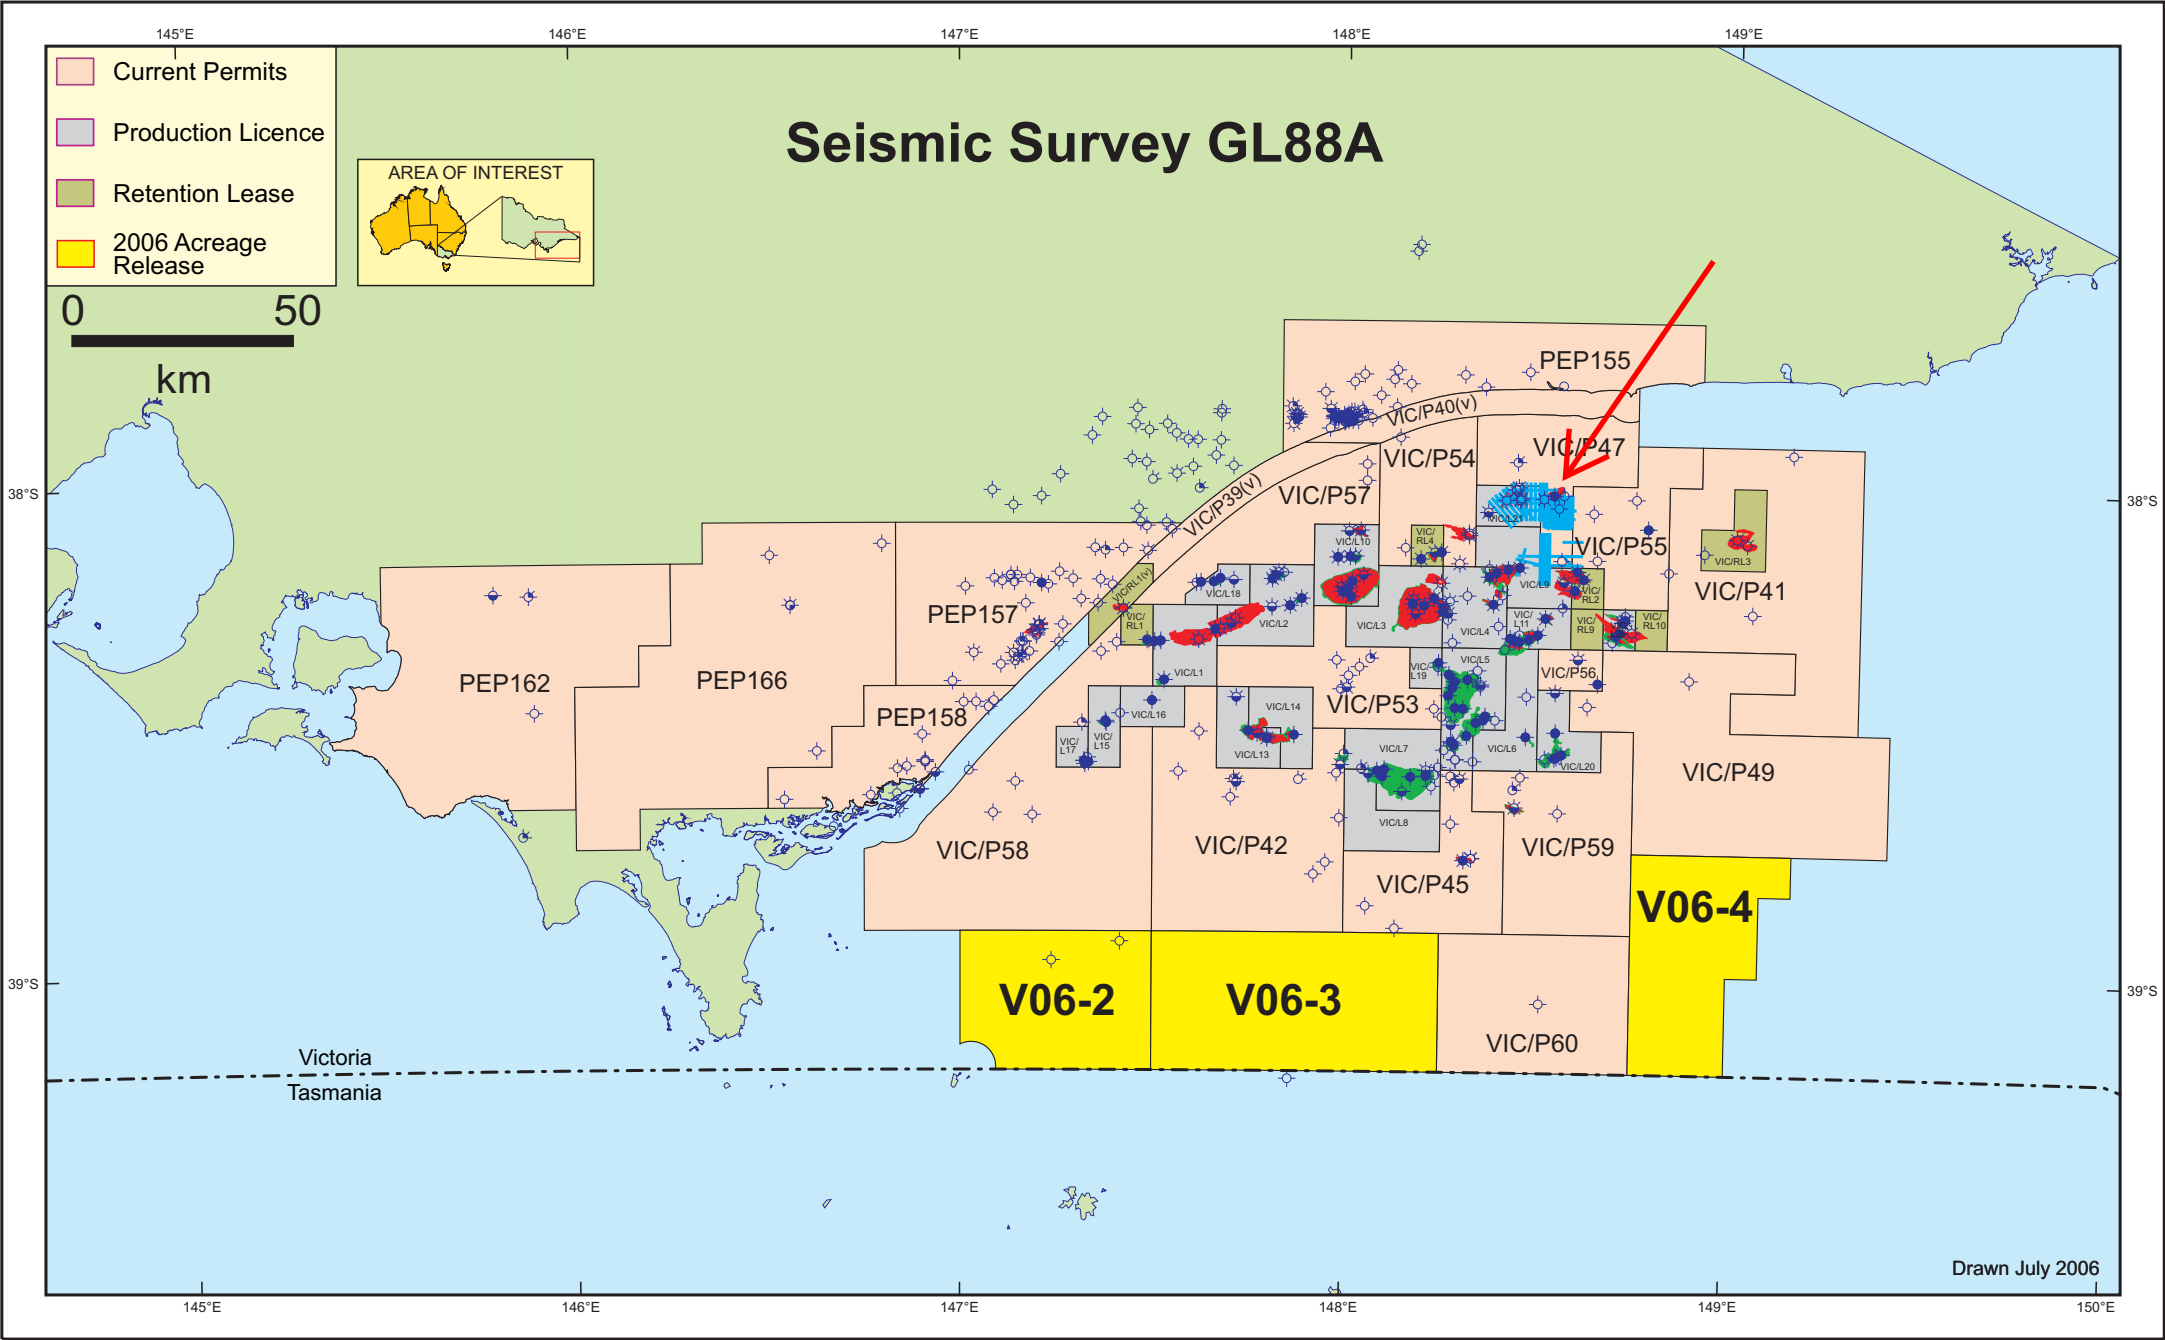

Seismic Survey GL88A

- Current Permits
- Production Licence
- Retention Lease
- 2006 Acreage Release

Drawn July 2006