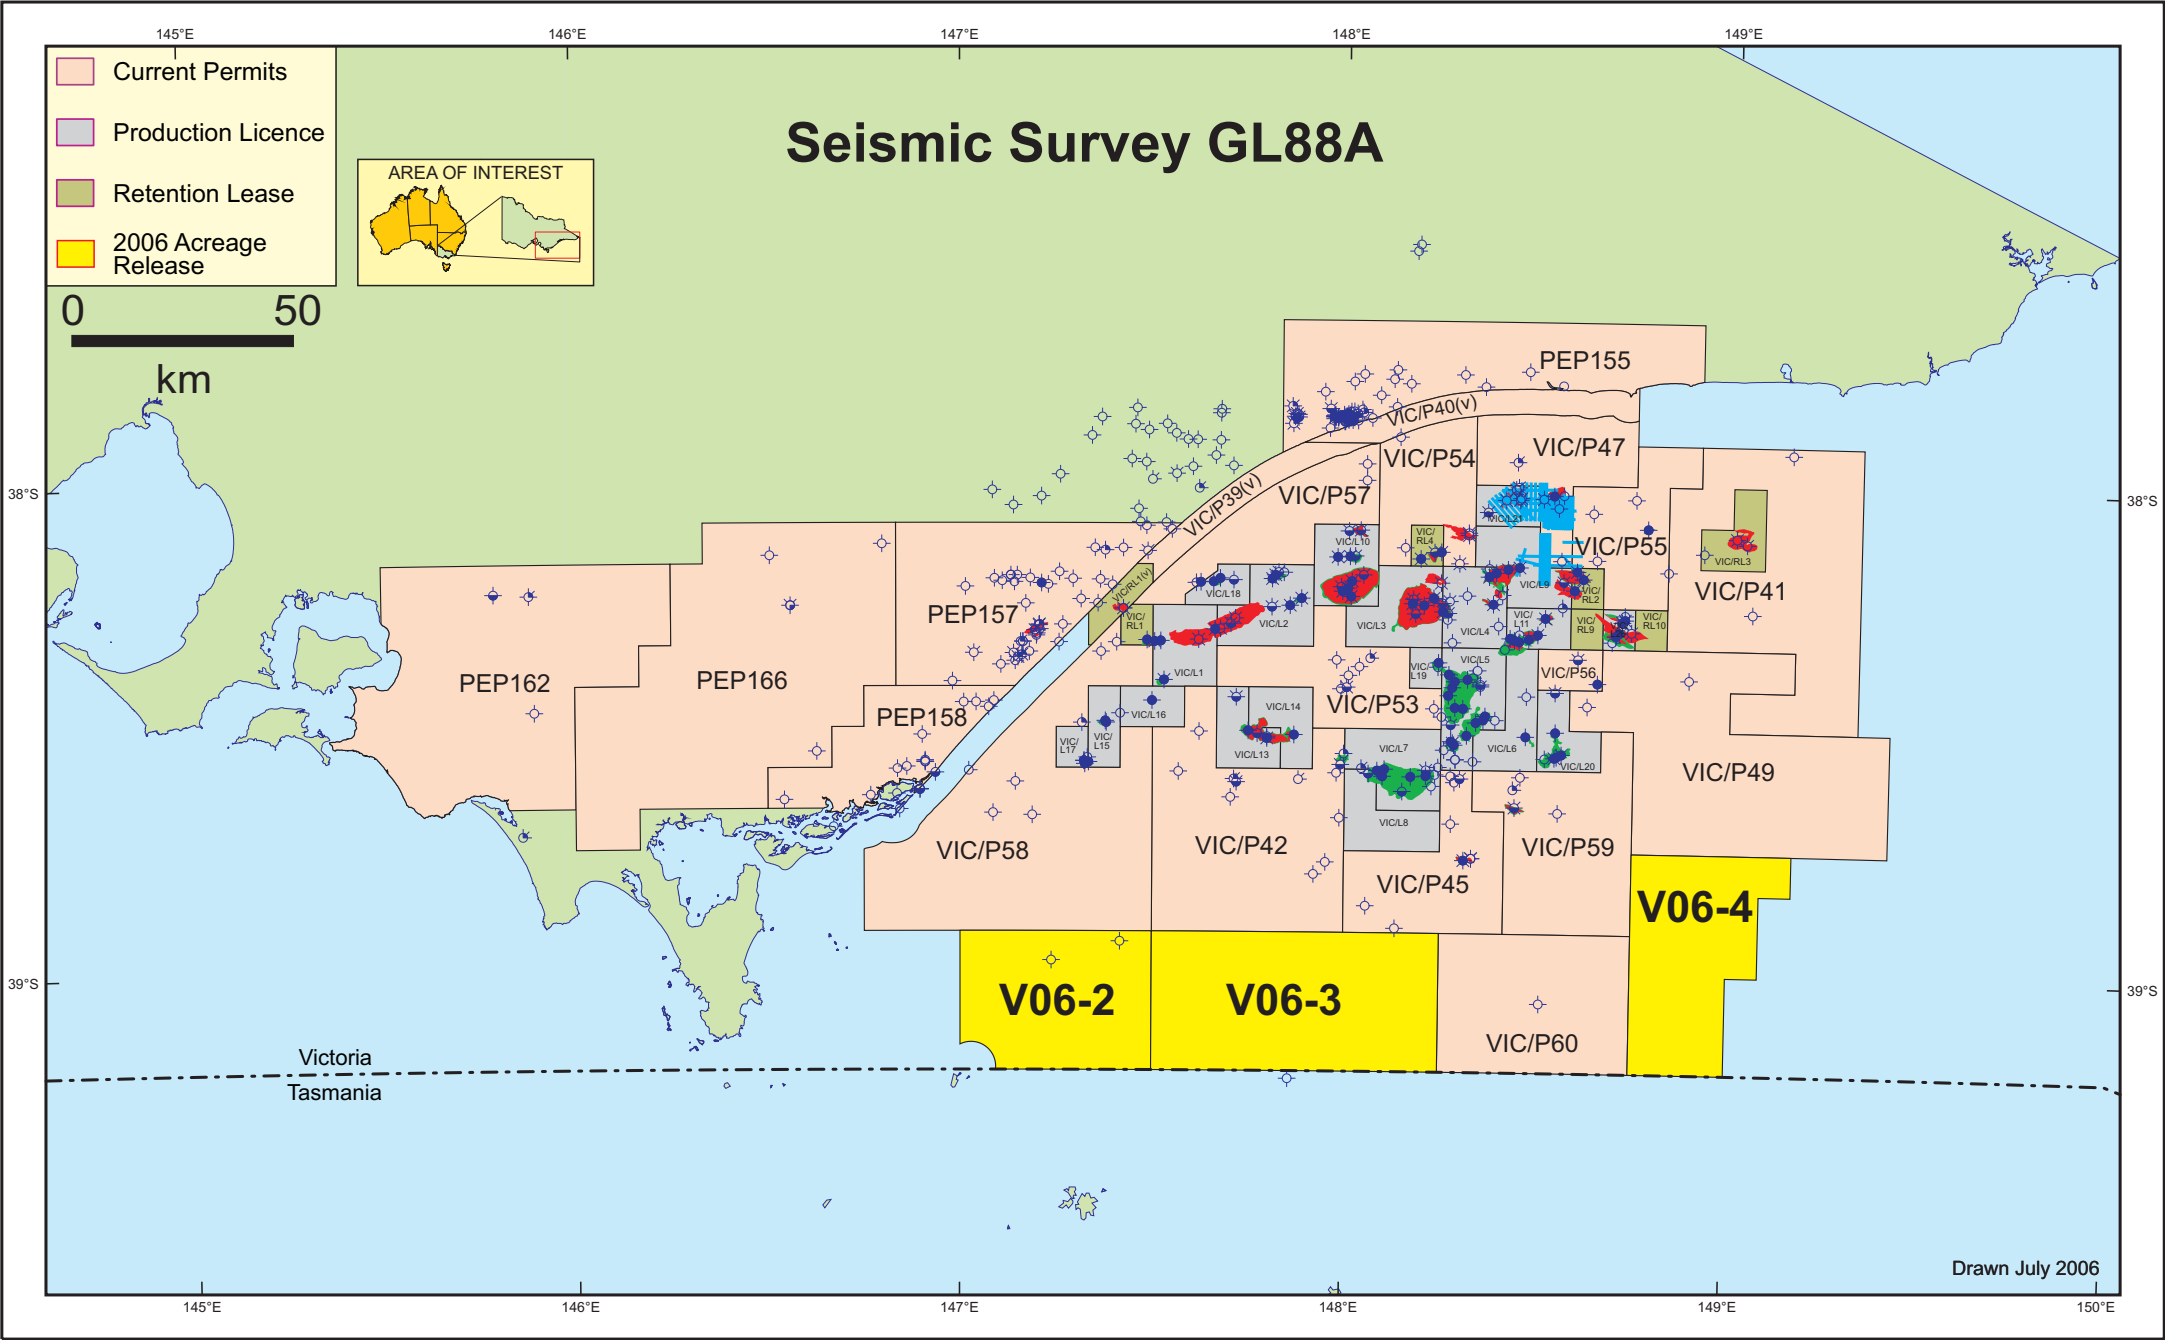

Seismic Survey GL88A

- Current Permits
- Production Licence
- Retention Lease
- 2006 Acreage Release

Drawn July 2006