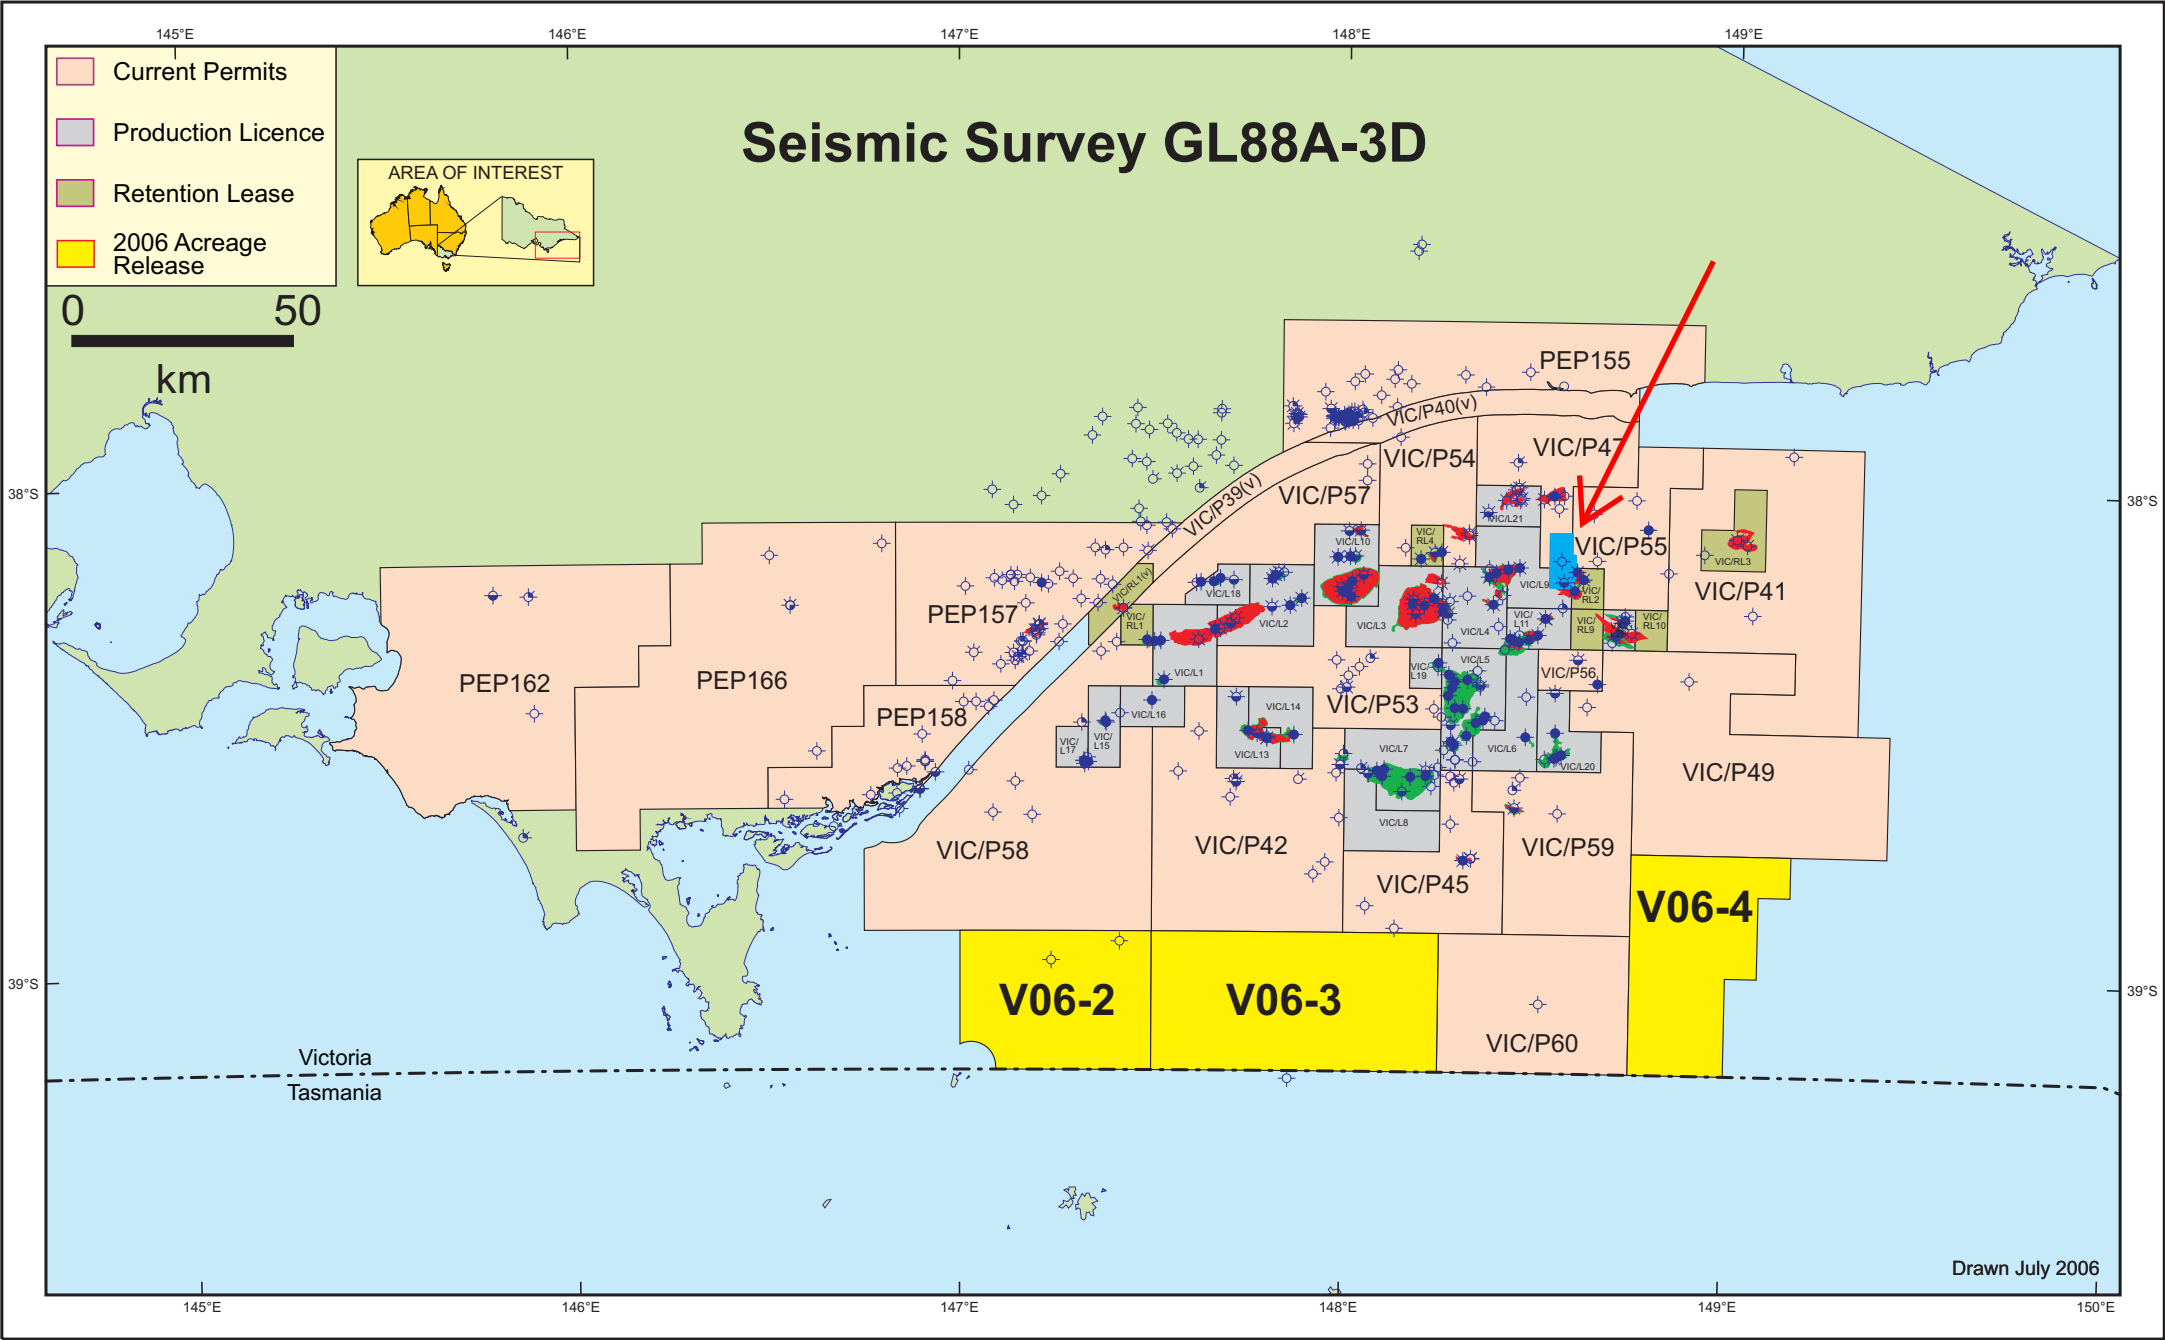

Seismic Survey GL88A-3D

- Current Permits
- Production Licence
- Retention Lease
- 2006 Acreage Release

Drawn July 2006