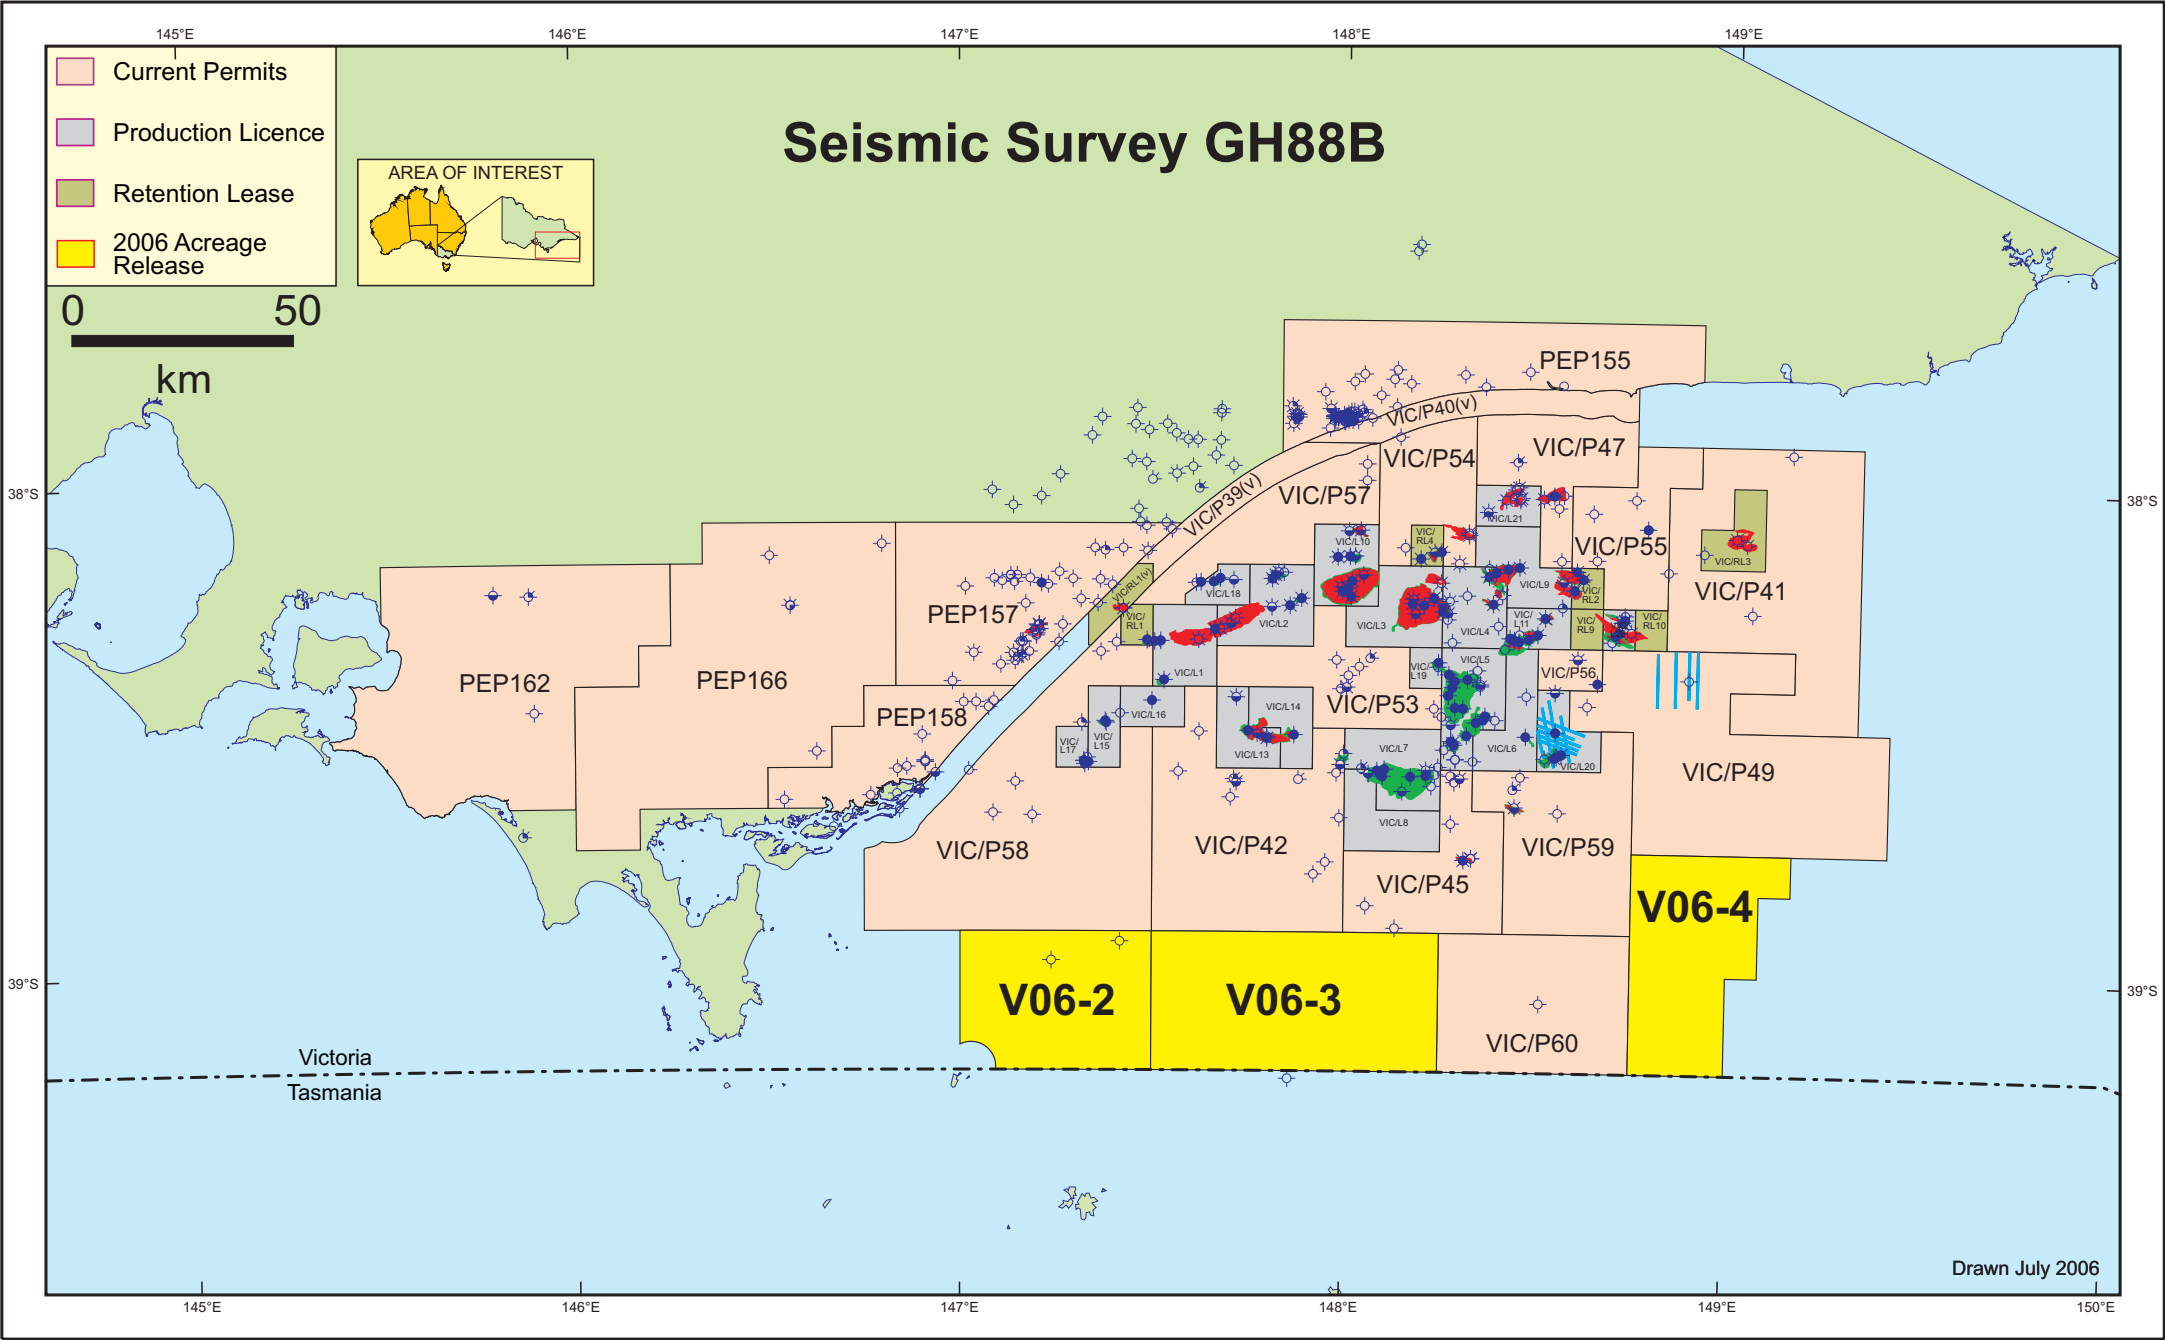

Seismic Survey GH88B

- Current Permits
- Production Licence
- Retention Lease
- 2006 Acreage Release

Drawn July 2006