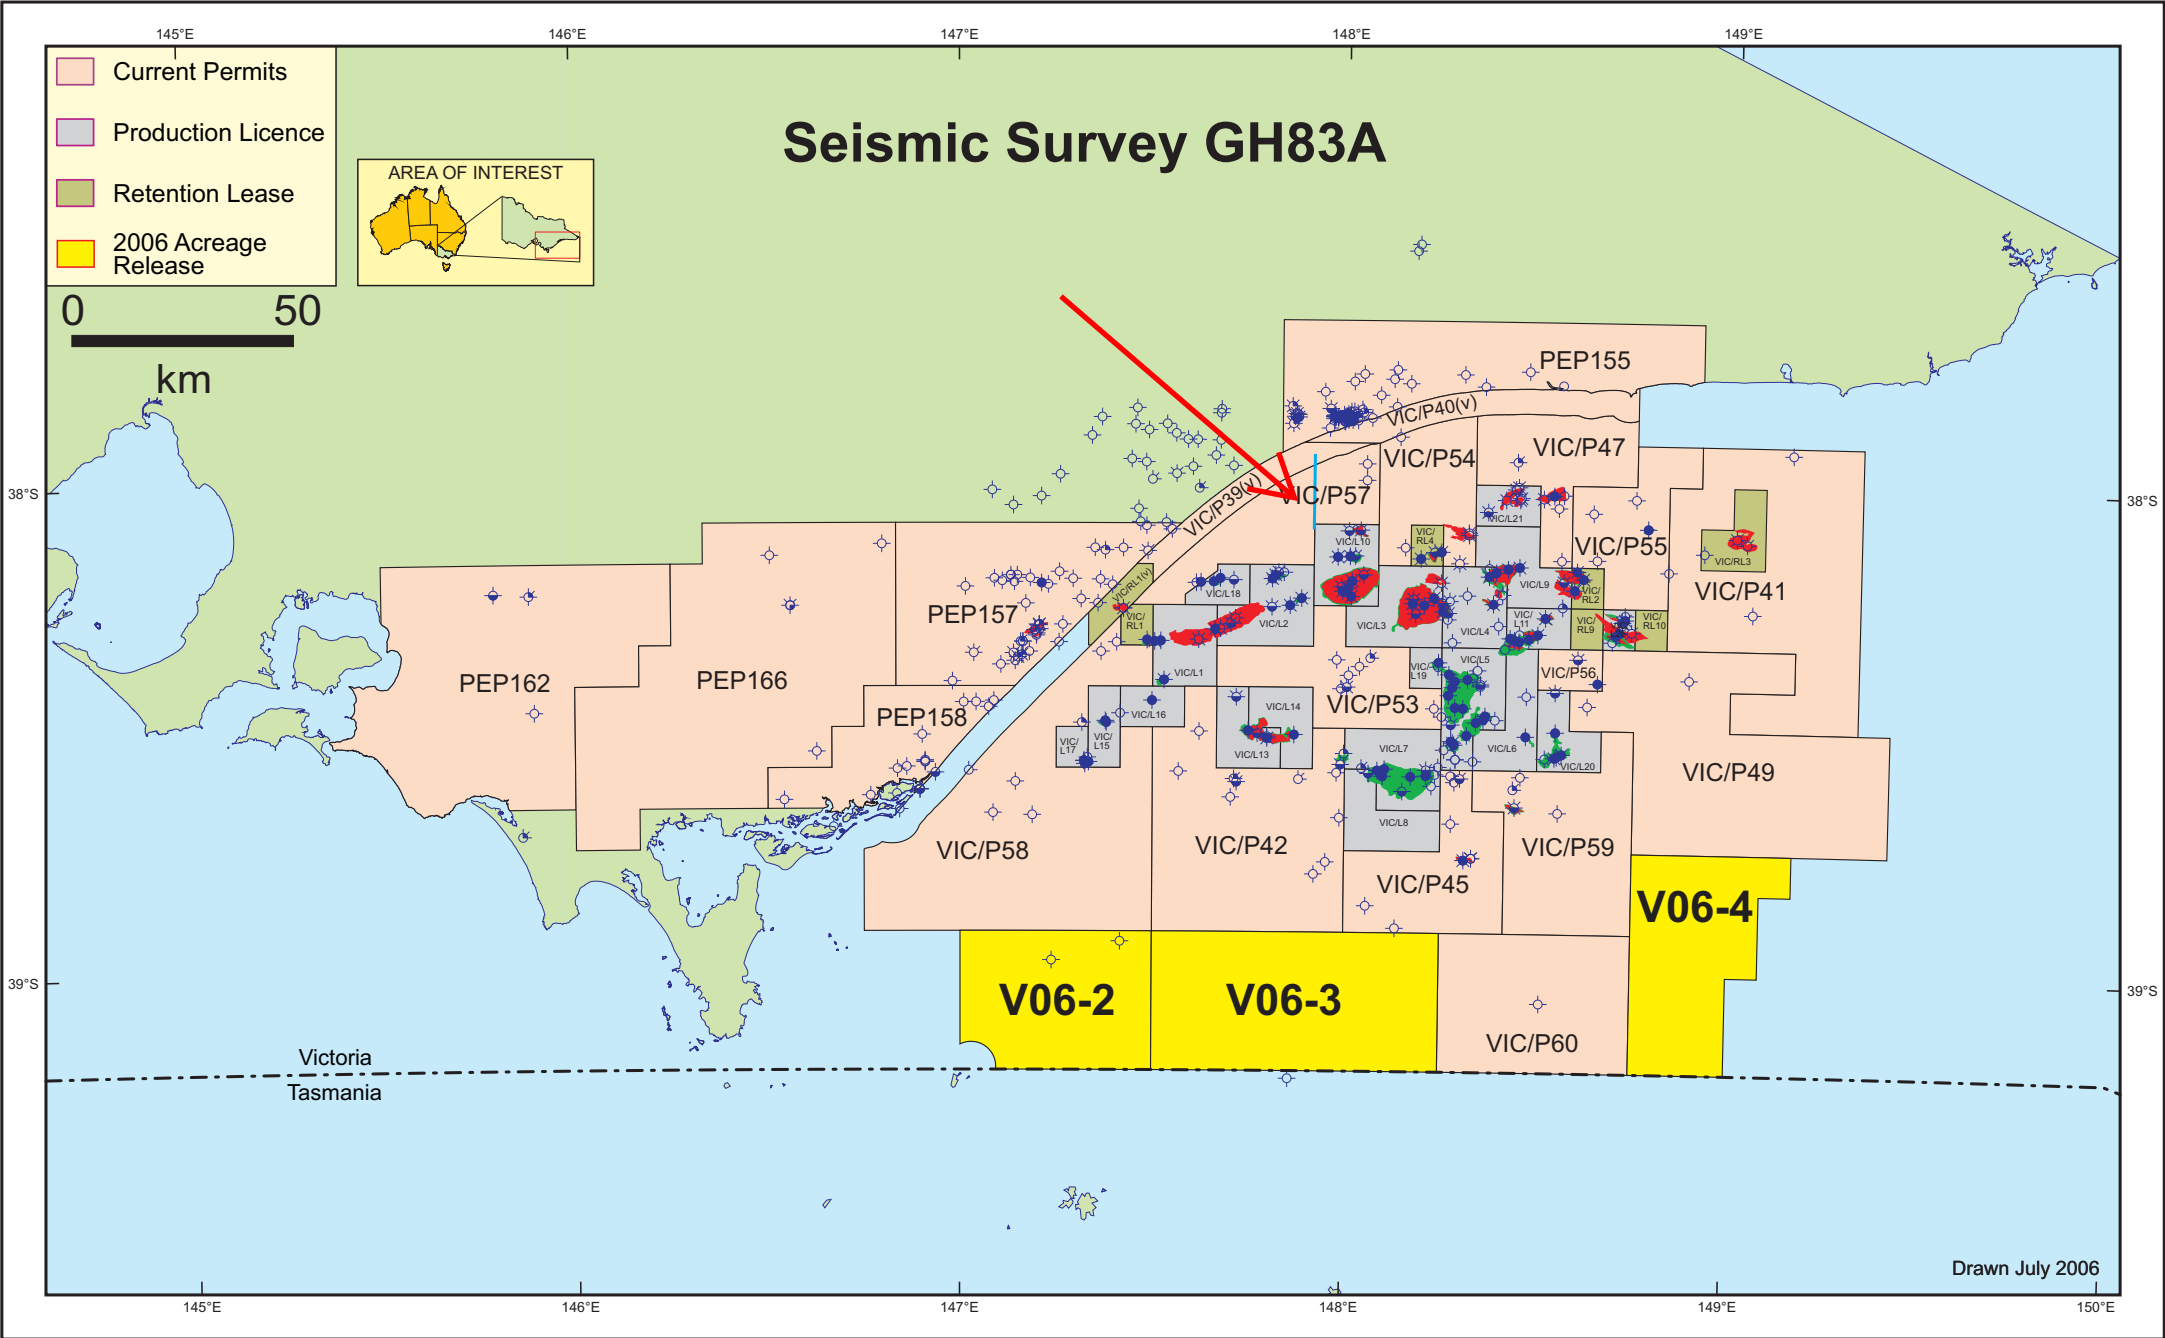

Seismic Survey GH83A

- Current Permits
- Production Licence
- Retention Lease
- 2006 Acreage Release

0 50
km

Drawn July 2006