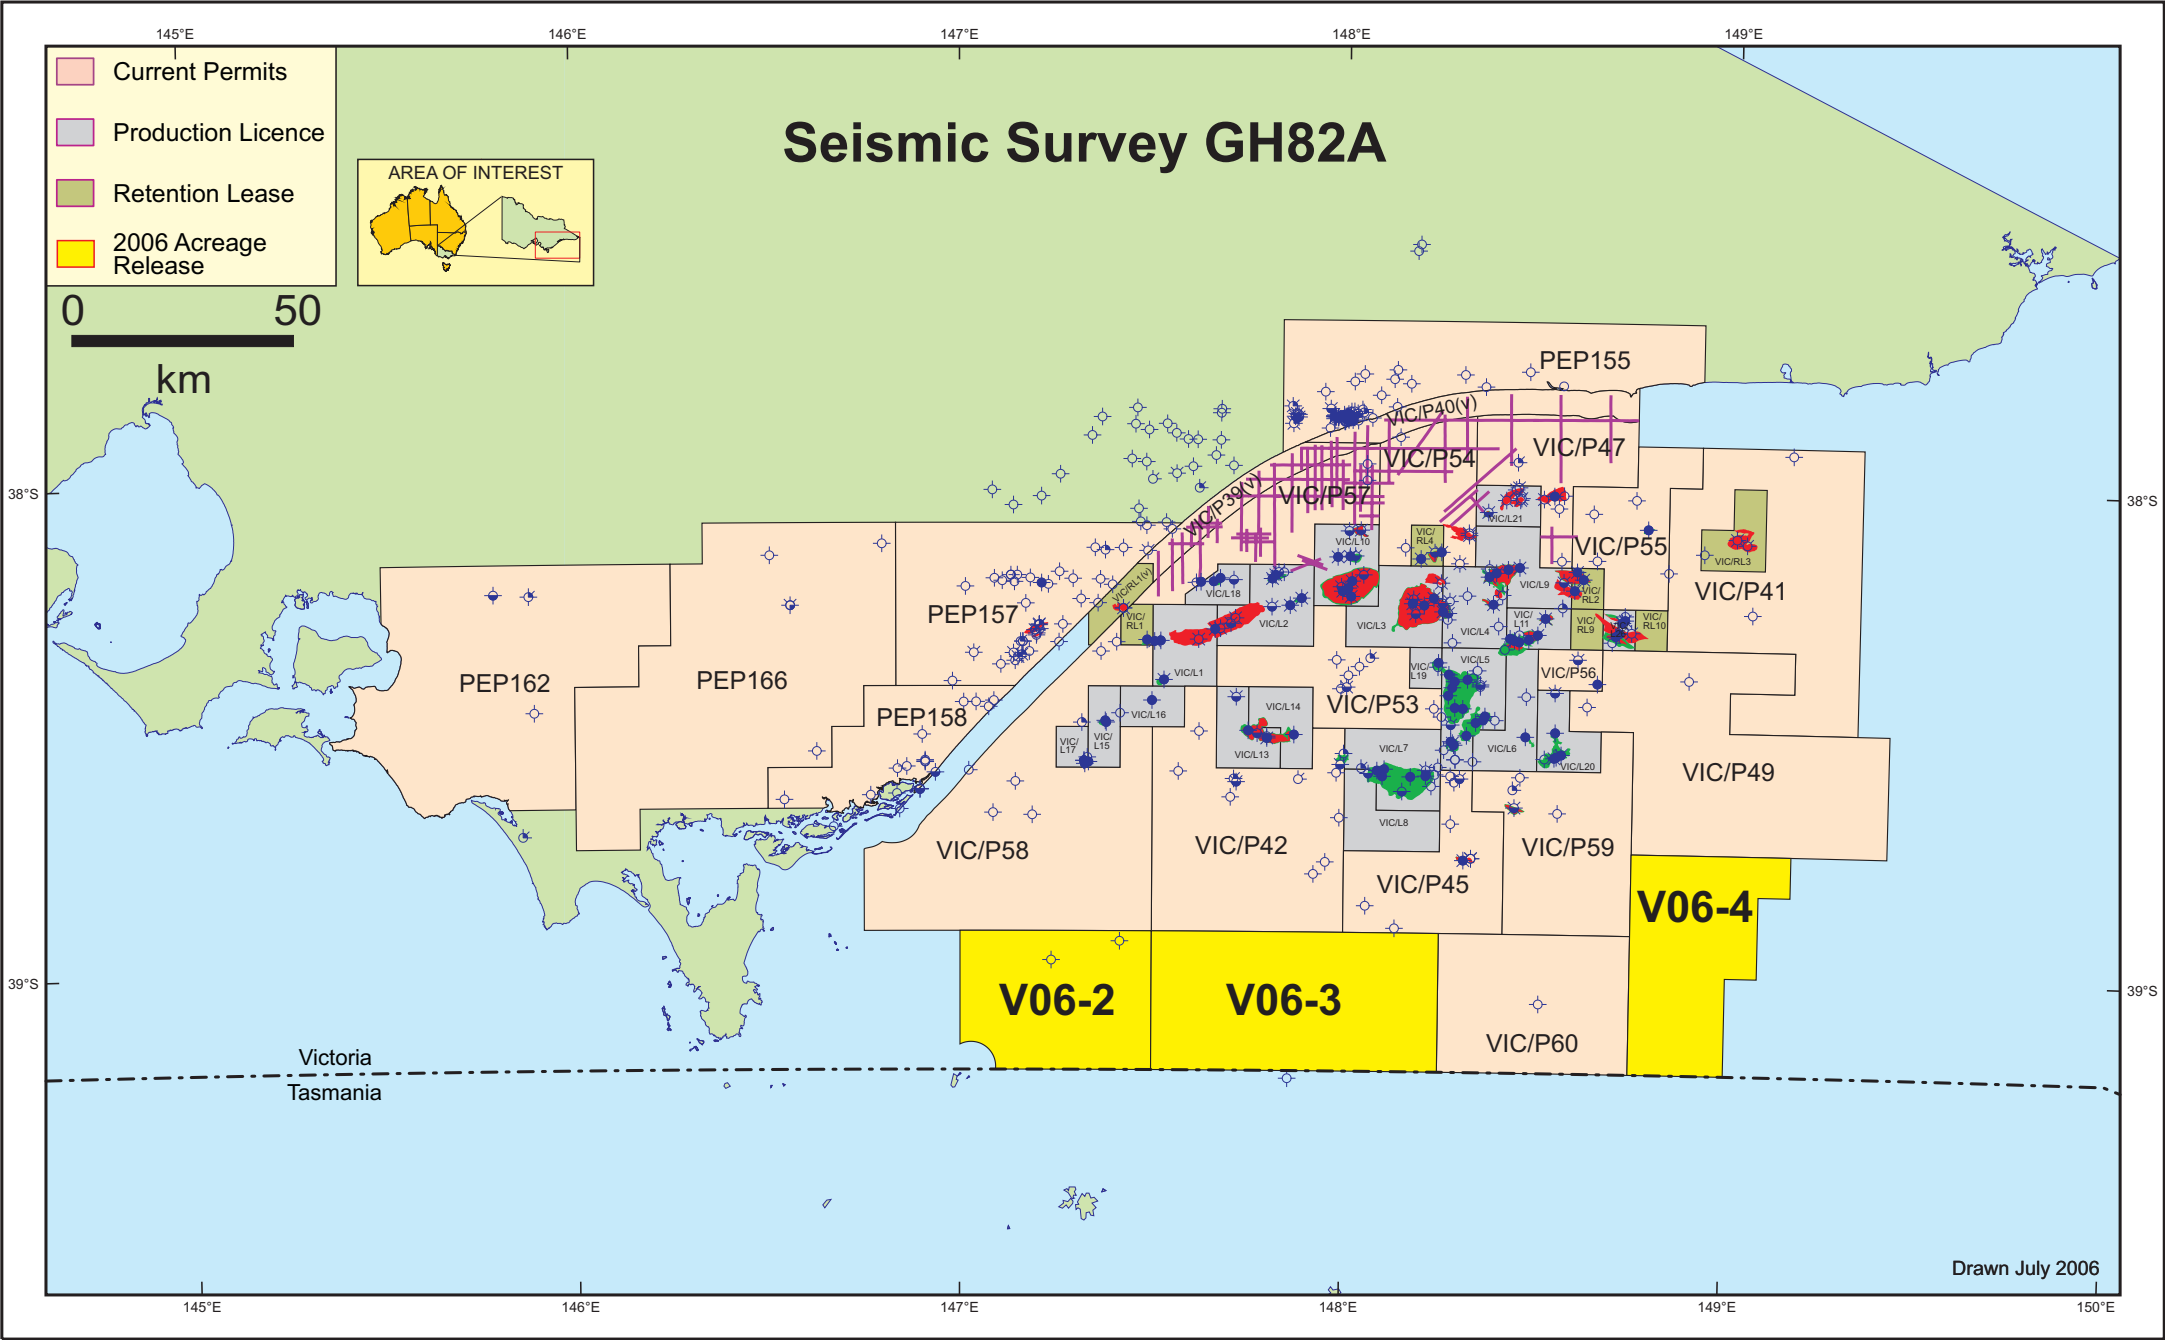

Seismic Survey GH82A

- Current Permits
- Production Licence
- Retention Lease
- 2006 Acreage Release

Drawn July 2006