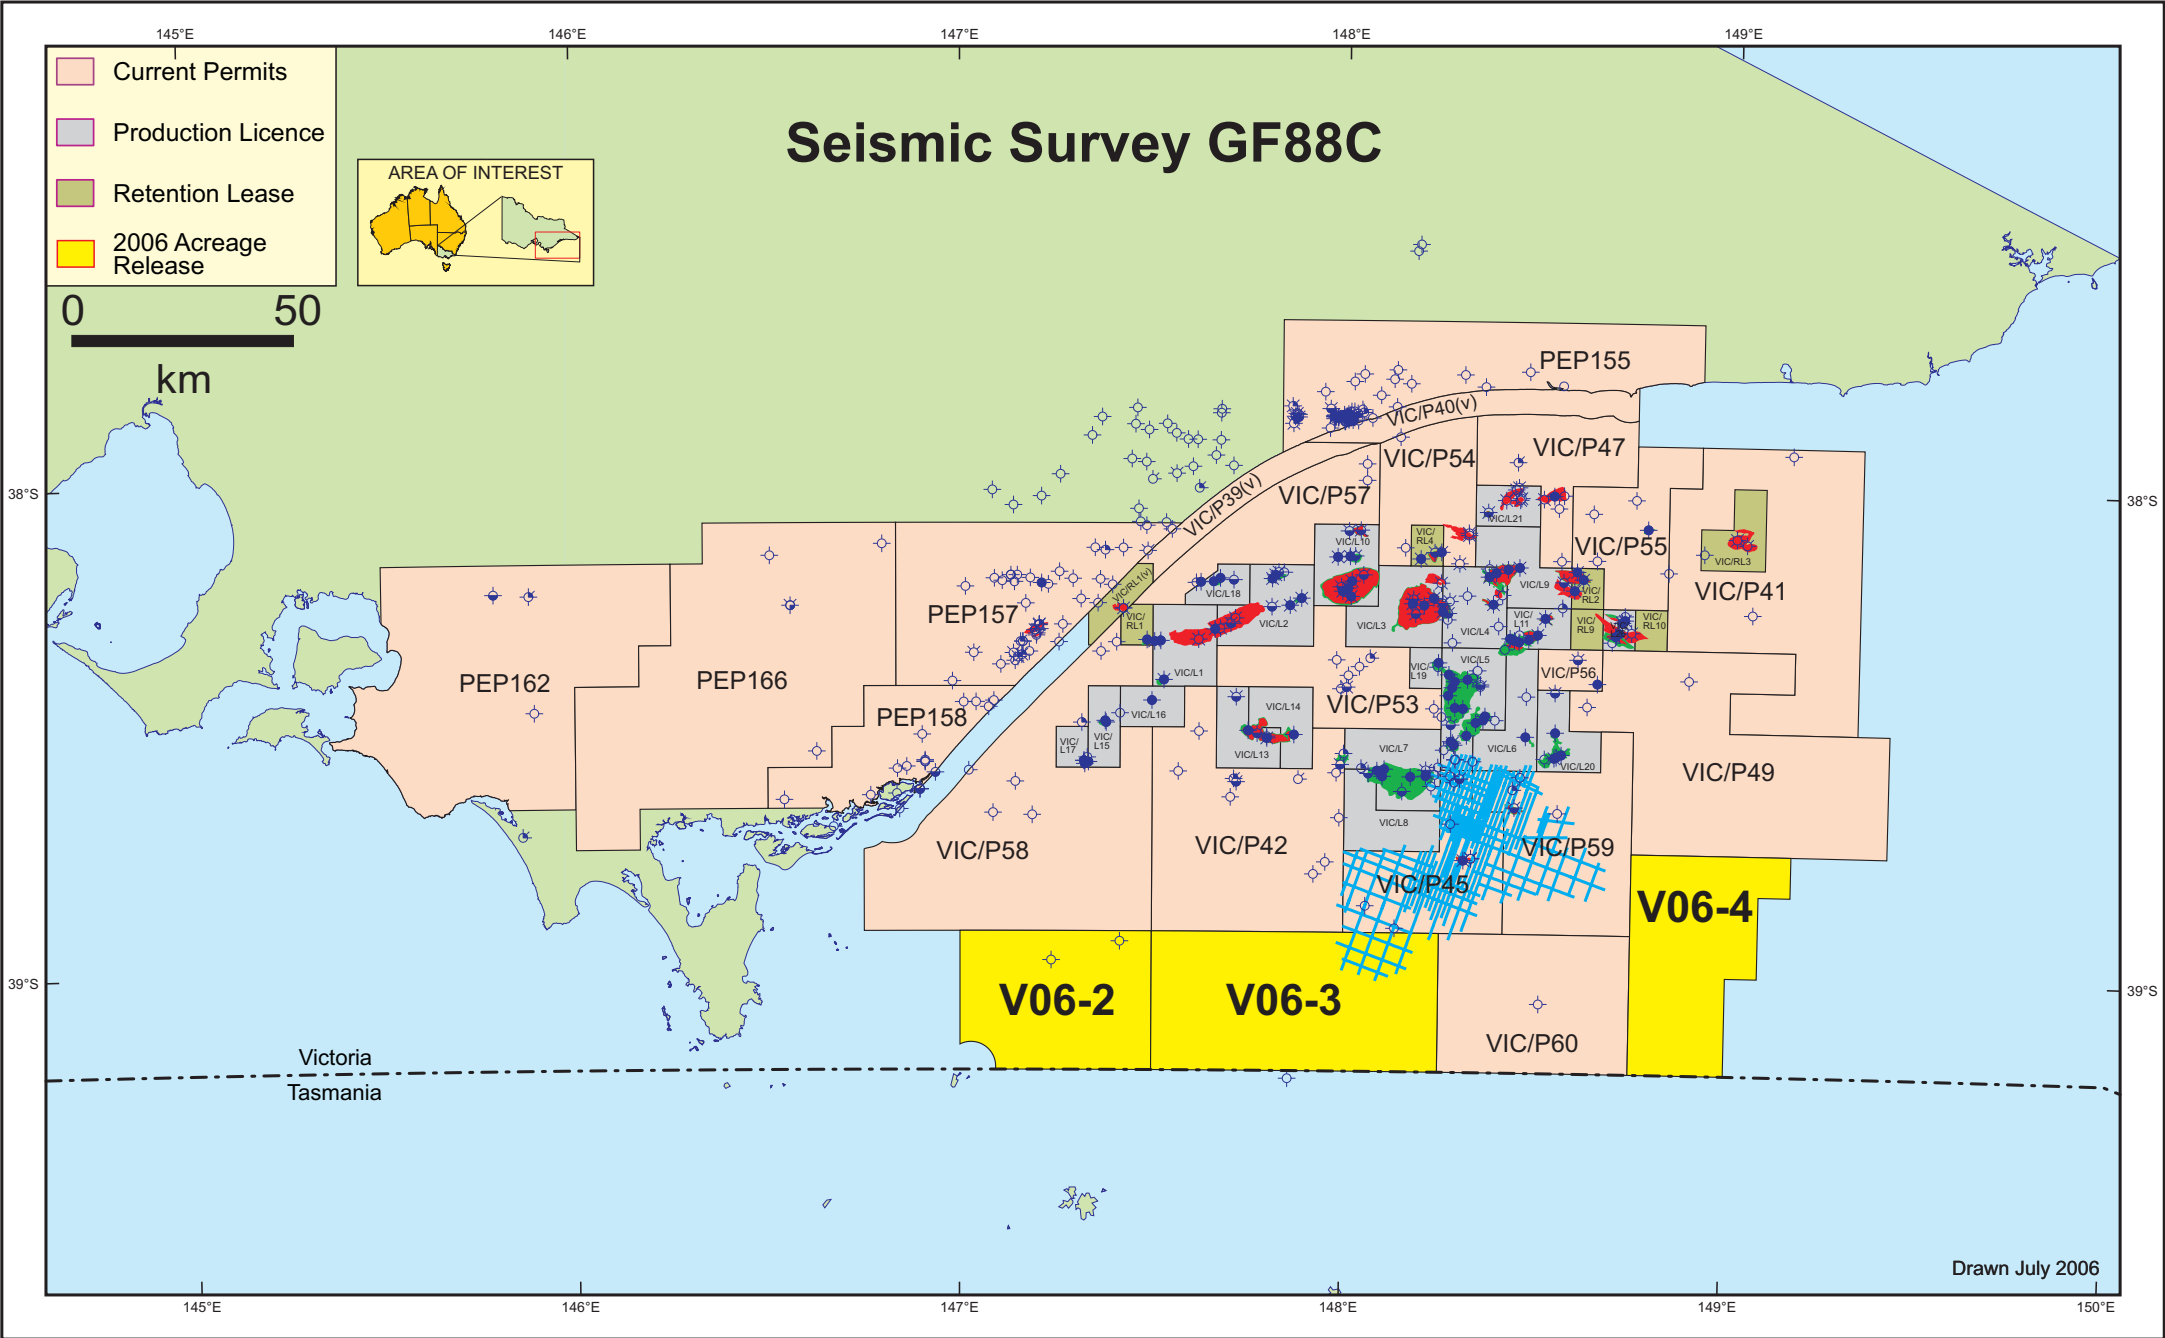

Seismic Survey GF88C

- Current Permits
- Production Licence
- Retention Lease
- 2006 Acreage Release

0 50
km

Drawn July 2006