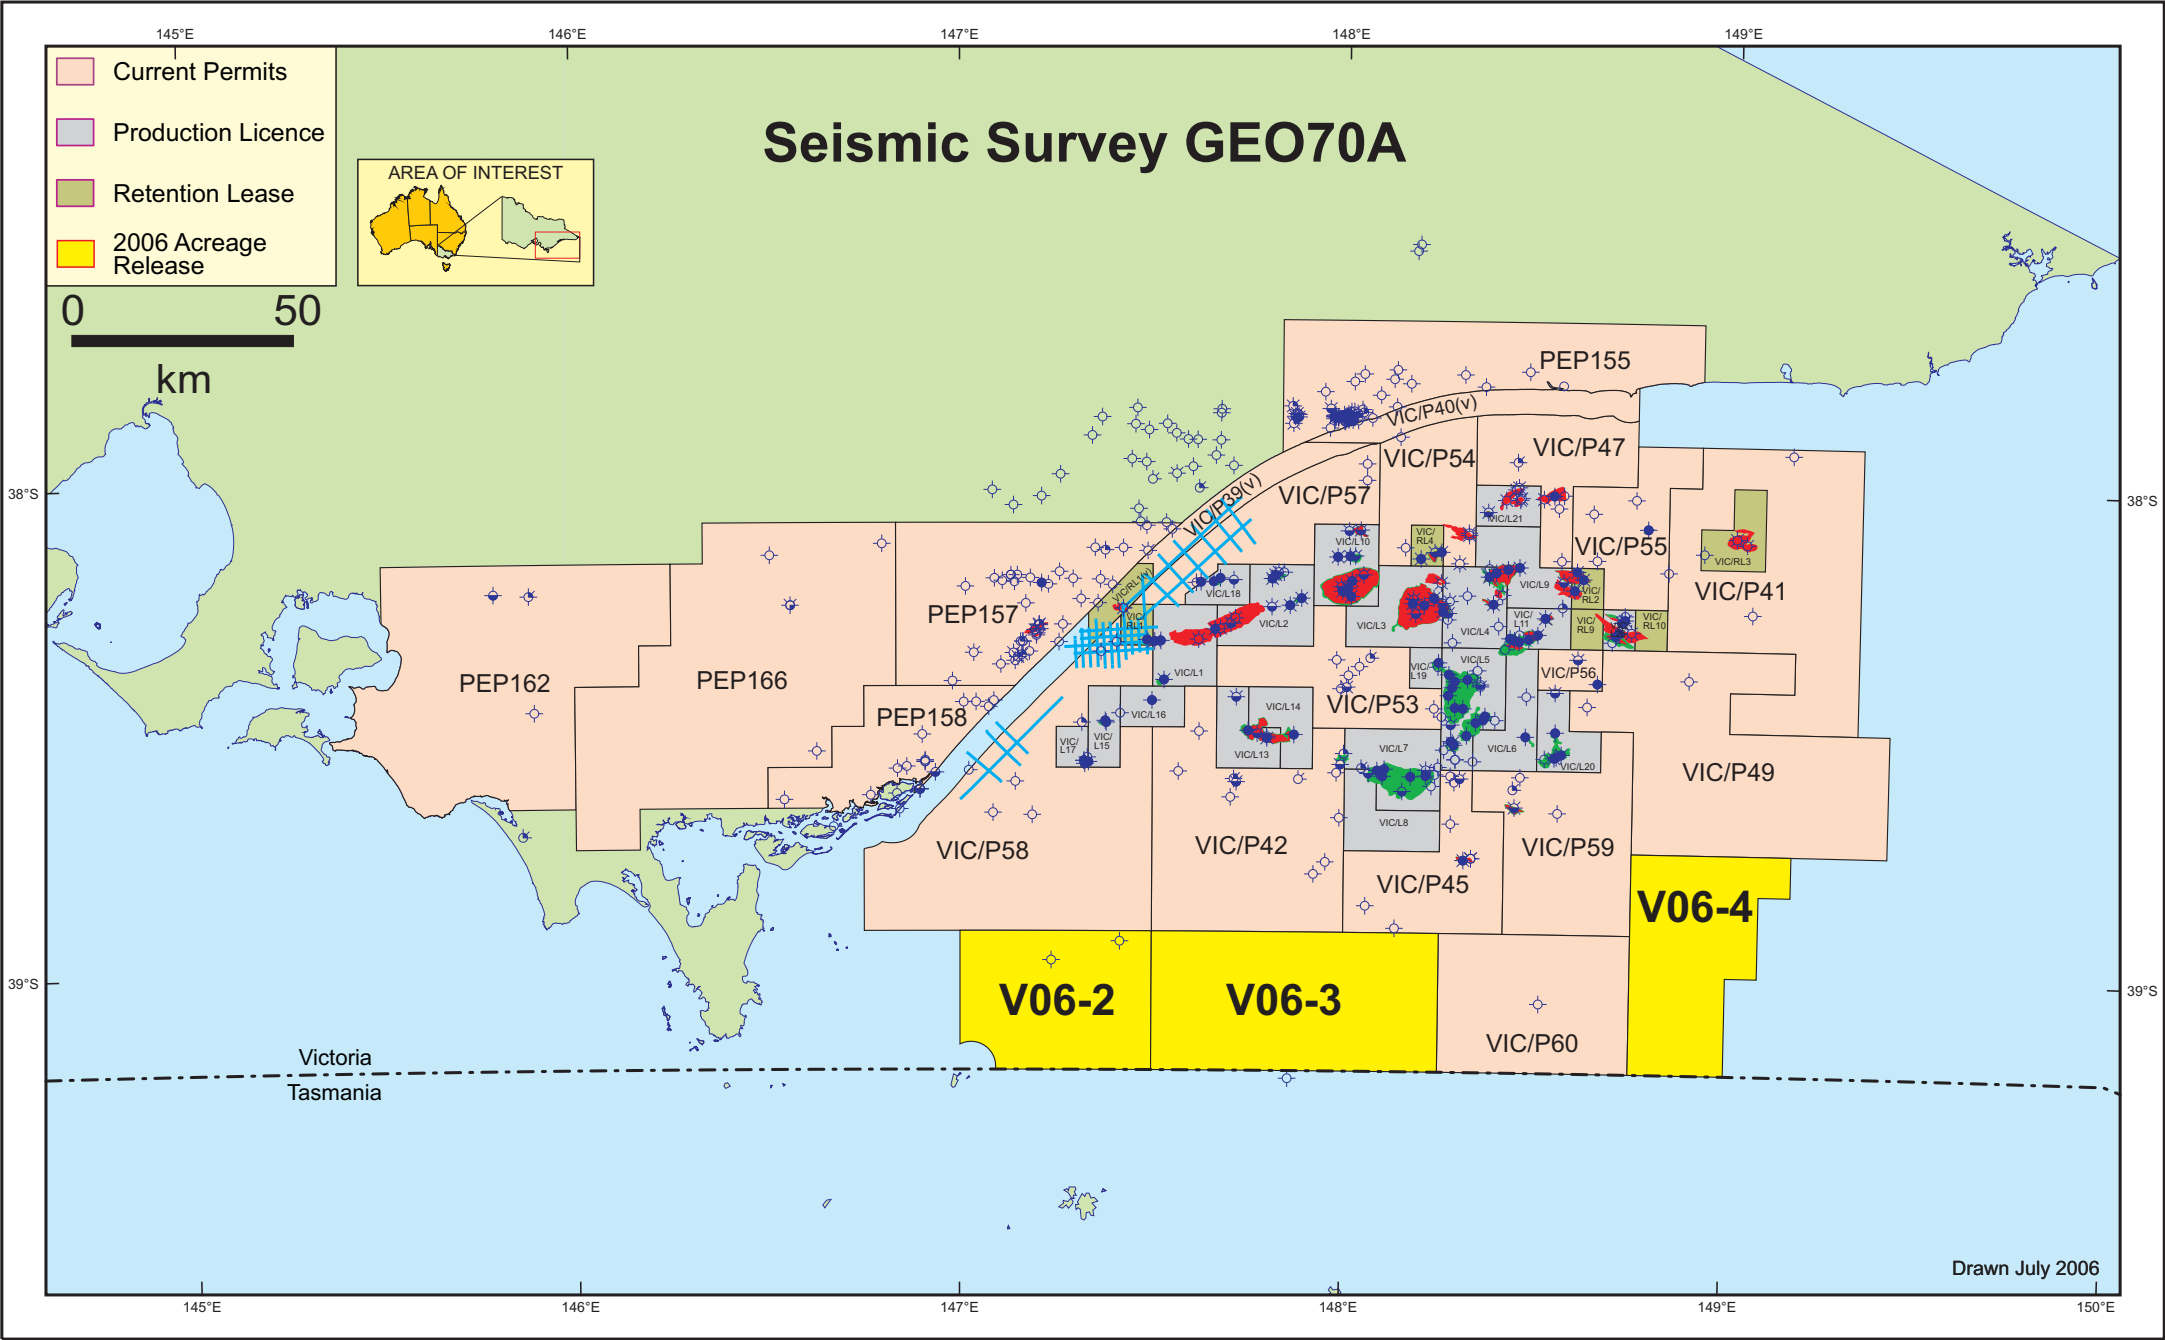

Seismic Survey GEO70A

- Current Permits
- Production Licence
- Retention Lease
- 2006 Acreage Release

Drawn July 2006