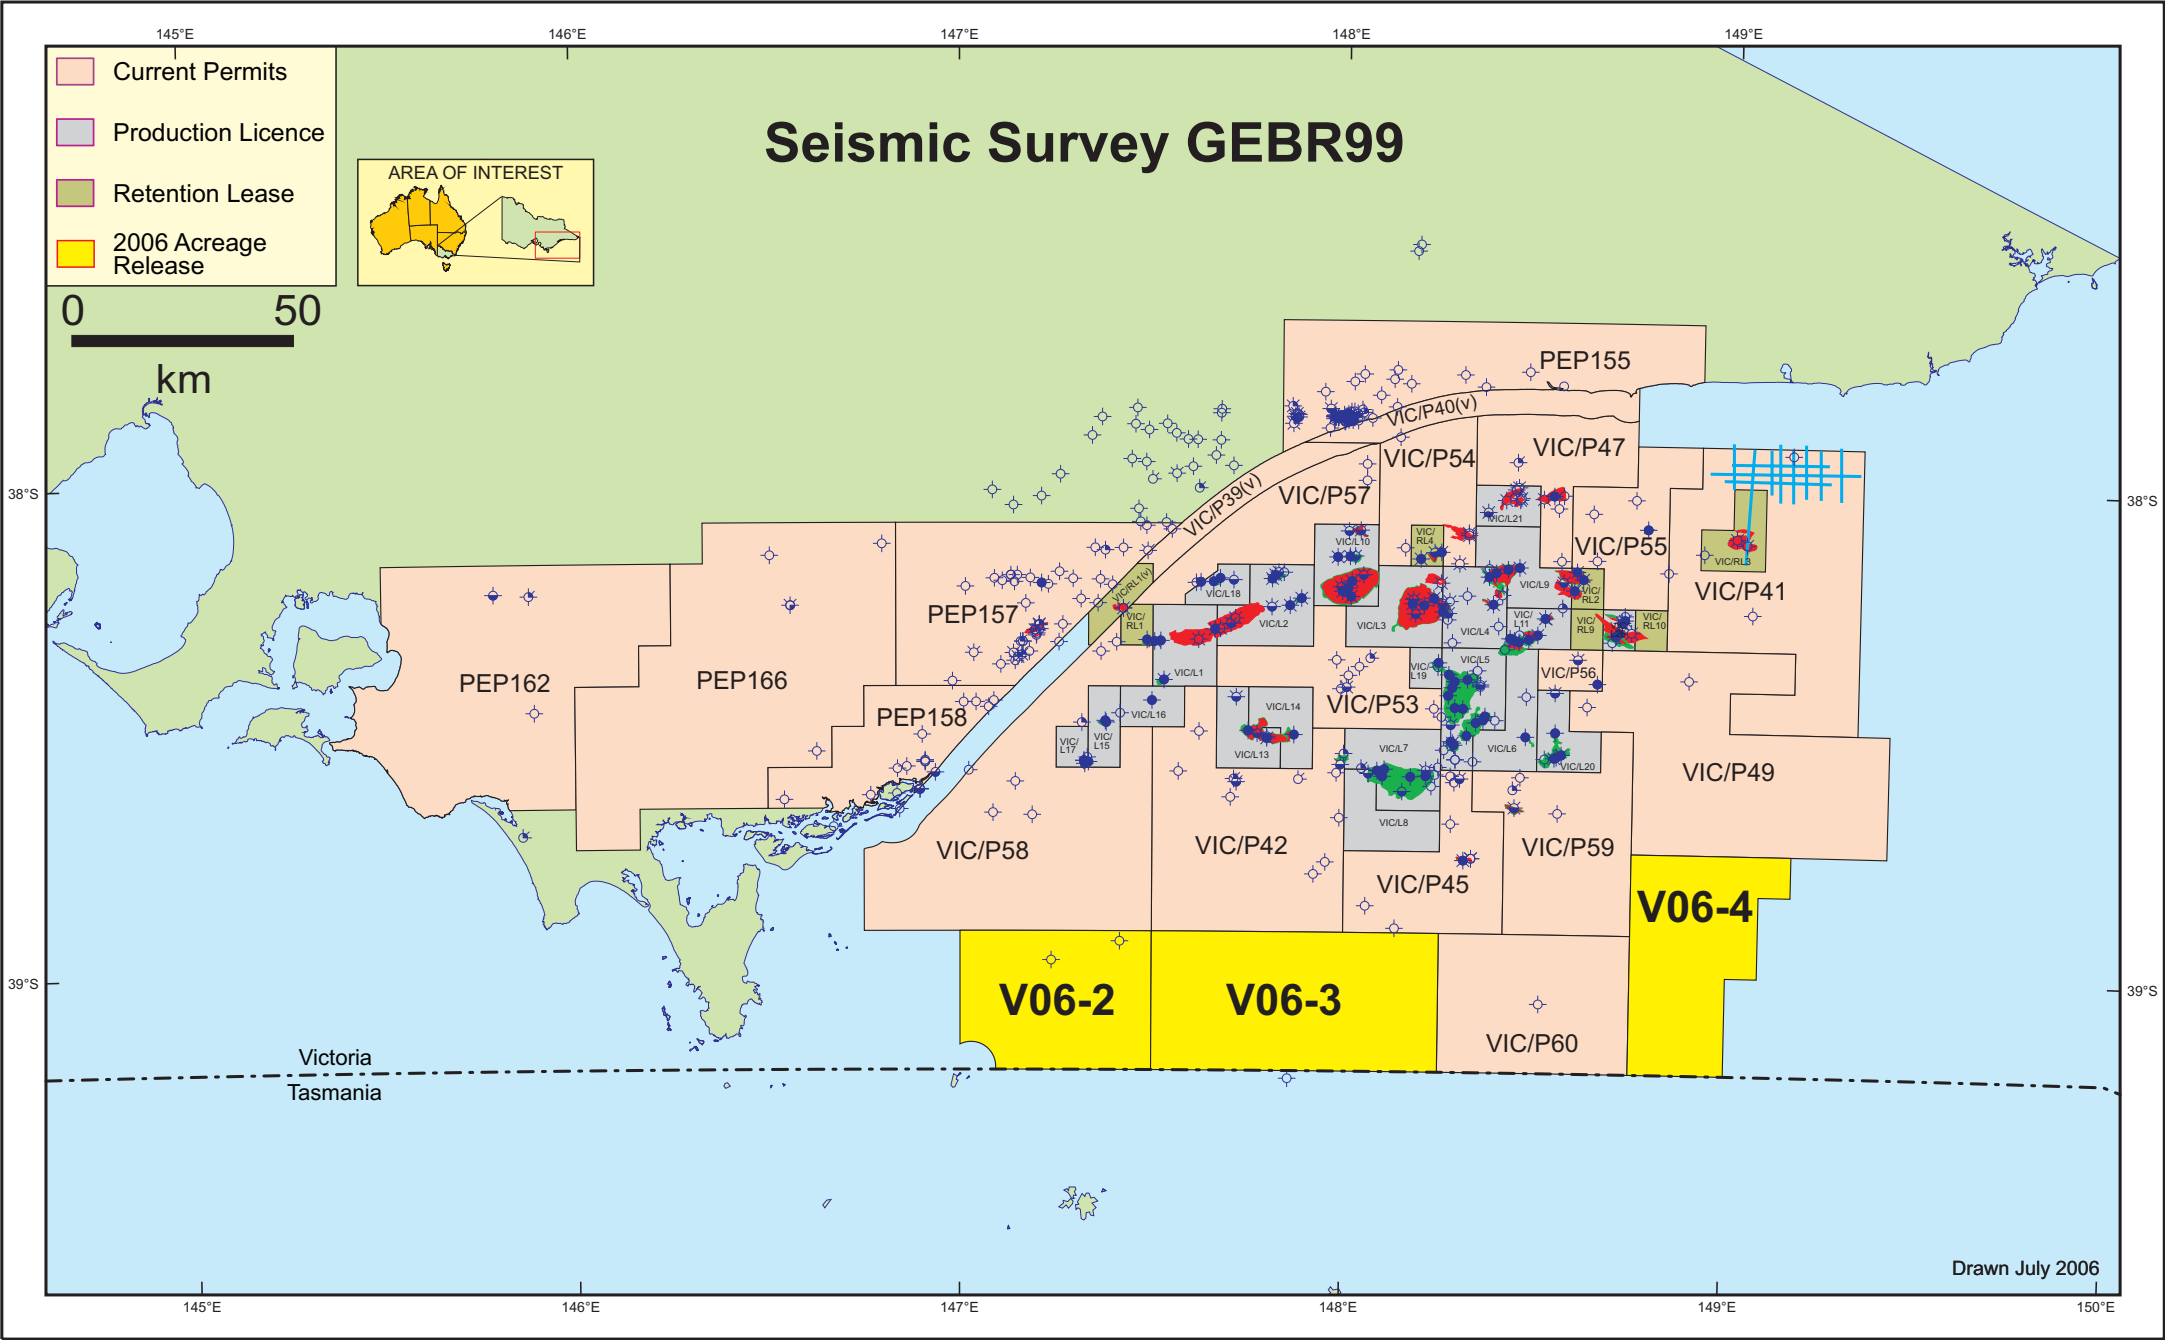

Seismic Survey GEBR99

- Current Permits
- Production Licence
- Retention Lease
- 2006 Acreage Release

Drawn July 2006