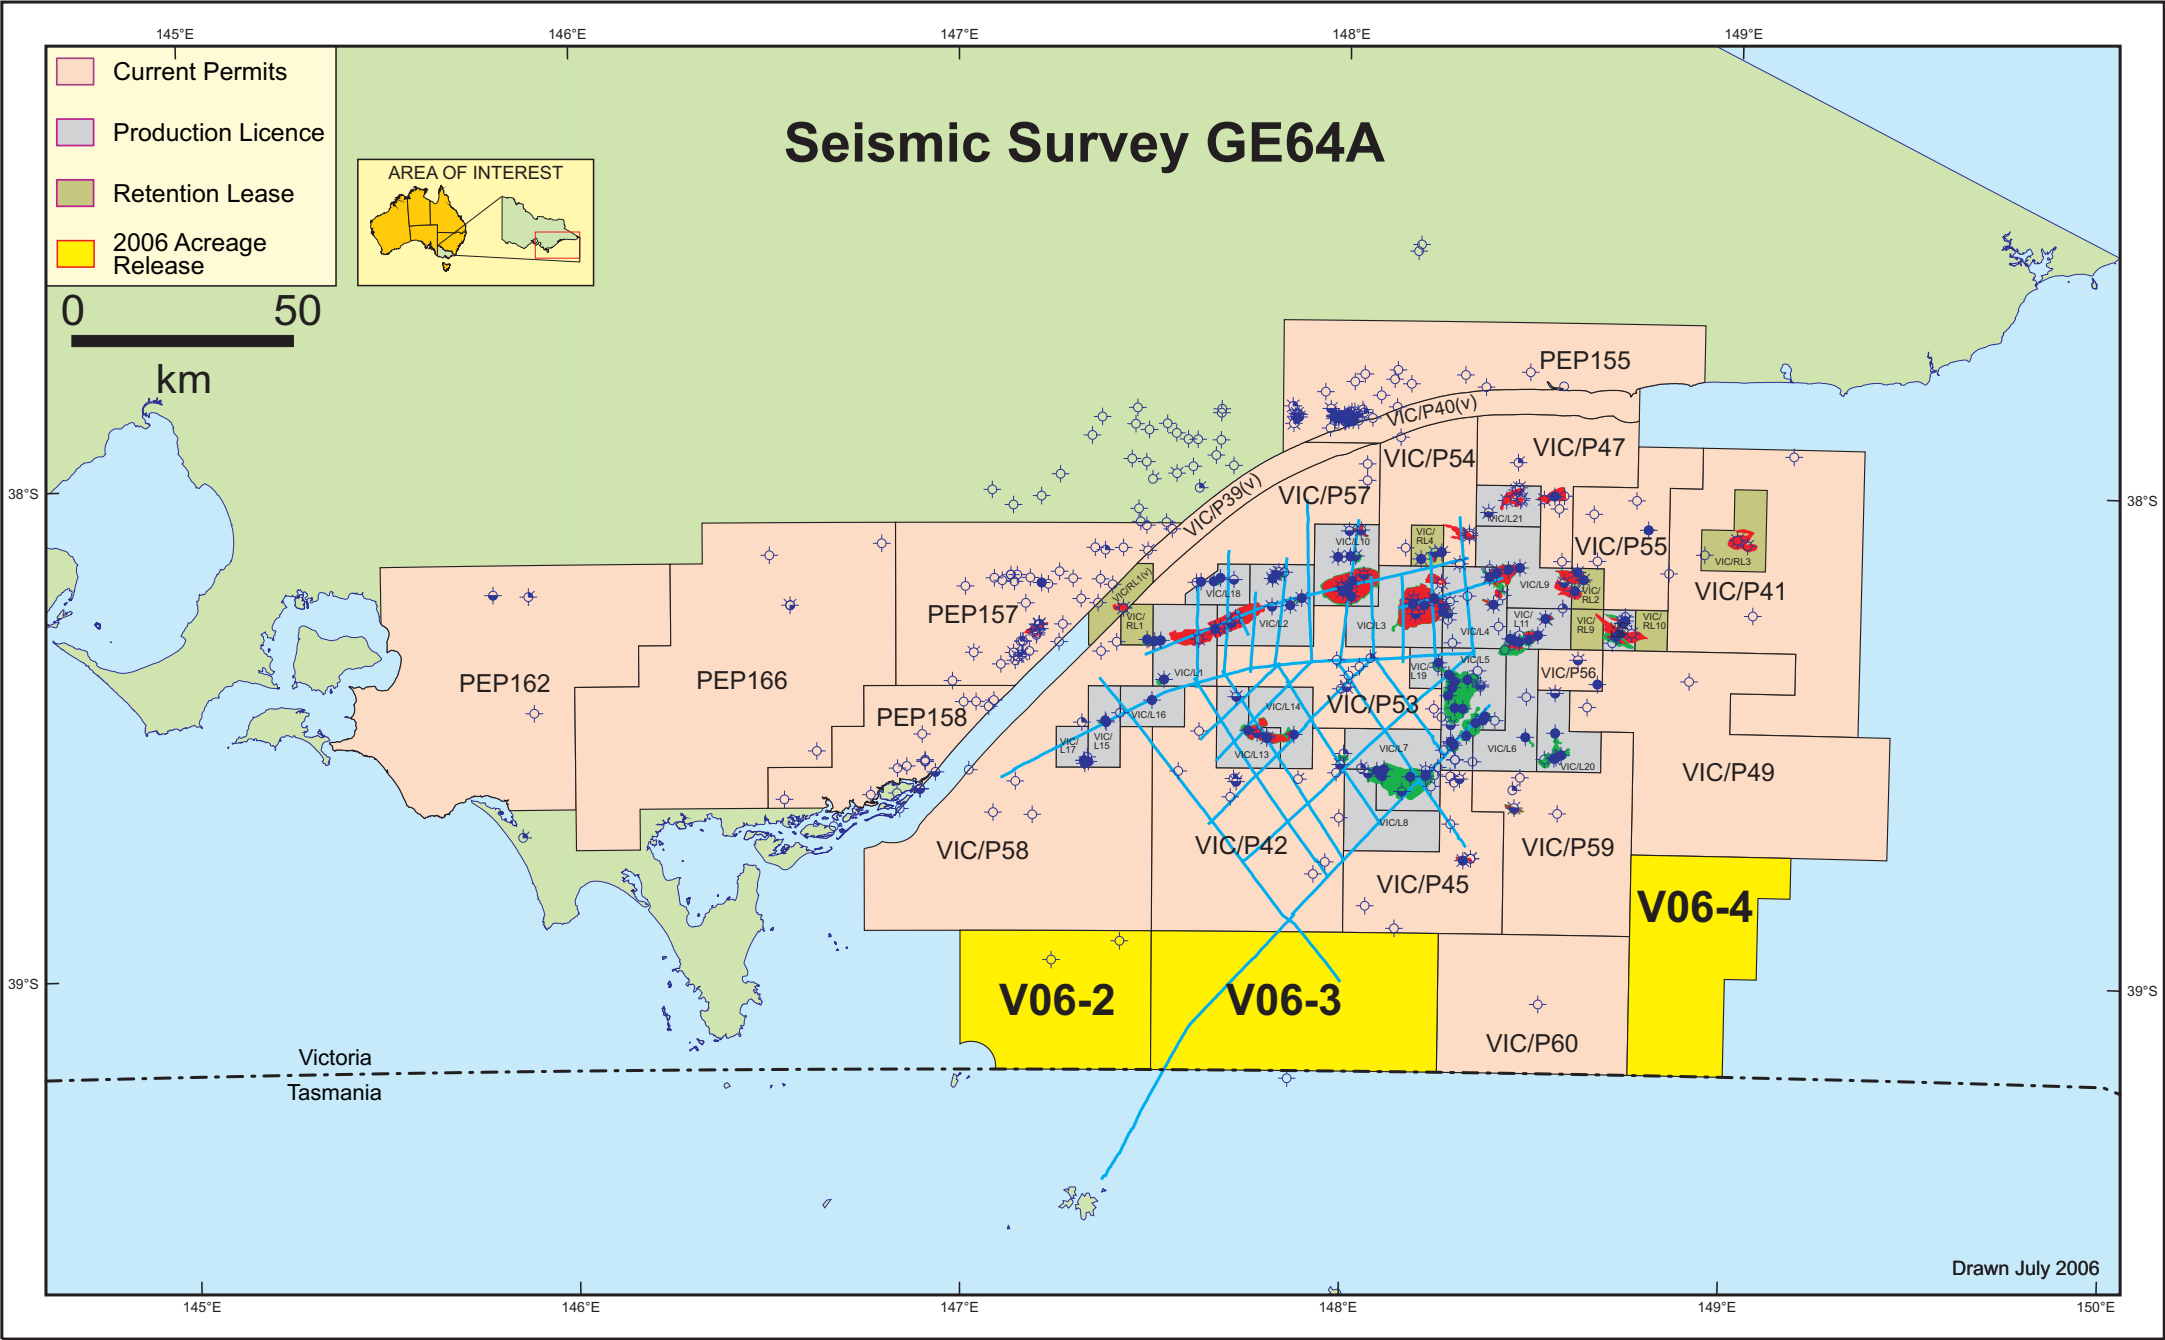

# Seismic Survey GE64A

- Current Permits
- Production Licence
- Retention Lease
- 2006 Acreage Release

Drawn July 2006