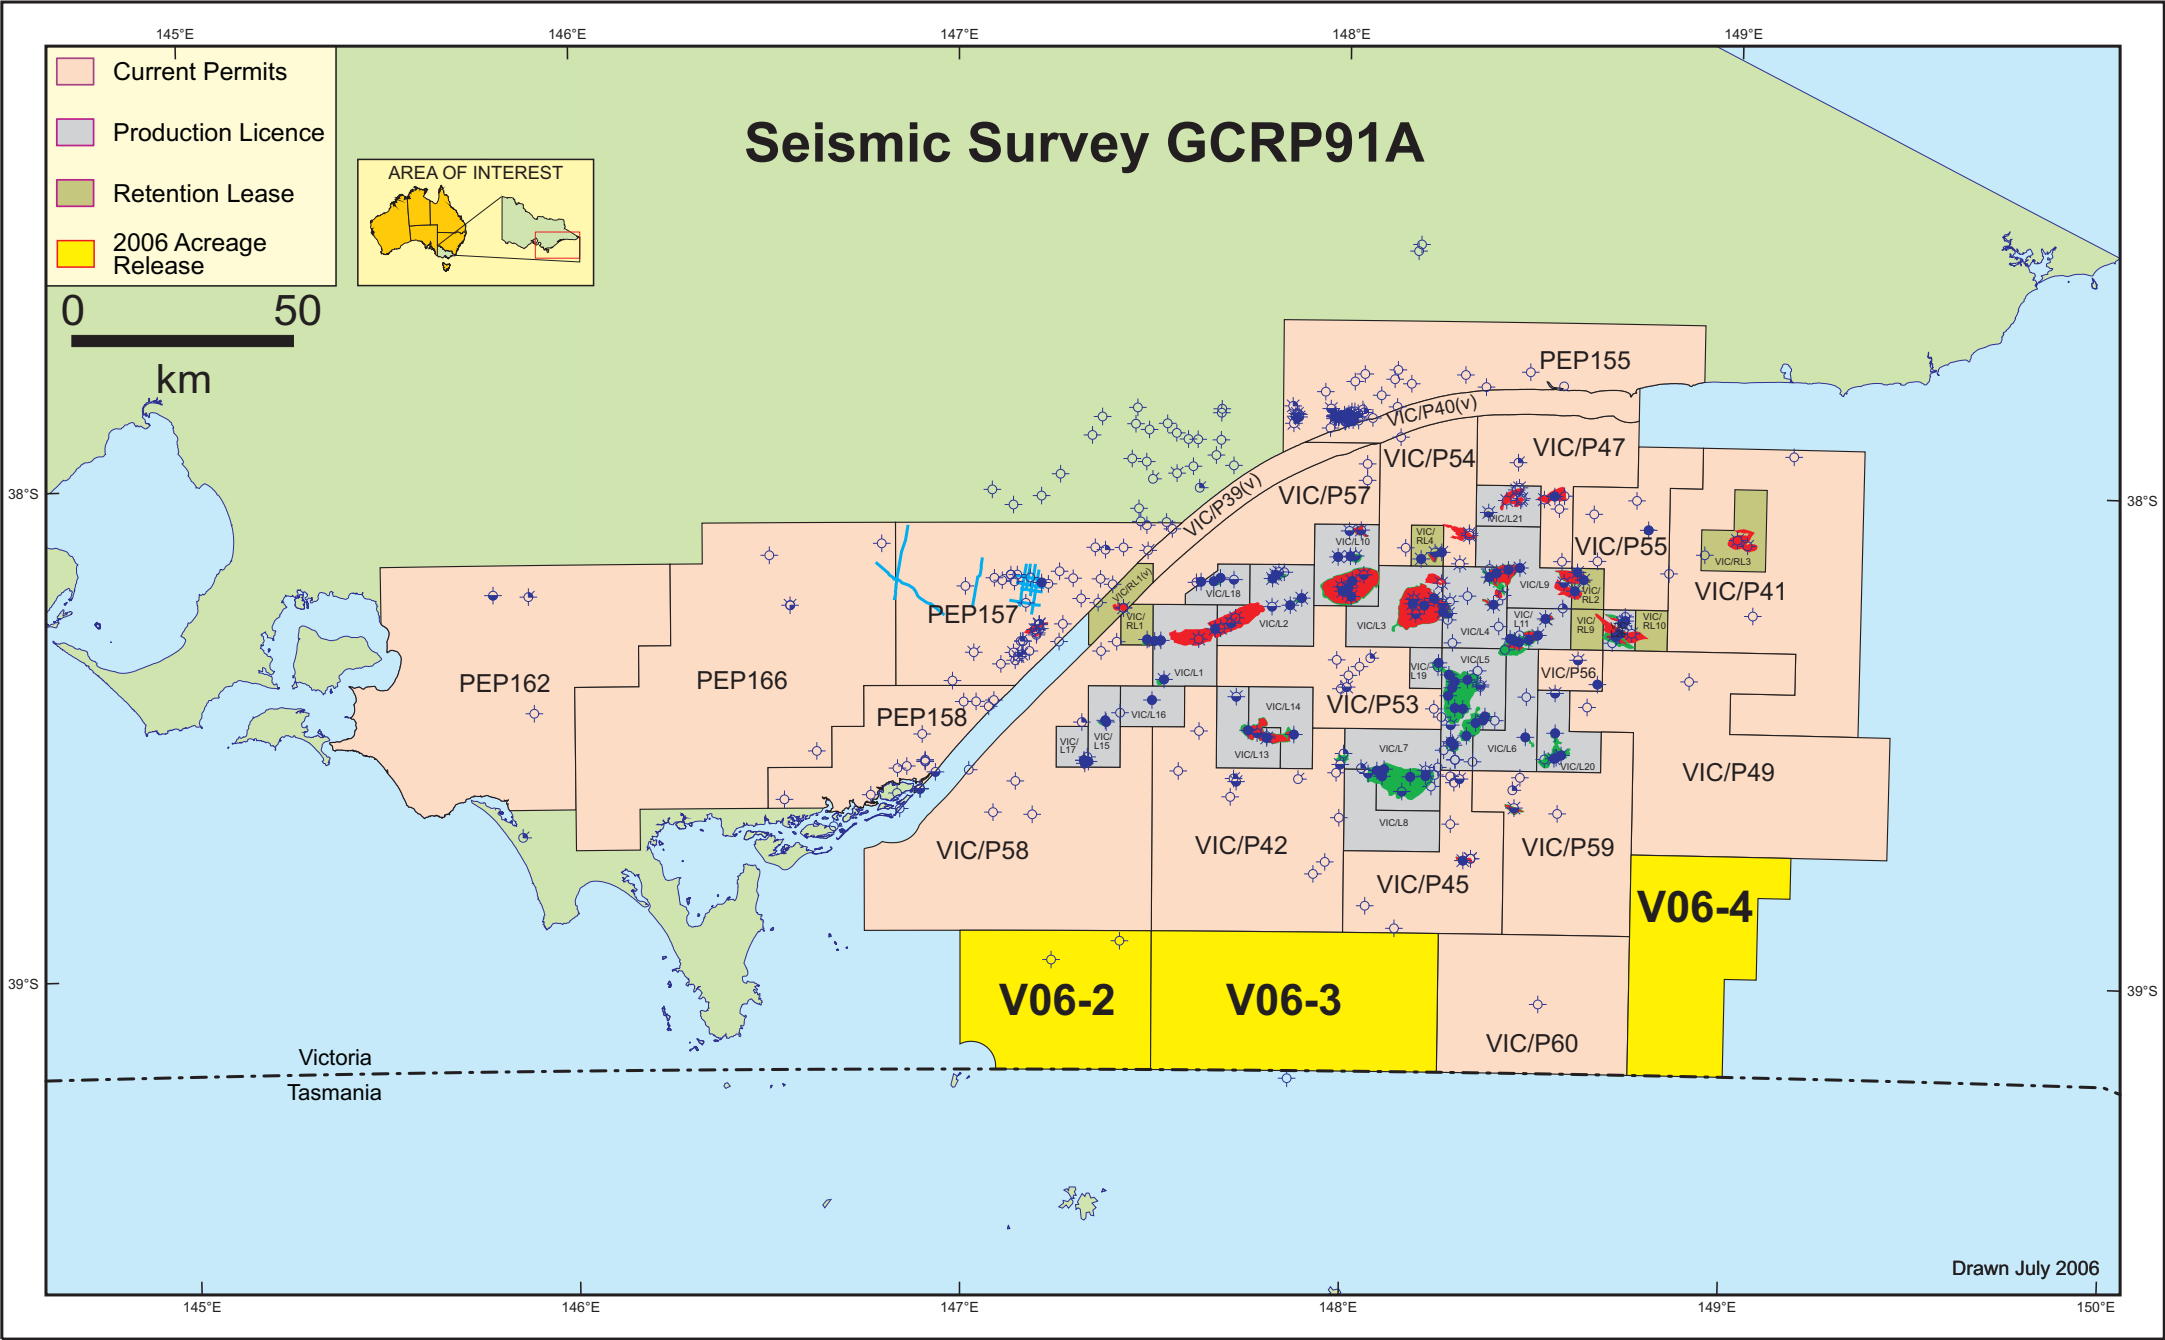

Seismic Survey GCRP91A

- Current Permits
- Production Licence
- Retention Lease
- 2006 Acreage Release

Drawn July 2006