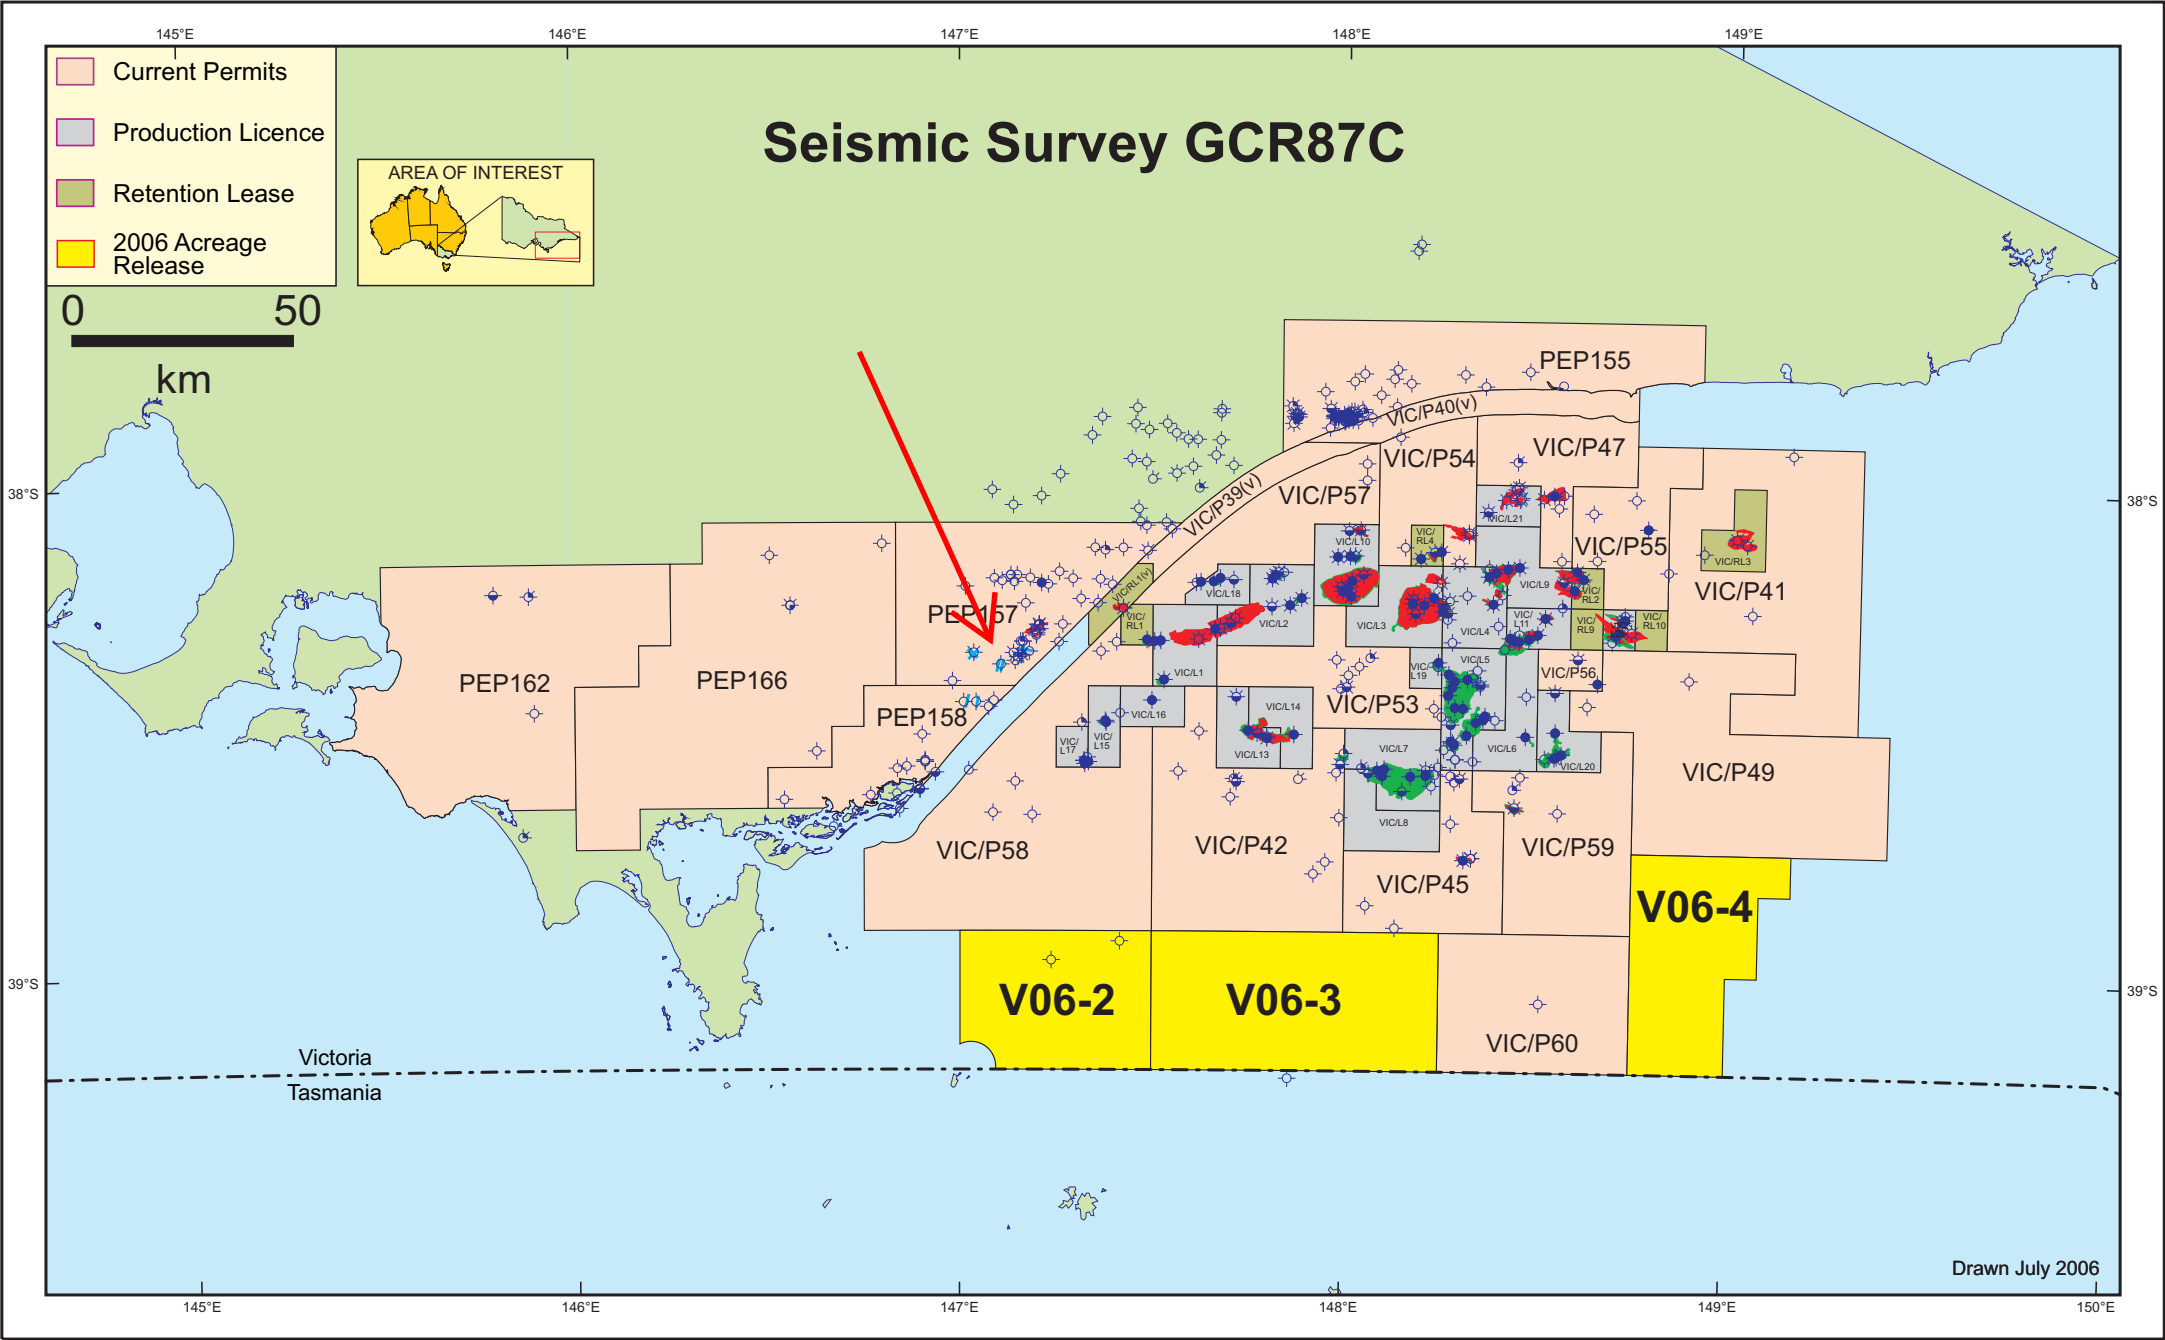

# Seismic Survey GCR87C

- Current Permits
- Production Licence
- Retention Lease
- 2006 Acreage Release

Drawn July 2006