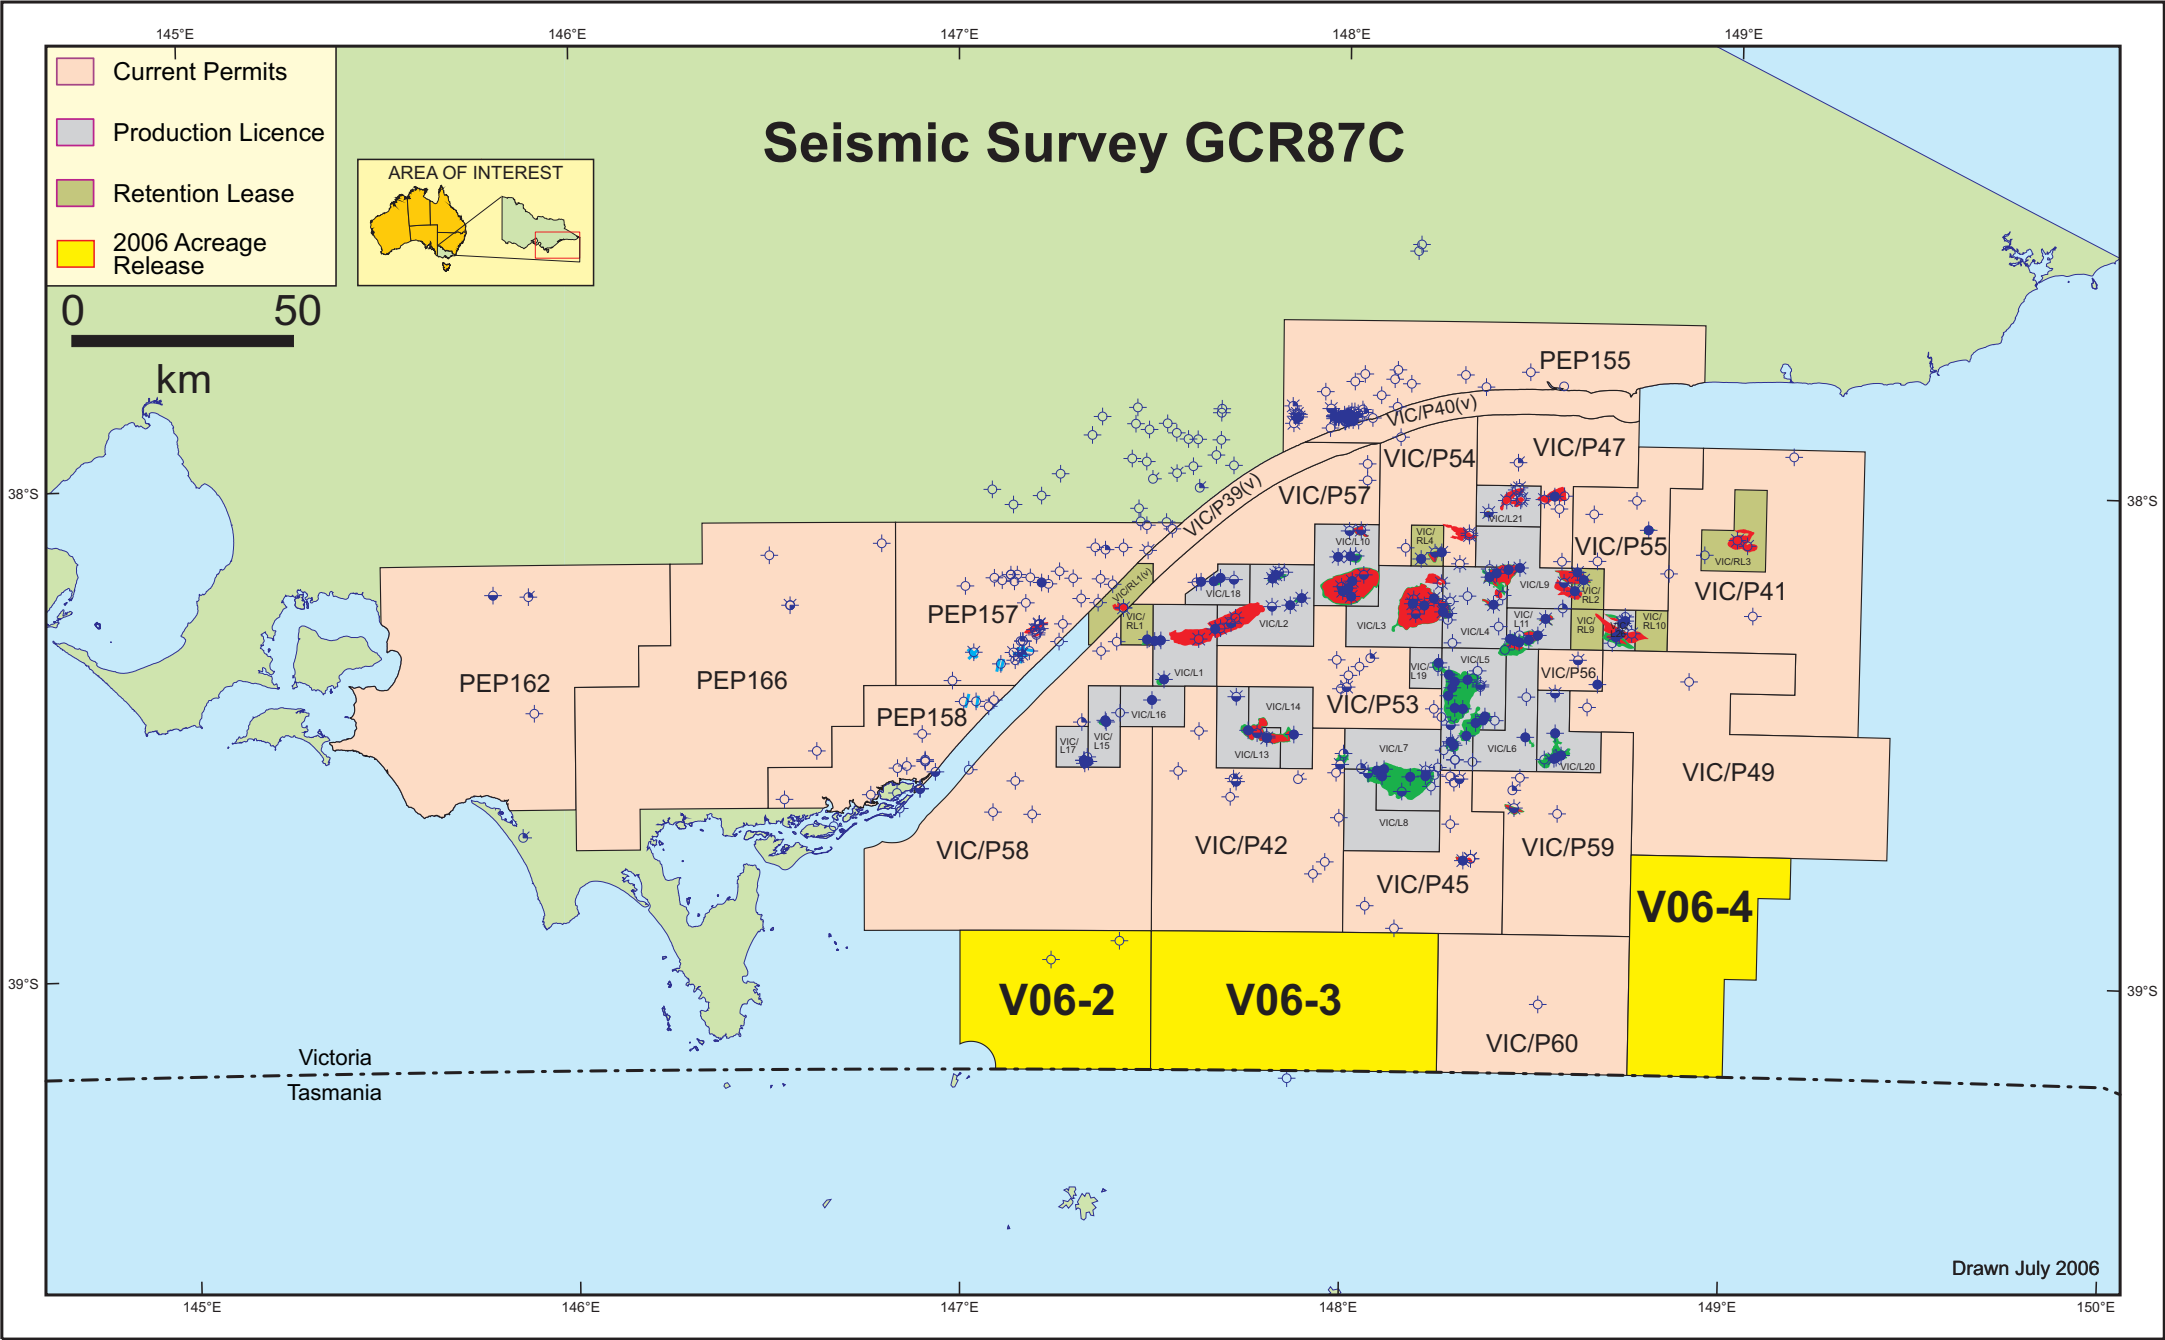

# Seismic Survey GCR87C

- Current Permits
- Production Licence
- Retention Lease
- 2006 Acreage Release

Drawn July 2006