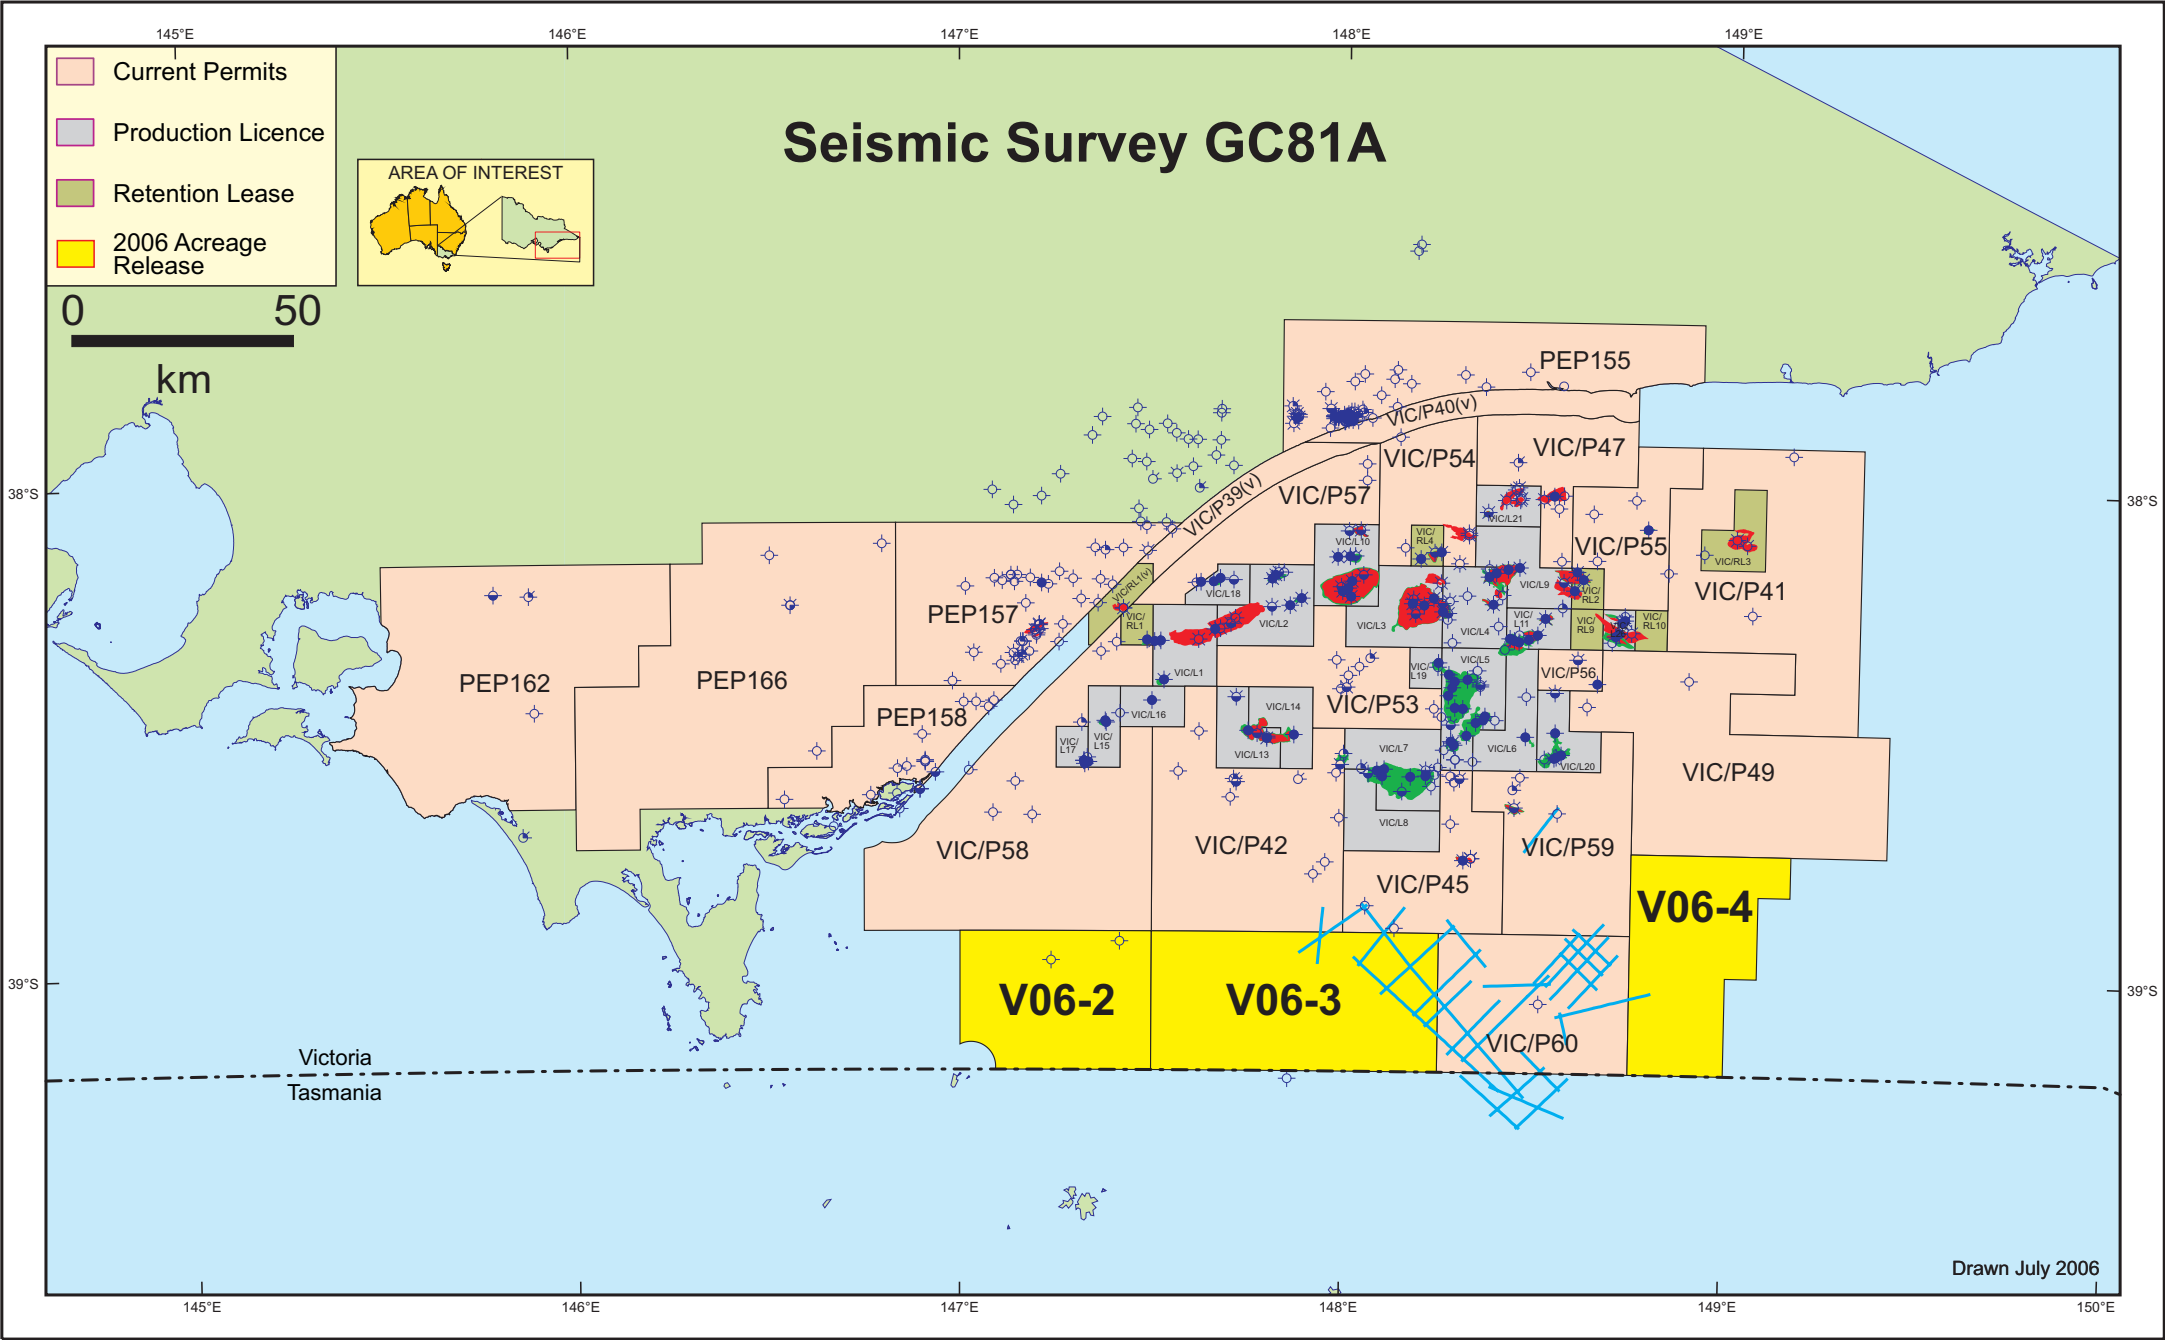

Seismic Survey GC81A

- Current Permits
- Production Licence
- Retention Lease
- 2006 Acreage Release

Drawn July 2006