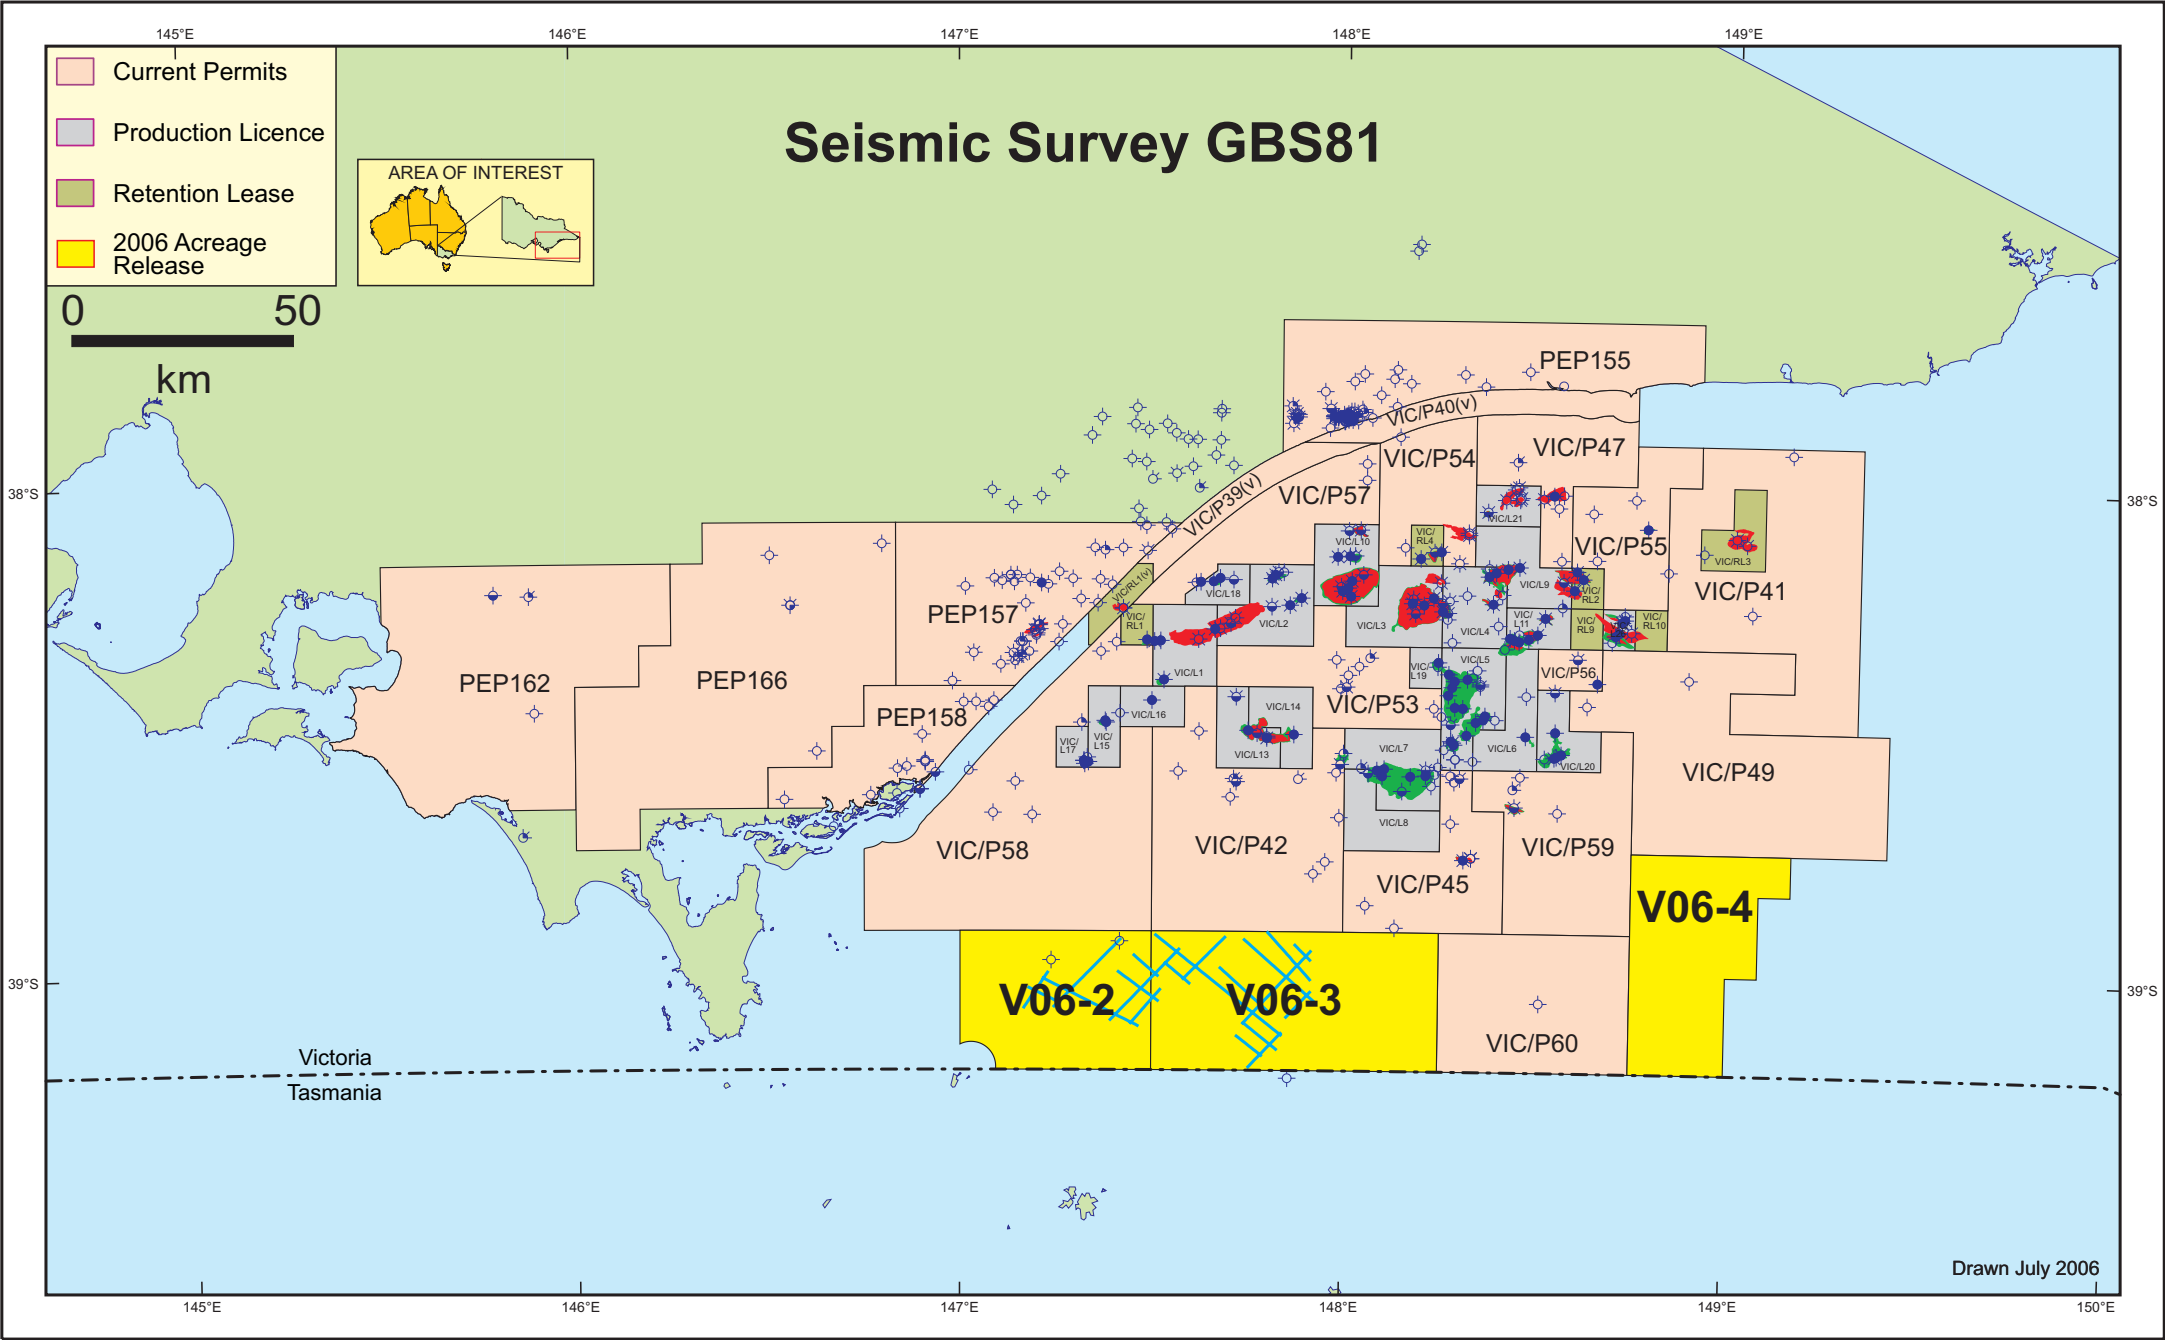

# Seismic Survey GBS81

- Current Permits
- Production Licence
- Retention Lease
- 2006 Acreage Release

Drawn July 2006