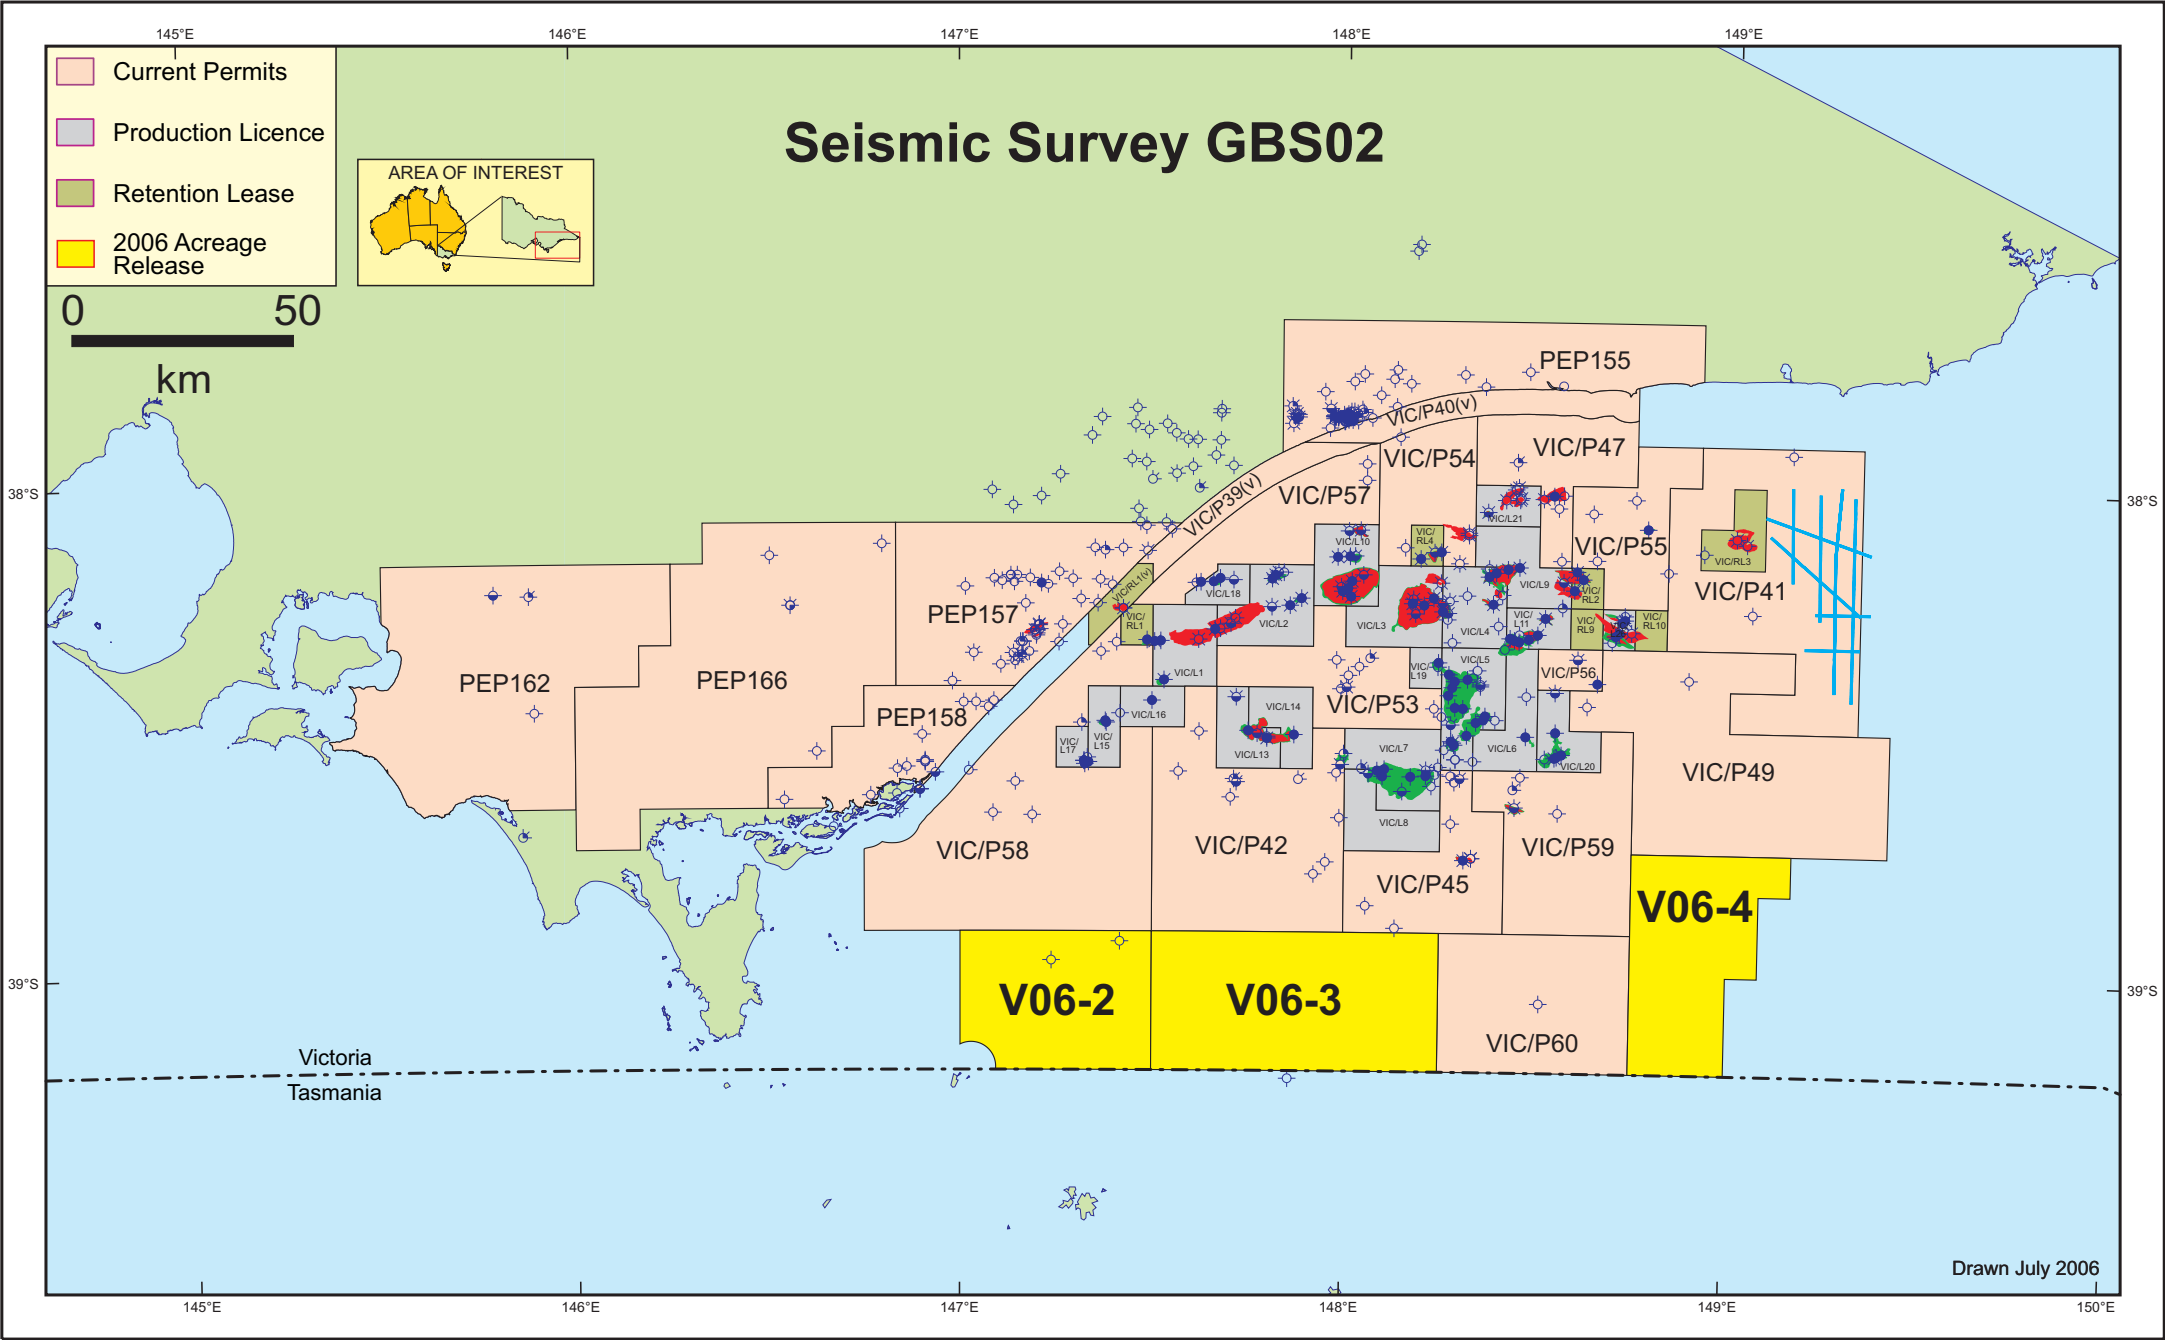

Seismic Survey GBS02

- Current Permits
- Production Licence
- Retention Lease
- 2006 Acreage Release

Drawn July 2006