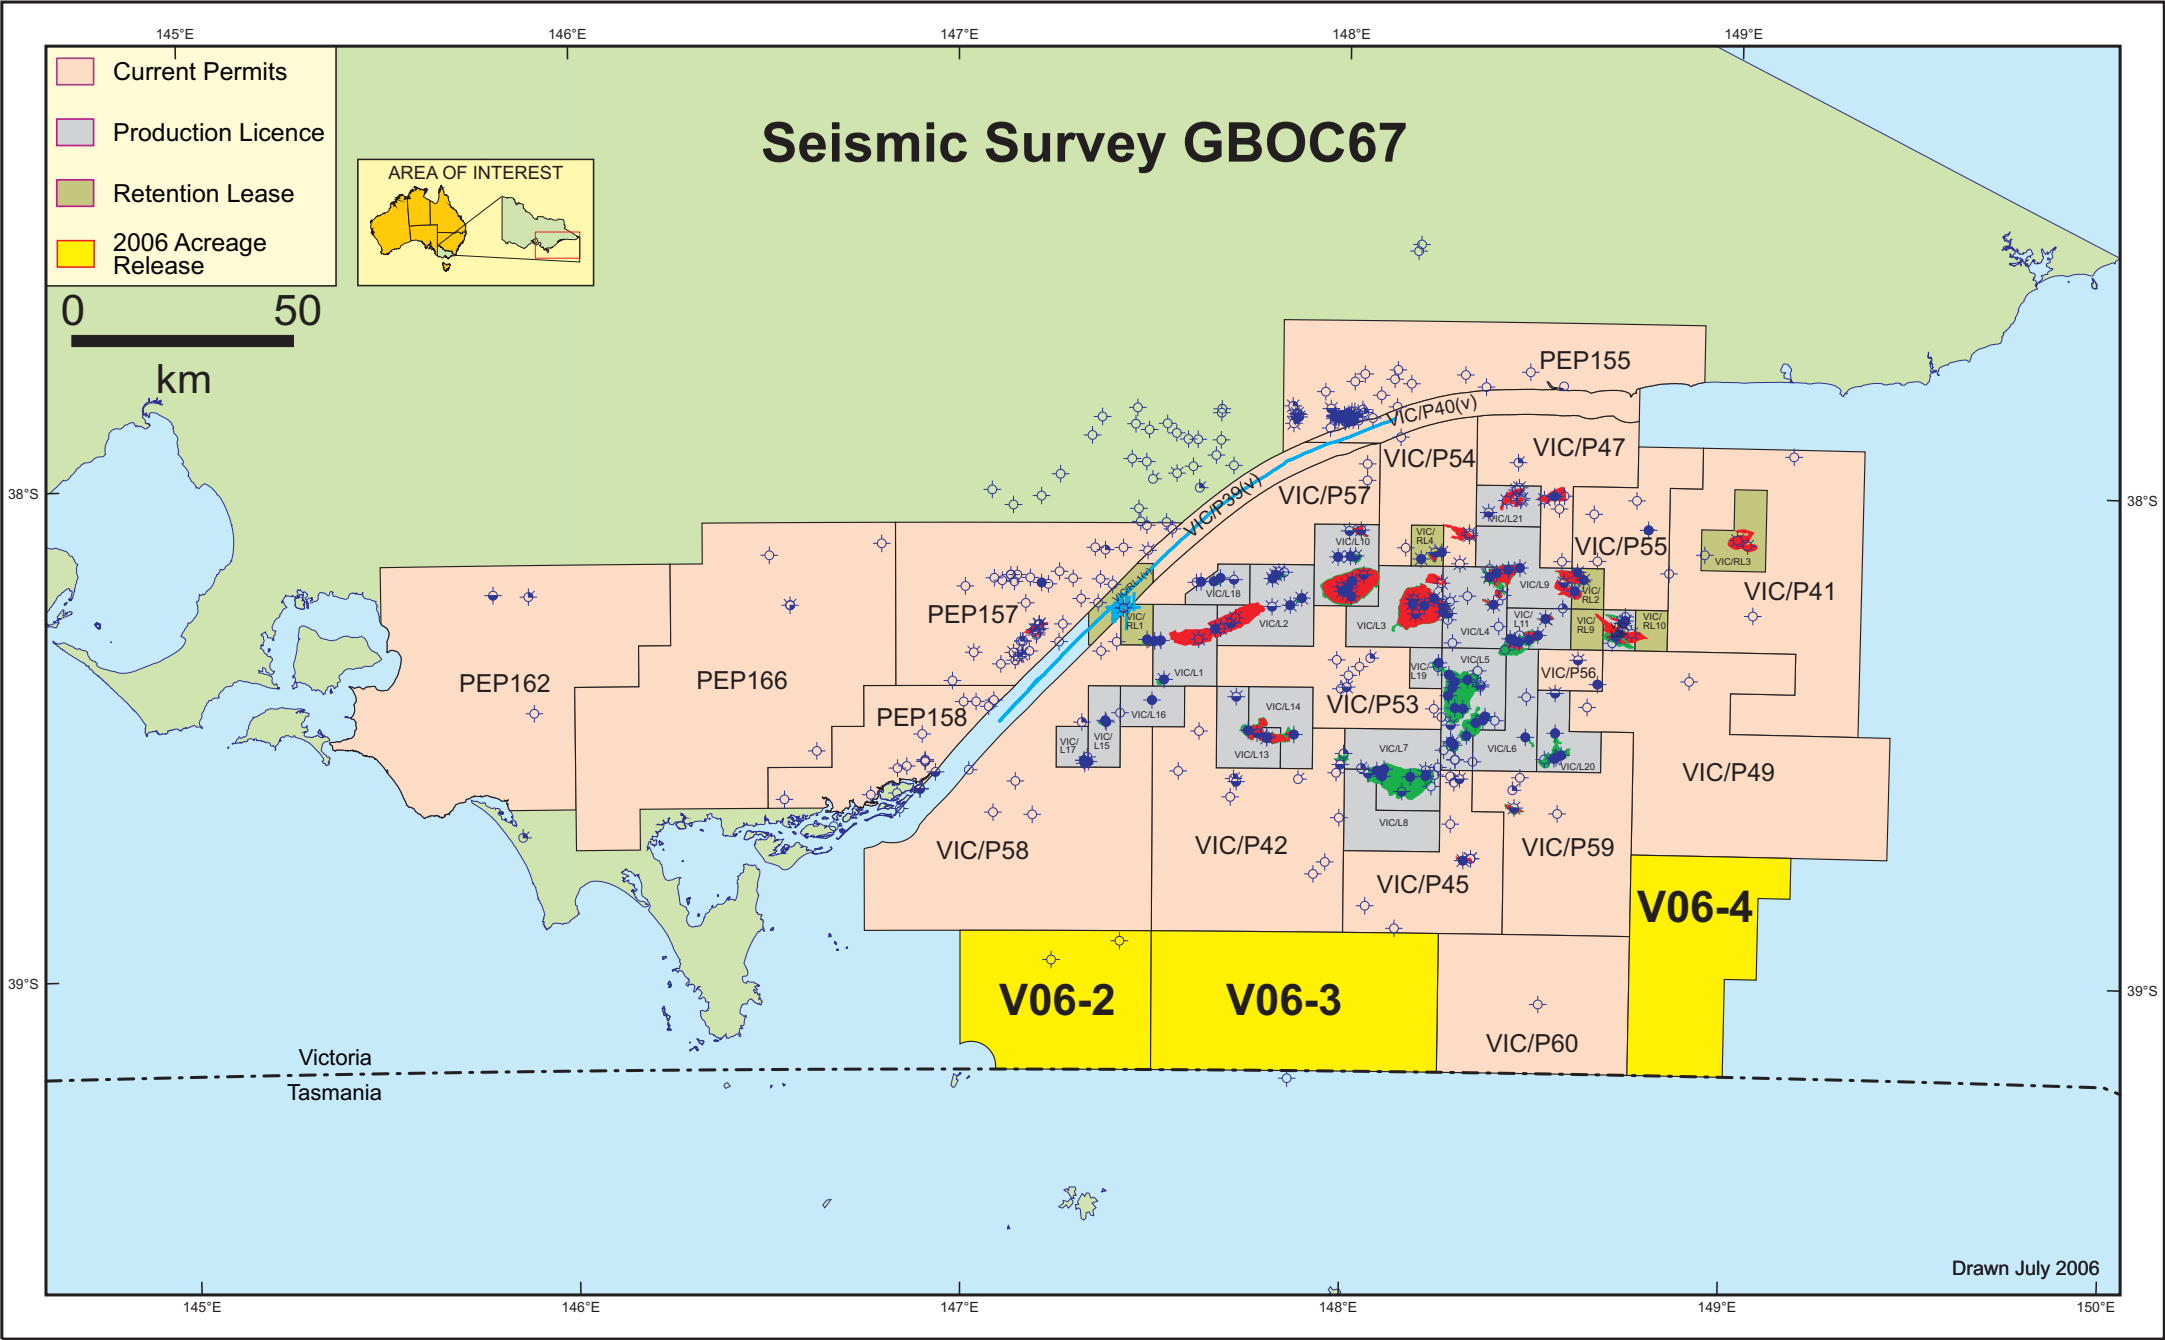

Seismic Survey GBOC67

- Current Permits
- Production Licence
- Retention Lease
- 2006 Acreage Release

Drawn July 2006