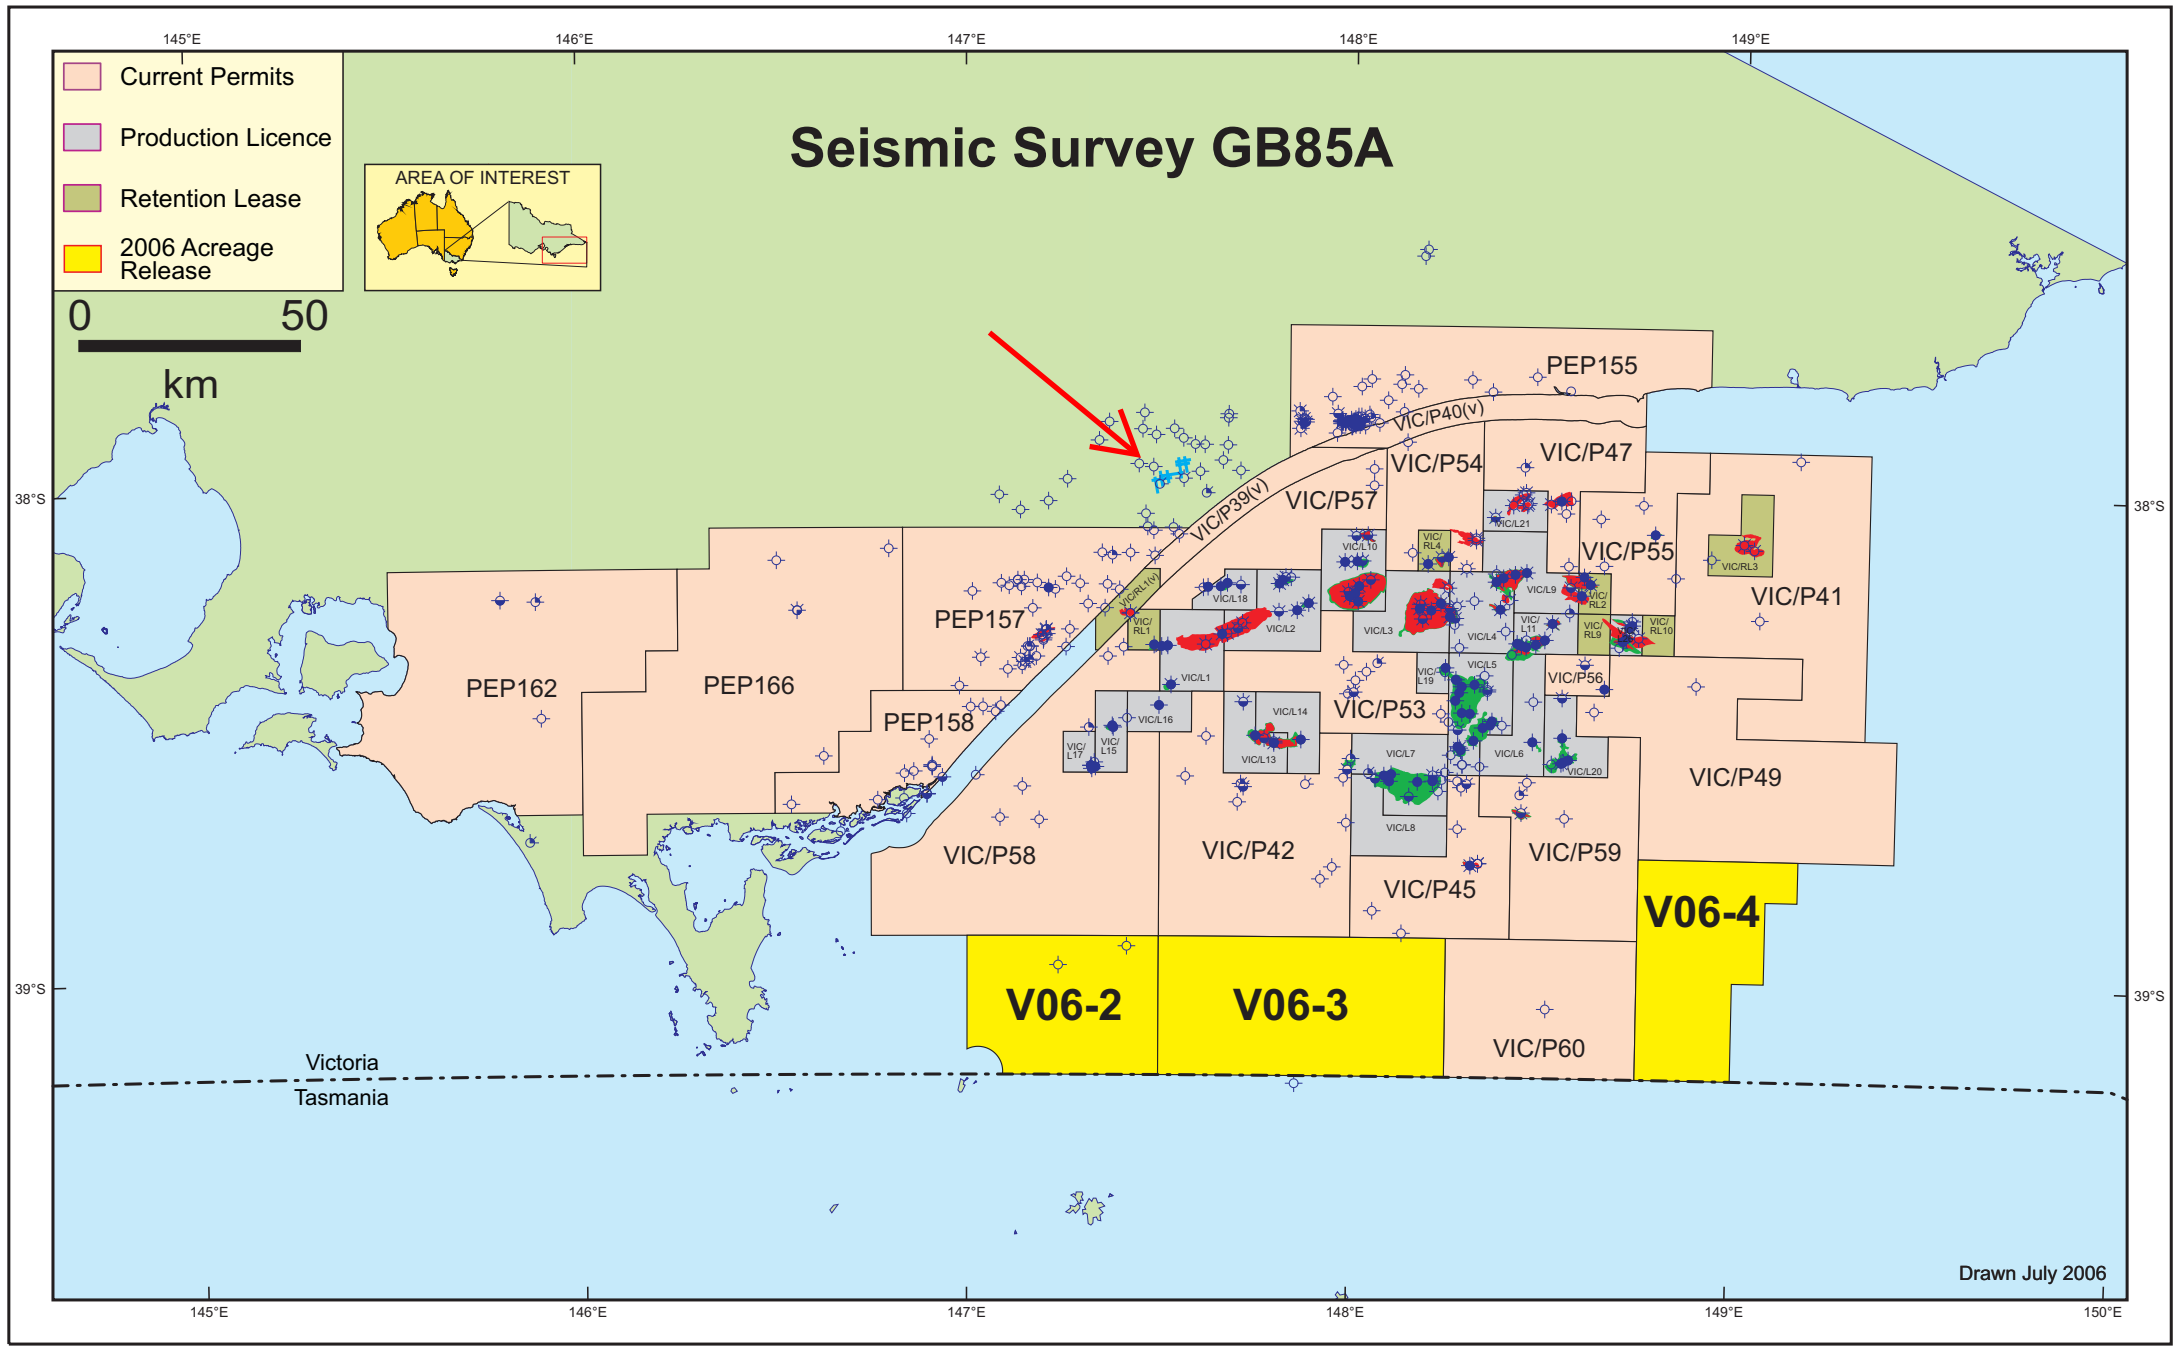

Seismic Survey GB85A

- Current Permits
- Production Licence
- Retention Lease
- 2006 Acreage Release

Drawn July 2006