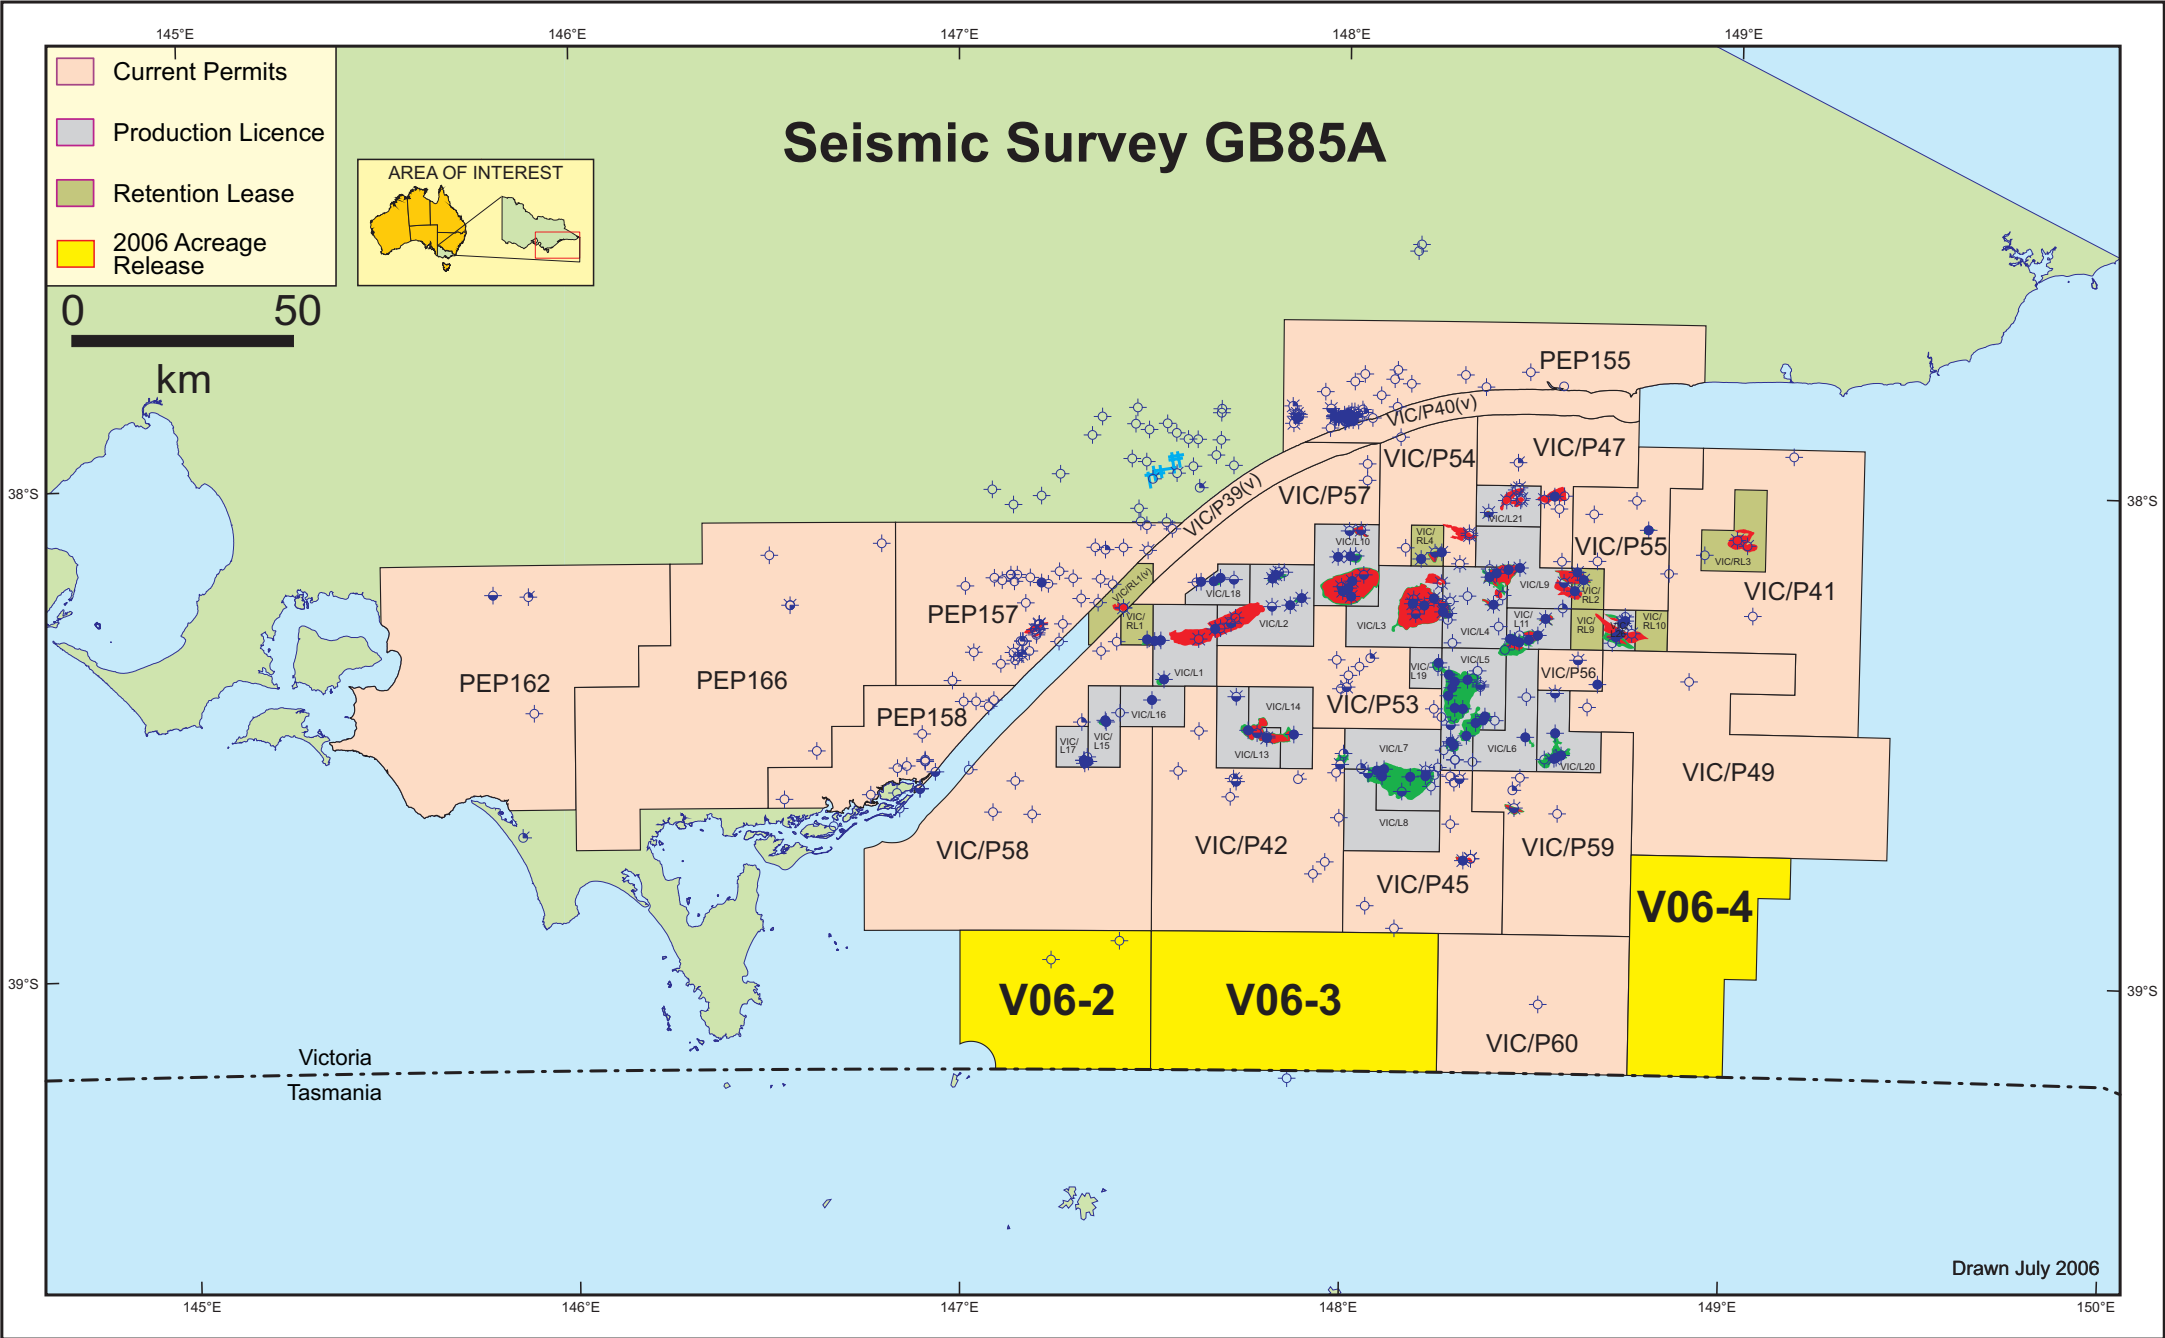

Seismic Survey GB85A

- Current Permits
- Production Licence
- Retention Lease
- 2006 Acreage Release

0 50
km

Drawn July 2006