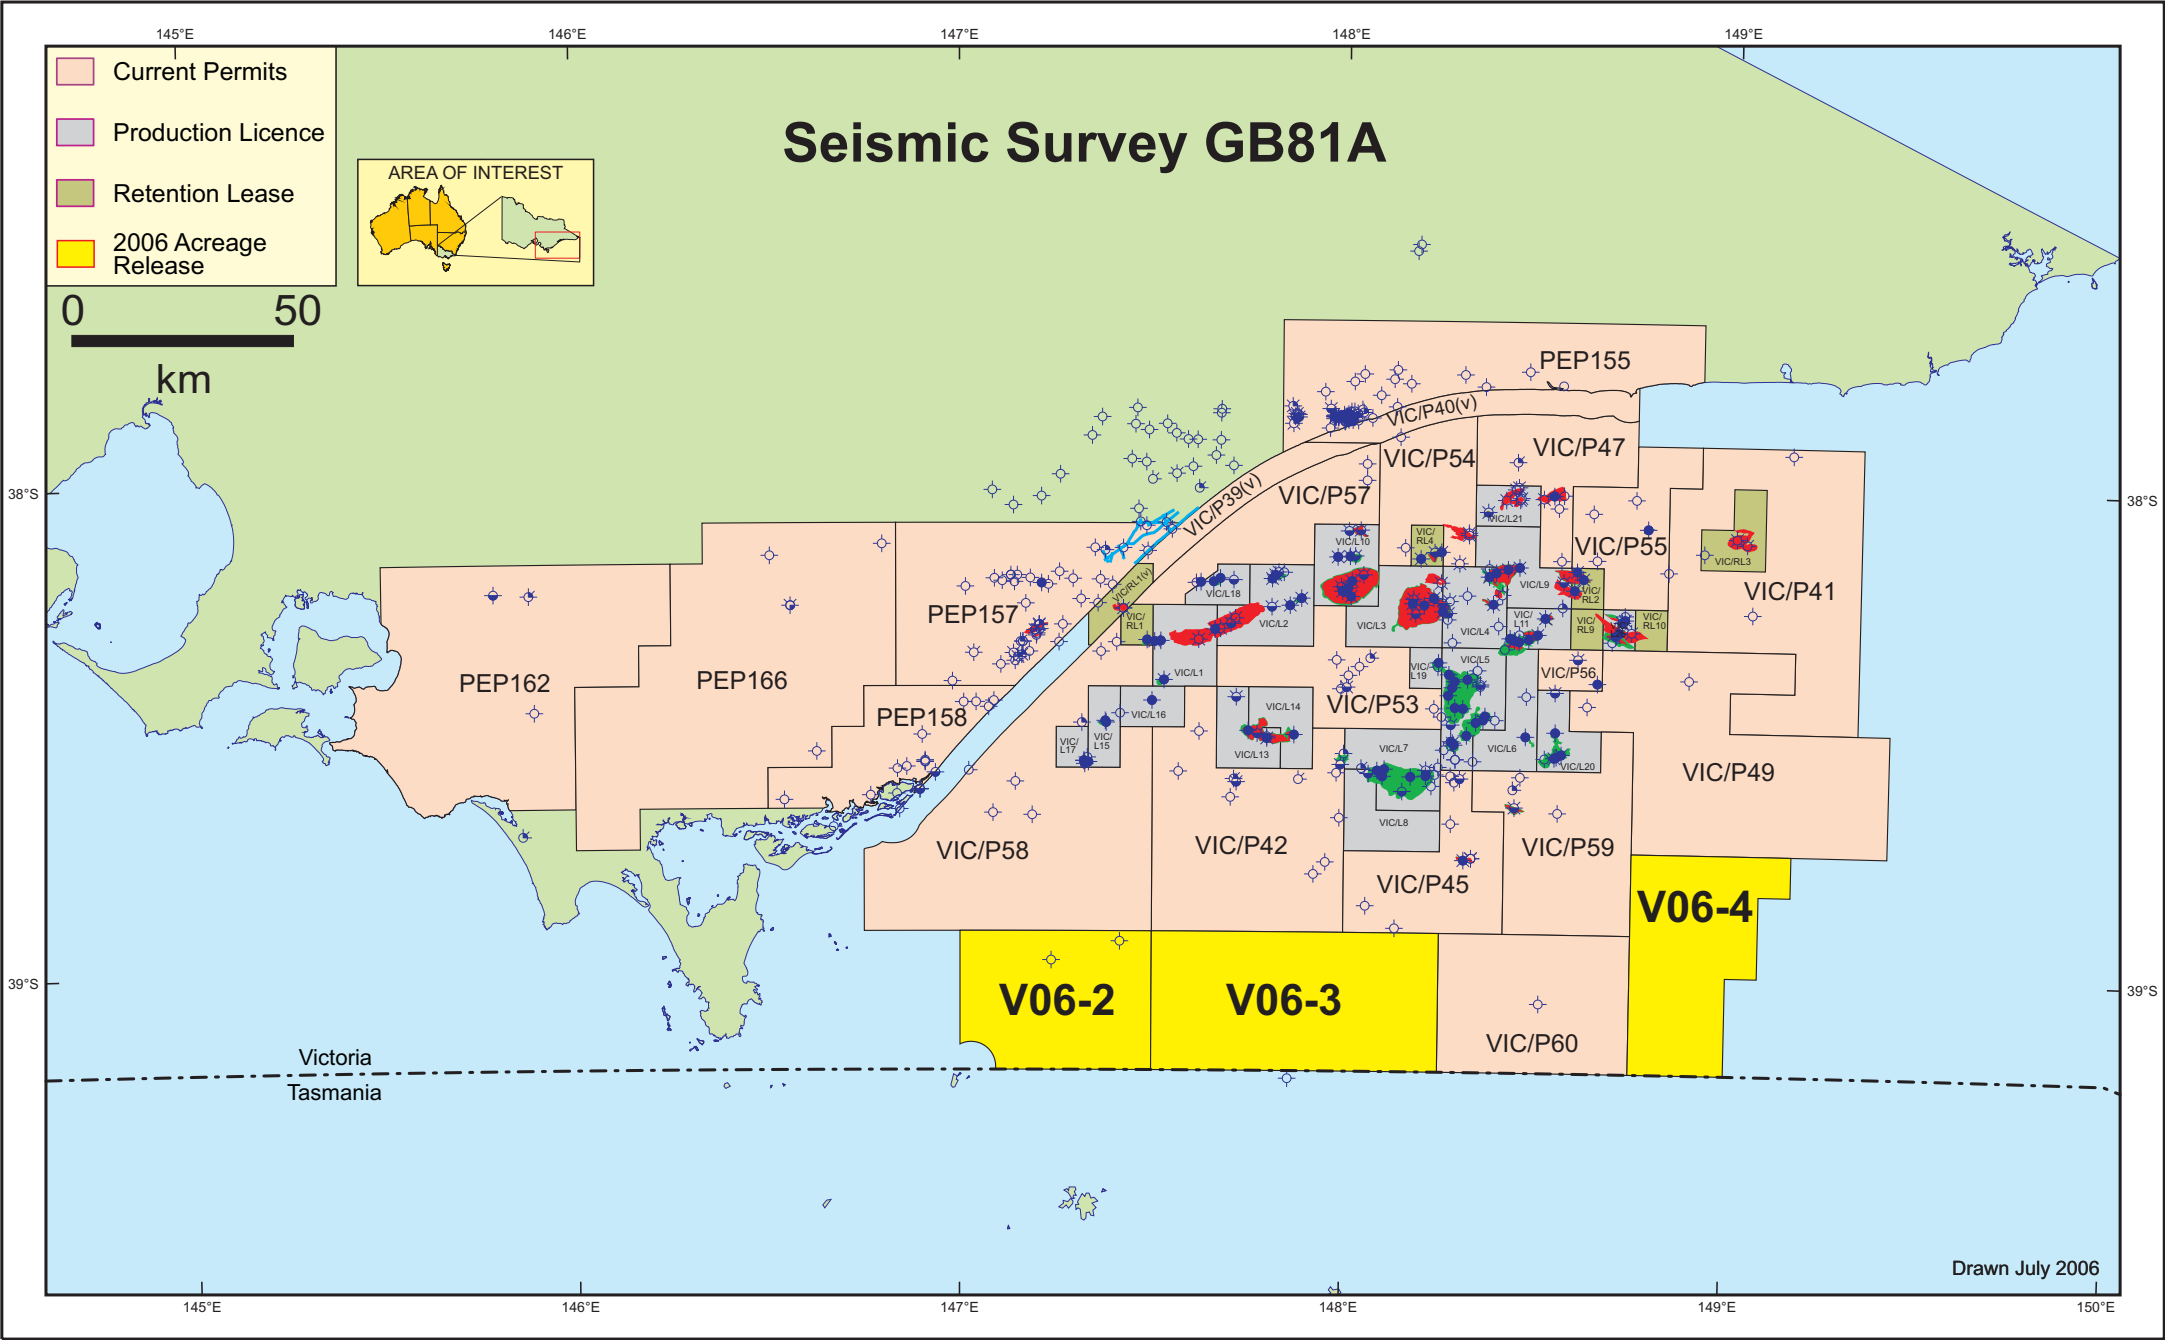

Seismic Survey GB81A

- Current Permits
- Production Licence
- Retention Lease
- 2006 Acreage Release

Drawn July 2006