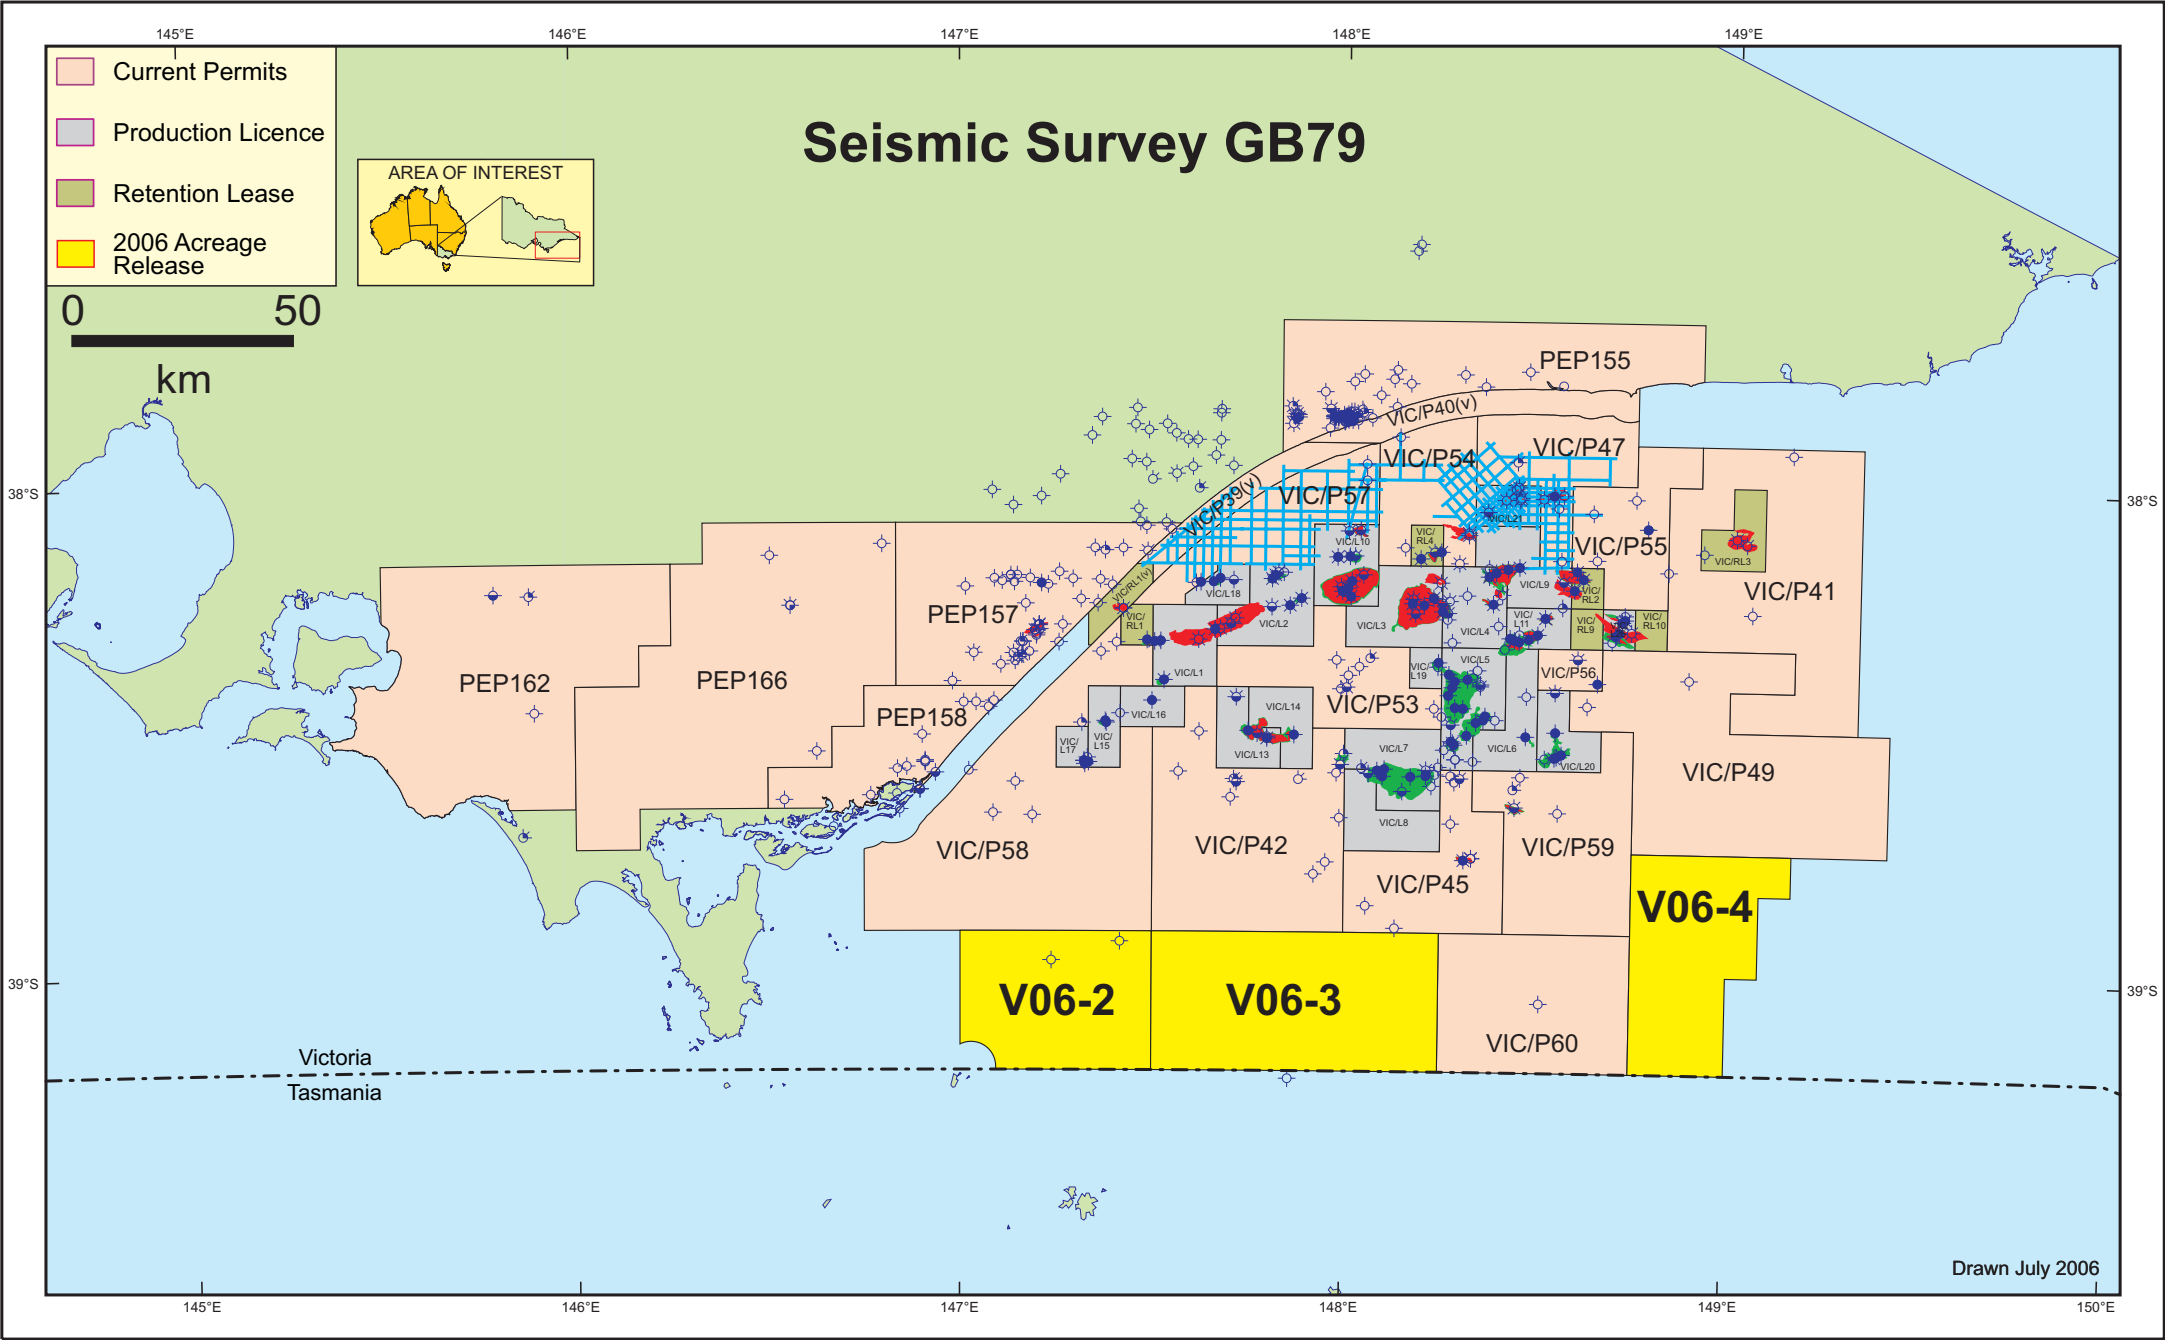

Seismic Survey GB79

- Current Permits
- Production Licence
- Retention Lease
- 2006 Acreage Release

Drawn July 2006