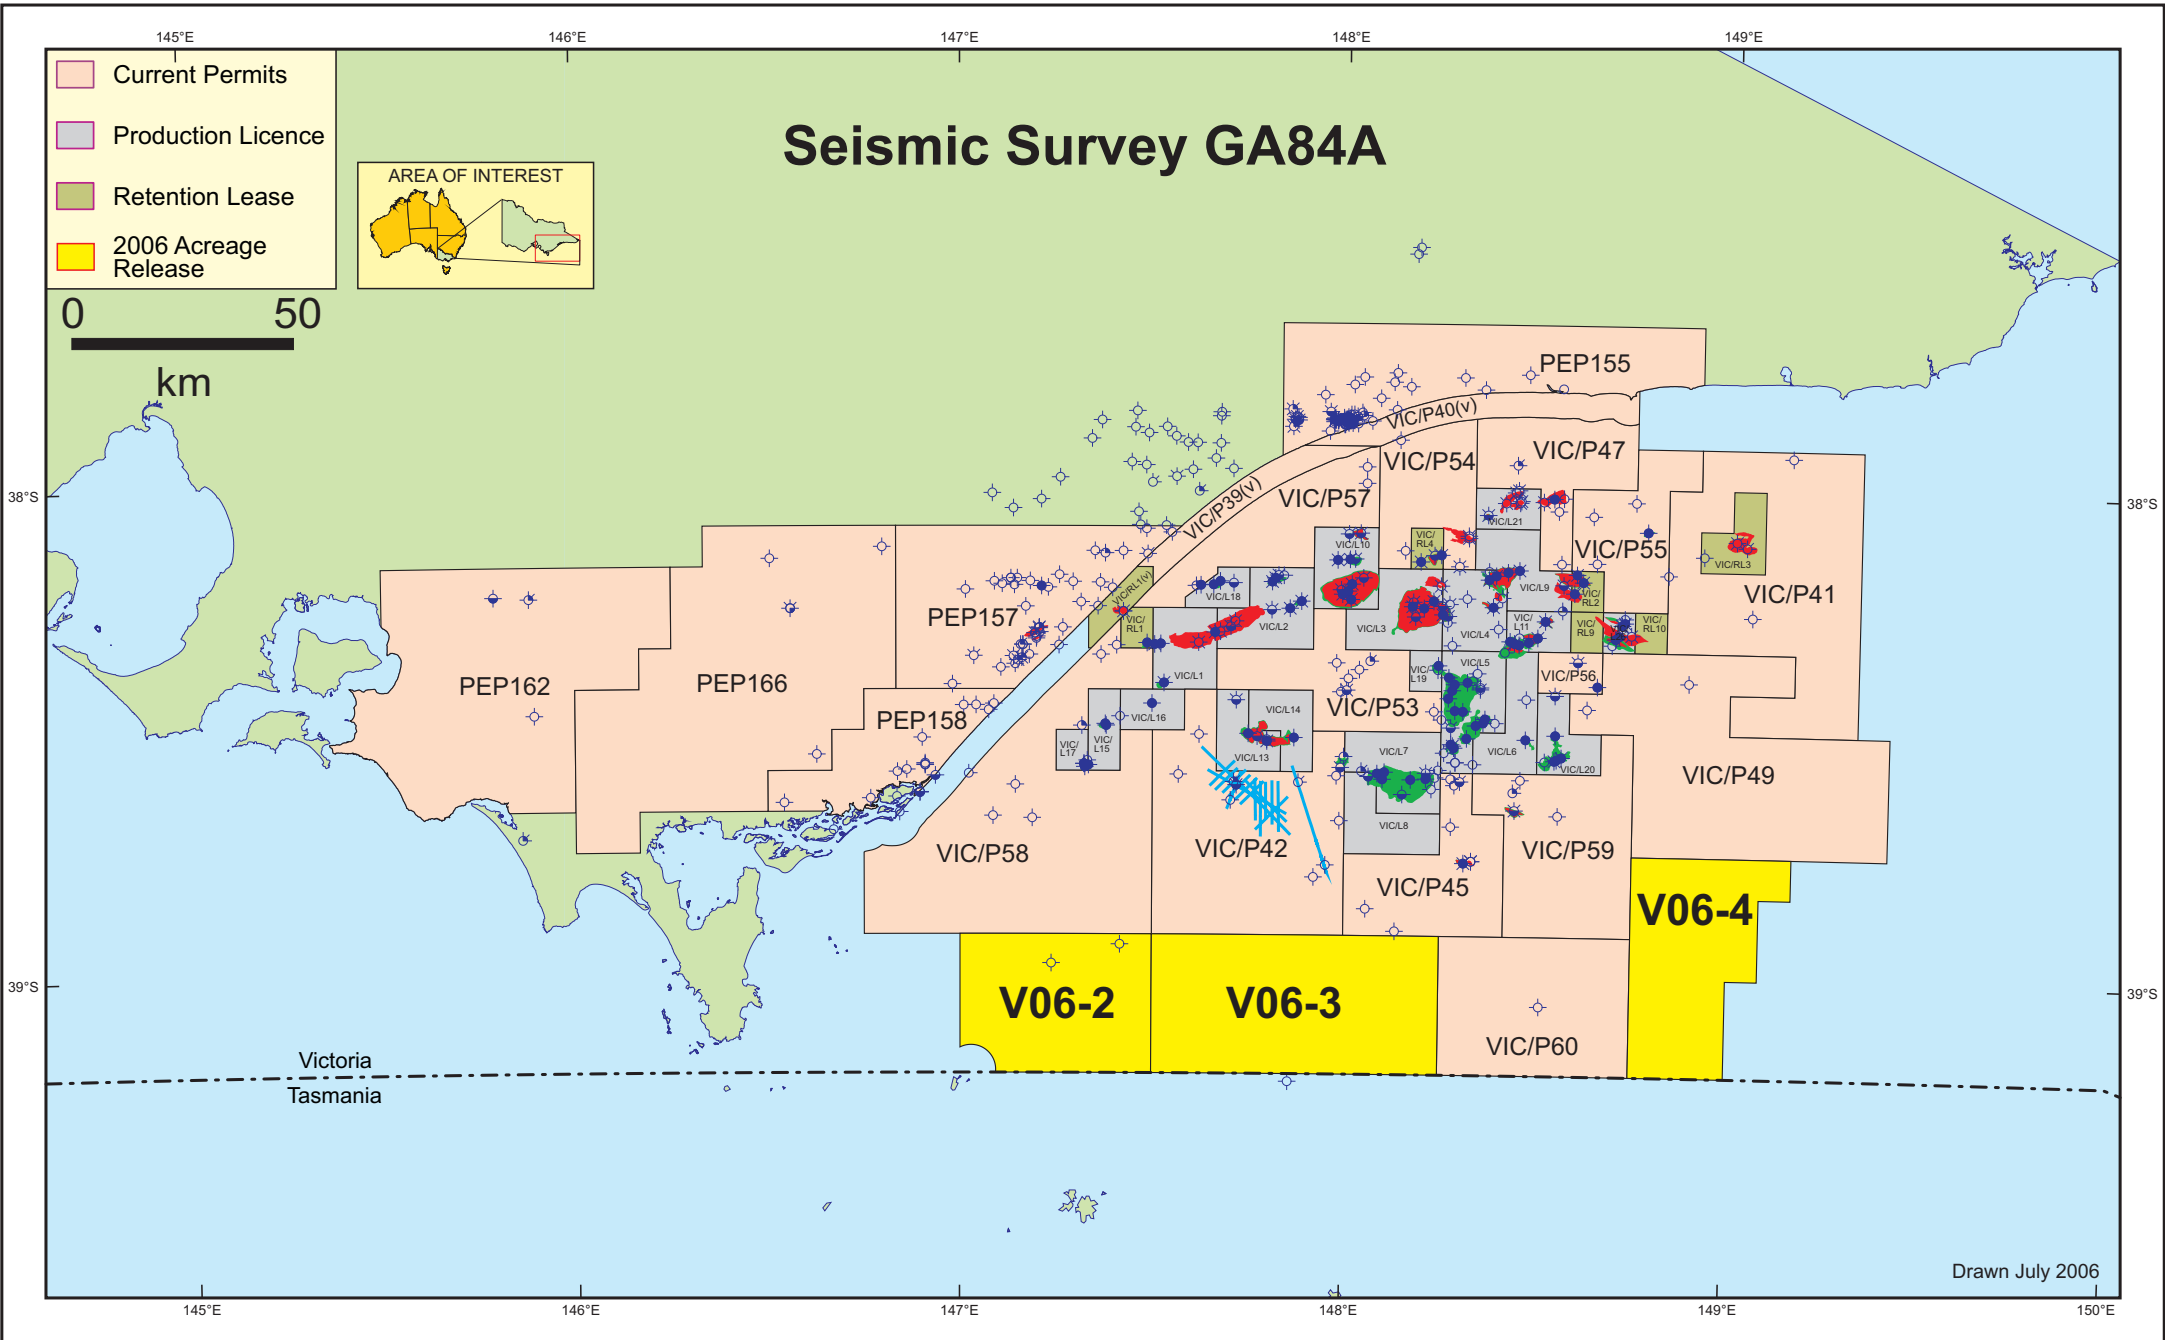

# Seismic Survey GA84A

- Current Permits
- Production Licence
- Retention Lease
- 2006 Acreage Release

0 50  
km

Drawn July 2006