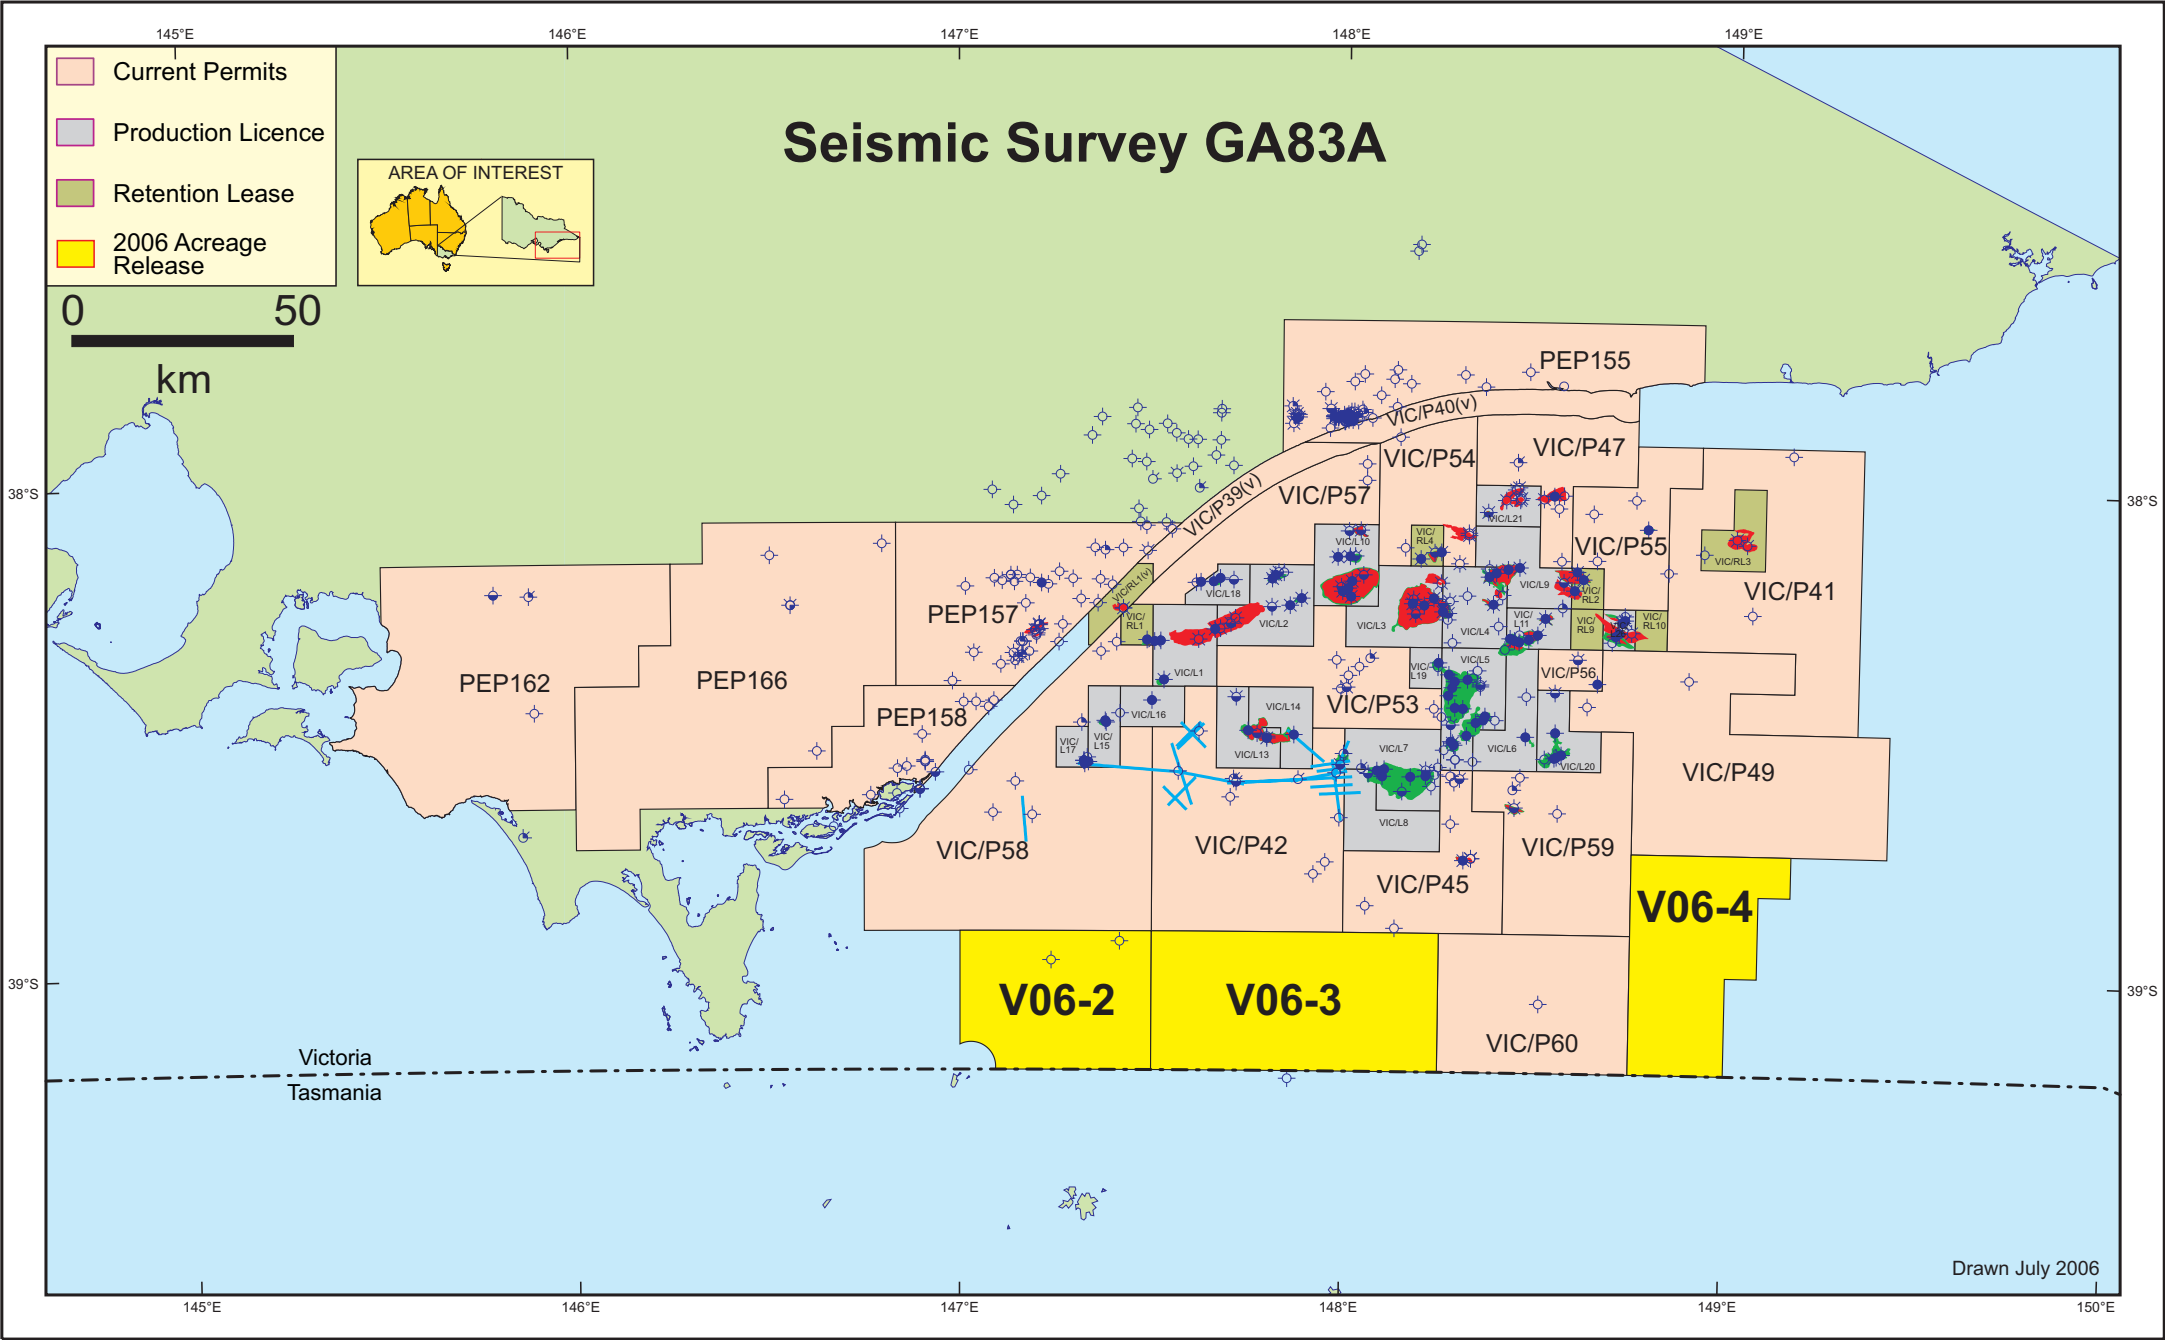

Seismic Survey GA83A

- Current Permits
- Production Licence
- Retention Lease
- 2006 Acreage Release

Drawn July 2006