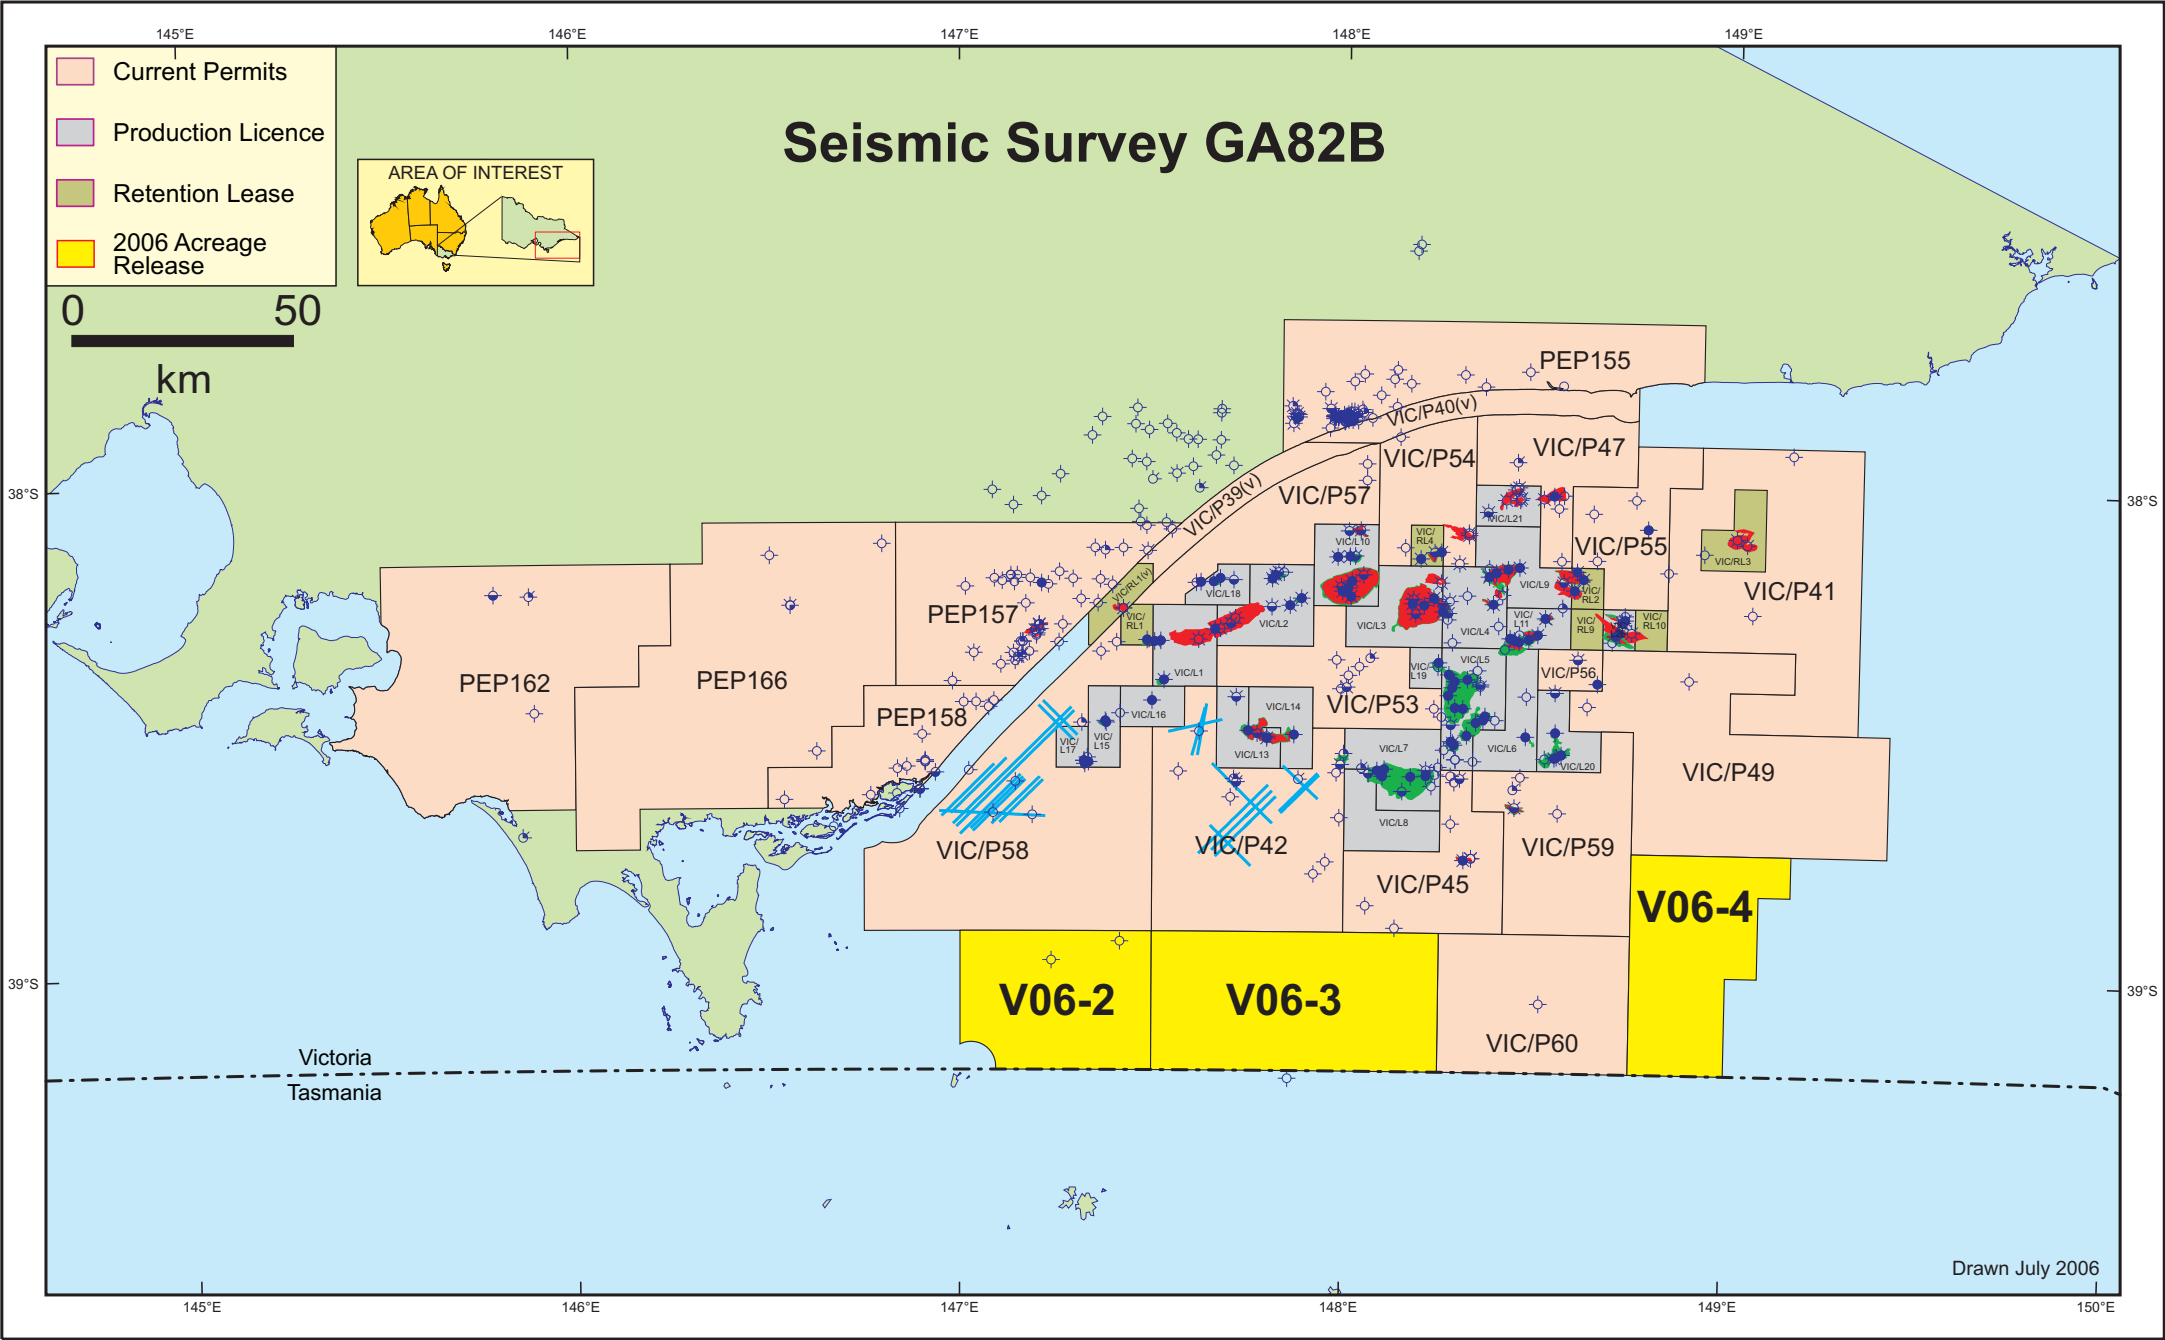

Seismic Survey GA82B

- Current Permits
- Production Licence
- Retention Lease
- 2006 Acreage Release

Drawn July 2006