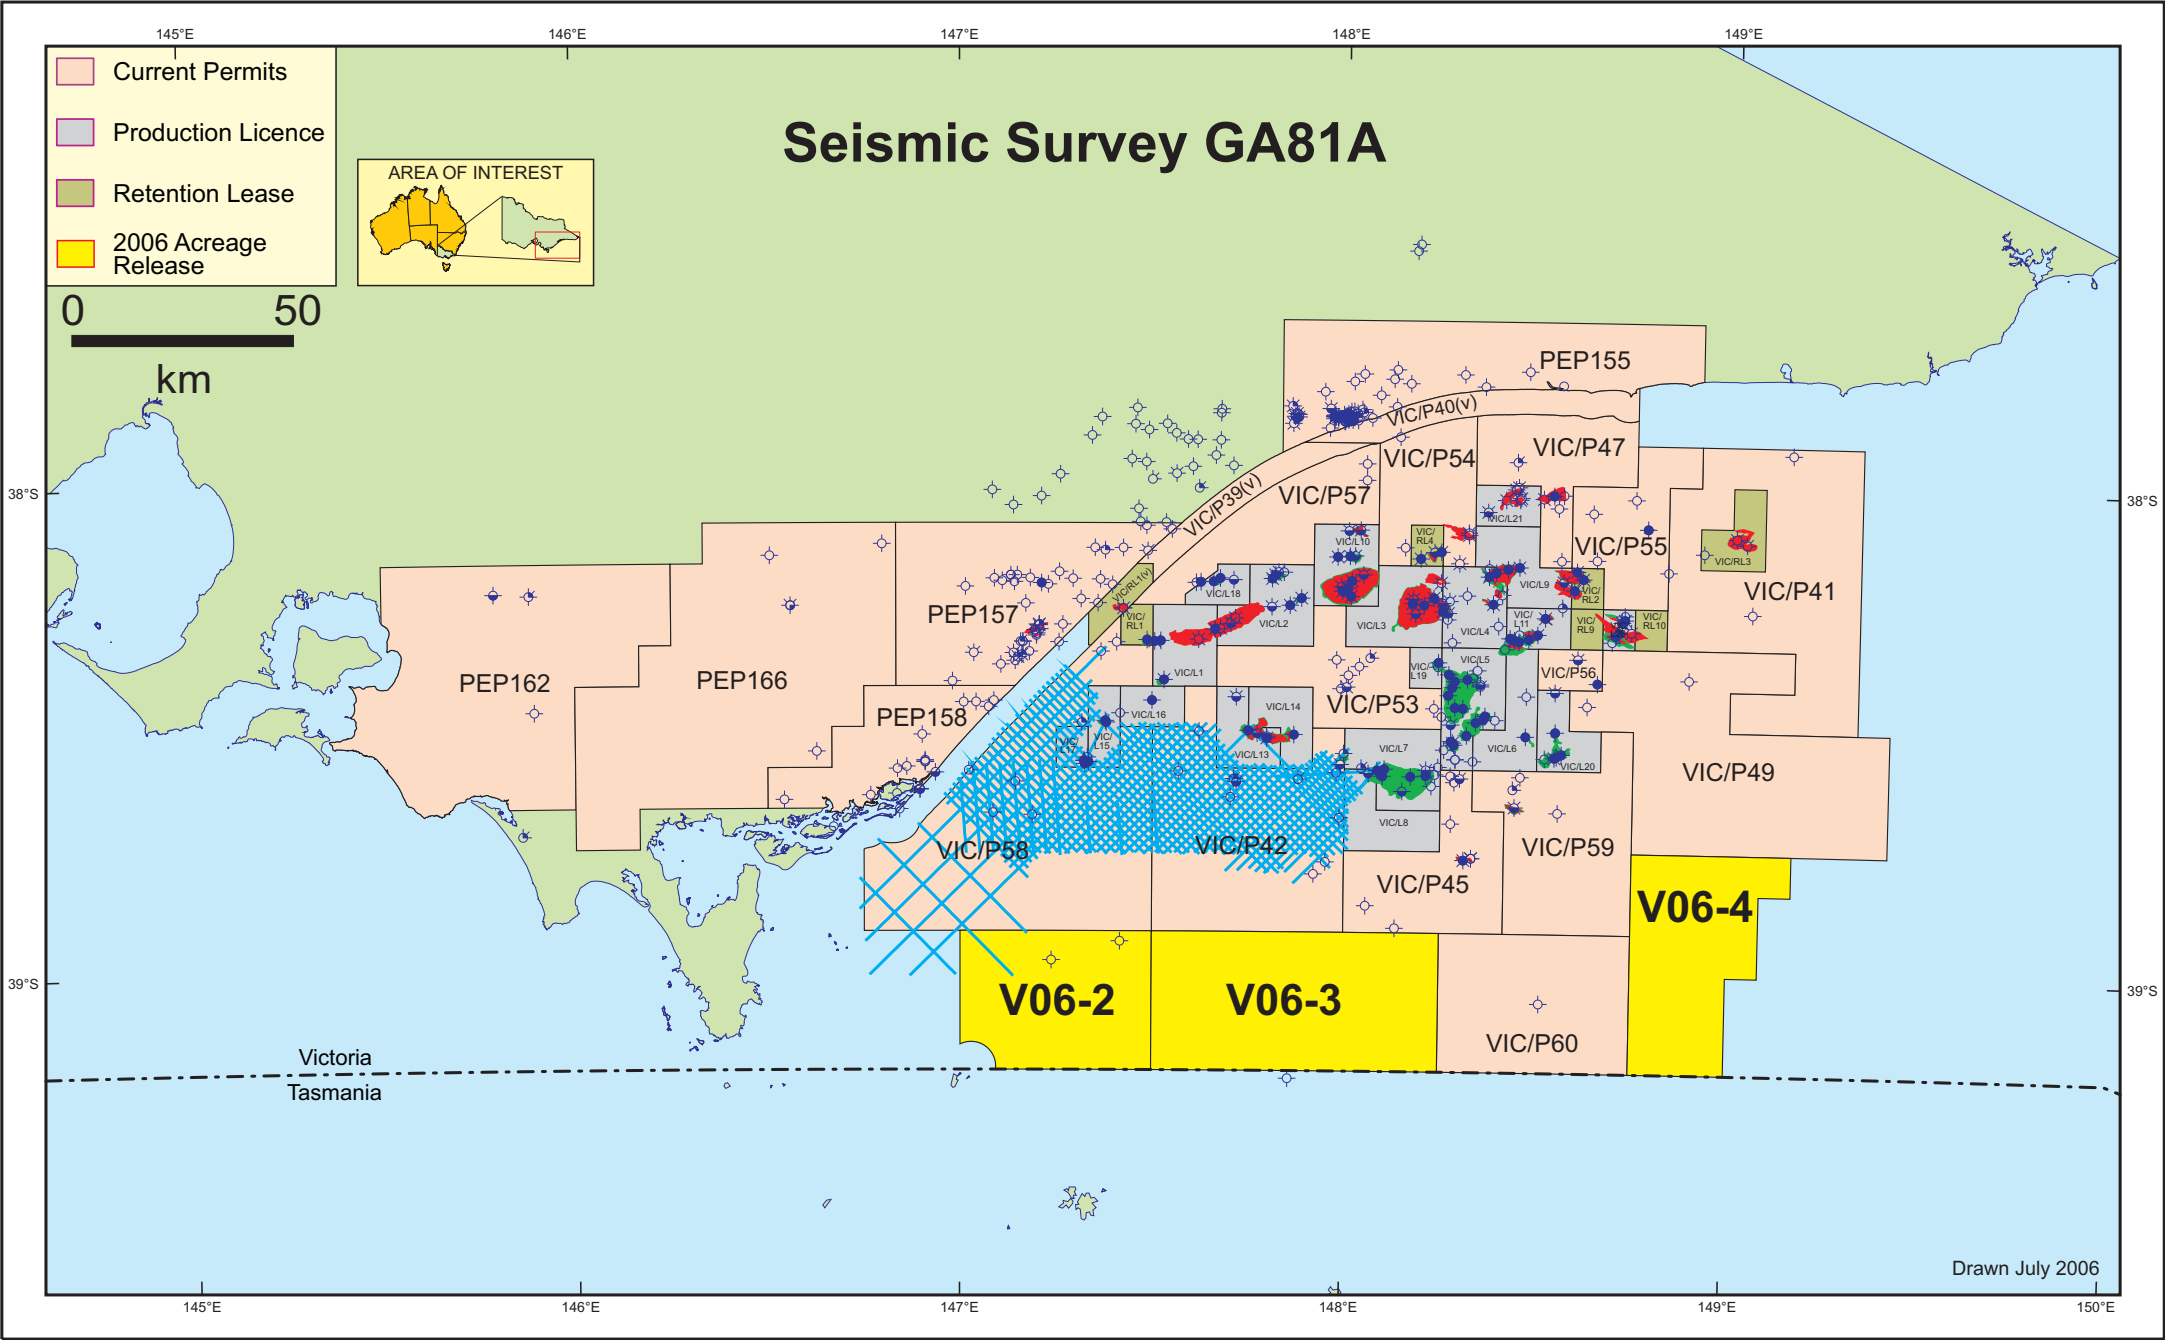

Seismic Survey GA81A

- Current Permits
- Production Licence
- Retention Lease
- 2006 Acreage Release

Drawn July 2006