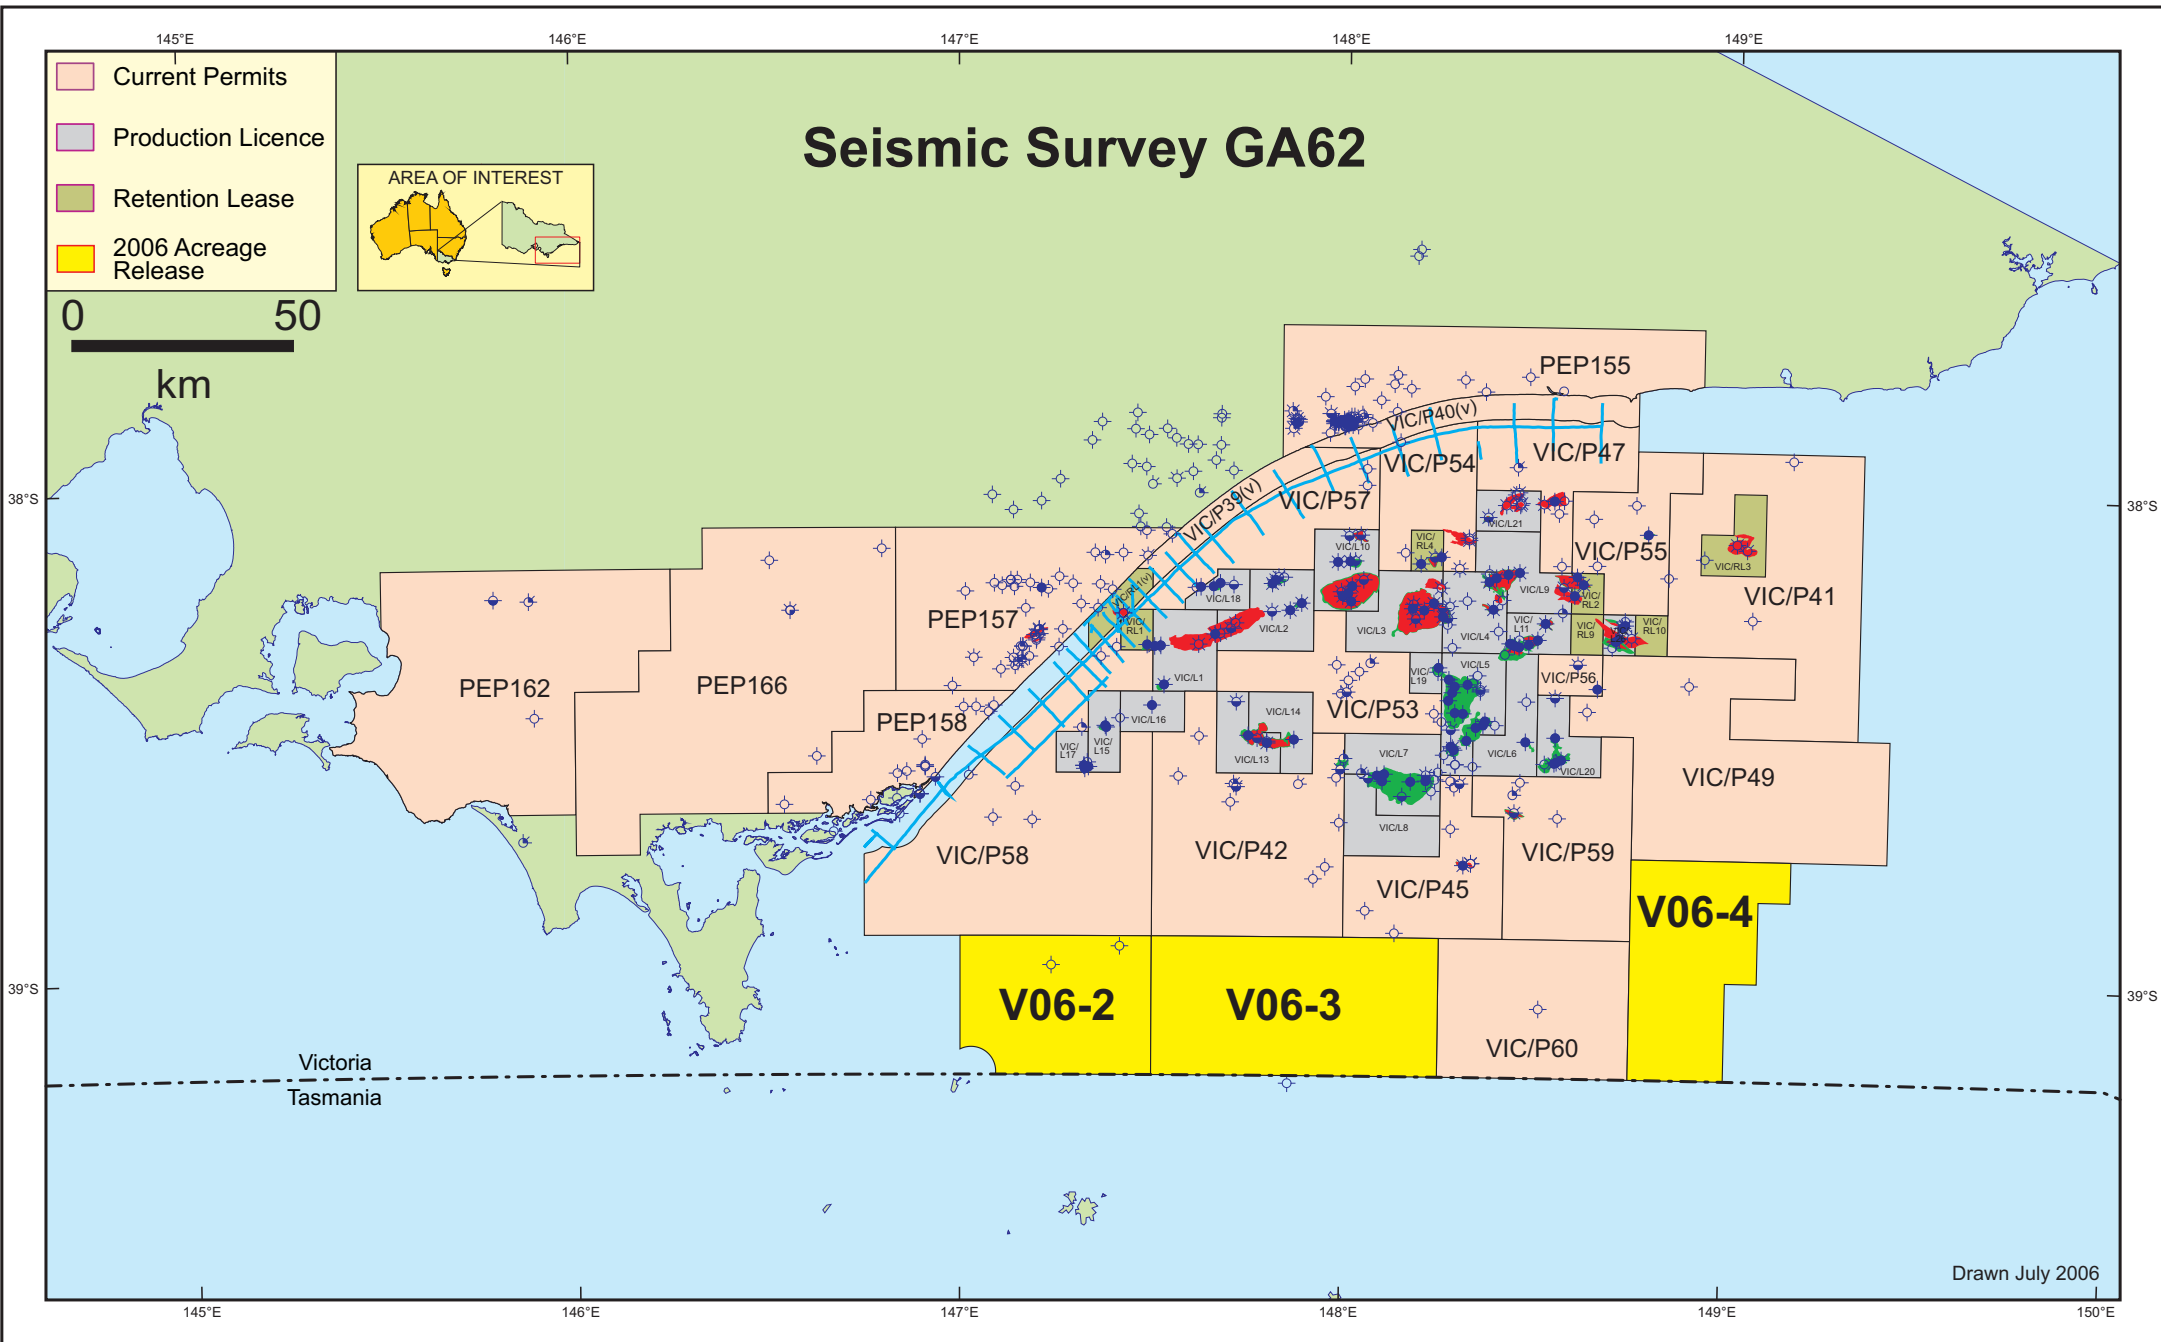

Seismic Survey GA62

- Current Permits
- Production Licence
- Retention Lease
- 2006 Acreage Release

0 50
km

Drawn July 2006