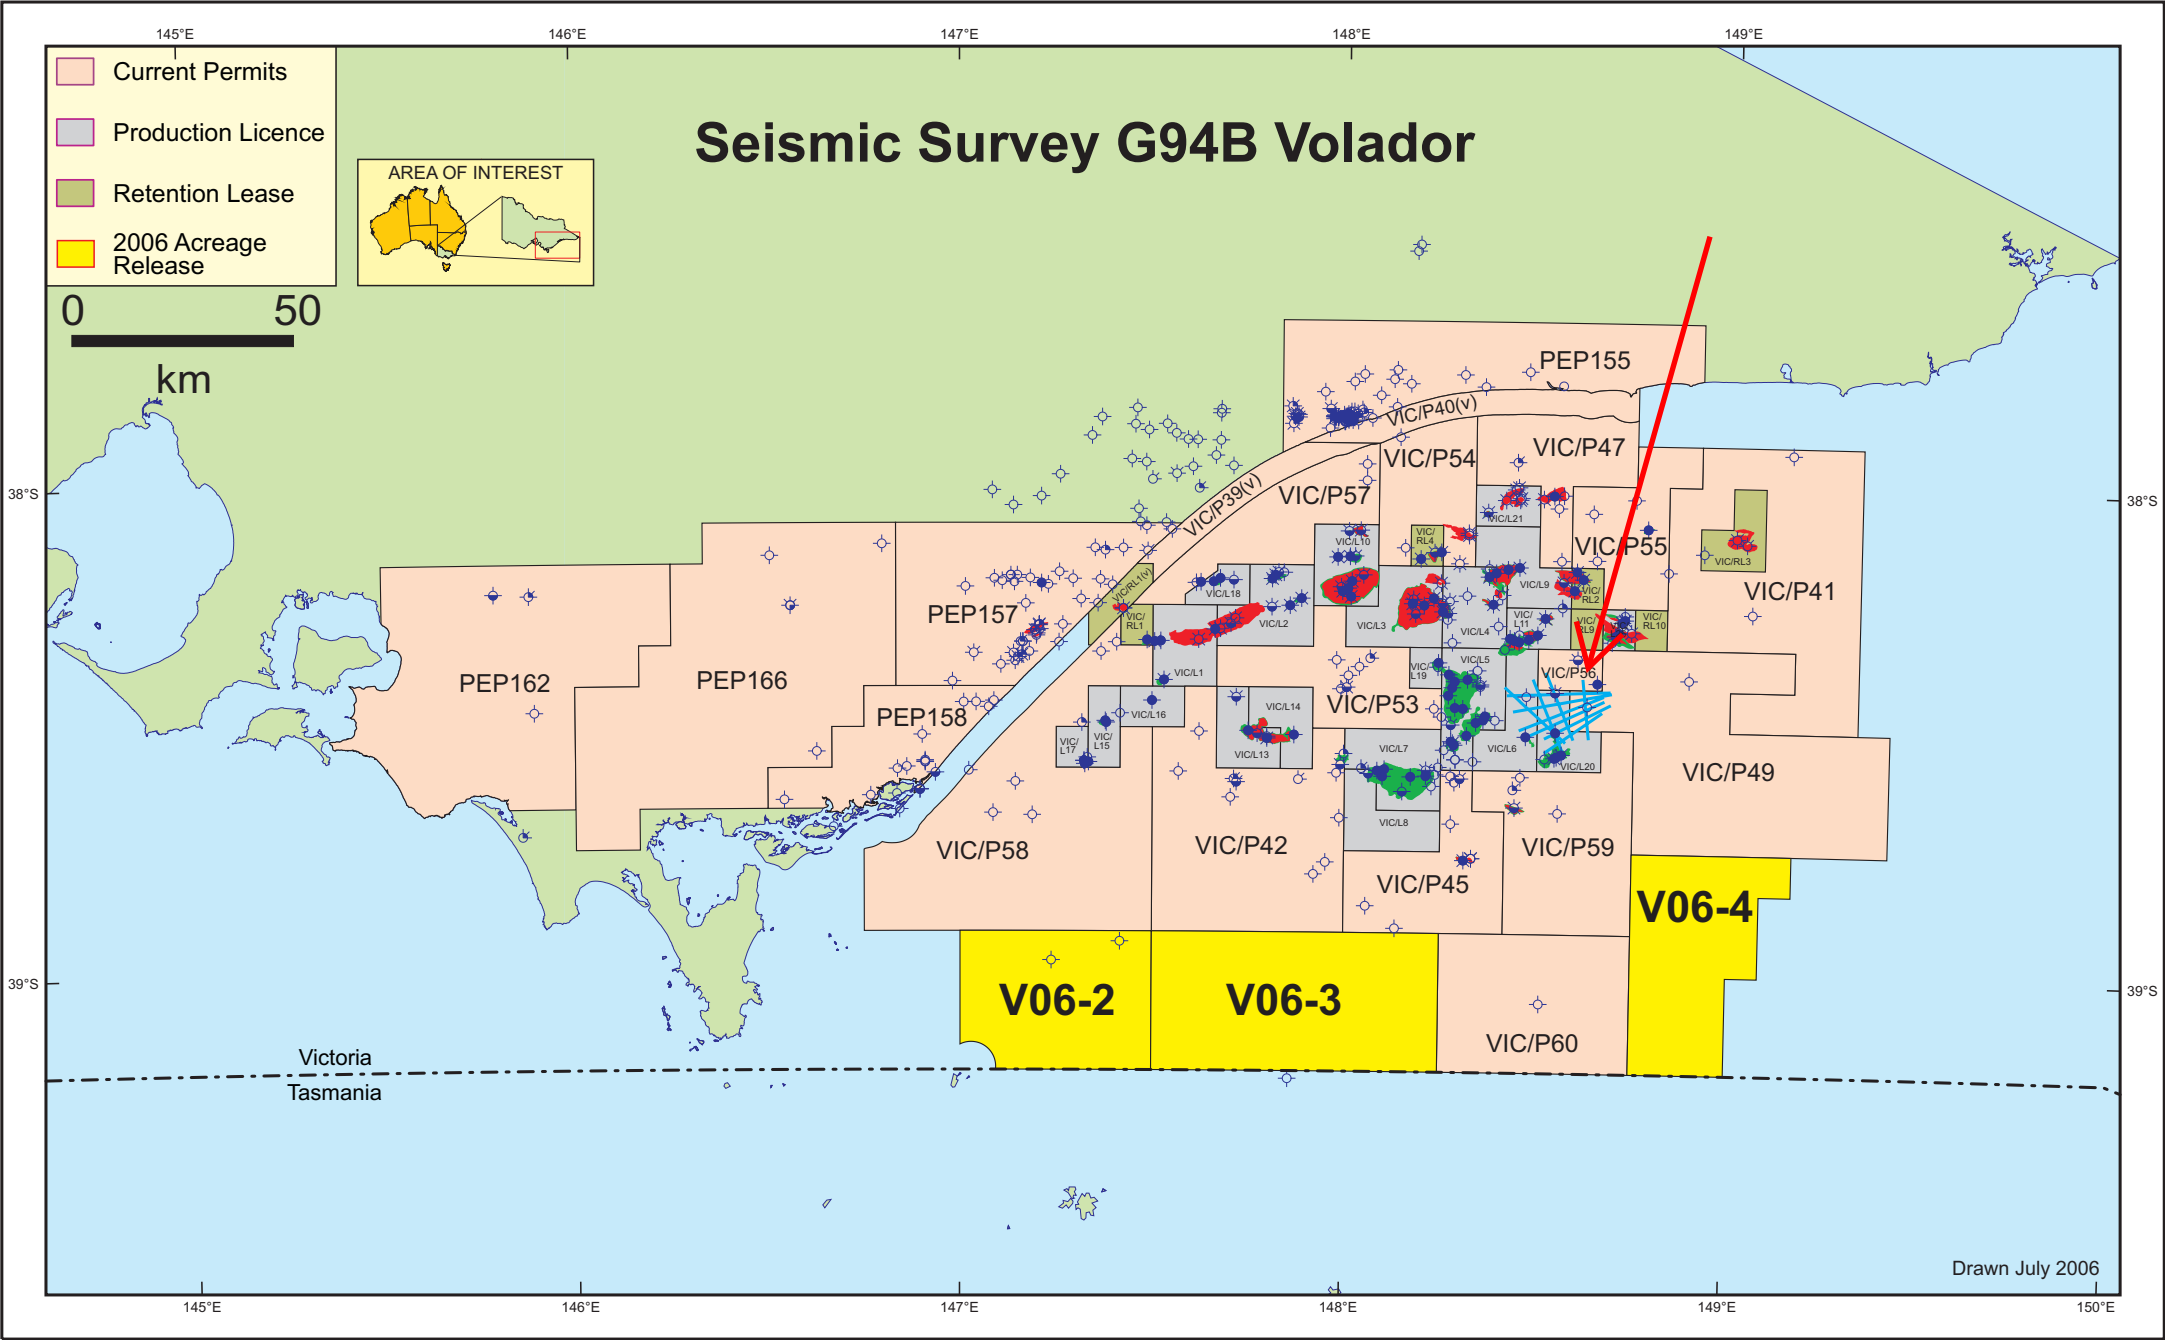

# Seismic Survey G94B Volador

- Current Permits
- Production Licence
- Retention Lease
- 2006 Acreage Release

Drawn July 2006