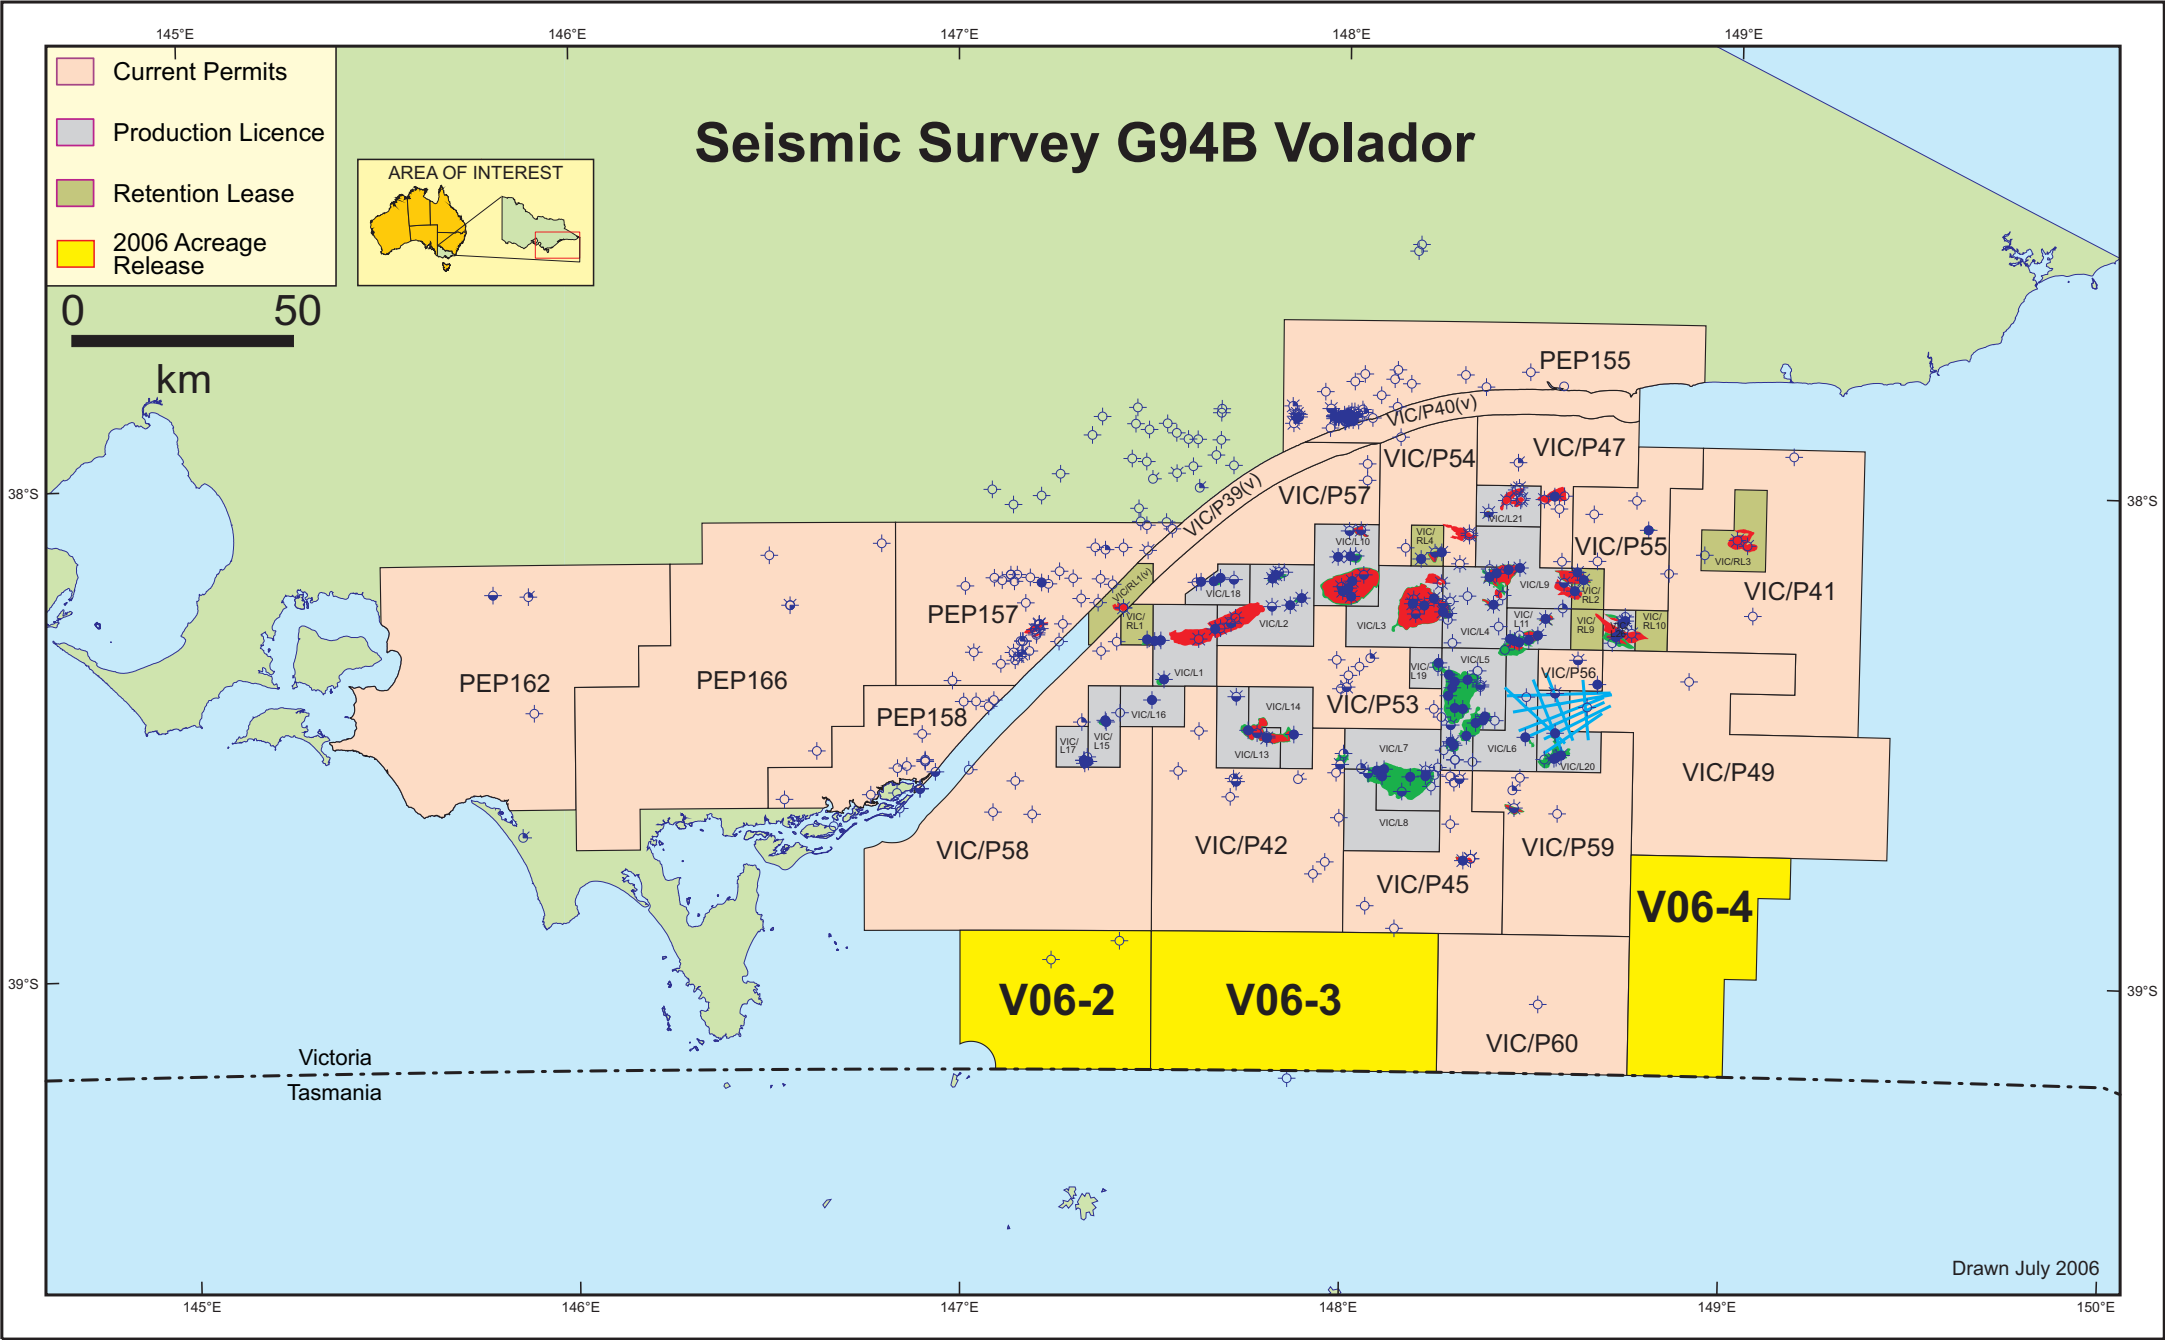

# Seismic Survey G94B Volador

- Current Permits
- Production Licence
- Retention Lease
- 2006 Acreage Release

Drawn July 2006