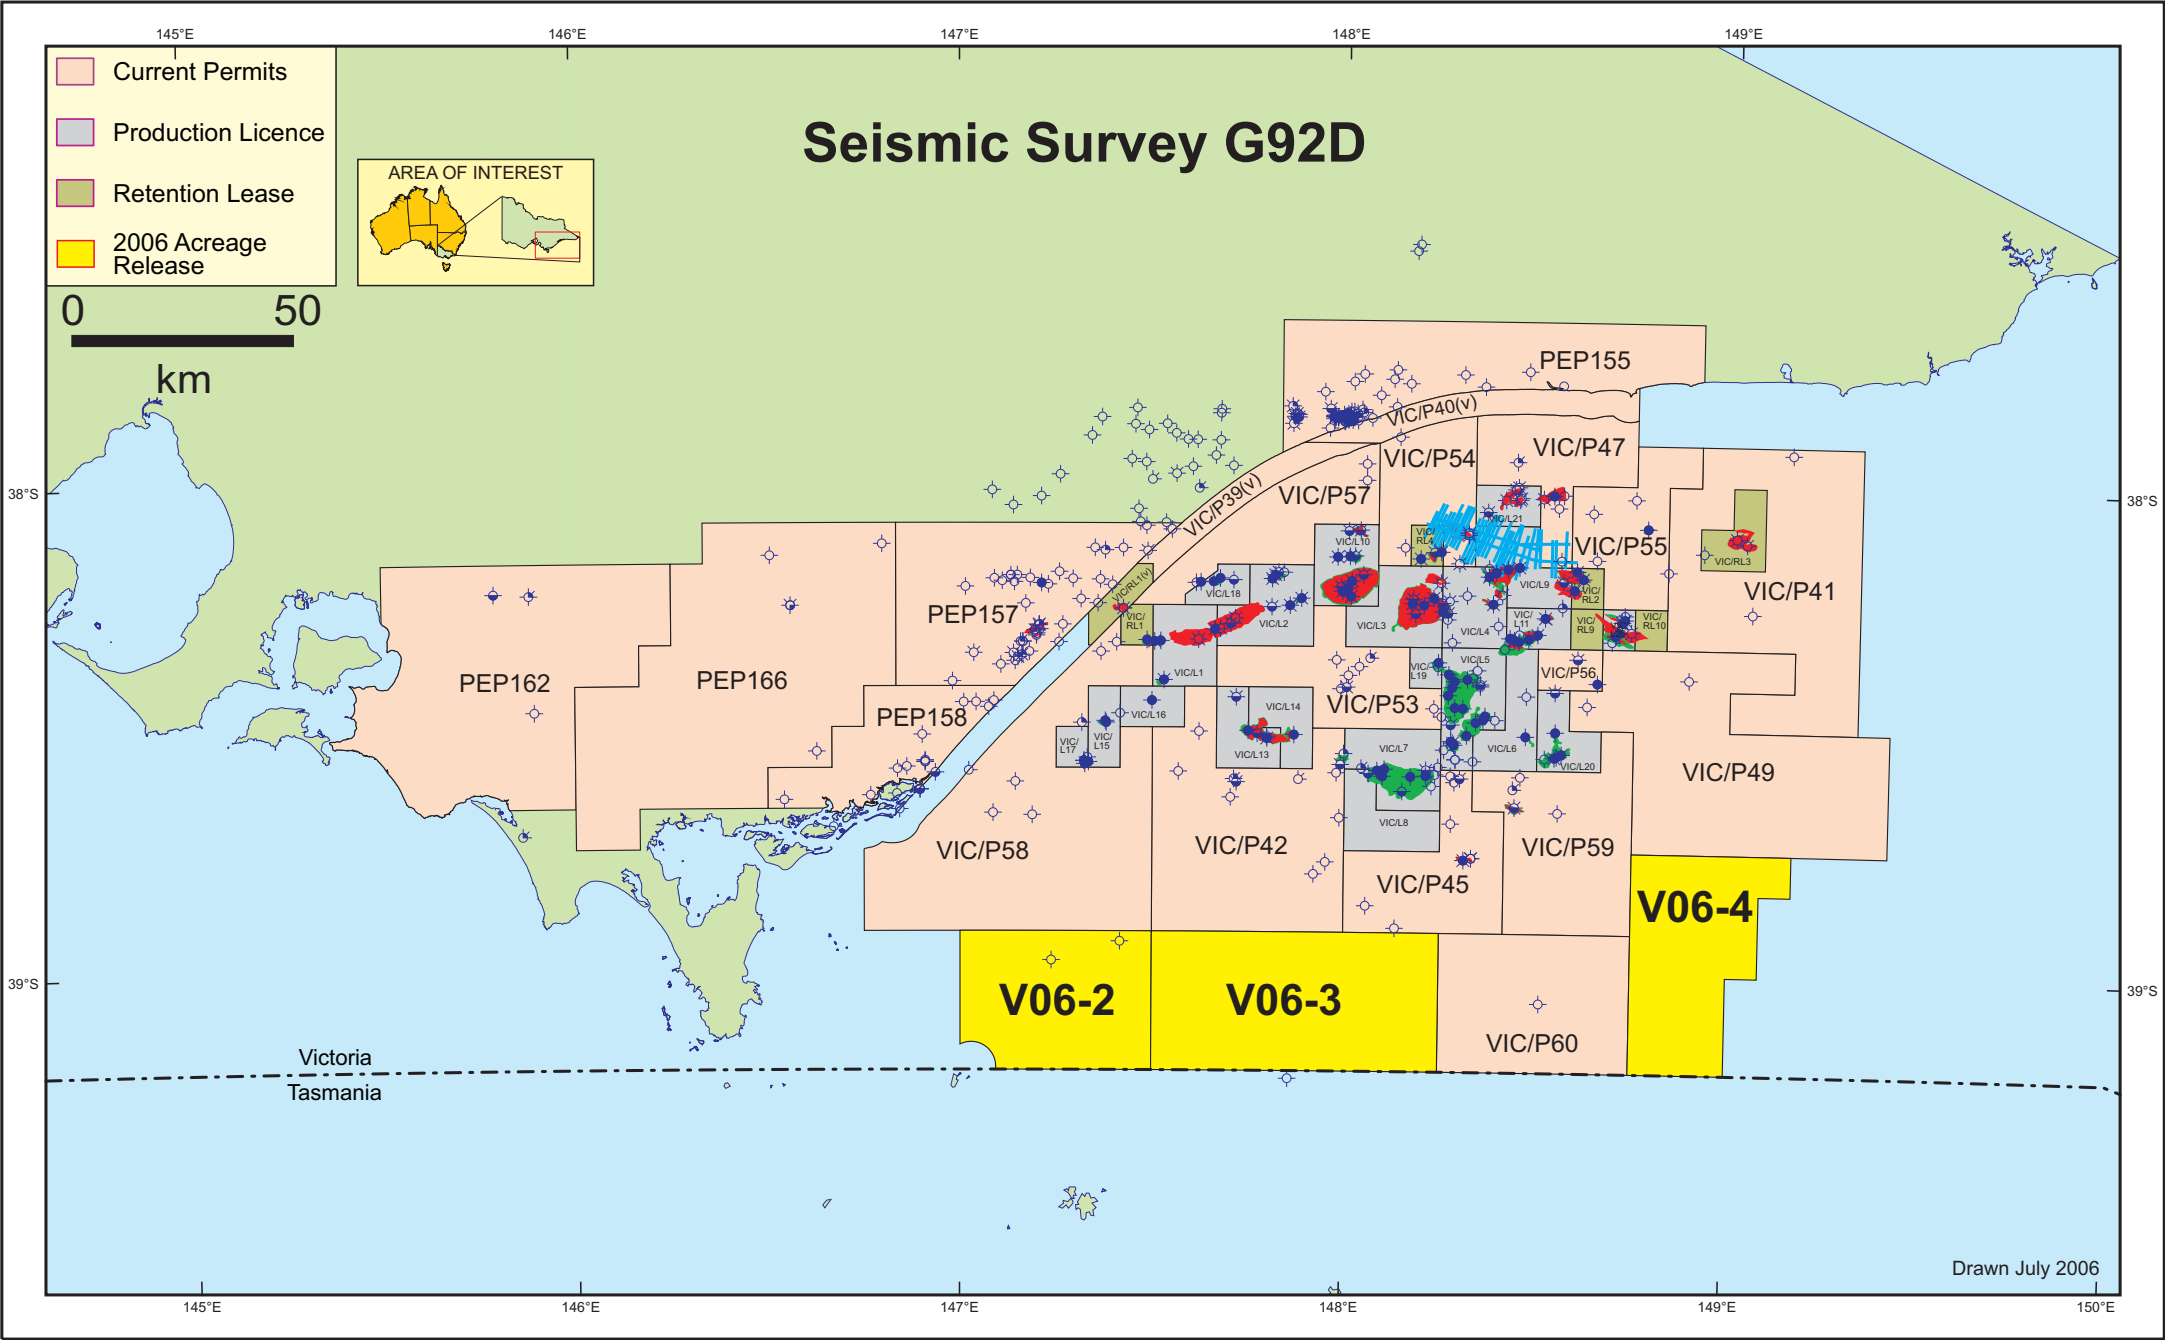

Seismic Survey G92D

- Current Permits
- Production Licence
- Retention Lease
- 2006 Acreage Release

Drawn July 2006