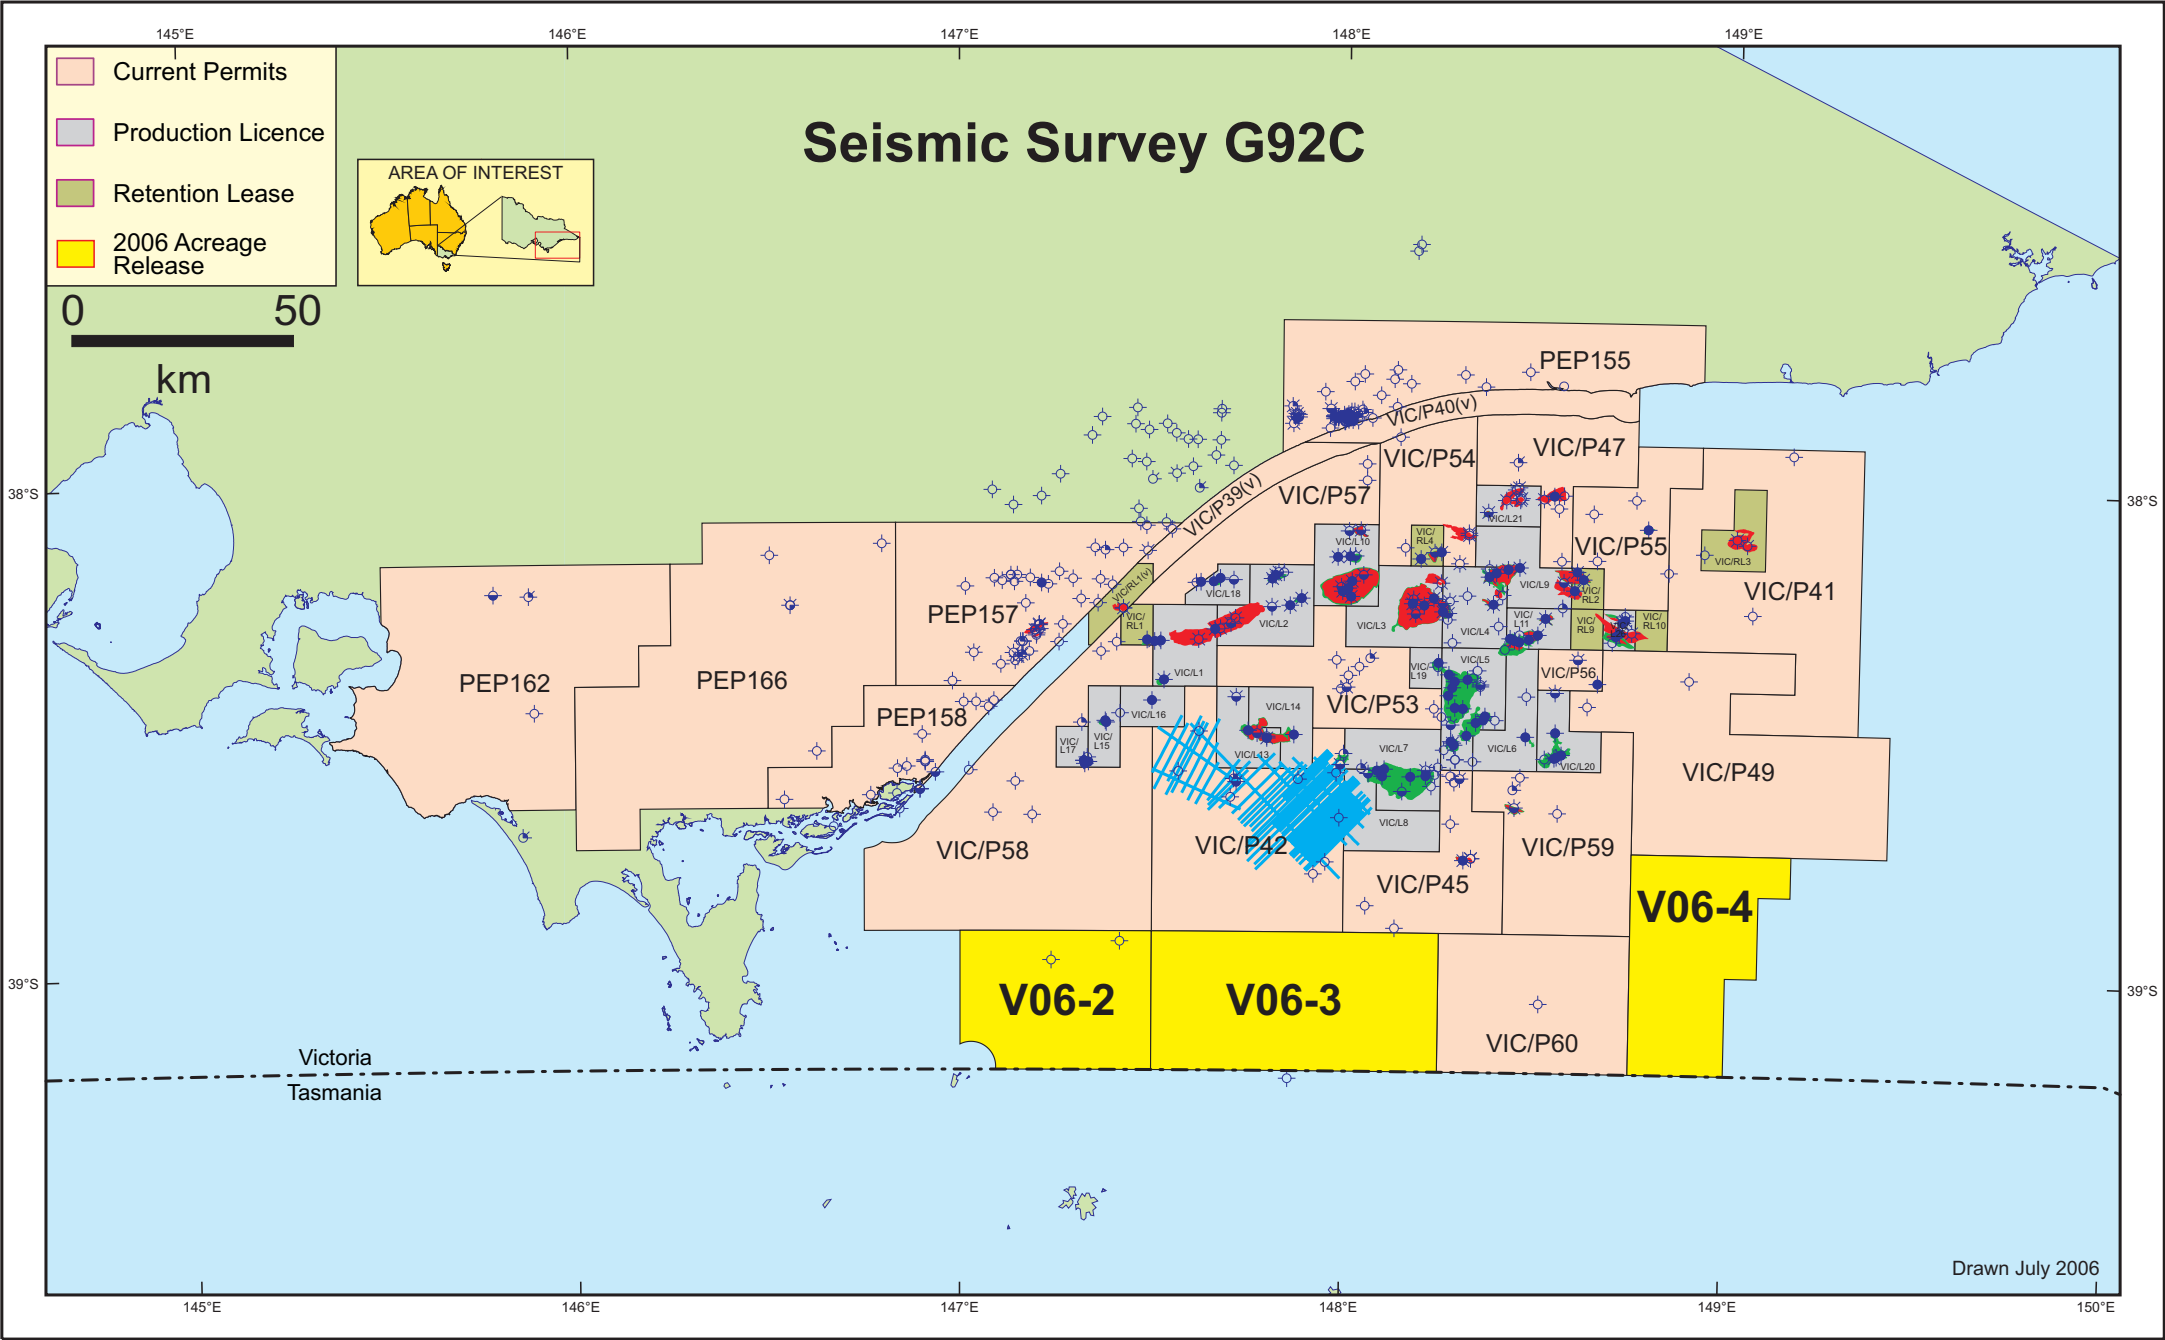

# Seismic Survey G92C

- Current Permits
- Production Licence
- Retention Lease
- 2006 Acreage Release

Drawn July 2006