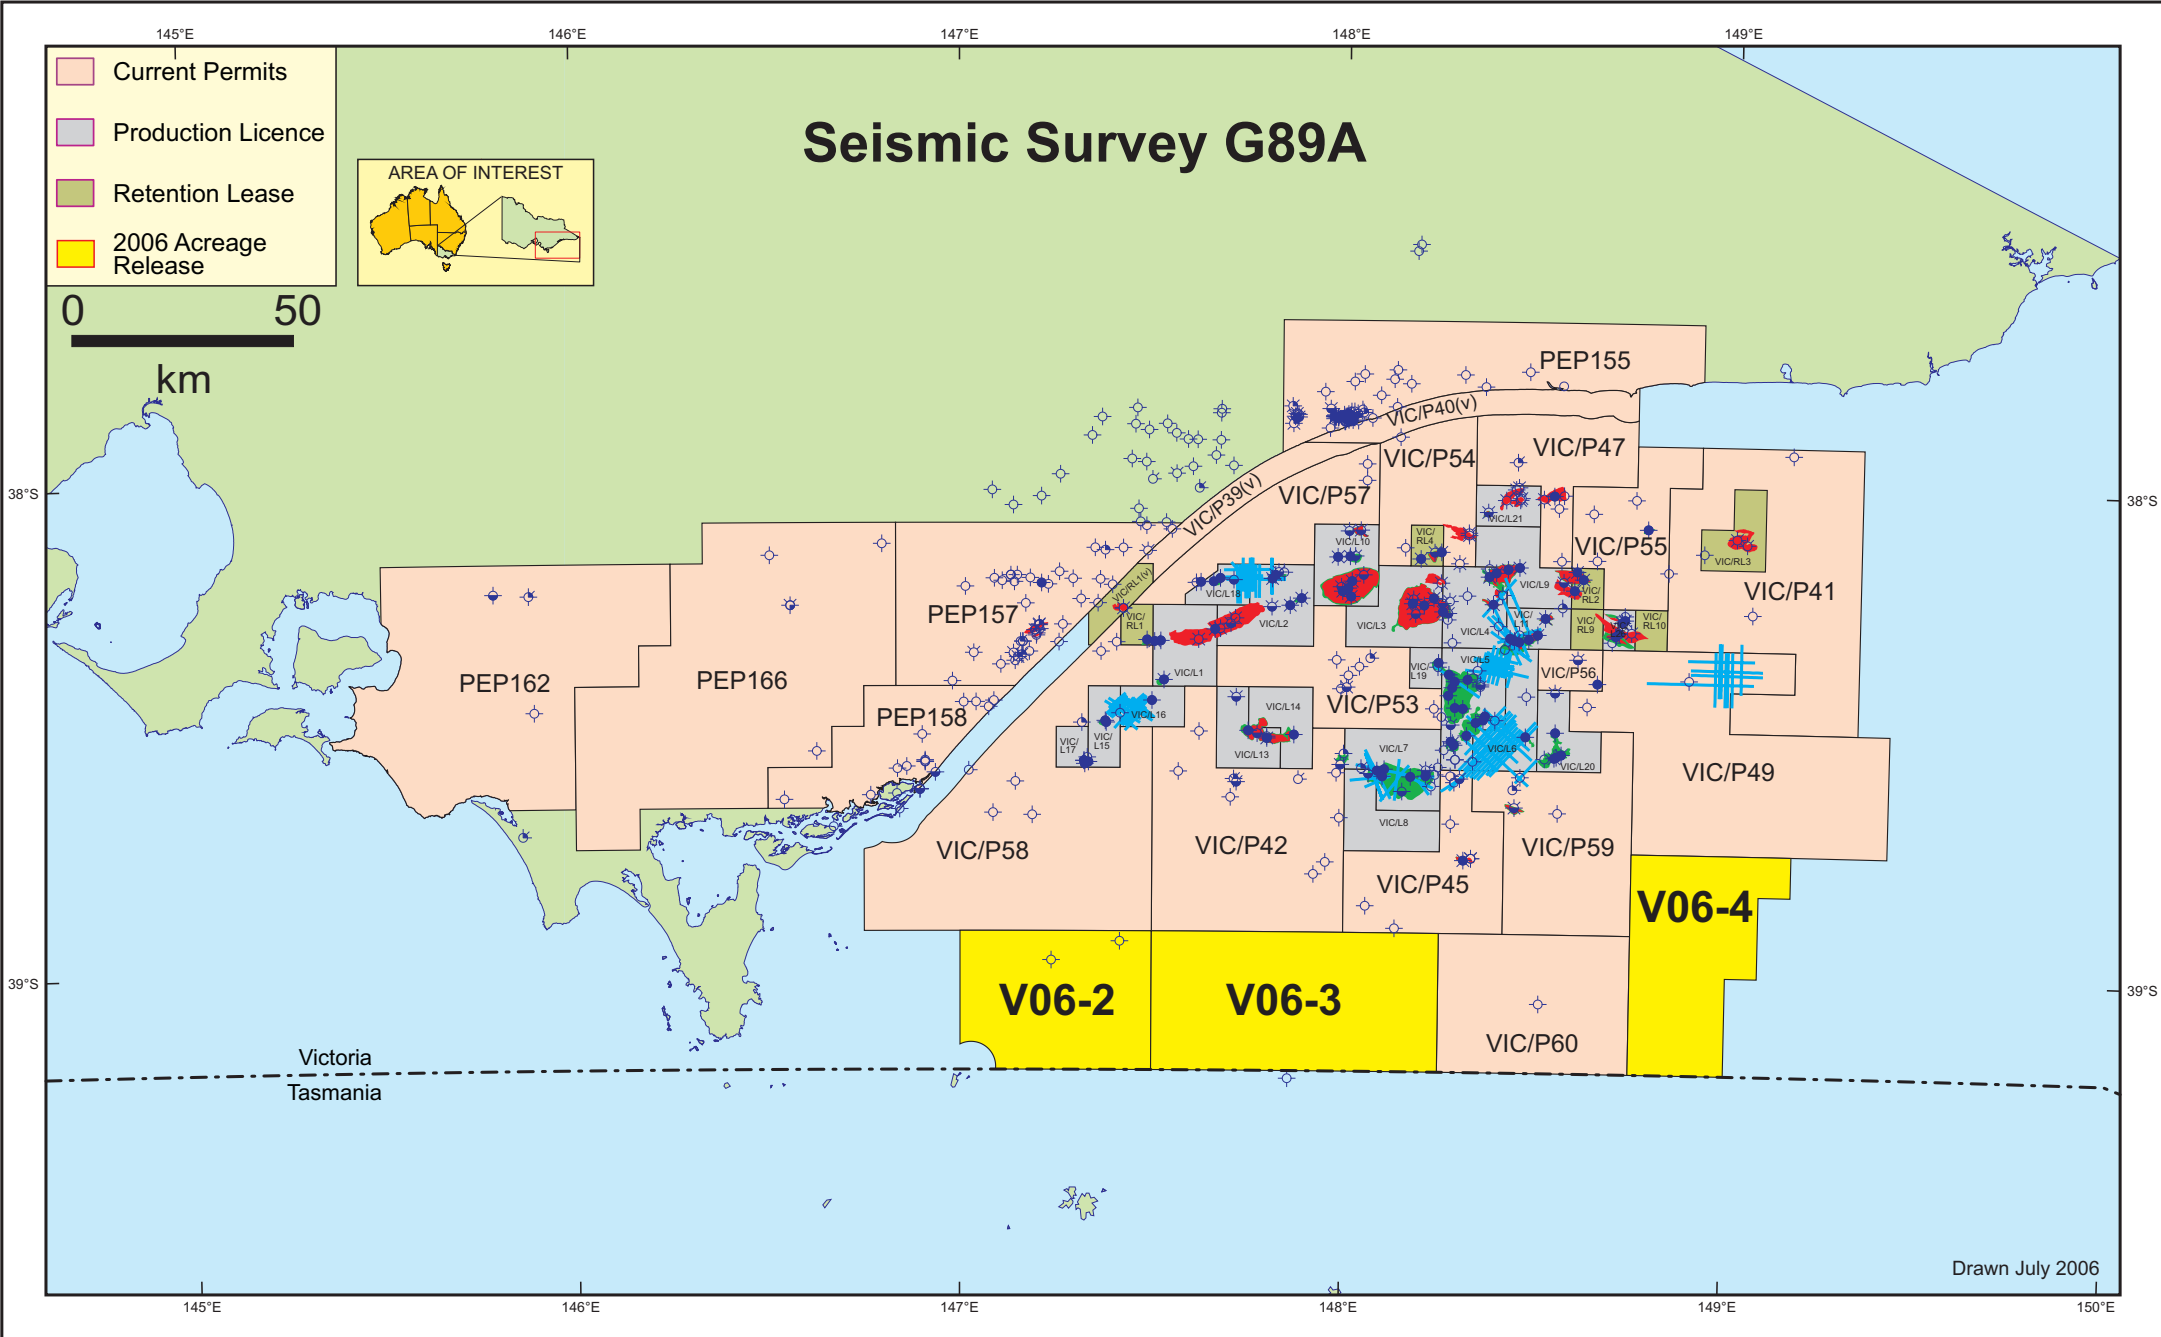

Seismic Survey G89A

- Current Permits
- Production Licence
- Retention Lease
- 2006 Acreage Release

0 50
km

Drawn July 2006